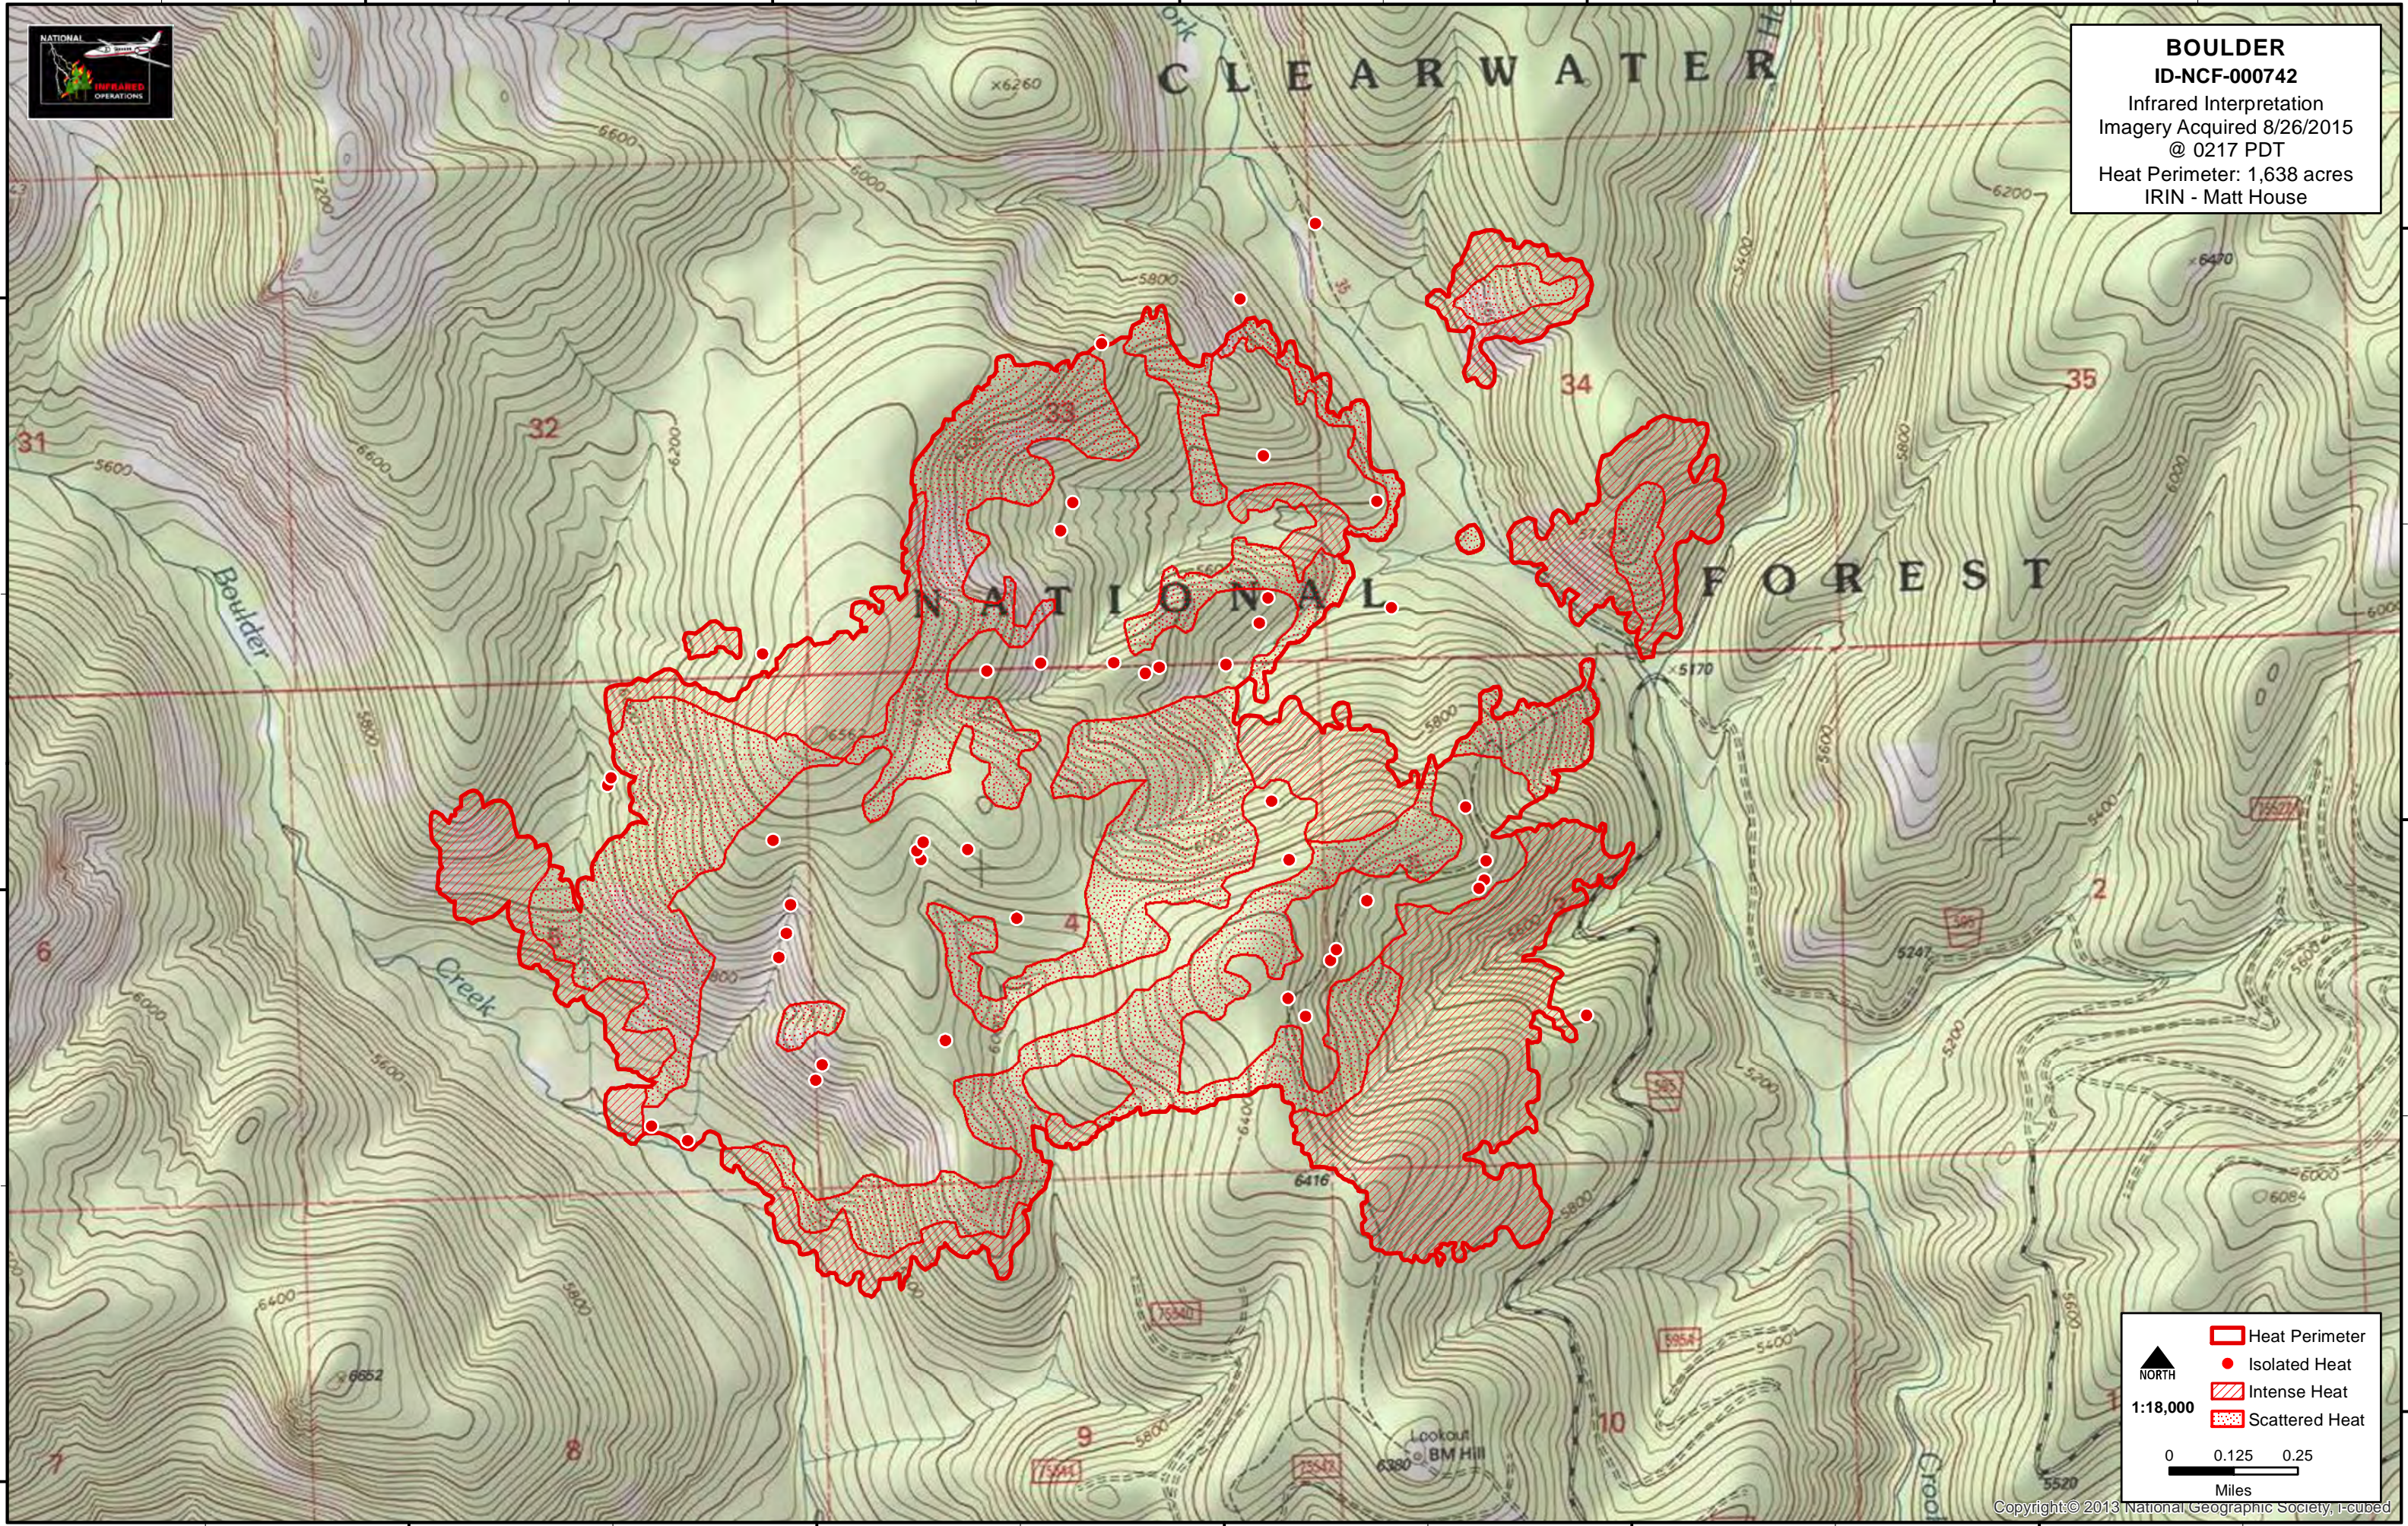

BOULDER
ID-NCF-000742
 Infrared Interpretation
 Imagery Acquired 8/26/2015
 @ 0217 PDT
 Heat Perimeter: 1,638 acres
 IRIN - Matt House

1:18,000

0 0.125 0.25
 Miles

- Heat Perimeter
- Isolated Heat
- Intense Heat
- Scattered Heat