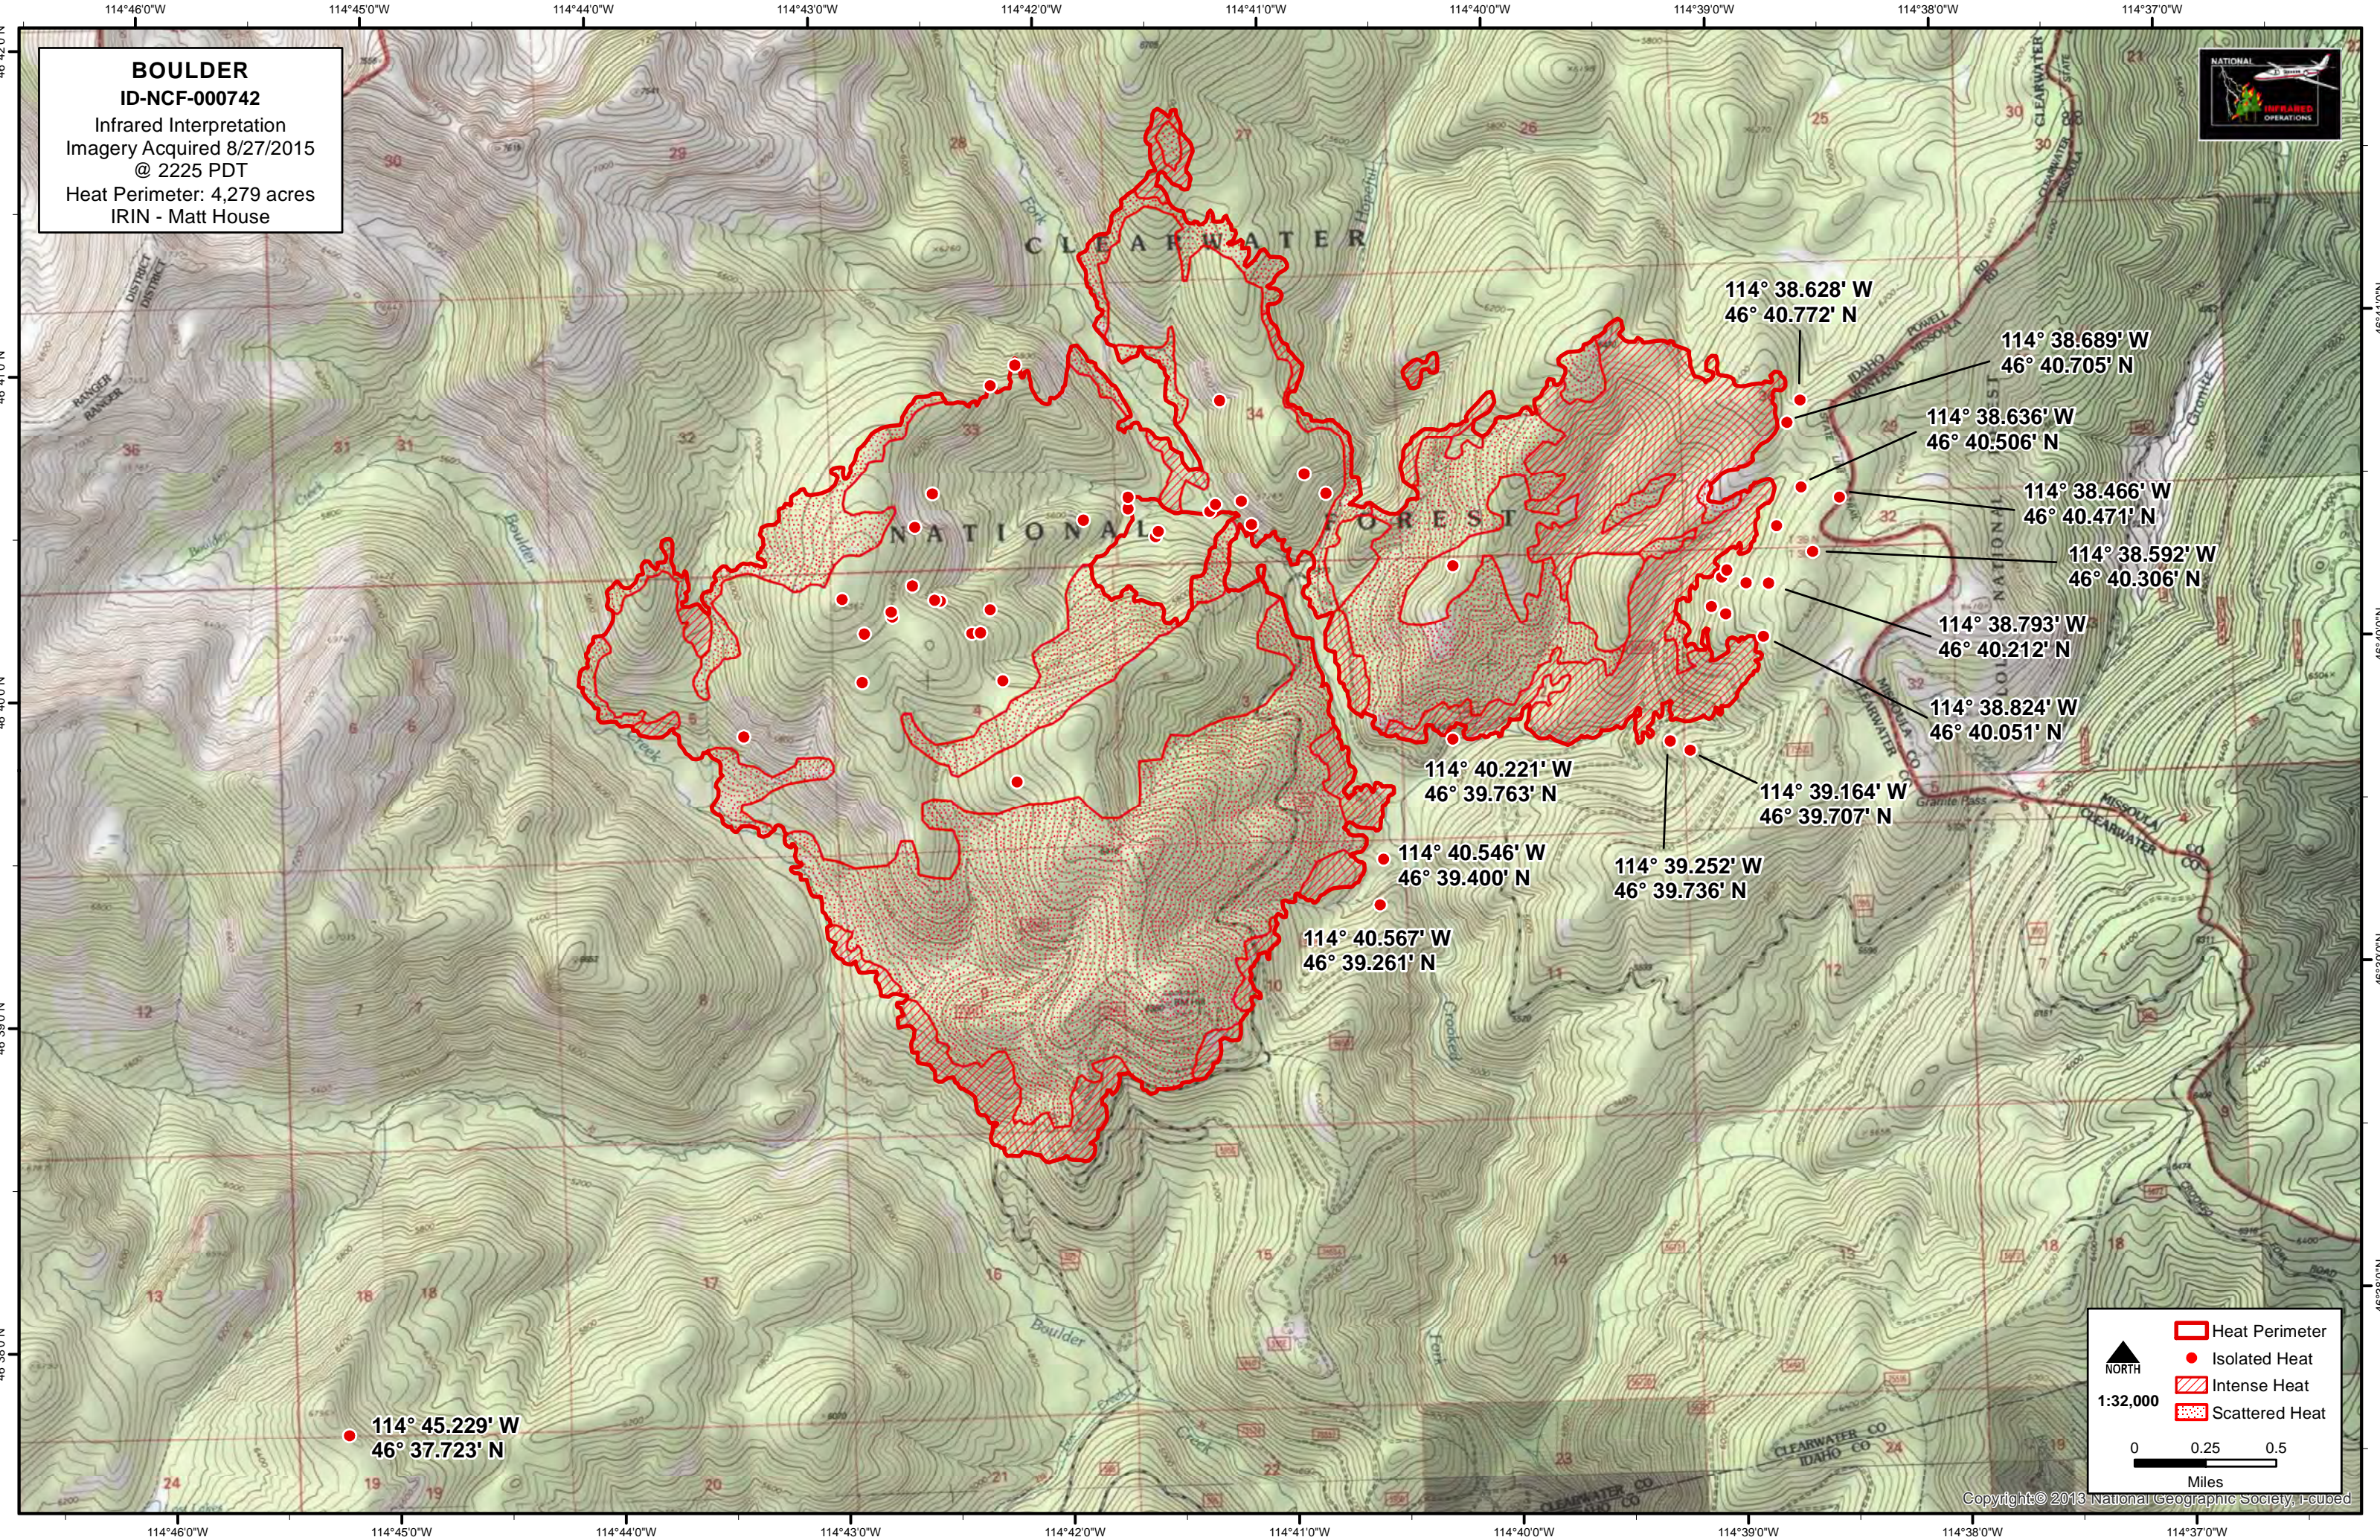

BOULDER
ID-NCF-000742
 Infrared Interpretation
 Imagery Acquired 8/27/2015
 @ 2225 PDT
 Heat Perimeter: 4,279 acres
 IRIN - Matt House

- 114° 38.628' W
46° 40.772' N
- 114° 38.689' W
46° 40.705' N
- 114° 38.636' W
46° 40.506' N
- 114° 38.466' W
46° 40.471' N
- 114° 38.592' W
46° 40.306' N
- 114° 38.793' W
46° 40.212' N
- 114° 38.824' W
46° 40.051' N
- 114° 40.221' W
46° 39.763' N
- 114° 40.546' W
46° 39.400' N
- 114° 39.252' W
46° 39.736' N
- 114° 39.164' W
46° 39.707' N
- 114° 40.567' W
46° 39.261' N

114° 45.229' W
46° 37.723' N

Legend

- Heat Perimeter
- Isolated Heat
- Intense Heat
- Scattered Heat

Scale
 0 0.25 0.5
 Miles

North Arrow
 NORTH

Scale
 1:32,000