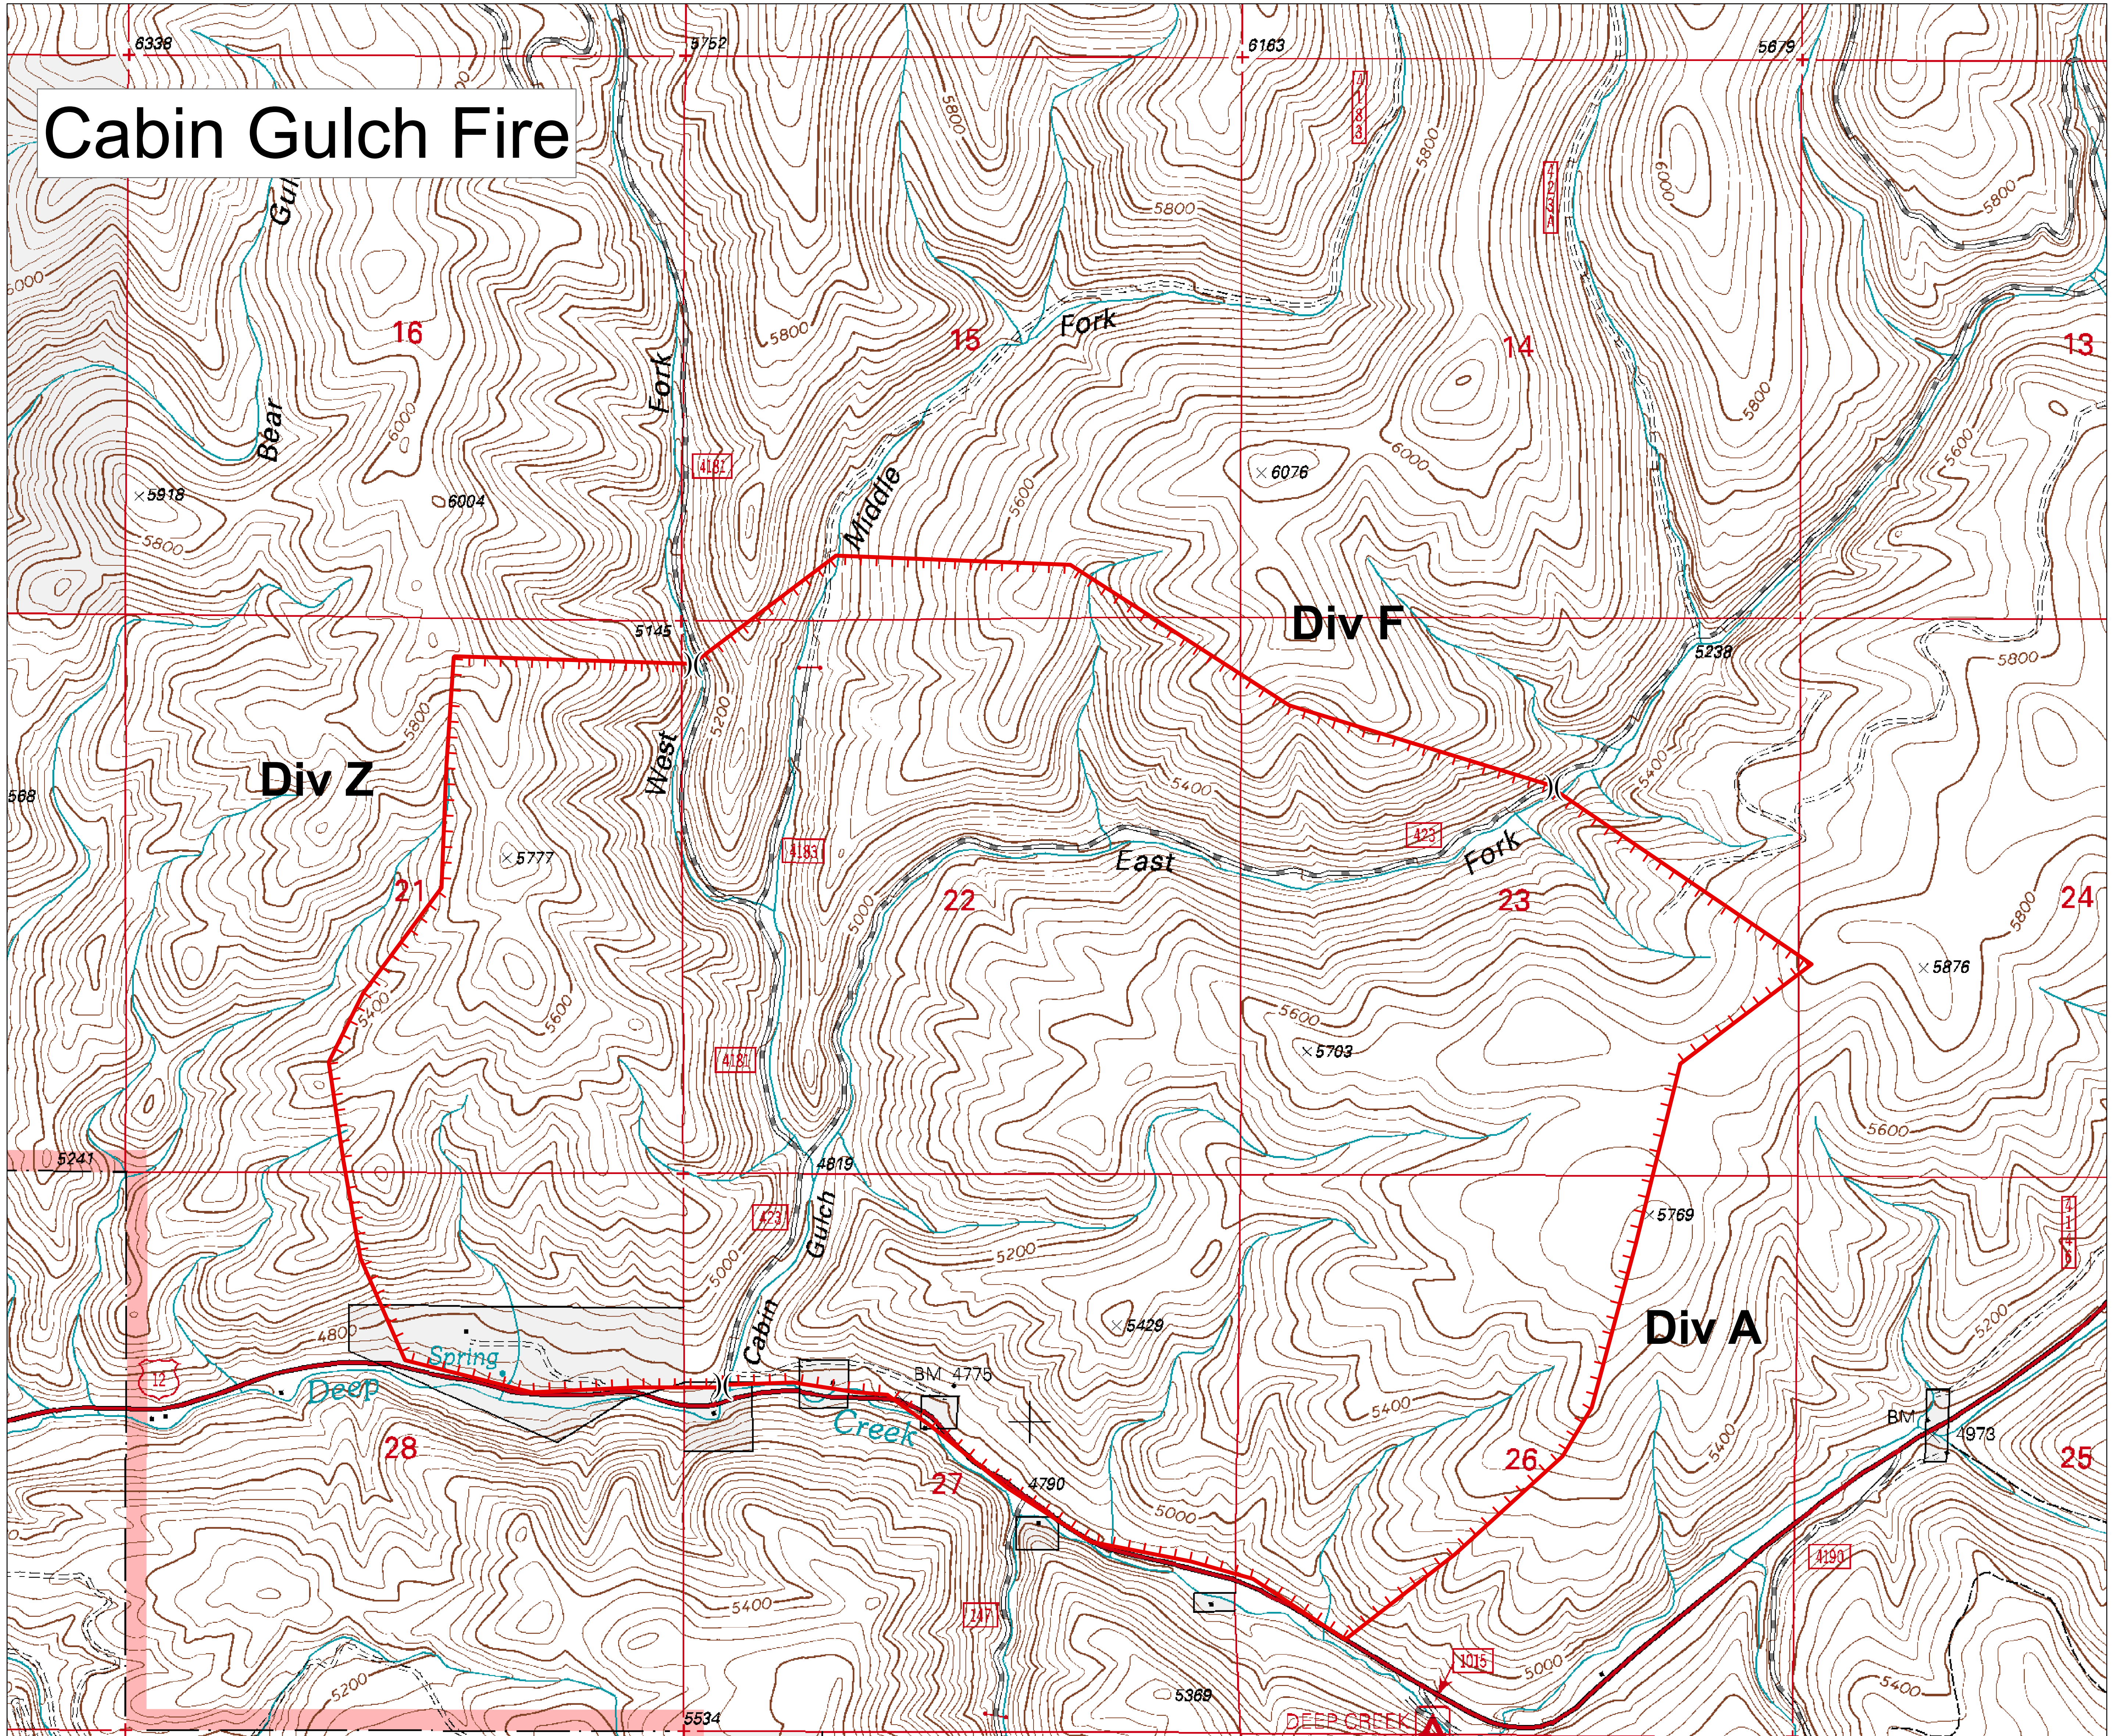

Cabin Gulch Fire

Legend

- () Division Breaks
- ▬ Uncontrolled Fire Edge

H E L E N