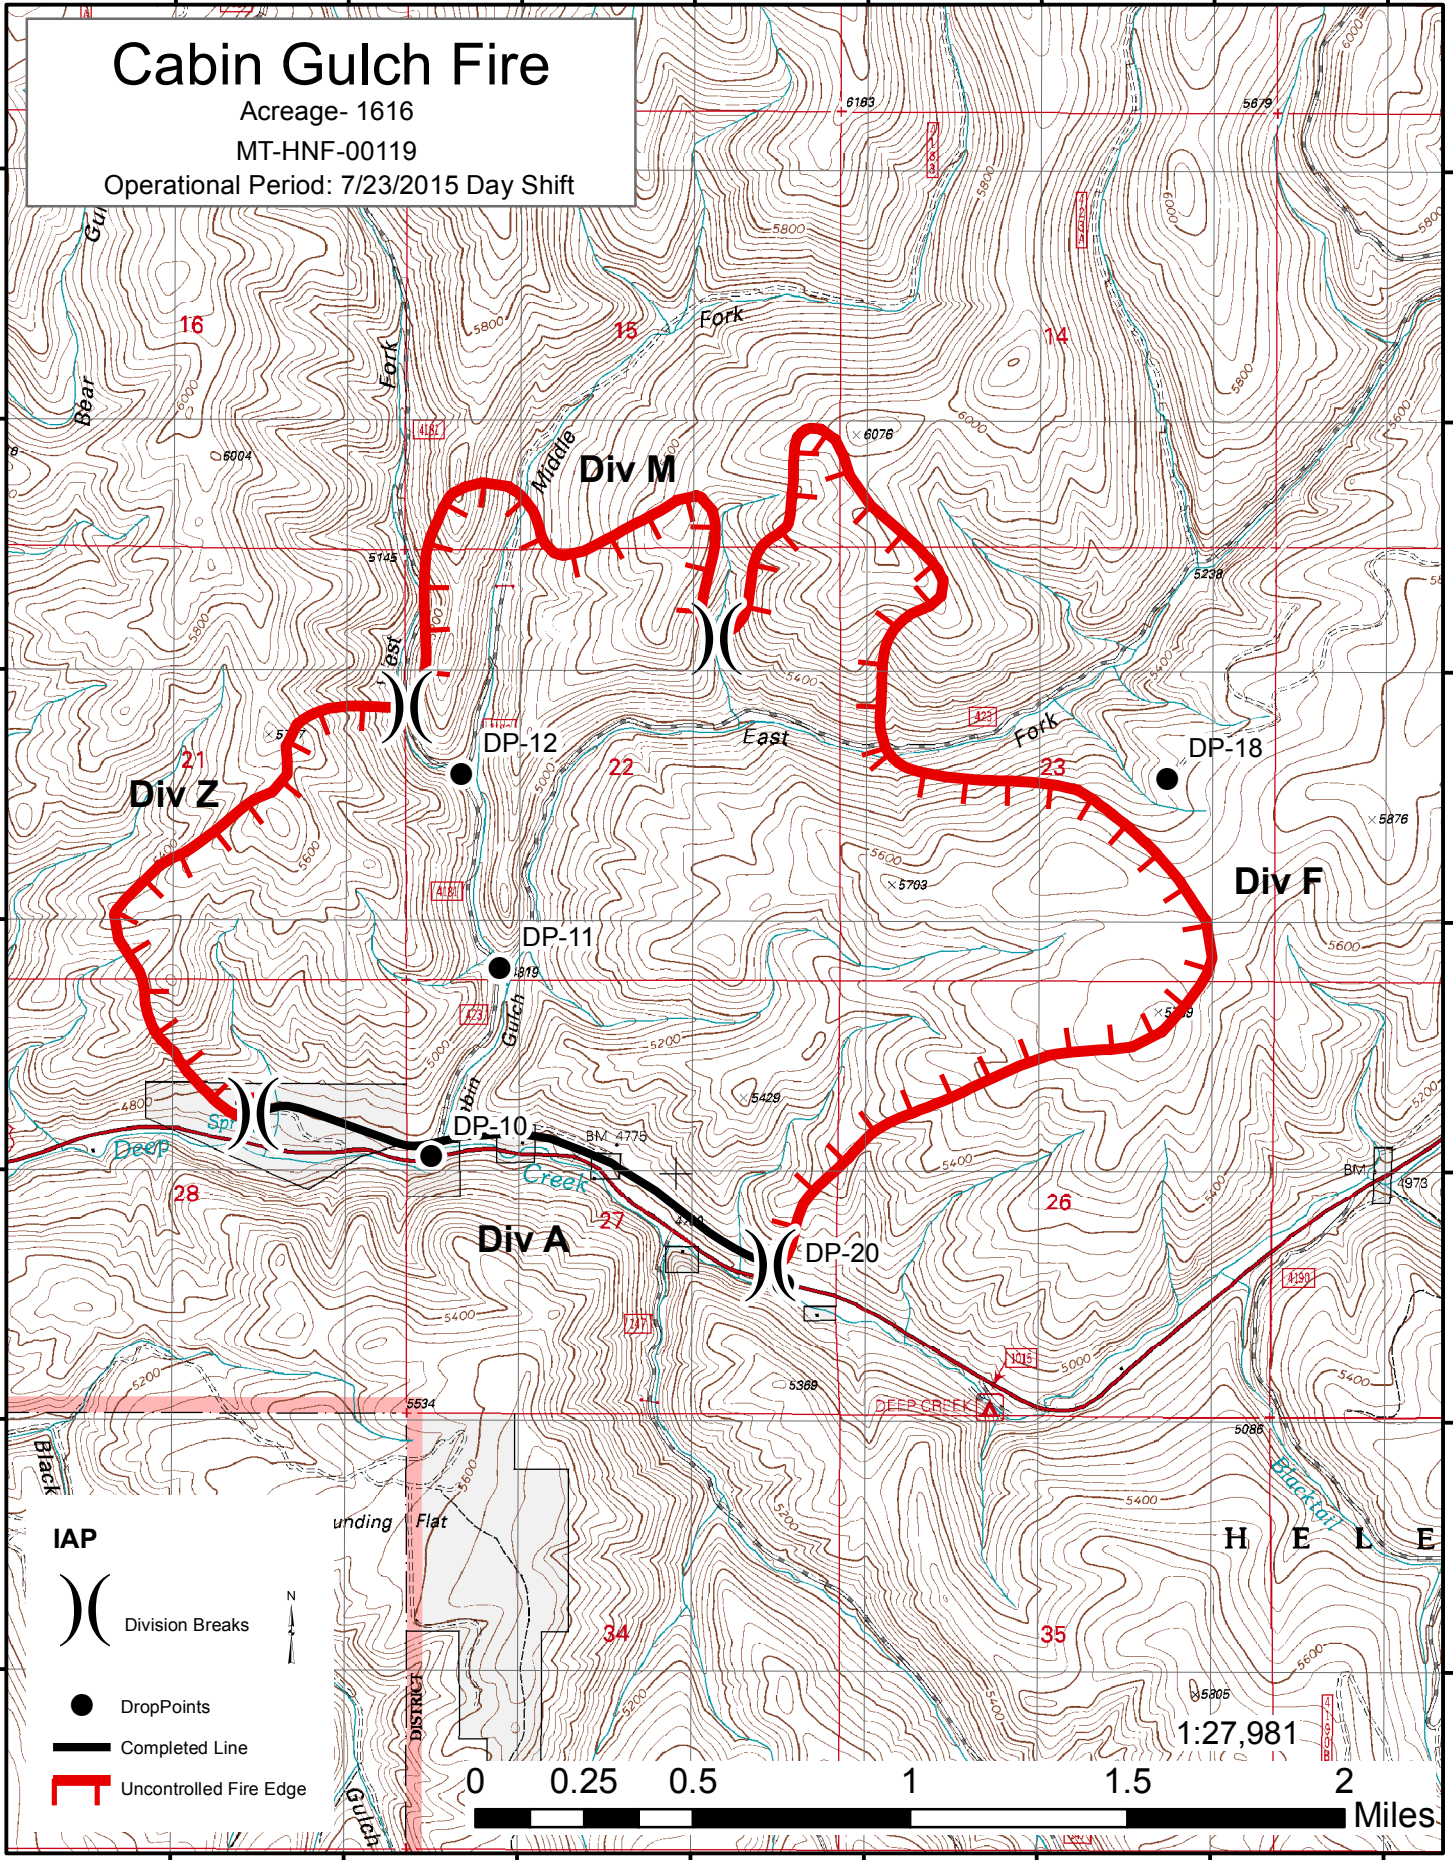

# Cabin Gulch Fire

Acreage- 1616

MT-HNF-00119

Operational Period: 7/23/2015 Day Shift

IAP

)) Division Breaks

● DropPoints

— Completed Line

┌ Uncontrolled Fire Edge

1:27,981