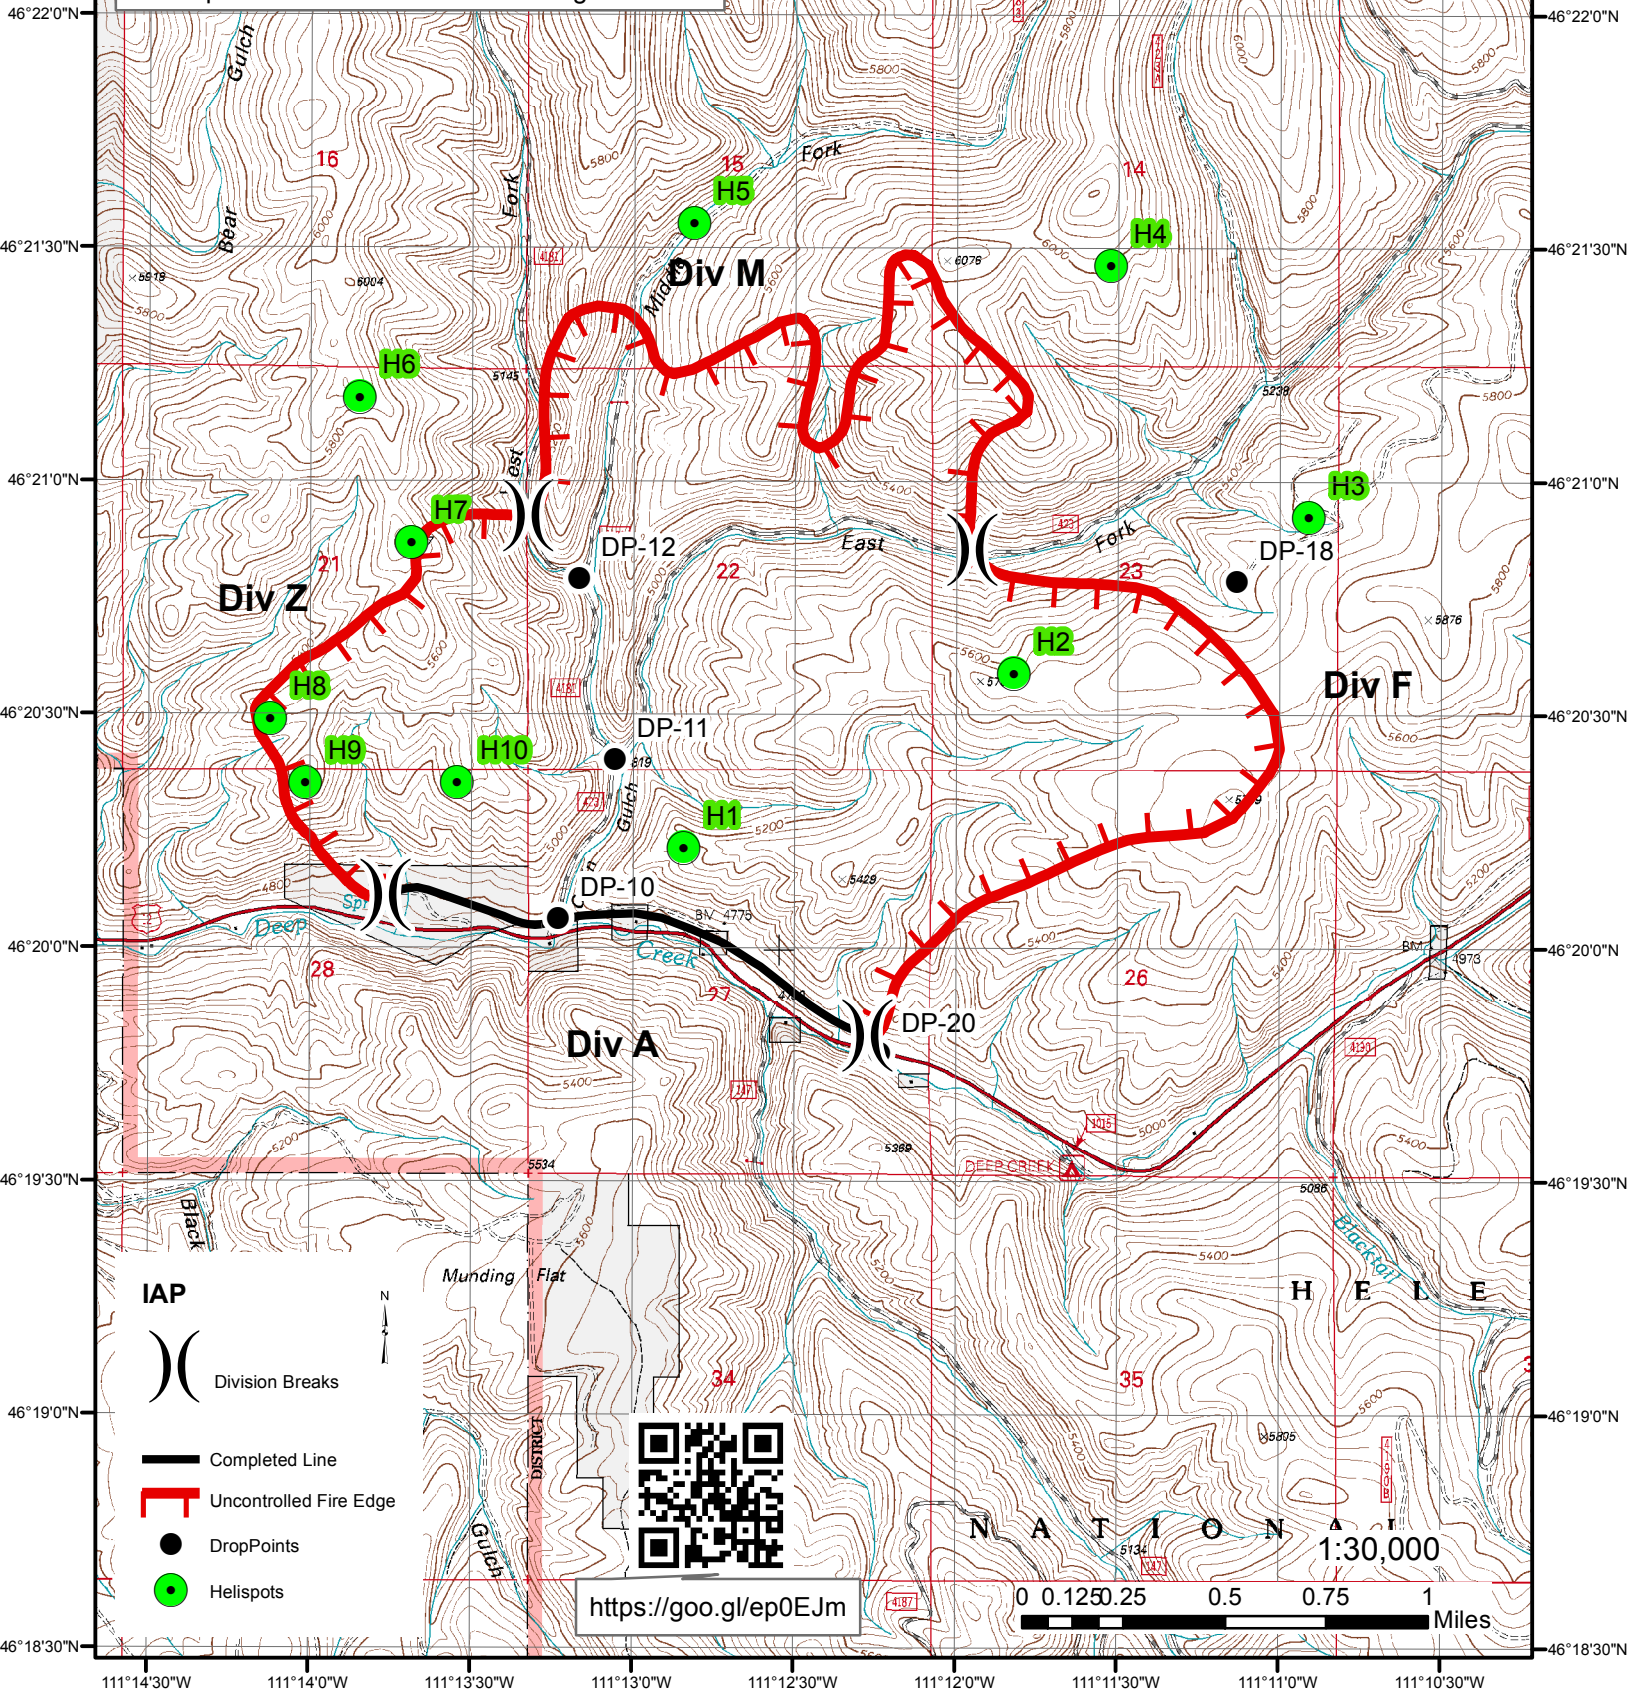

# Cabin Gulch Fire

Acreage- 1616

MT-HNF-00119

Operational Period: 7/23/2015 Night Shift

IAP

)) Division Breaks

— Completed Line

┌ Uncontrolled Fire Edge

● DropPoints

● Helispots

N A T I O N A L 1:30,000

0 0.125 0.25 0.5 0.75 1 Miles