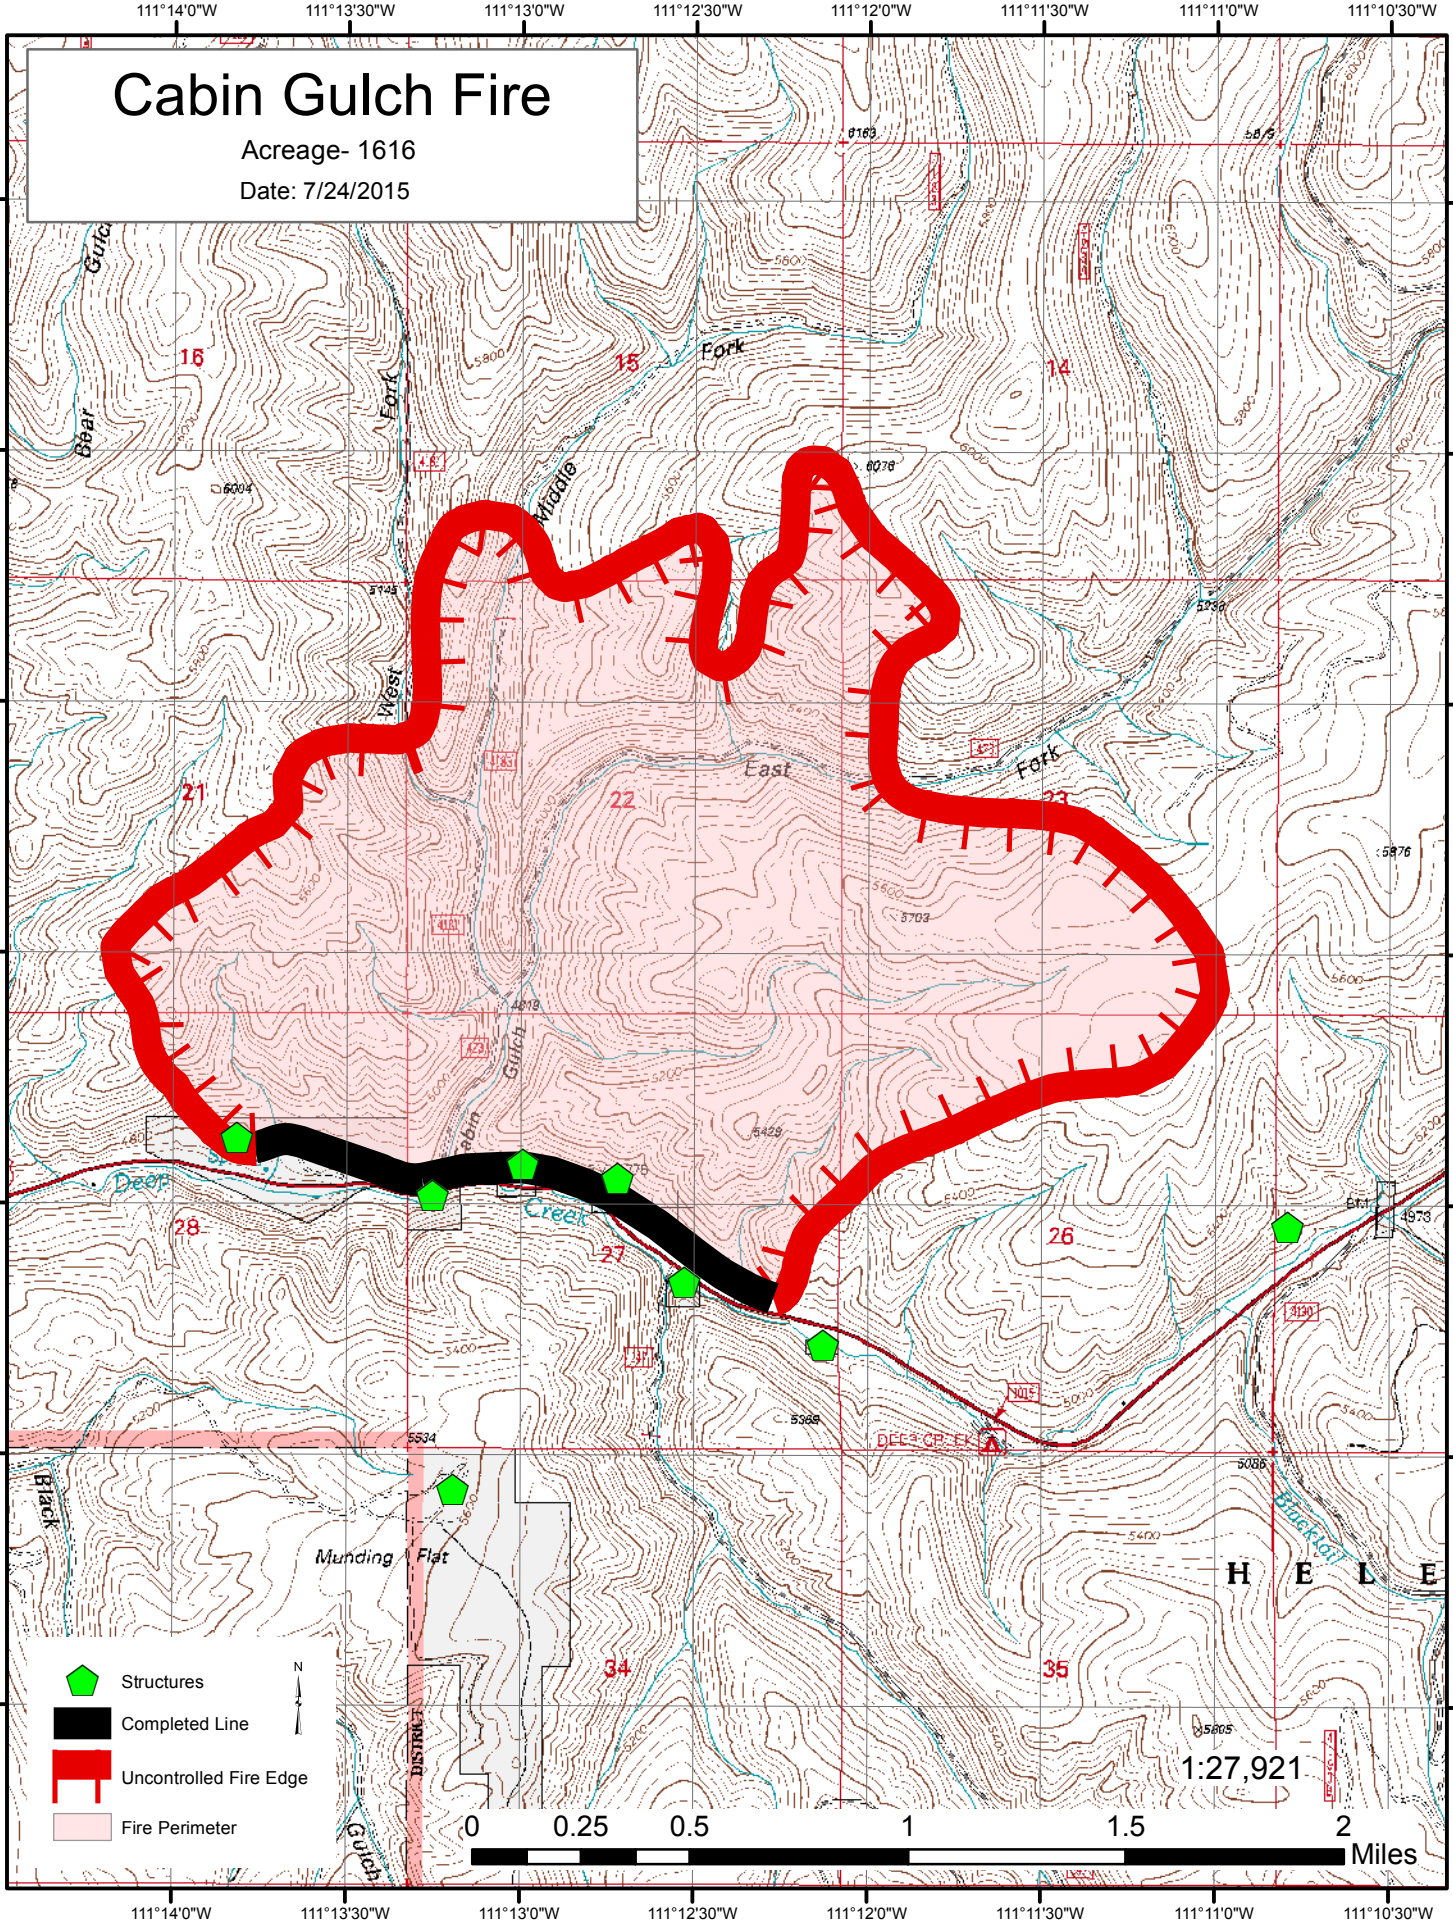

Cabin Gulch Fire

Acreage- 1616

Date: 7/24/2015

1:27,921

Miles