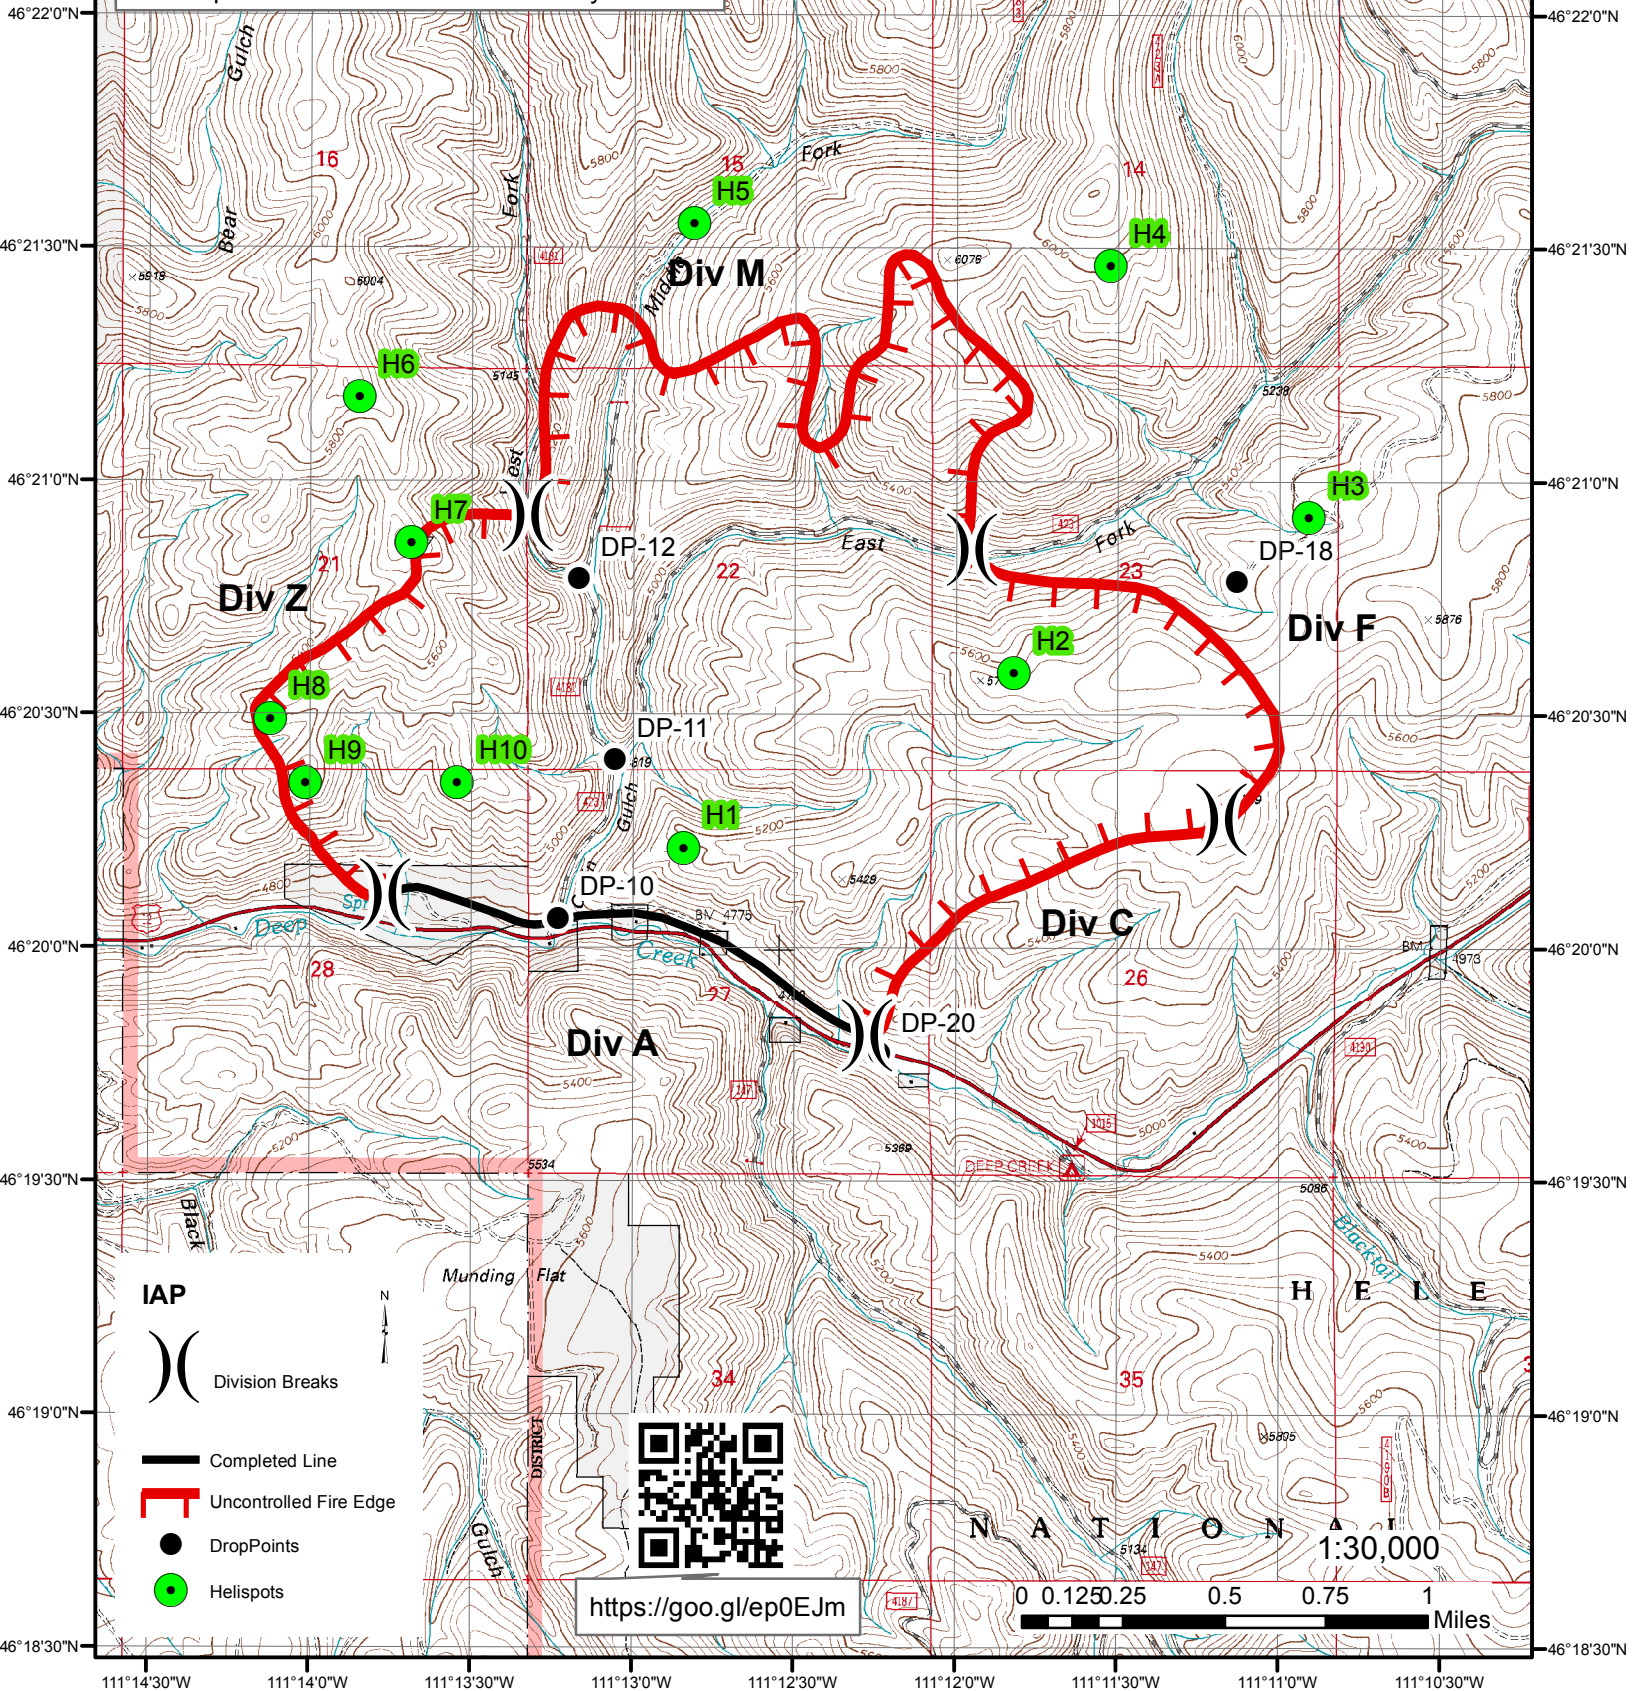

Cabin Gulch Fire

Acreage- 1616

MT-HNF-00119

Operational Period: 7/24/2015 Day Shift

<https://goo.gl/ep0EJm>

0 0.125 0.25 0.5 0.75 1 Miles