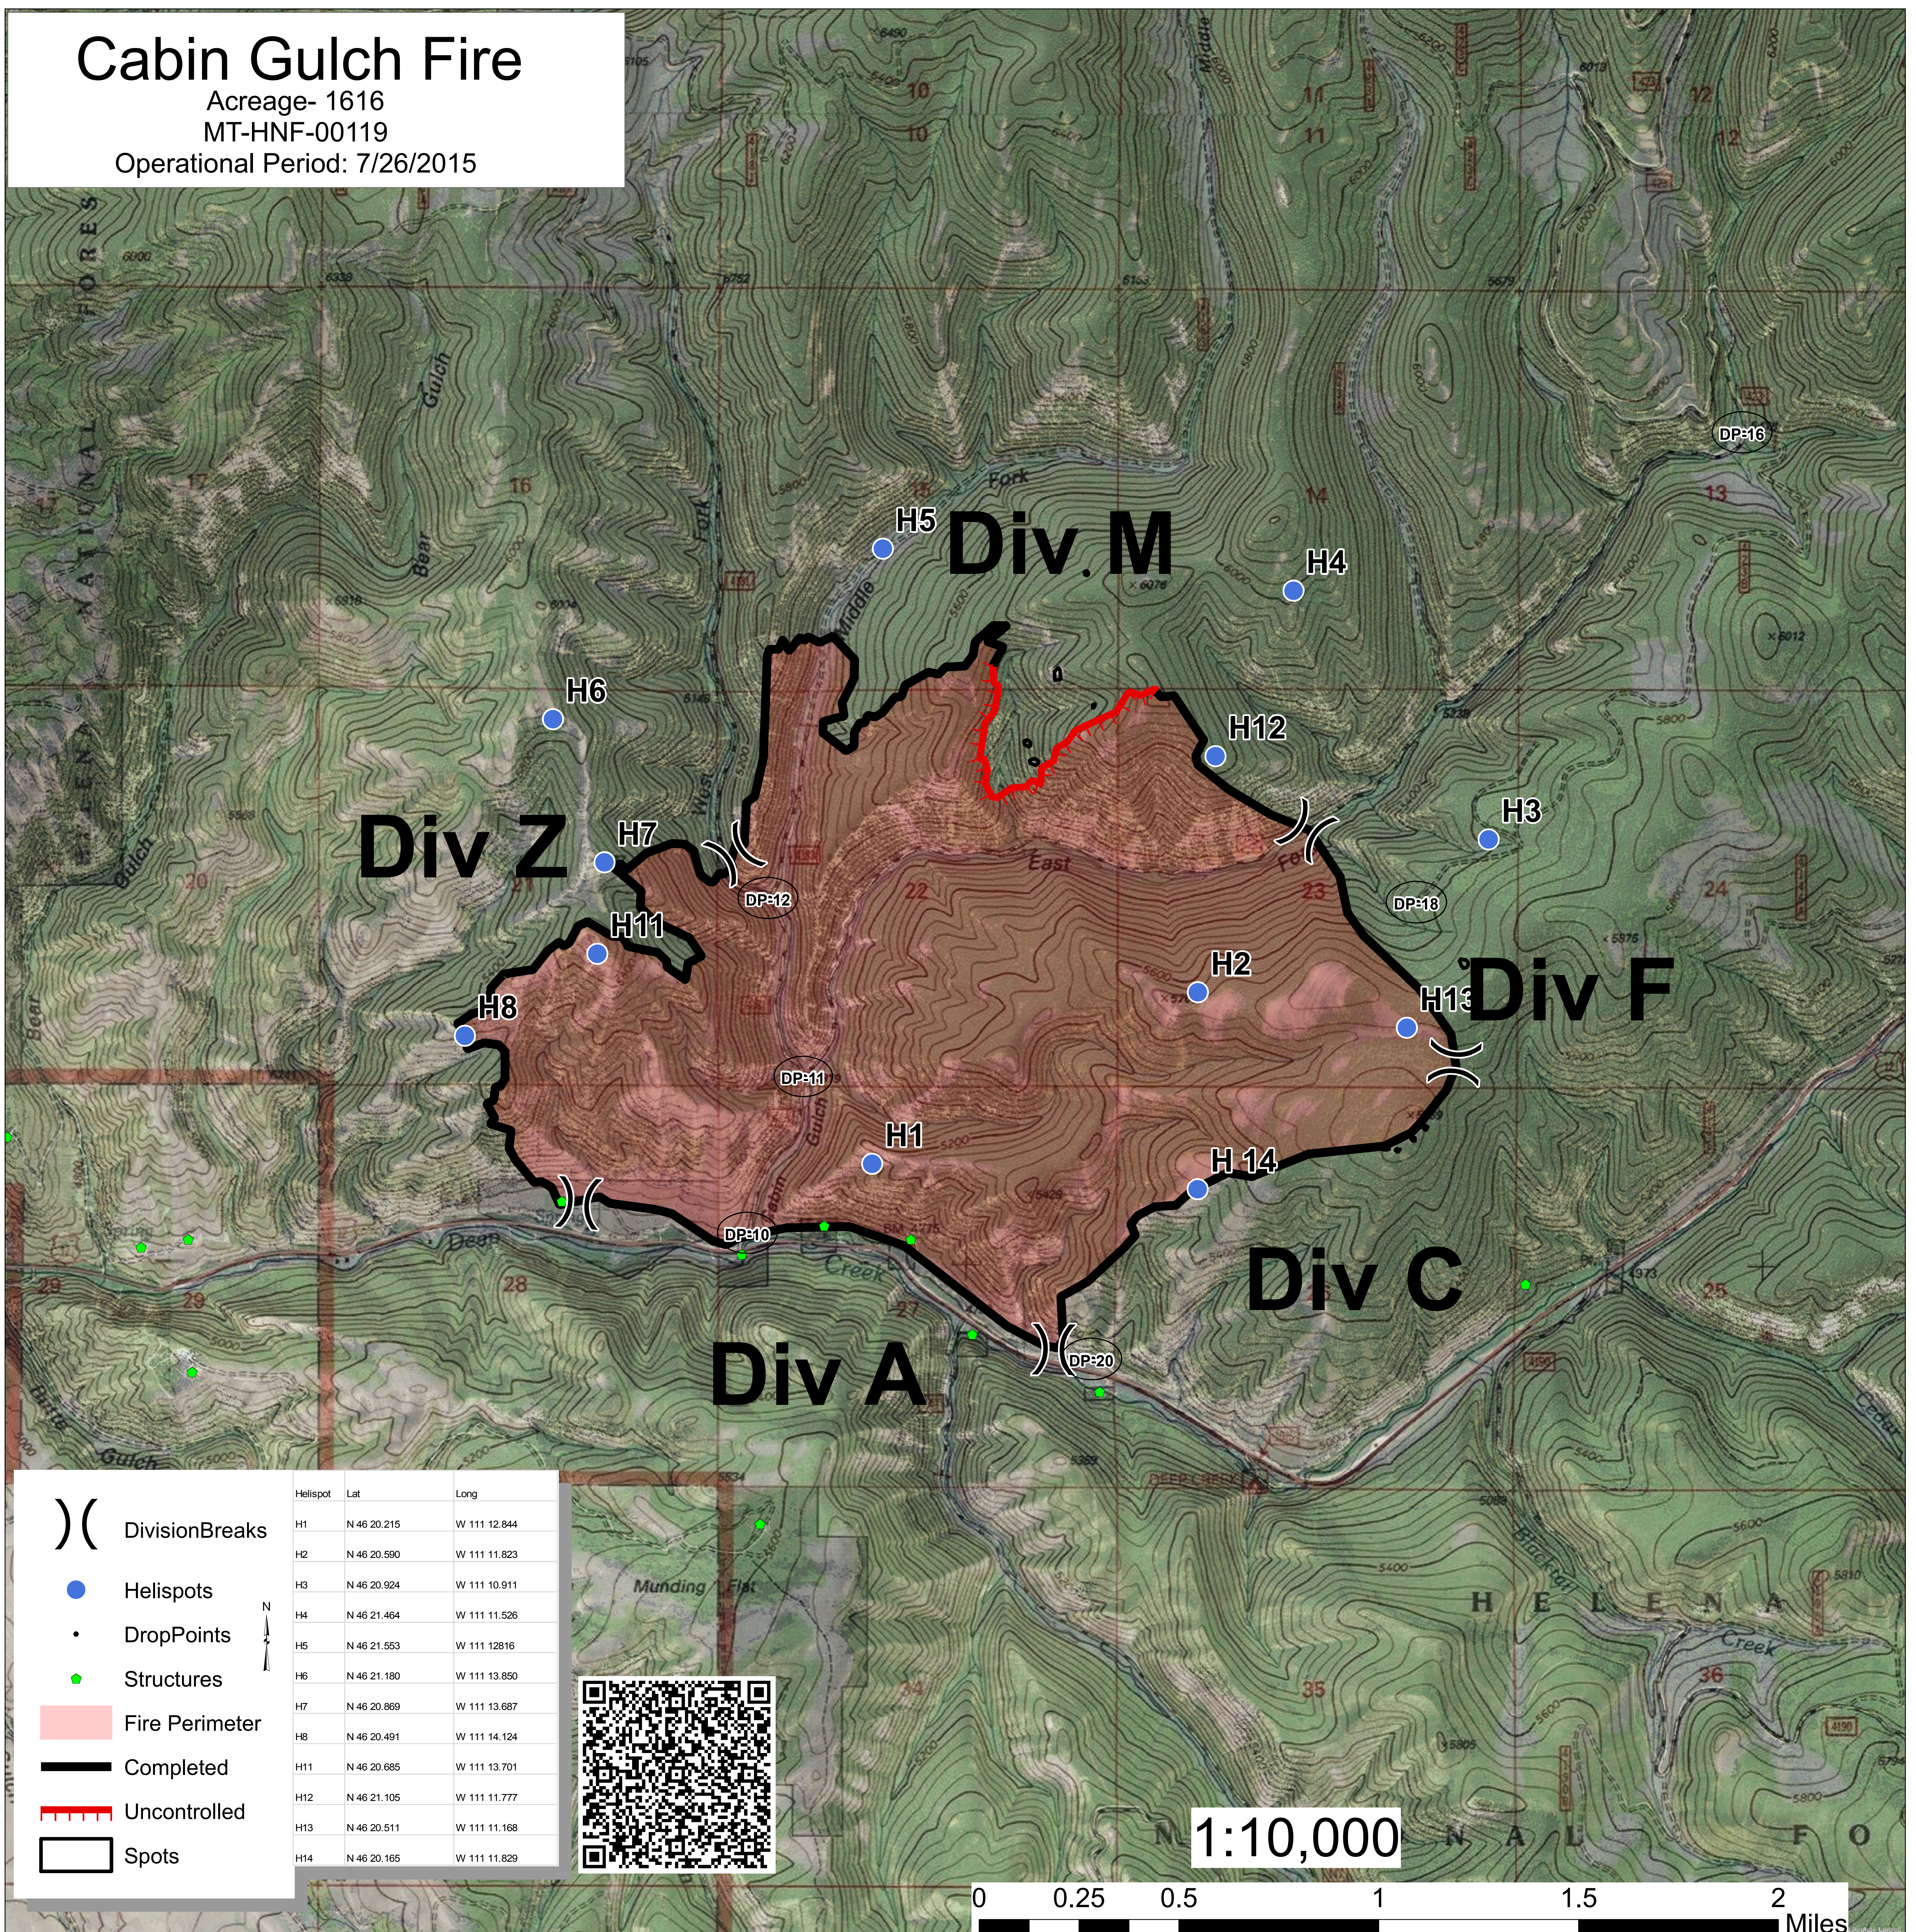

# Cabin Gulch Fire

Acreage- 1616

MT-HNF-00119

Operational Period: 7/26/2015

) ( DivisionBreaks

● Helispots

• DropPoints

● Structures

Fire Perimeter

Completed

Uncontrolled

Spots

Helispot	Lat	Long
H1	N 46 20.215	W 111 12.844
H2	N 46 20.590	W 111 11.823
H3	N 46 20.924	W 111 10.911
H4	N 46 21.464	W 111 11.526
H5	N 46 21.553	W 111 12816
H6	N 46 21.180	W 111 13.850
H7	N 46 20.869	W 111 13.687
H8	N 46 20.491	W 111 14.124
H11	N 46 20.685	W 111 13.701
H12	N 46 21.105	W 111 11.777
H13	N 46 20.511	W 111 11.168
H14	N 46 20.165	W 111 11.829

1:10,000

0 0.25 0.5 1 1.5 2 Miles