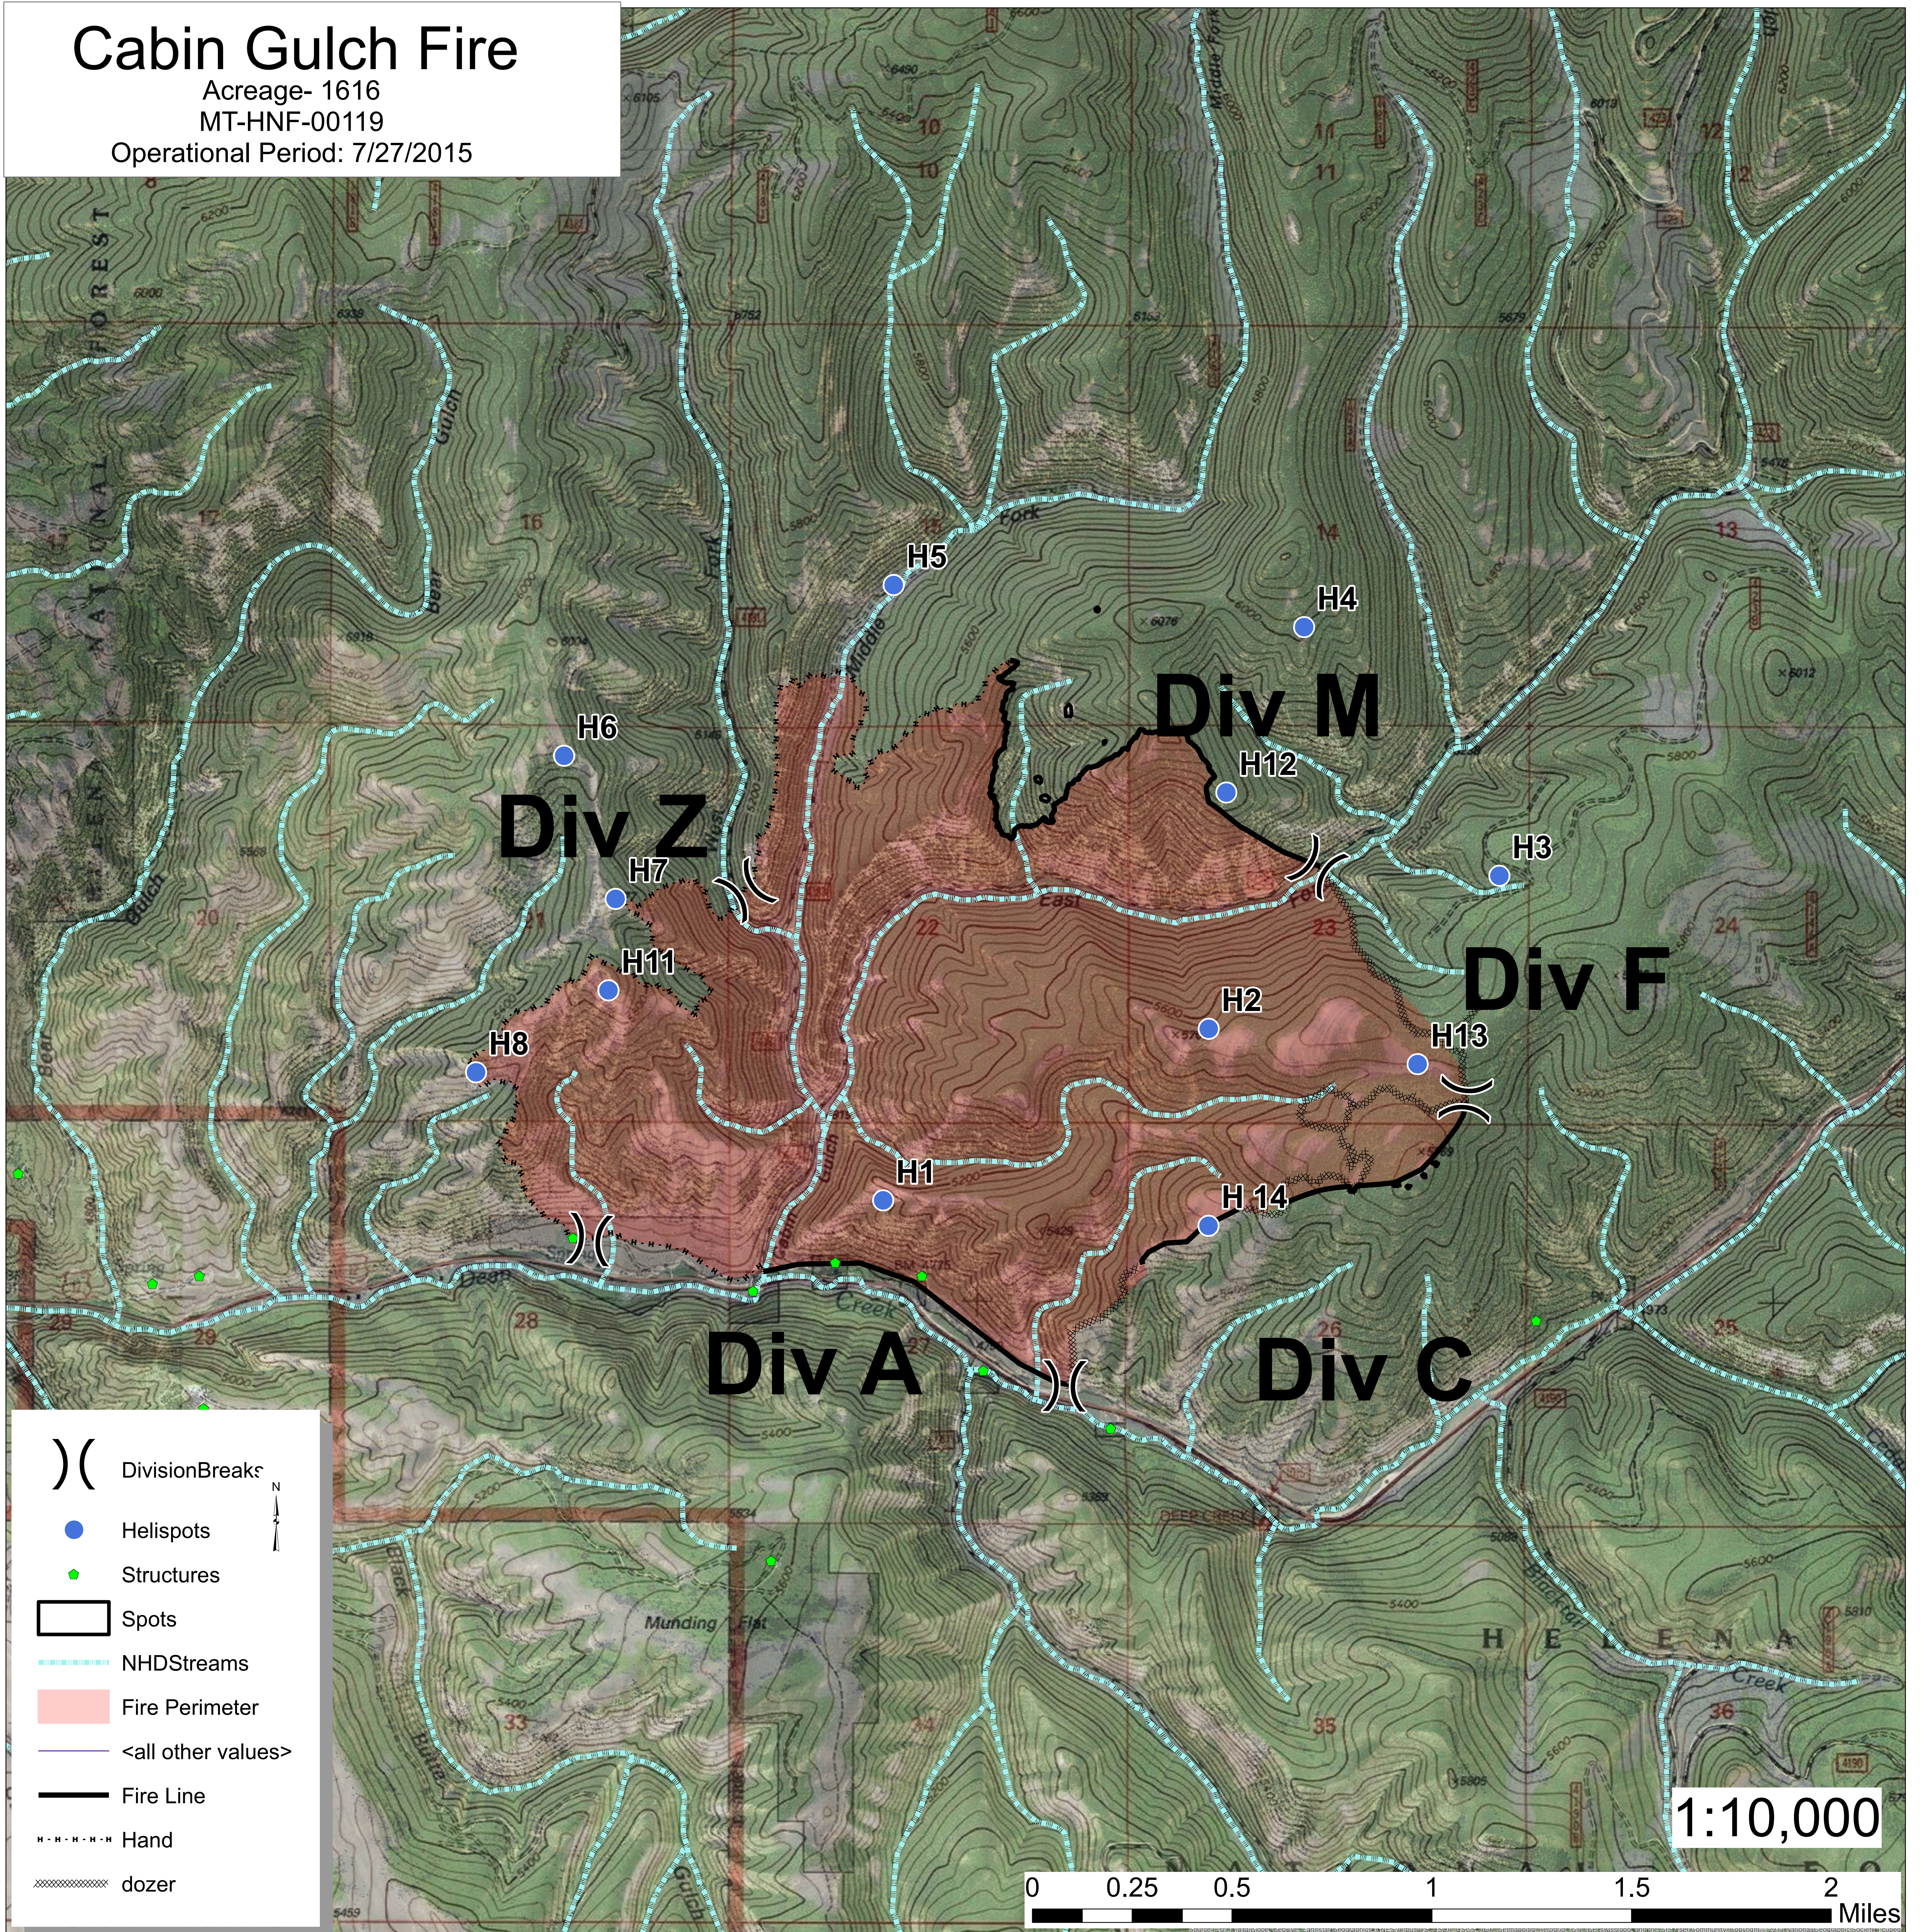

Cabin Gulch Fire

Acreage- 1616

MT-HNF-00119

Operational Period: 7/27/2015

-)) Division Breaks
- Helispots
- Structures
- Spots
- NHD Streams
- Fire Perimeter
- <all other values>
- Fire Line
- Hand
- dozer

1:10,000

0 0.25 0.5 1 1.5 2 Miles