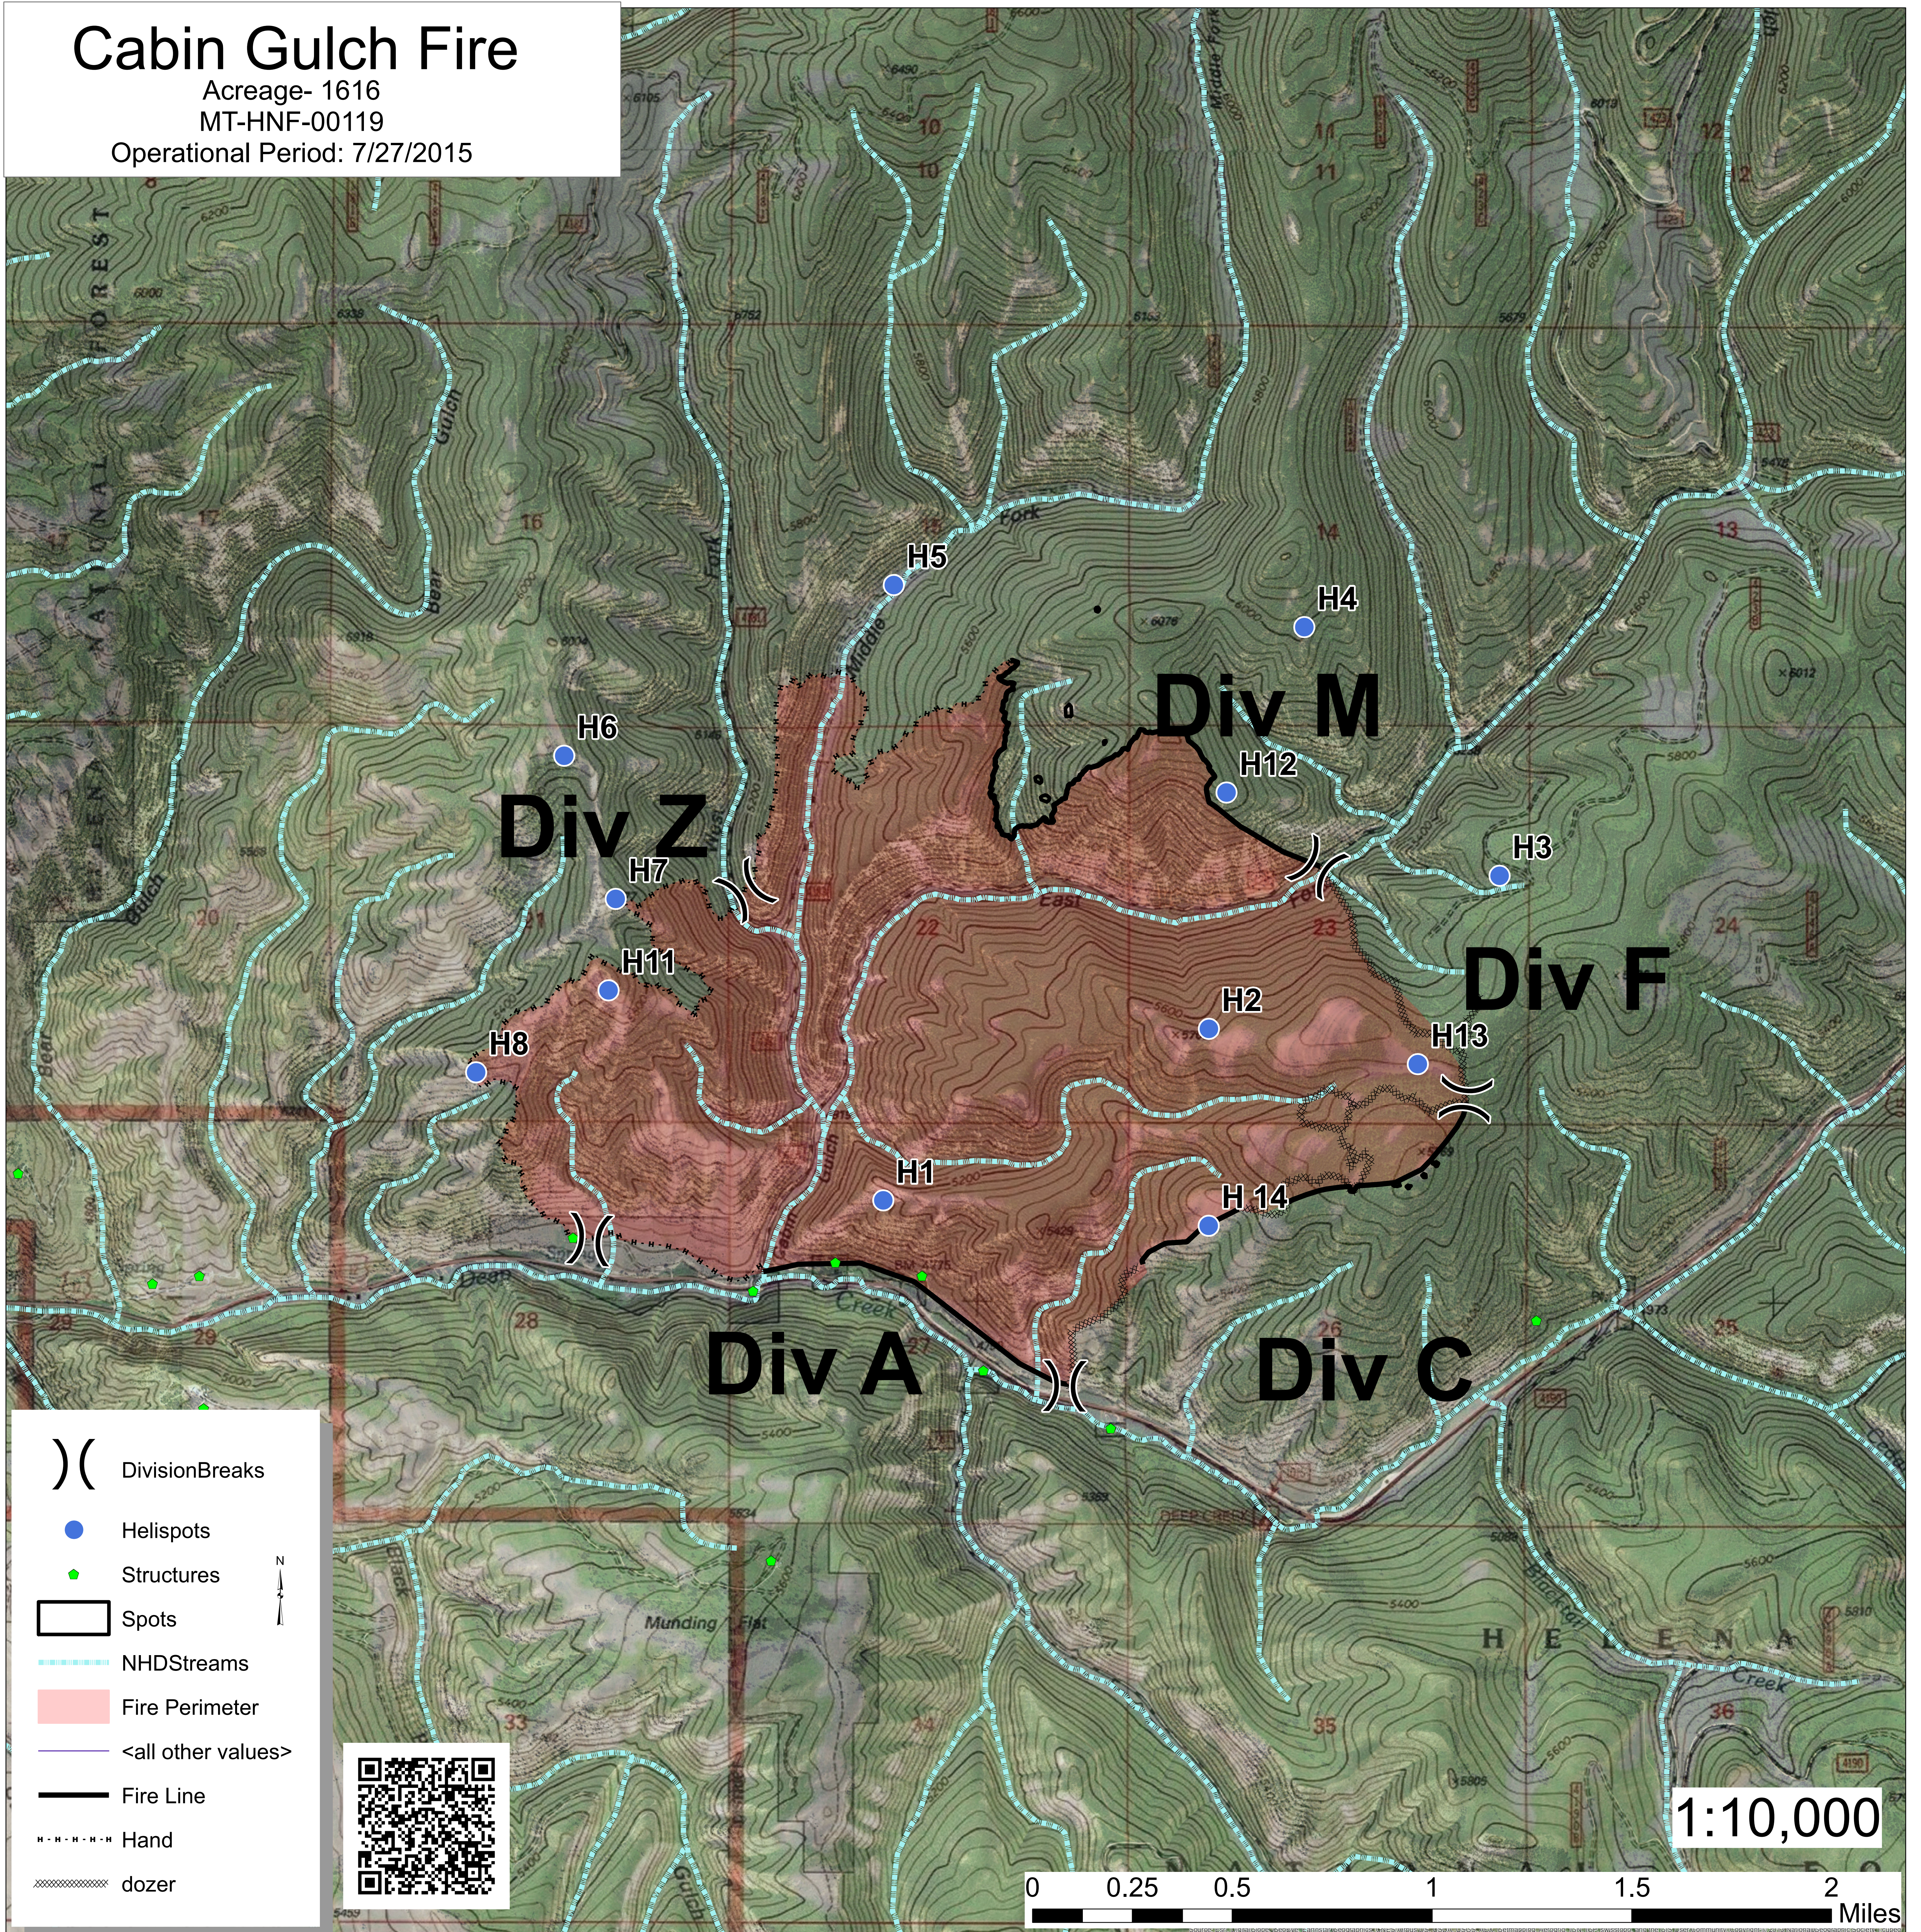

# Cabin Gulch Fire

Acreage- 1616

MT-HNF-00119

Operational Period: 7/27/2015

)) DivisionBreaks

● Helispots

◆ Structures

▭ Spots

--- NHDStreams

■ Fire Perimeter

— <all other values>

— Fire Line

--- Hand

--- dozer

1:10,000

0 0.25 0.5 1 1.5 2 Miles