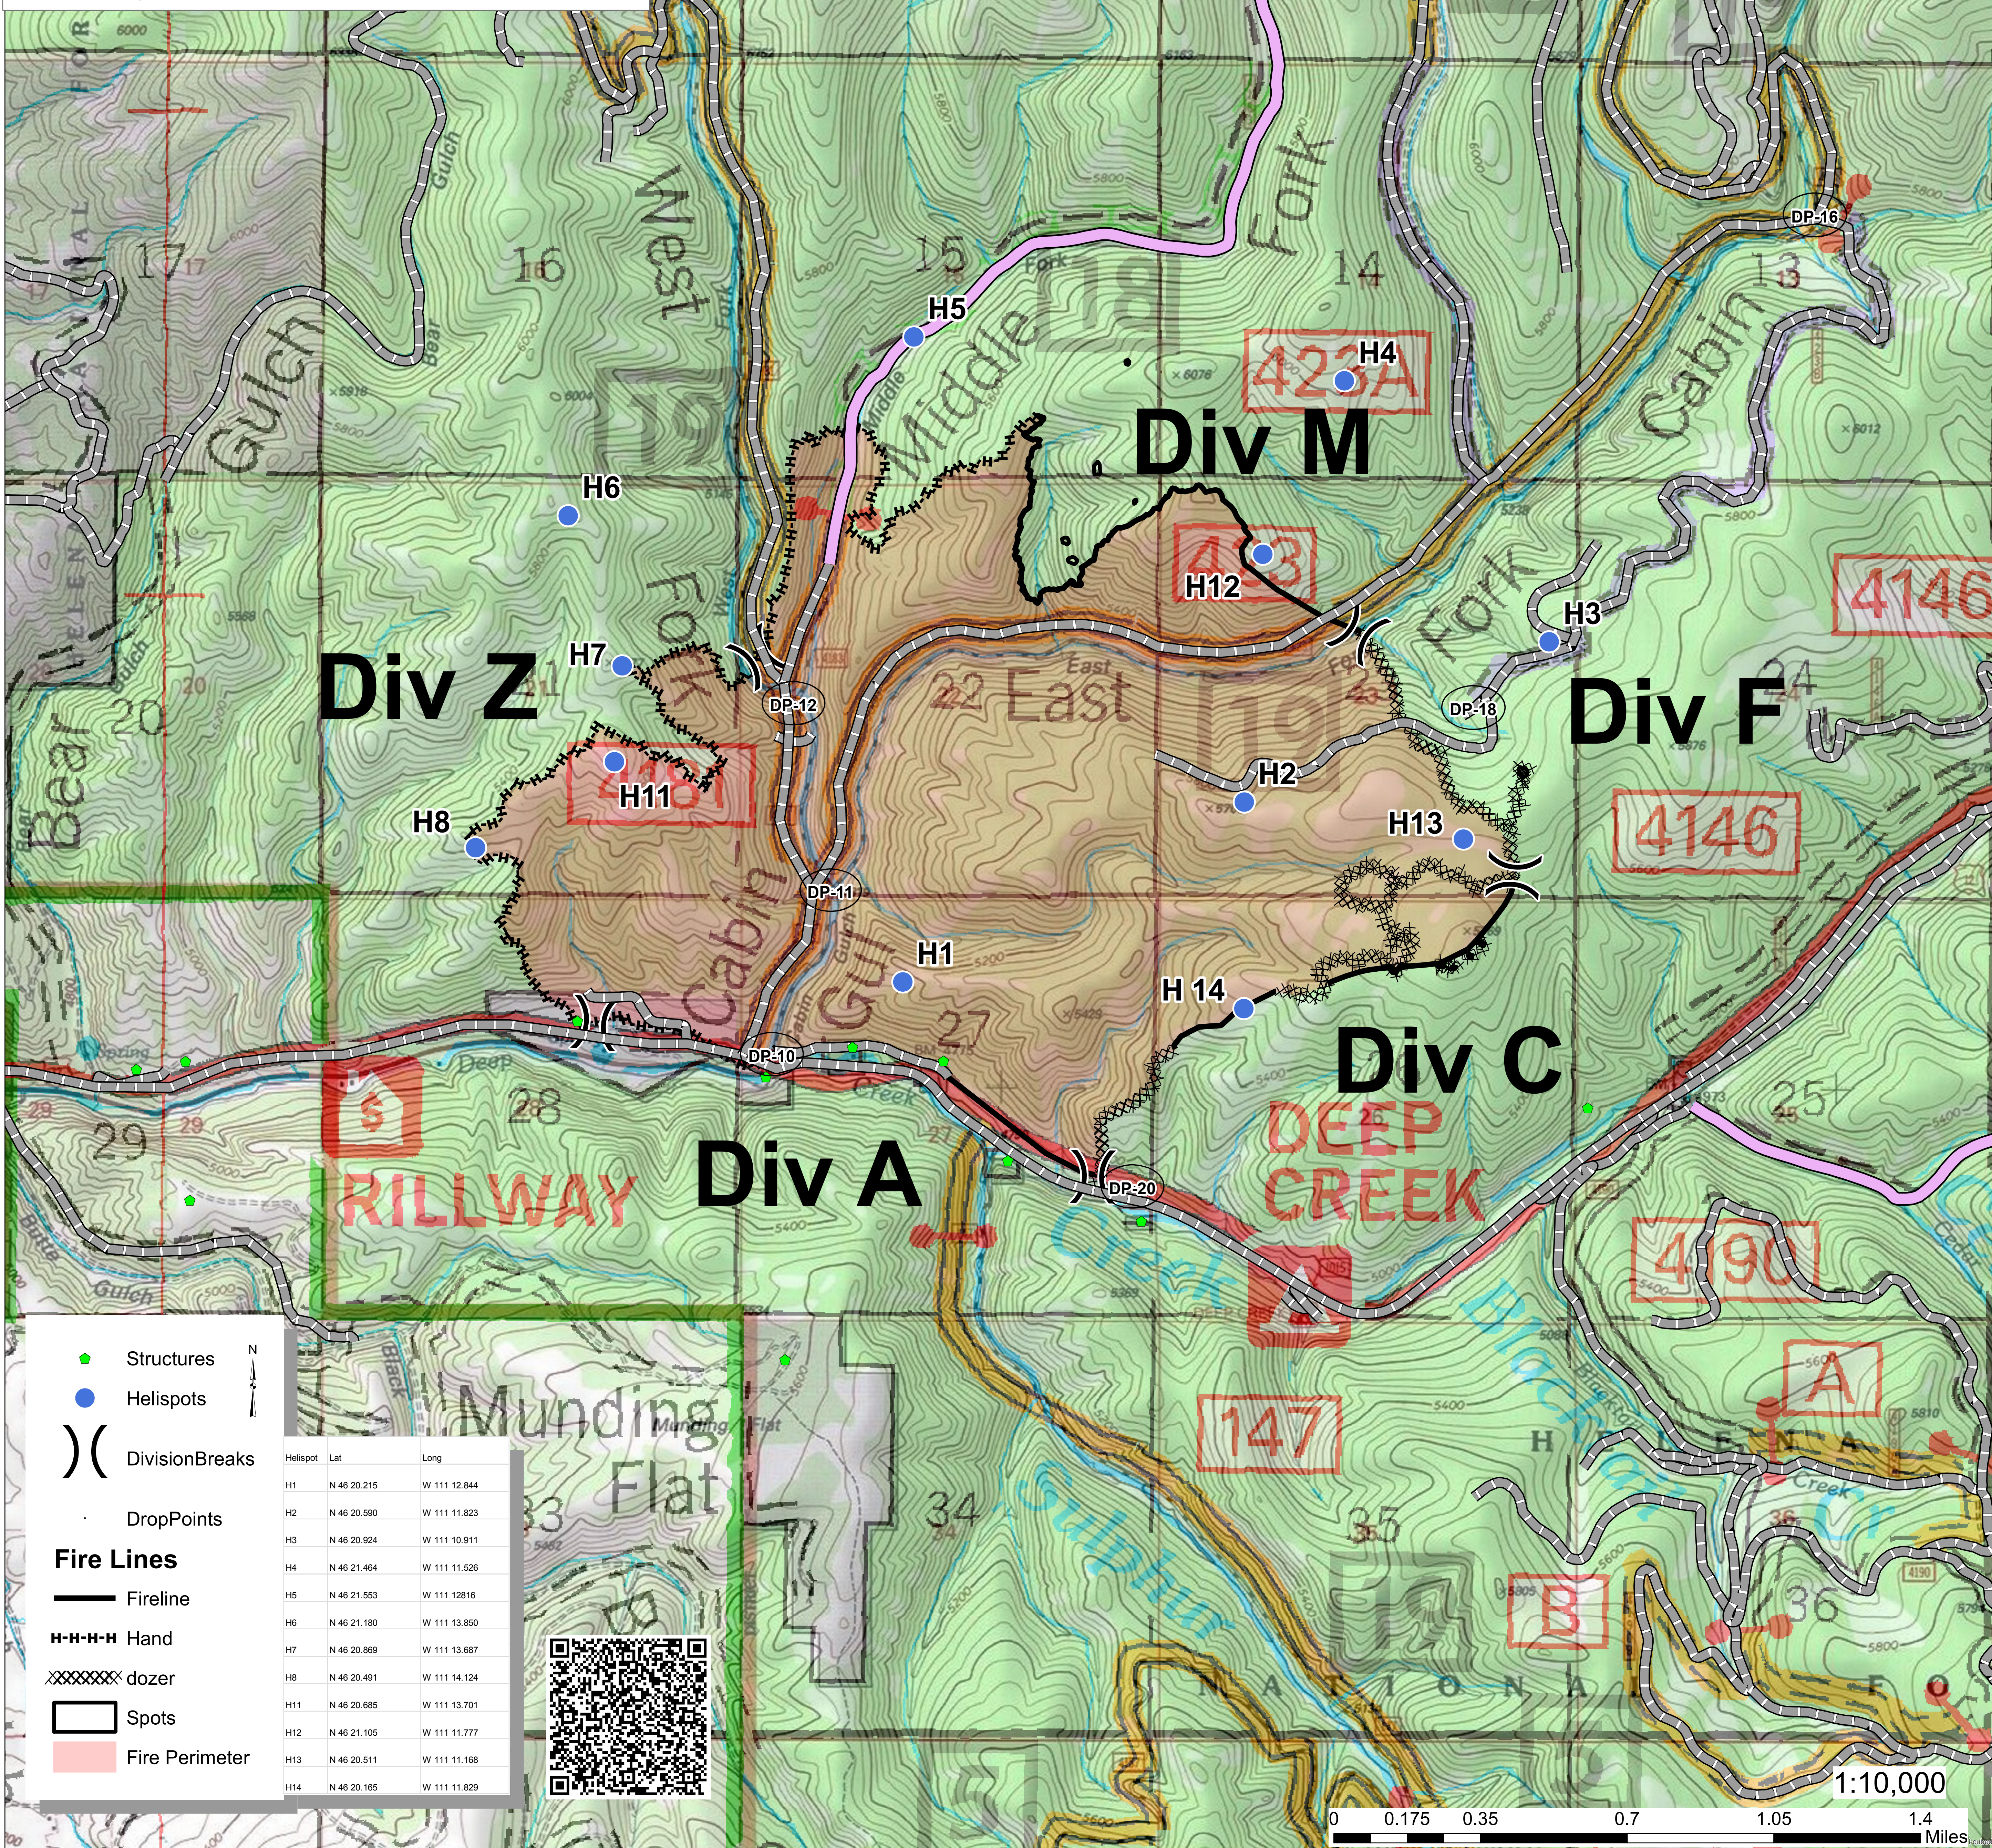

Cabin Gulch Fire

Acreage- 1616

MT-HNF-00119

Operational Period: 7/27/2015

- Structures
- Helispots
- DivisionBreaks
- DropPoints
- Fire Lines**
- Fireline
- Hand
- dozer
- Spots
- Fire Perimeter

Helispot	Lat	Long
H1	N 46 20.215	W 111 12.844
H2	N 46 20.590	W 111 11.823
H3	N 46 20.924	W 111 10.911
H4	N 46 21.464	W 111 11.526
H5	N 46 21.553	W 111 12.816
H6	N 46 21.180	W 111 13.850
H7	N 46 20.869	W 111 13.687
H8	N 46 20.491	W 111 14.124
H11	N 46 20.685	W 111 13.701
H12	N 46 21.105	W 111 11.777
H13	N 46 20.511	W 111 11.168
H14	N 46 20.165	W 111 11.829