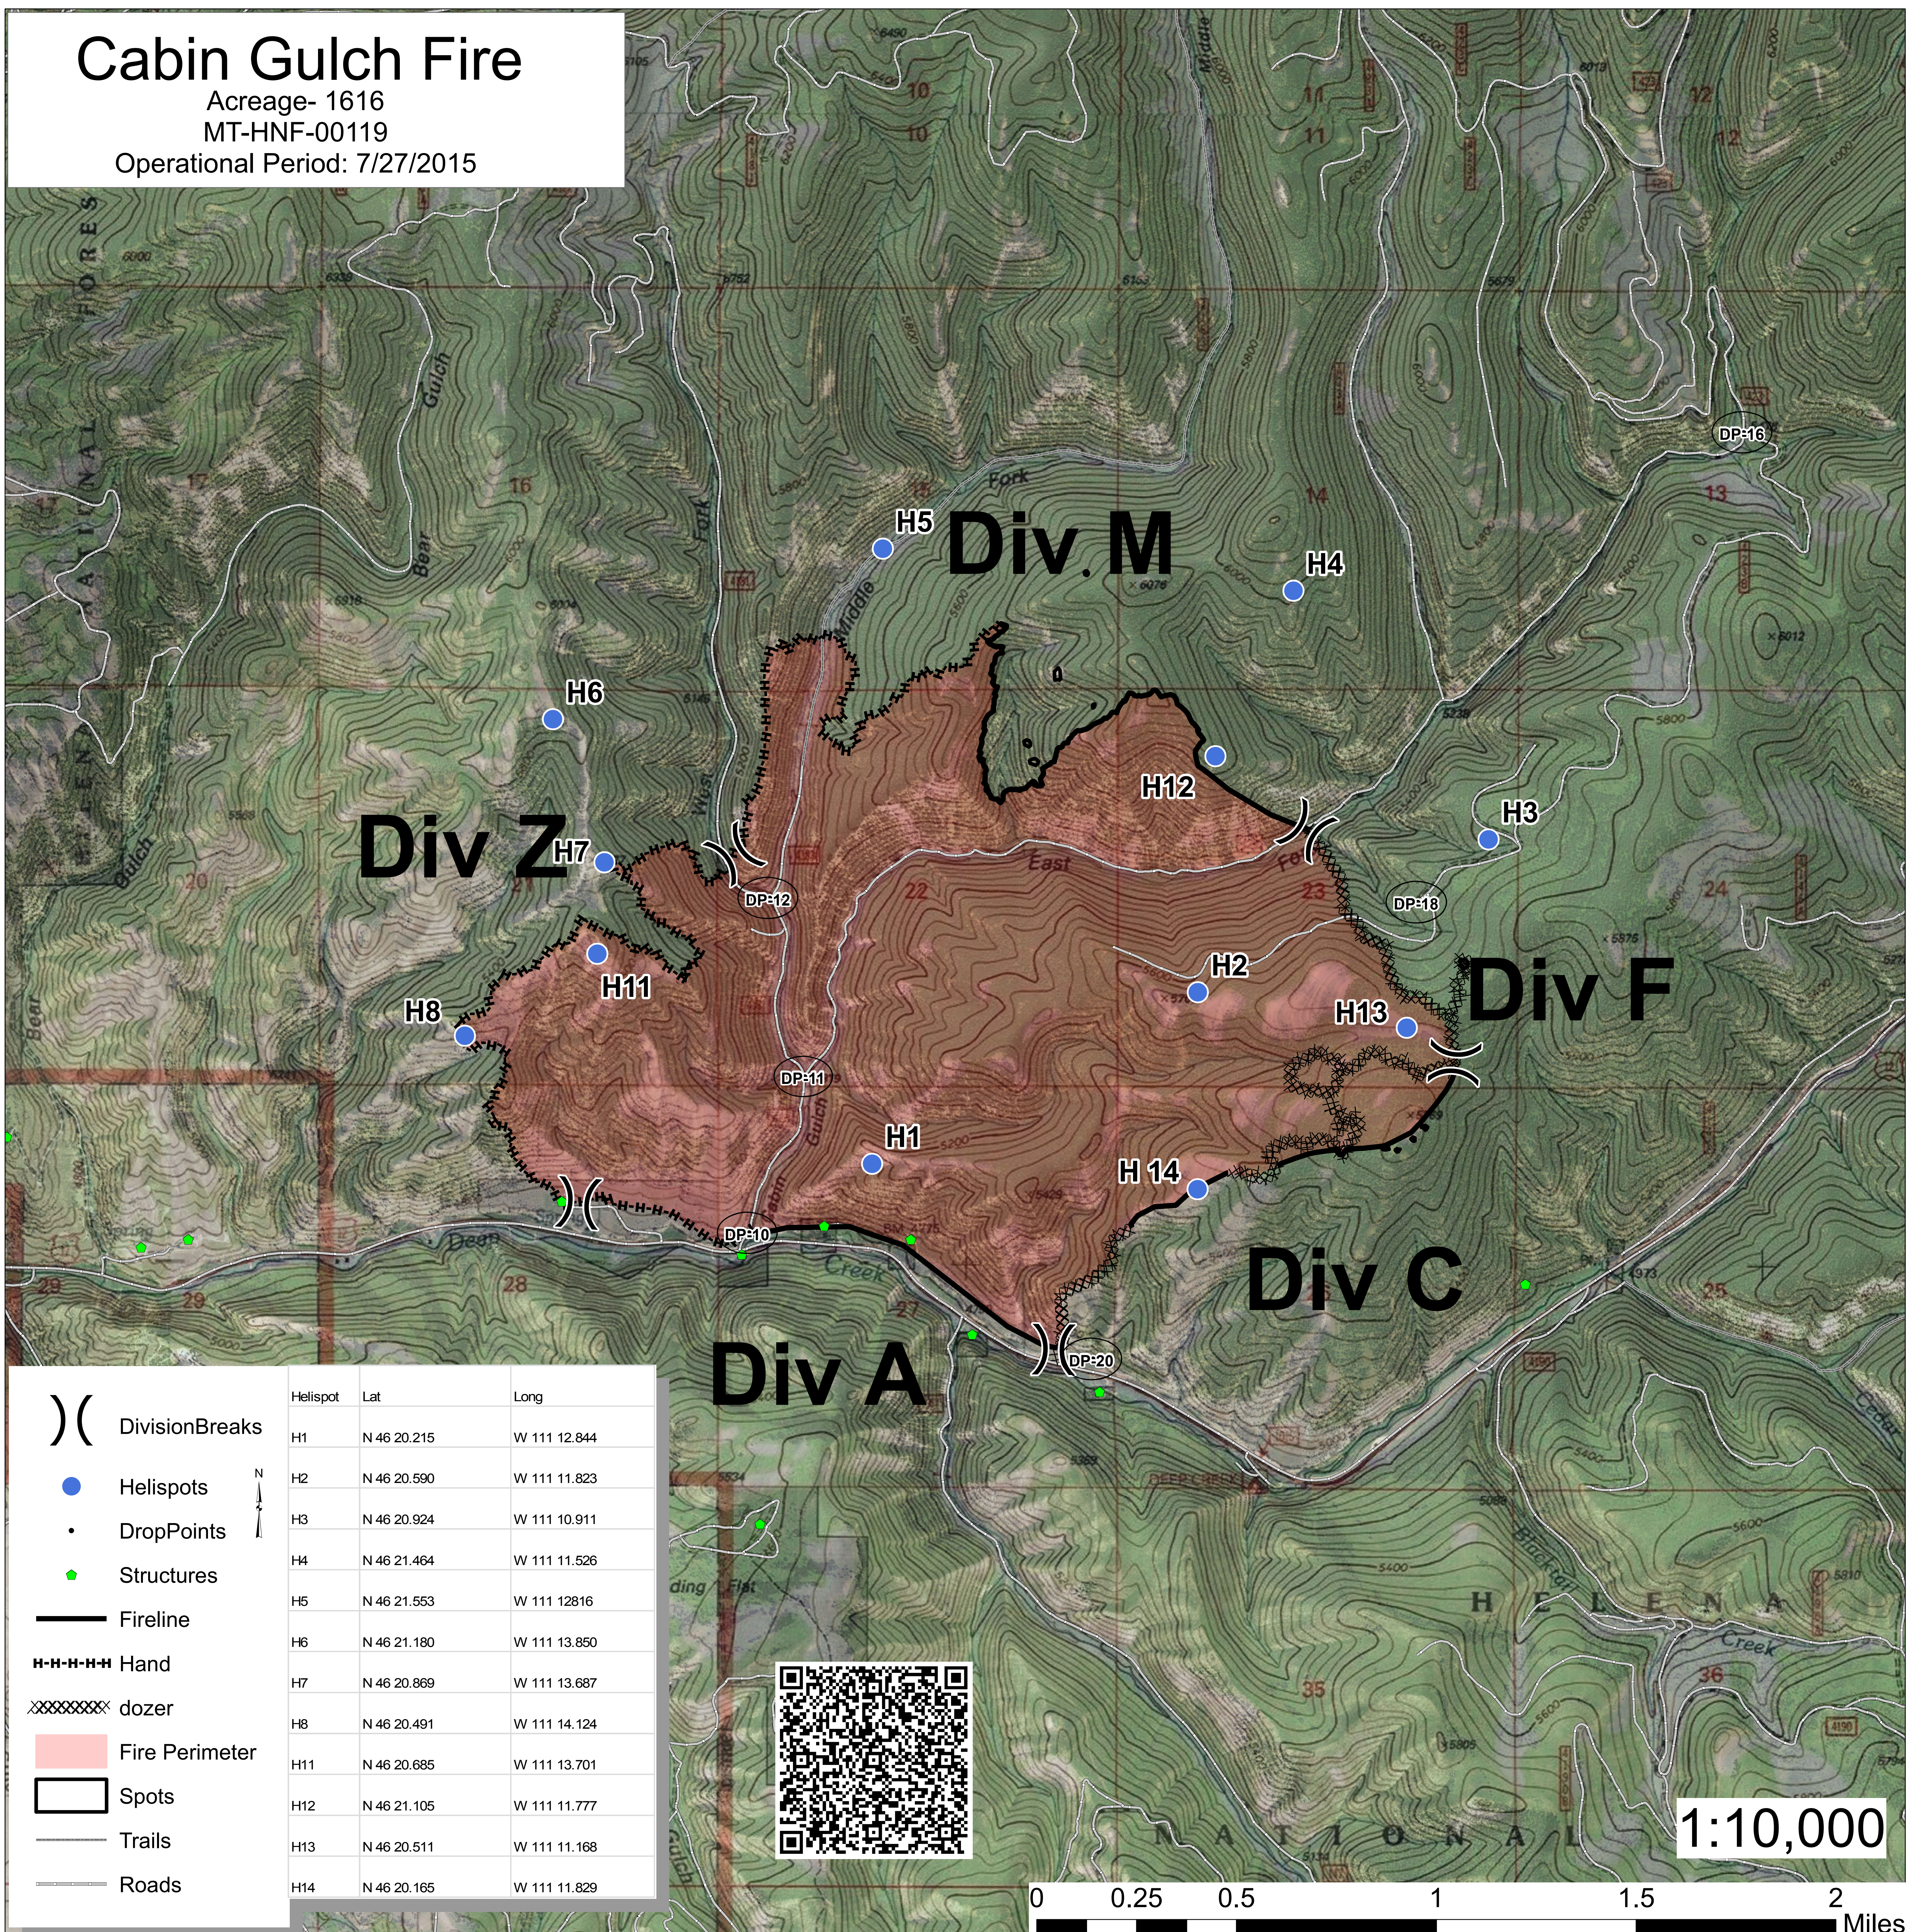

Cabin Gulch Fire

Acreage- 1616

MT-HNF-00119

Operational Period: 7/27/2015

) (DivisionBreaks

● Helispots

• DropPoints

◆ Structures

— Fireline

- - - - Hand

XXXXXXXX dozer

■ Fire Perimeter

□ Spots

— Trails

— Roads

Helispot	Lat	Long
H1	N 46 20.215	W 111 12.844
H2	N 46 20.590	W 111 11.823
H3	N 46 20.924	W 111 10.911
H4	N 46 21.464	W 111 11.526
H5	N 46 21.553	W 111 12.816
H6	N 46 21.180	W 111 13.850
H7	N 46 20.869	W 111 13.687
H8	N 46 20.491	W 111 14.124
H11	N 46 20.685	W 111 13.701
H12	N 46 21.105	W 111 11.777
H13	N 46 20.511	W 111 11.168
H14	N 46 20.165	W 111 11.829

1:10,000

0 0.25 0.5 1 1.5 2 Miles