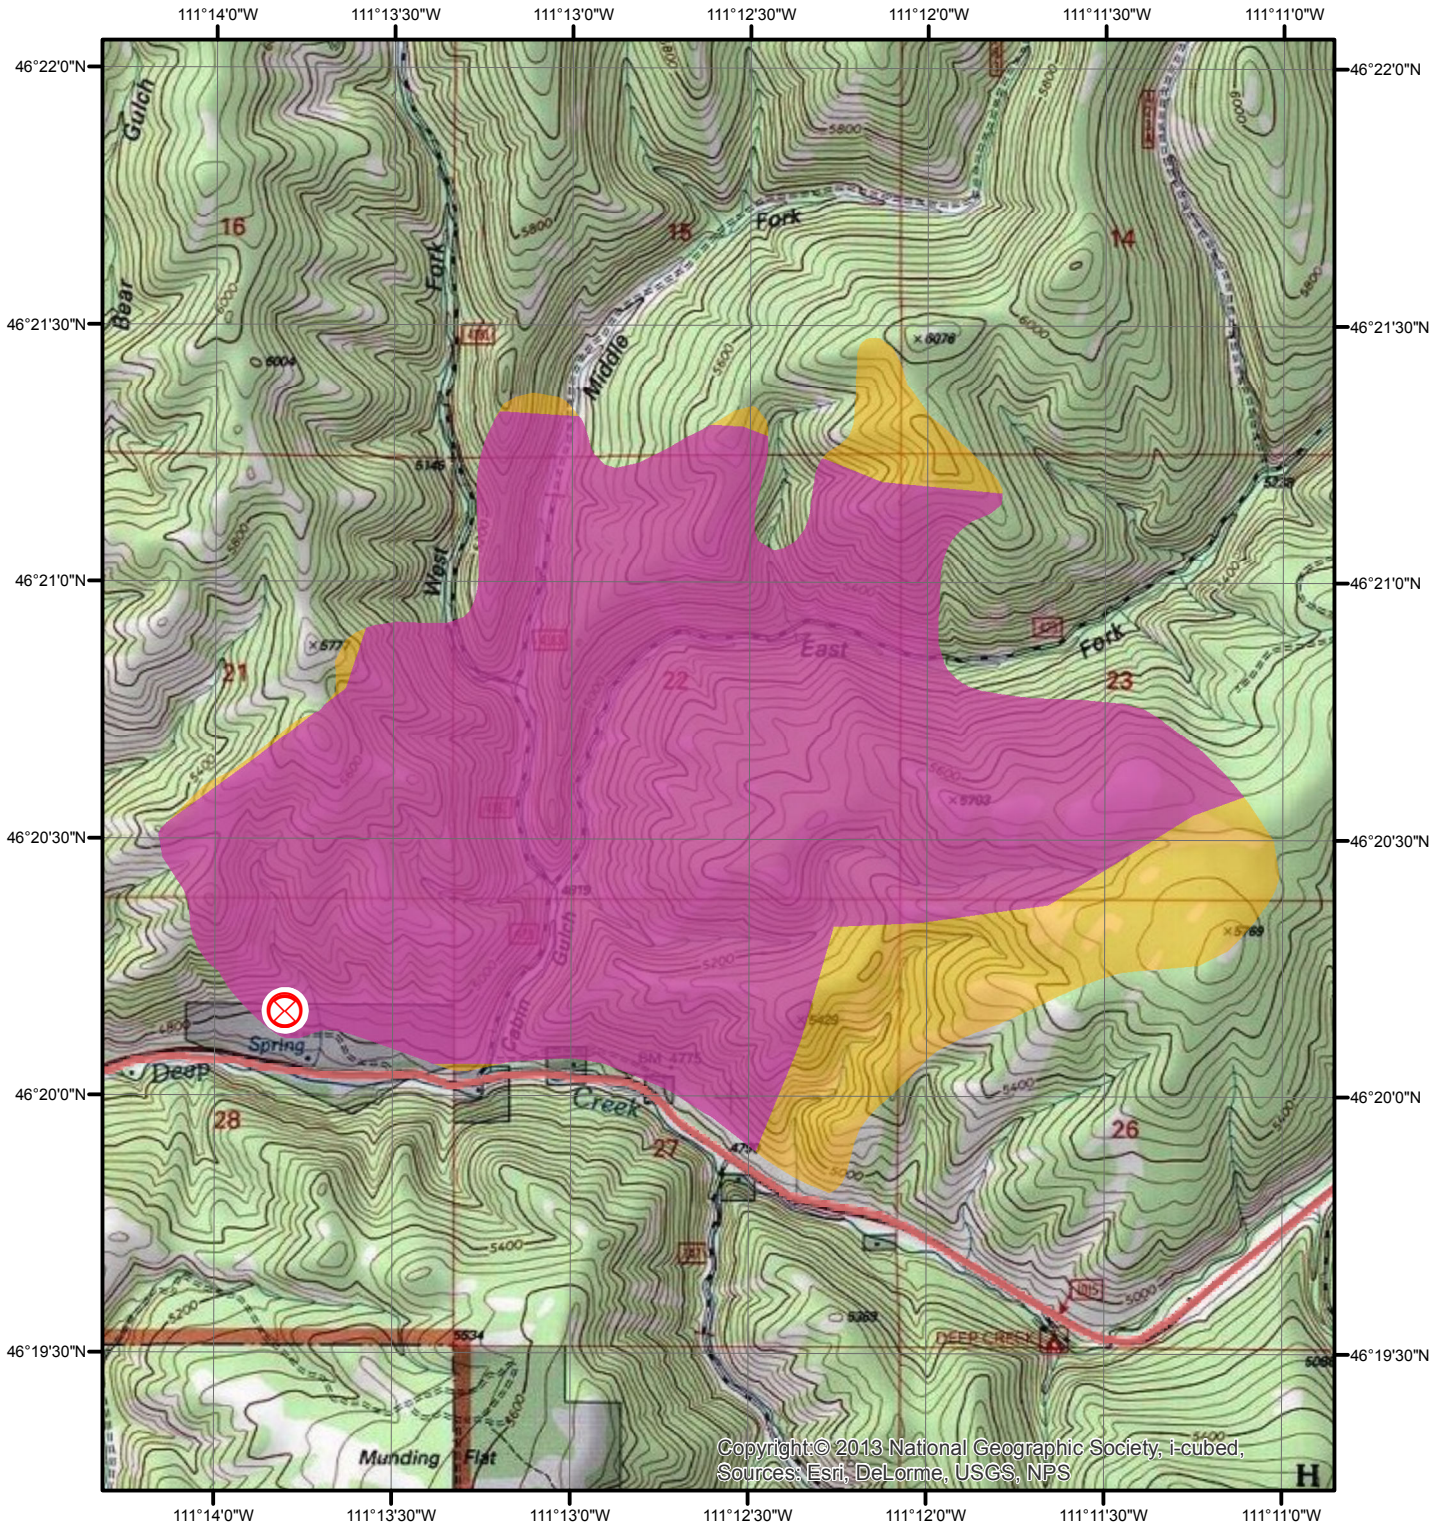

Cabin Gulch Fire
 MT-HNF-000119
 P1JZB1

Fire Progression

Approx 1,616 ac
 07/27/15
 Prepared By
 S.L.Noyd

 FireOrigin

| Date | Acreege |
|--|---------|
|  07/21/15 | 1342 |
|  07/27/15 | 1616 |