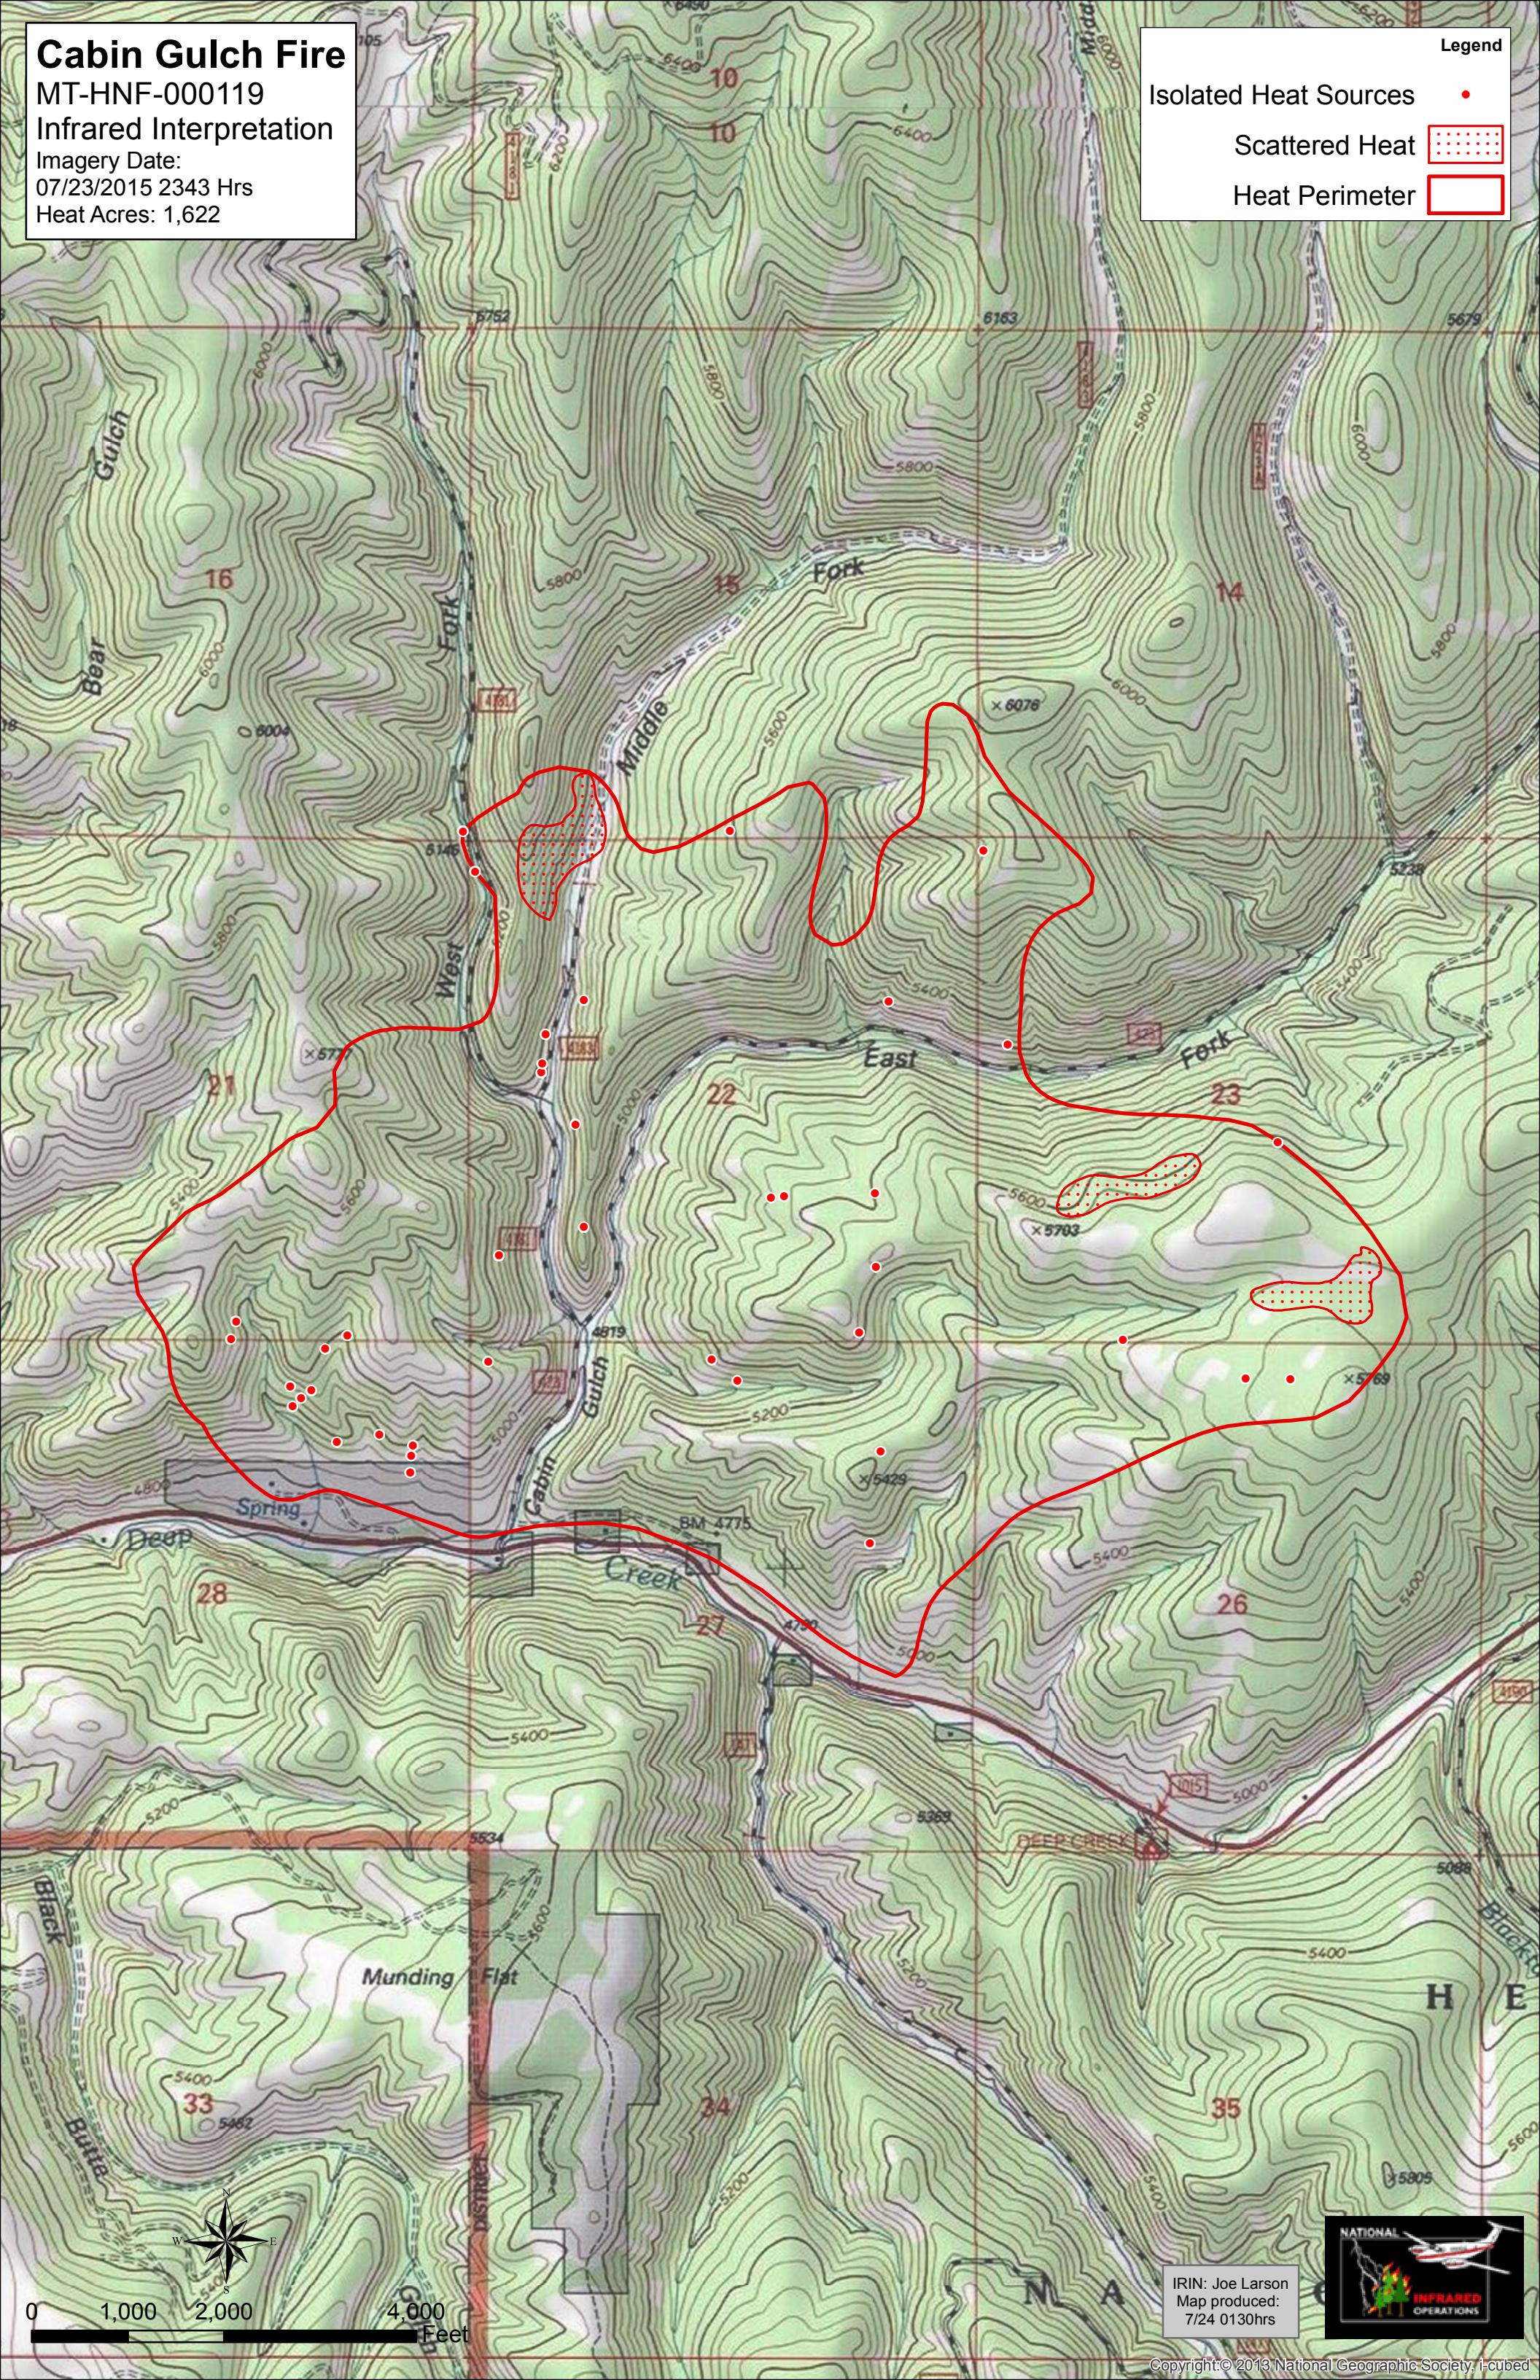

Cabin Gulch Fire

MT-HNF-000119

Infrared Interpretation

Imagery Date:

07/23/2015 2343 Hrs

Heat Acres: 1,622

Legend

- Isolated Heat Sources •
- Scattered Heat
- Heat Perimeter

IRIN: Joe Larson
Map produced:
7/24 0130hrs