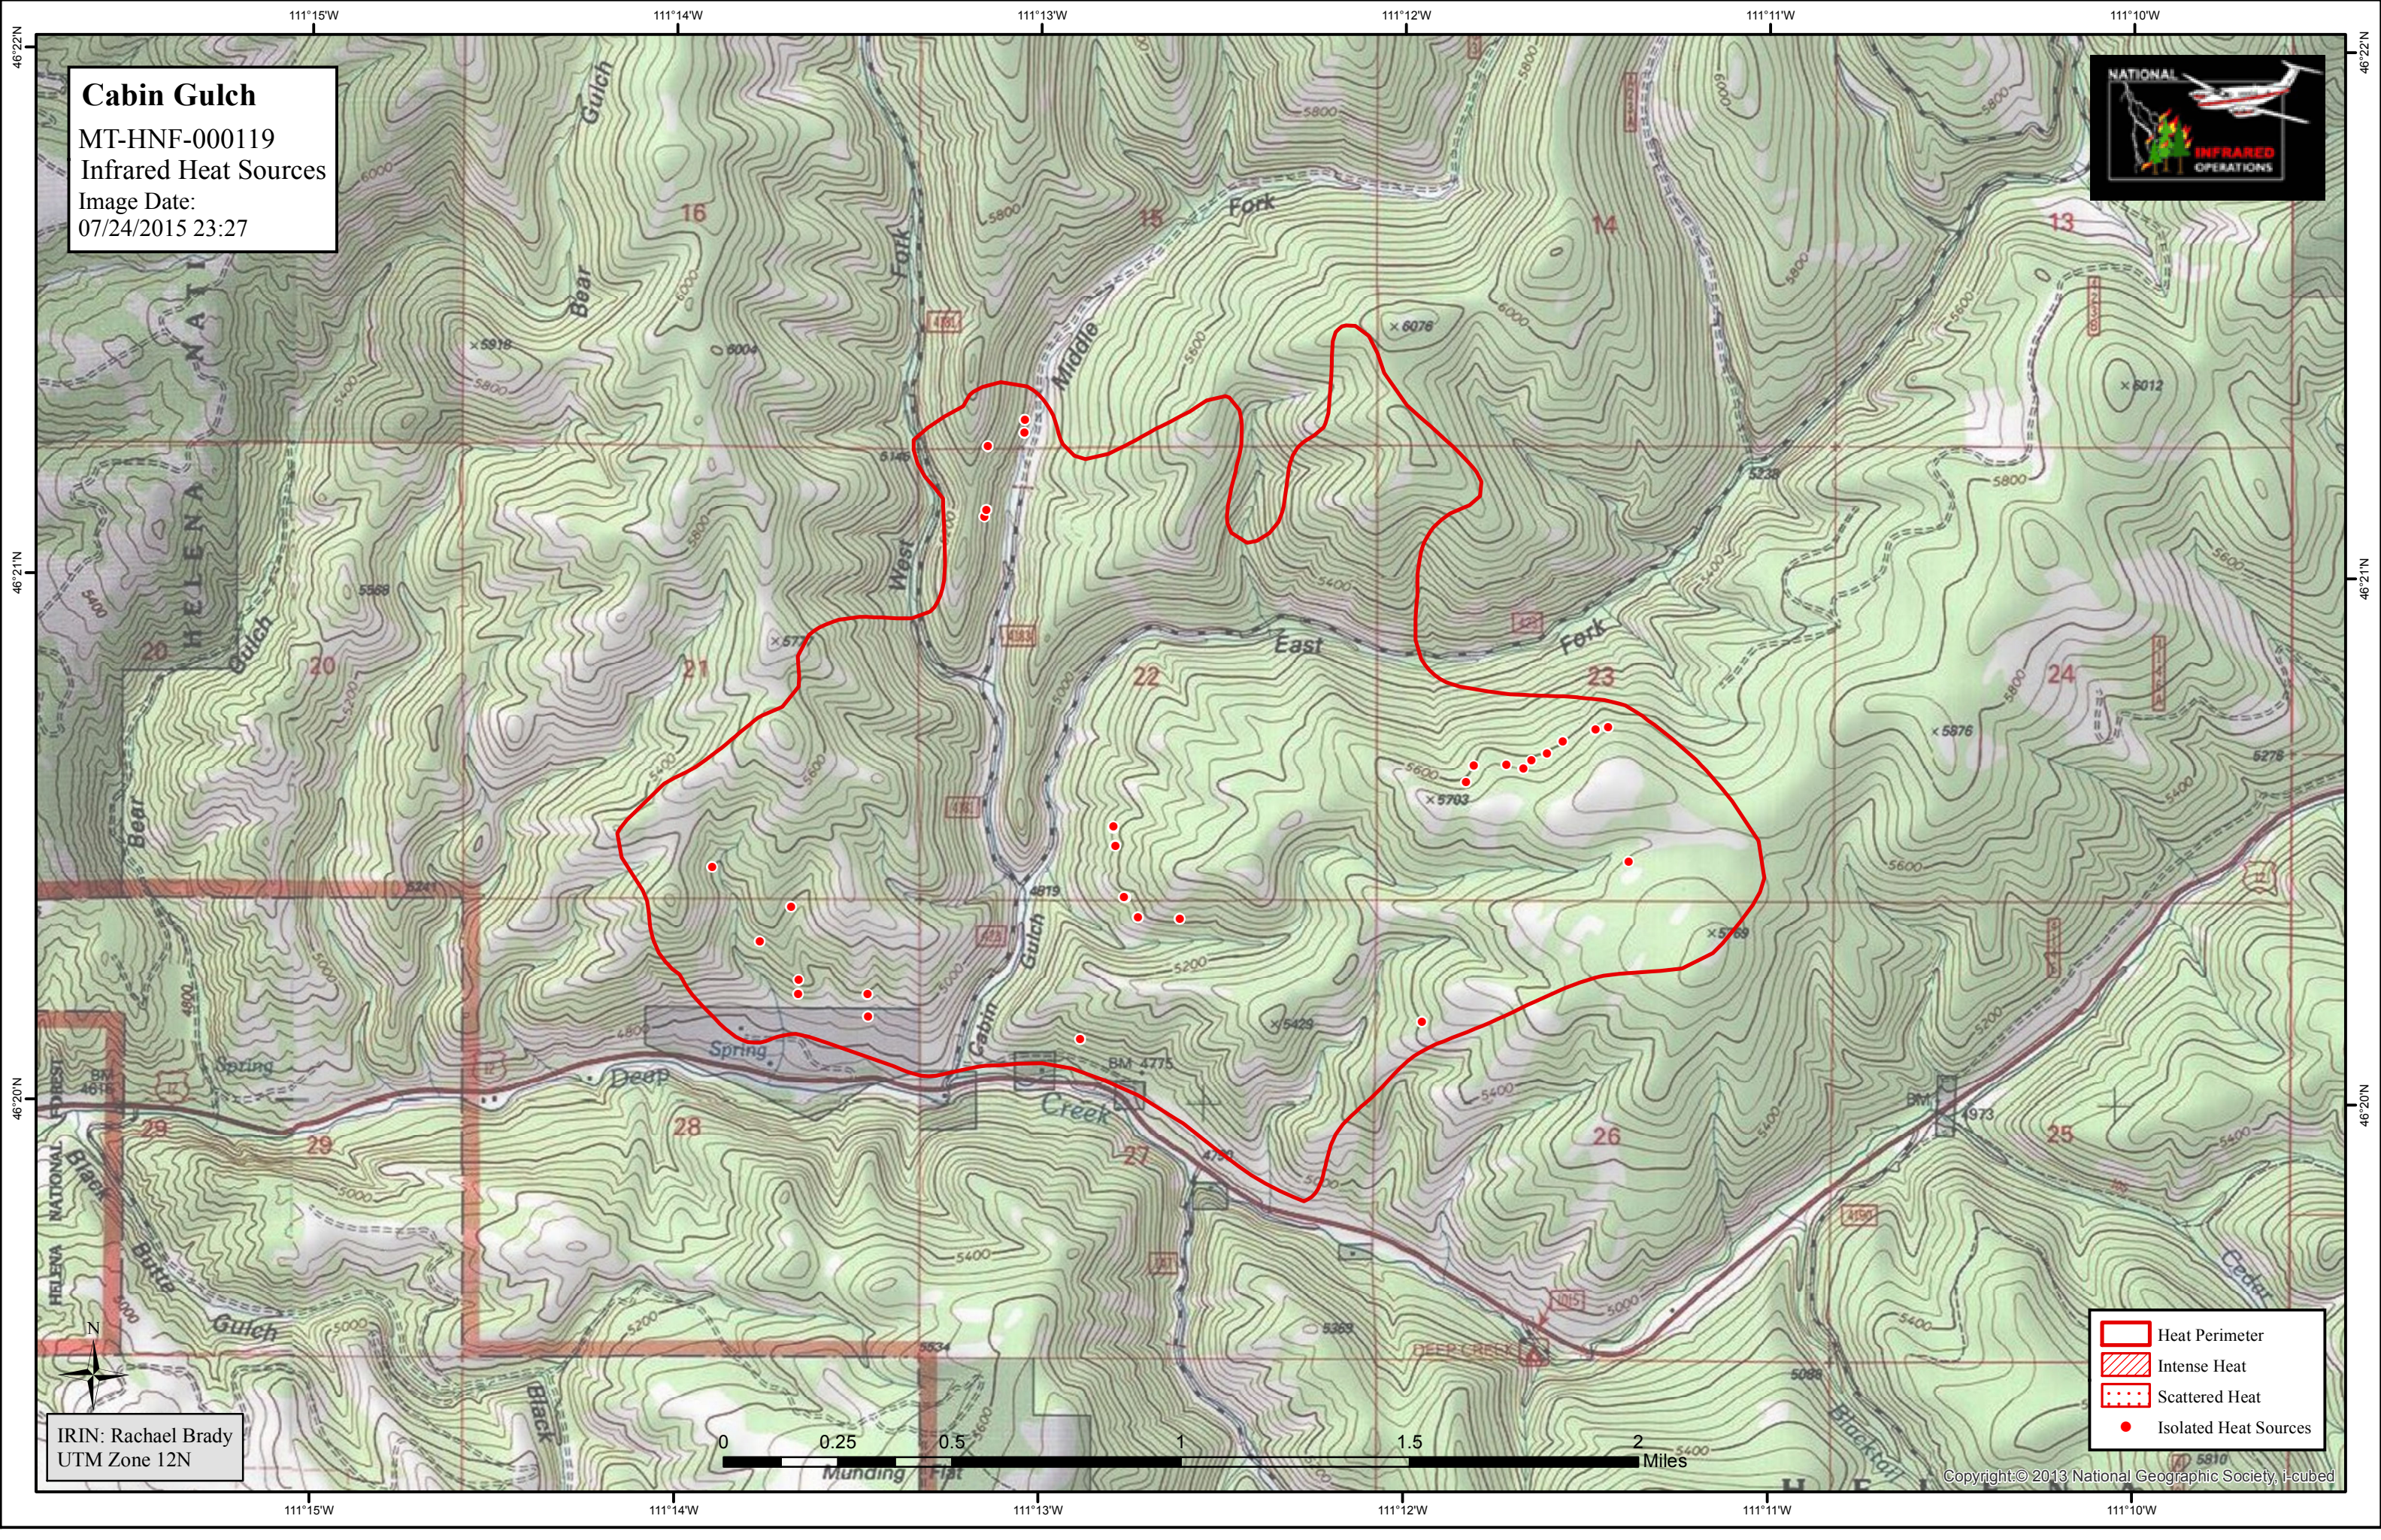

Cabin Gulch
MT-HNF-000119
Infrared Heat Sources
Image Date:
07/24/2015 23:27

- Heat Perimeter
- Intense Heat
- Scattered Heat
- Isolated Heat Sources

IRIN: Rachael Brady
UTM Zone 12N