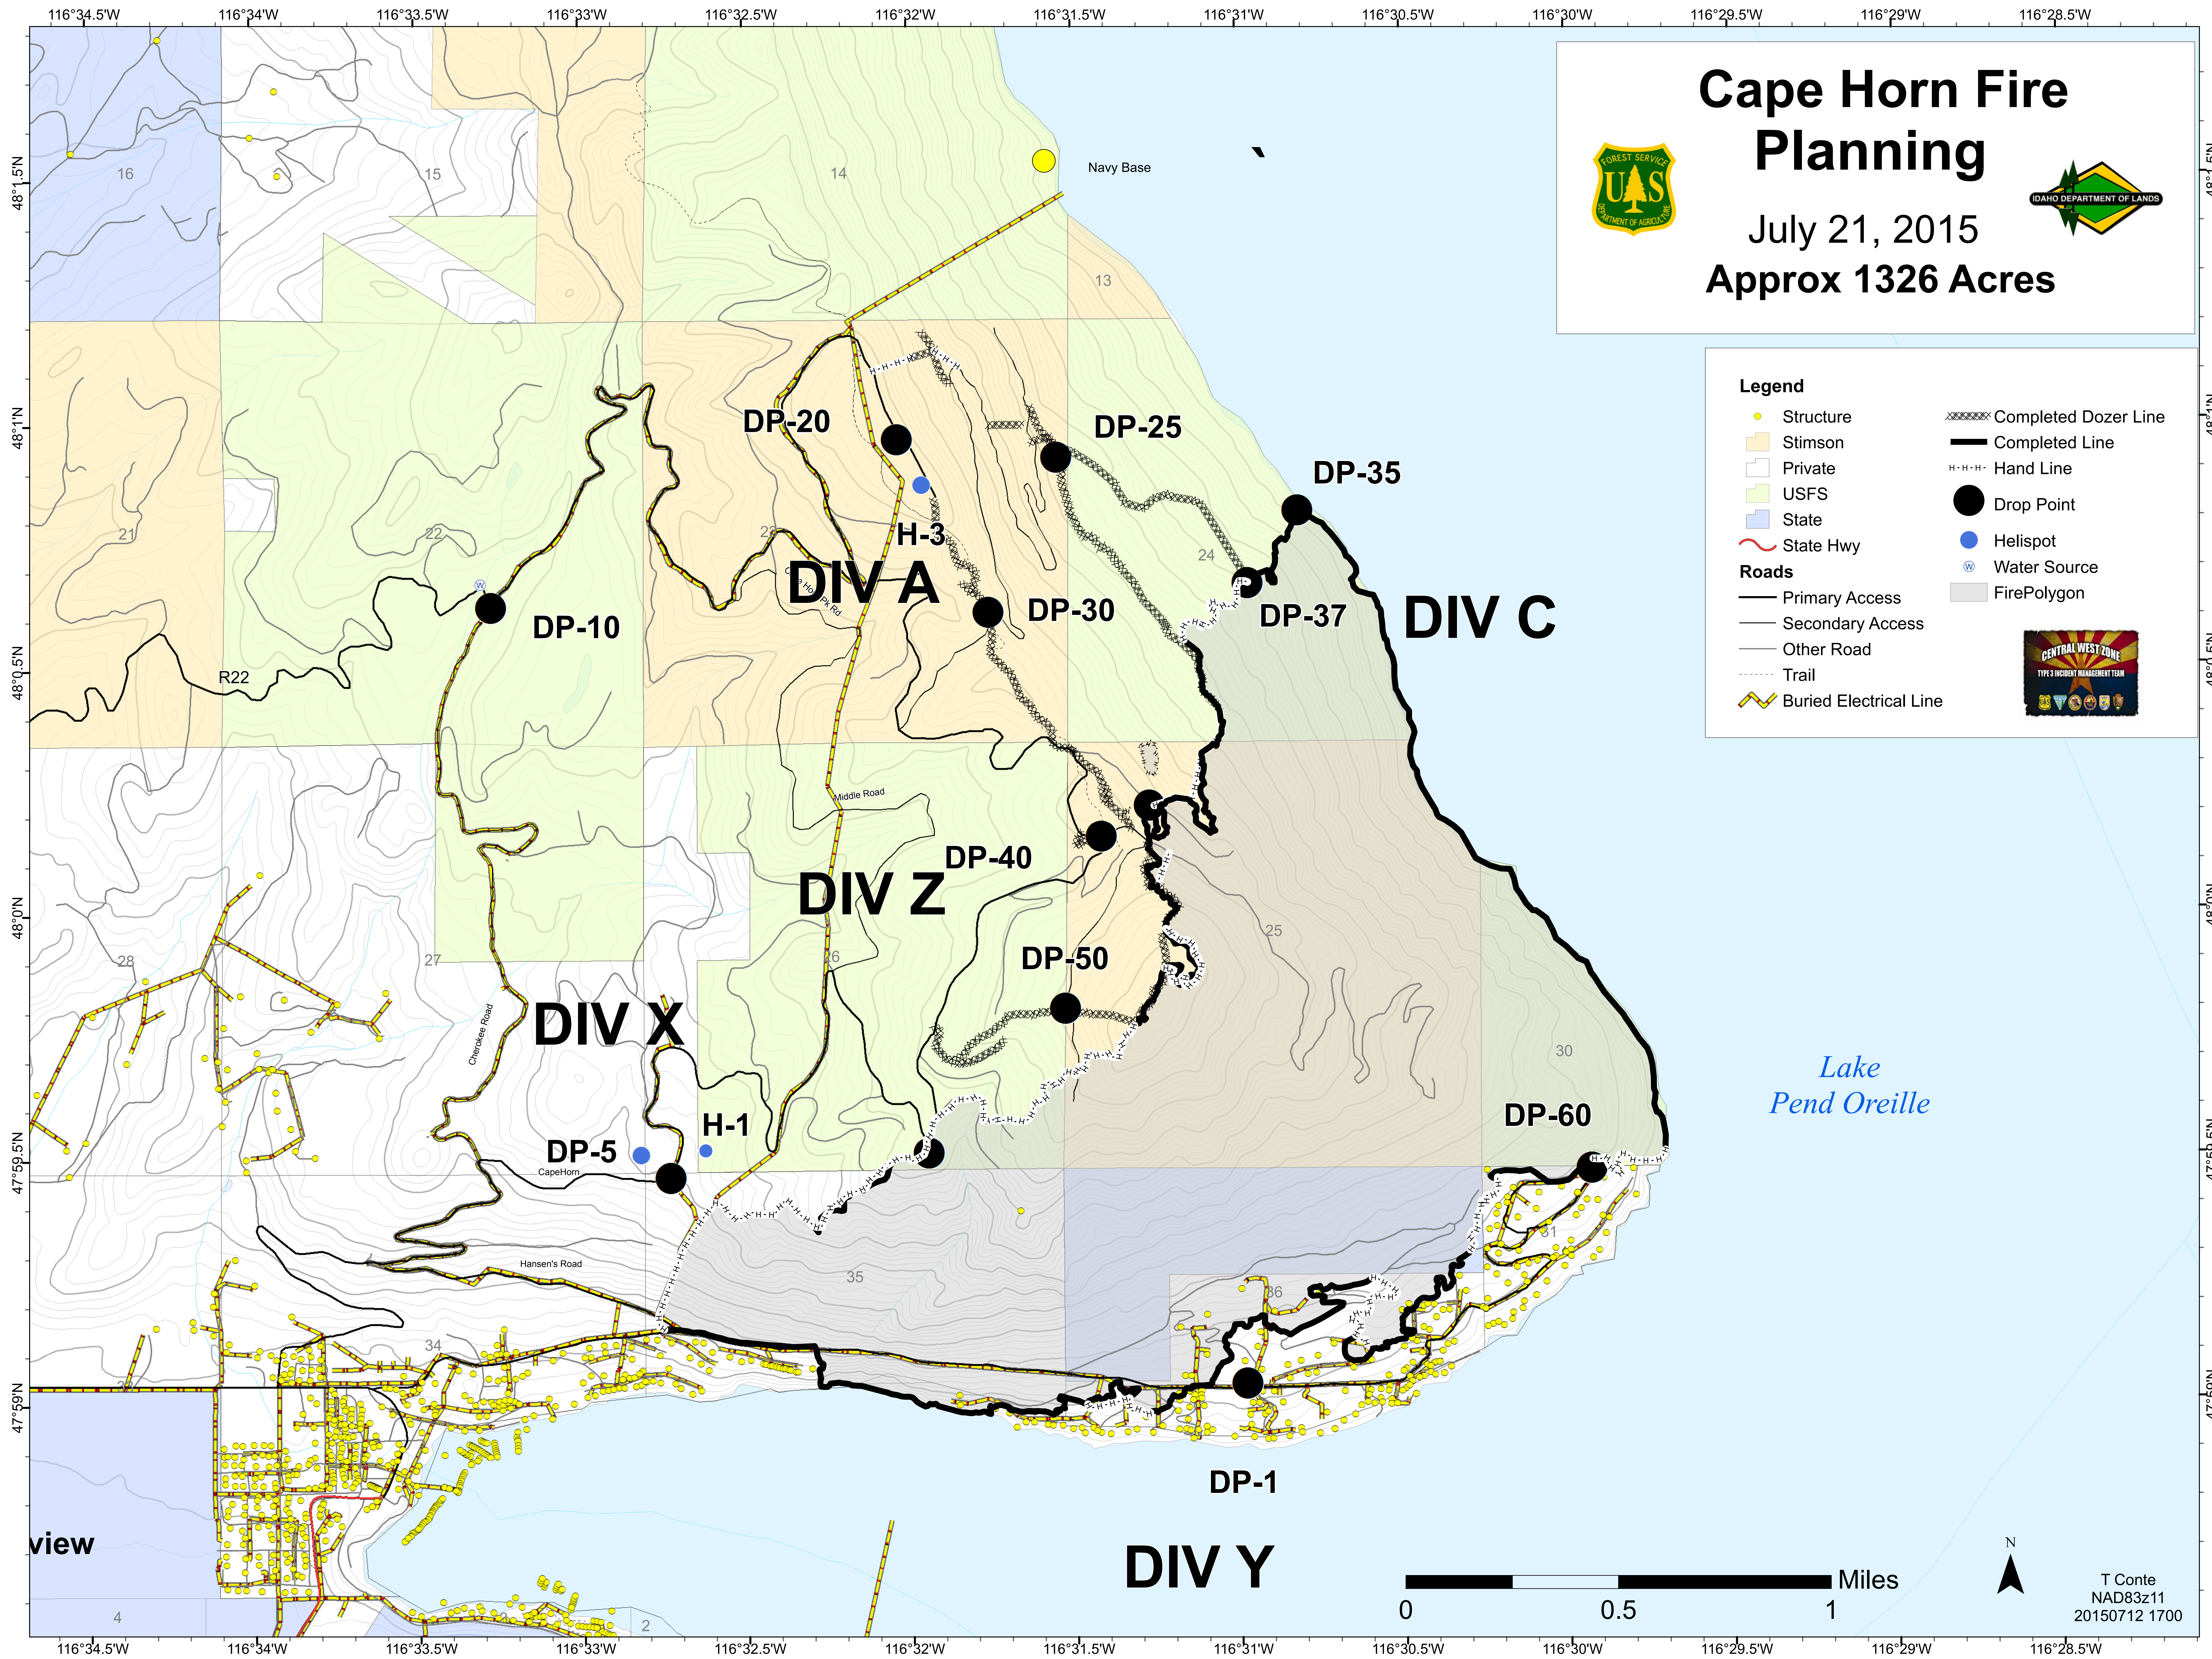

Cape Horn Fire Planning

July 21, 2015

Approx 1326 Acres

Legend

- Structure
- Stimson
- Private
- USFS
- State
- State Hwy
- Roads
 - Primary Access
 - Secondary Access
 - Other Road
 - Trail
 - Buried Electrical Line
- Completed Dozer Line
- Completed Line
- Hand Line
- Drop Point
- Helispot
- Water Source
- FirePolygon

view