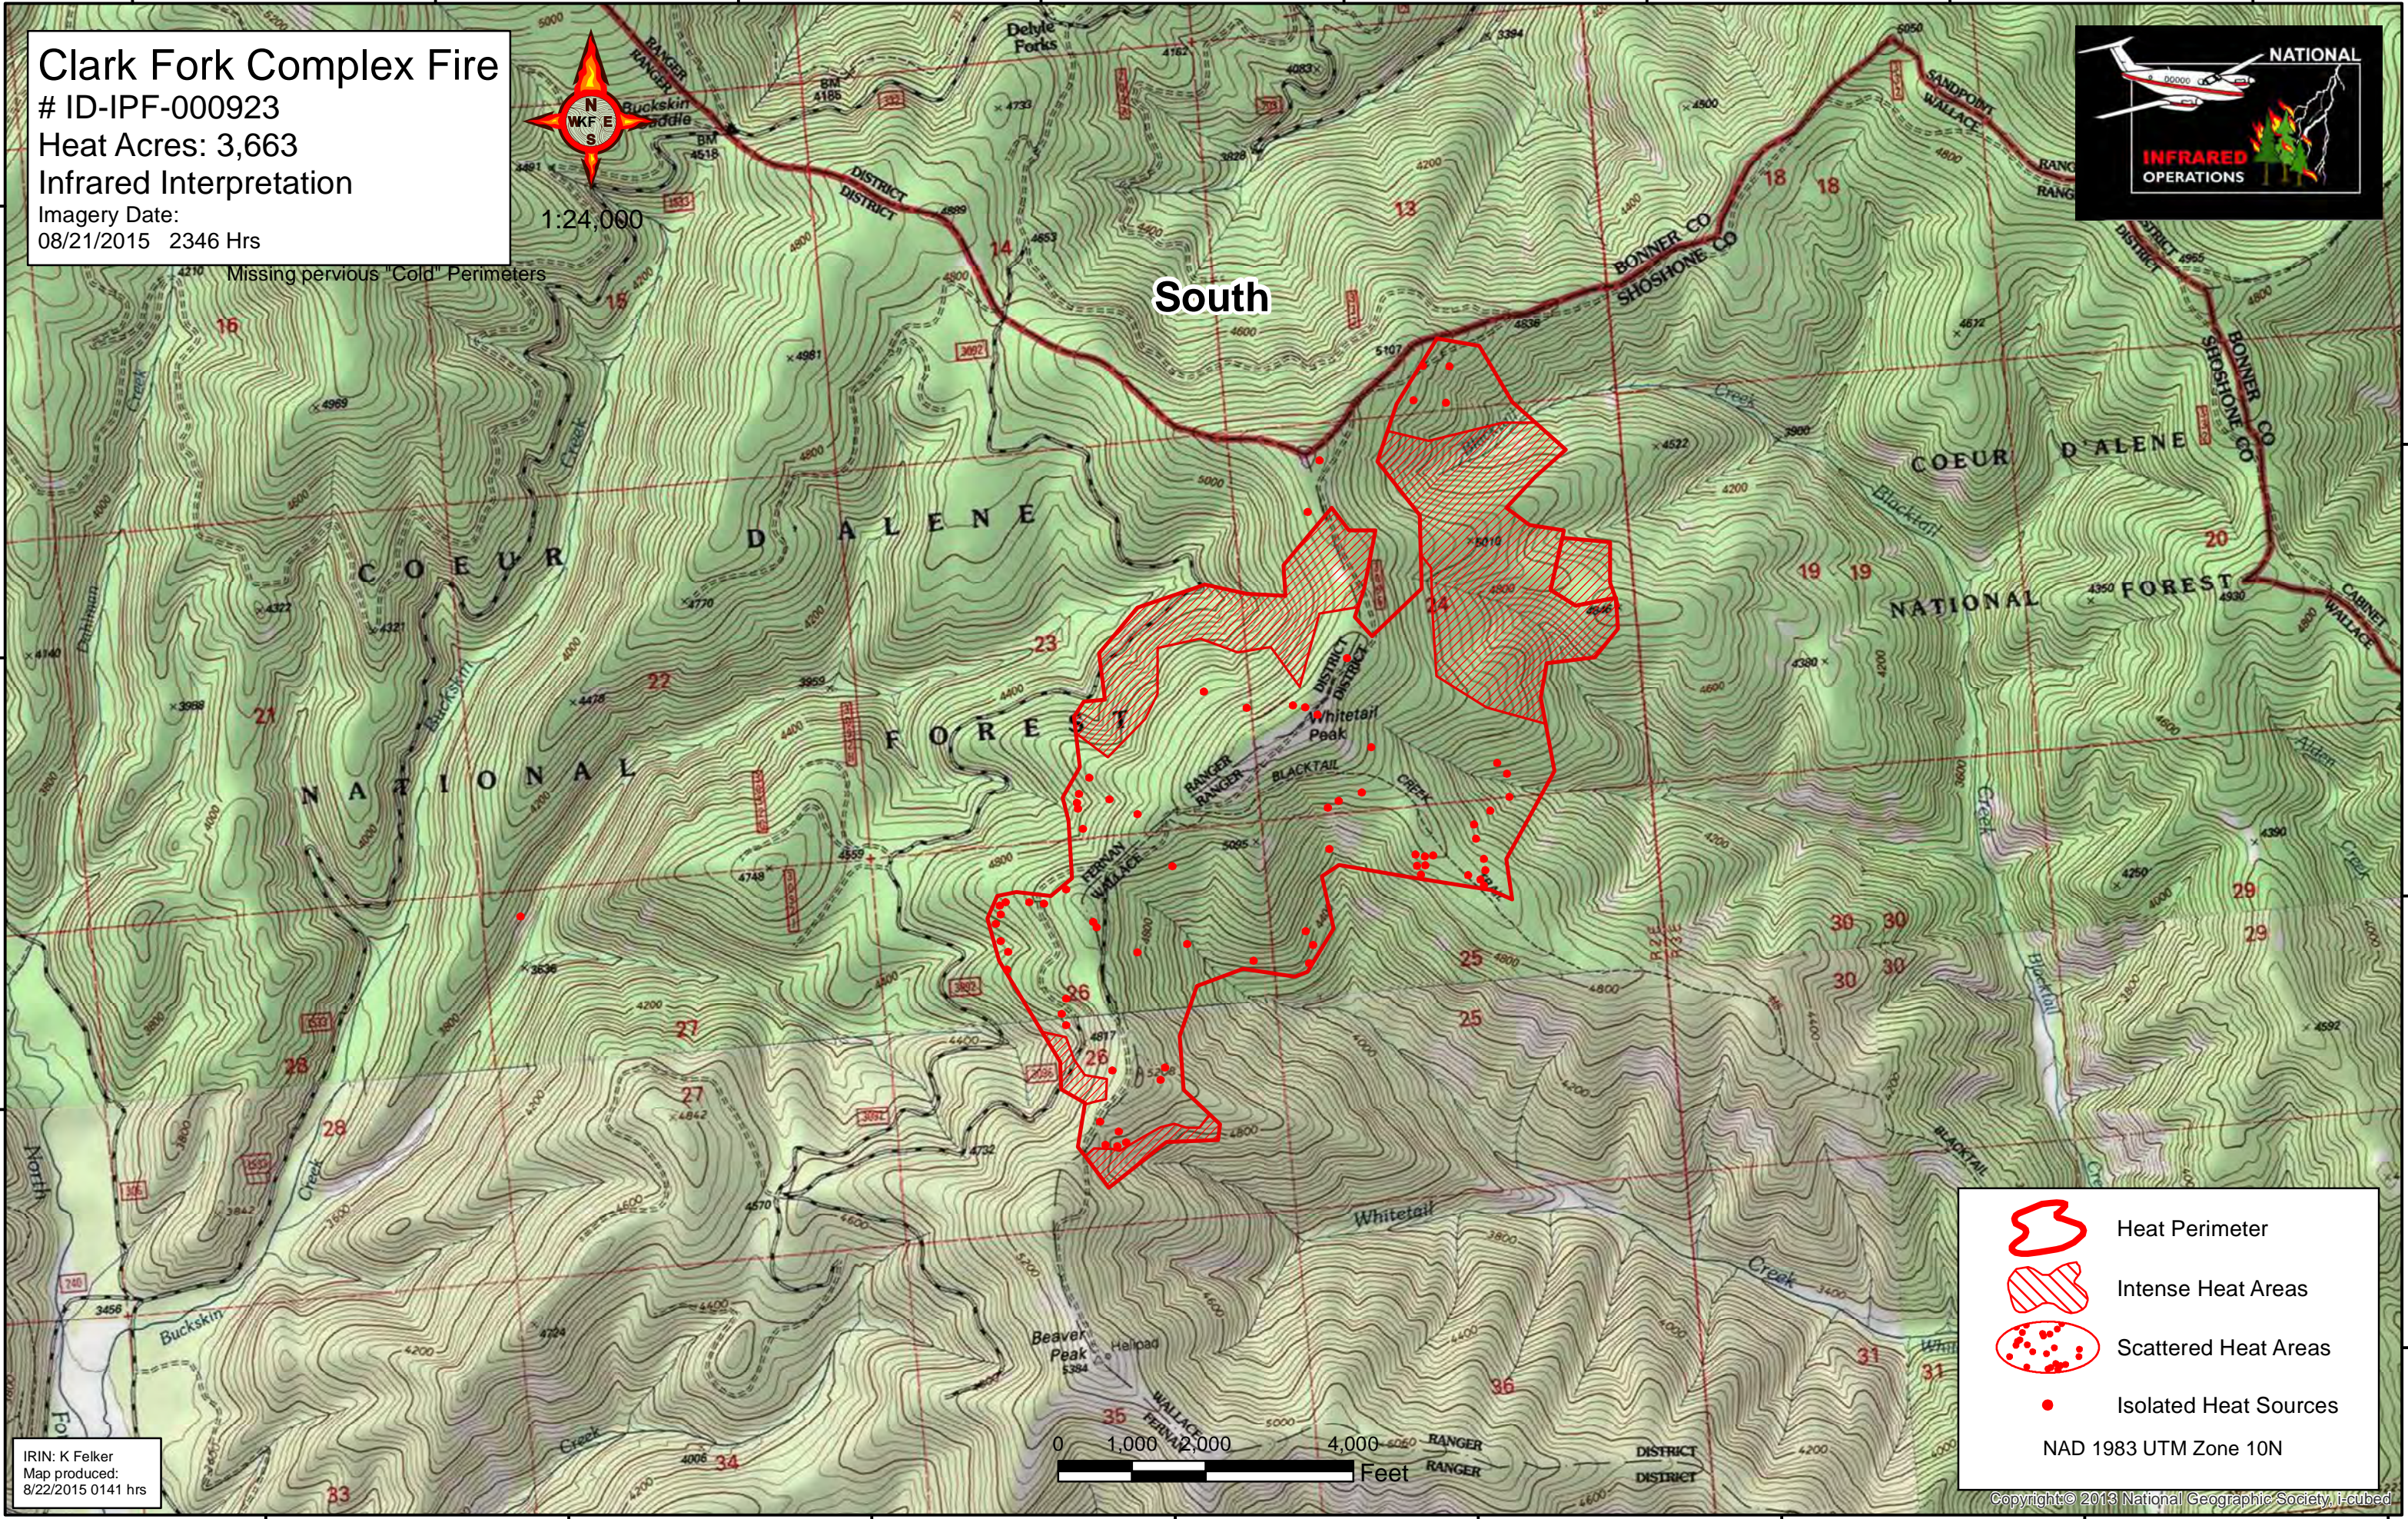

Clark Fork Complex Fire
 # ID-IPF-000923
 Heat Acres: 3,663
 Infrared Interpretation
 Imagery Date:
 08/21/2015 2346 Hrs

48°2'N
48°1'N
48°0'N

116°13'W
116°12'W
116°11'W
116°10'W
116°9'W
116°8'W
116°7'W
116°6'W

South

-  Heat Perimeter
-  Intense Heat Areas
-  Scattered Heat Areas
-  Isolated Heat Sources

NAD 1983 UTM Zone 10N

IRIN: K Felker
 Map produced:
 8/22/2015 0141 hrs