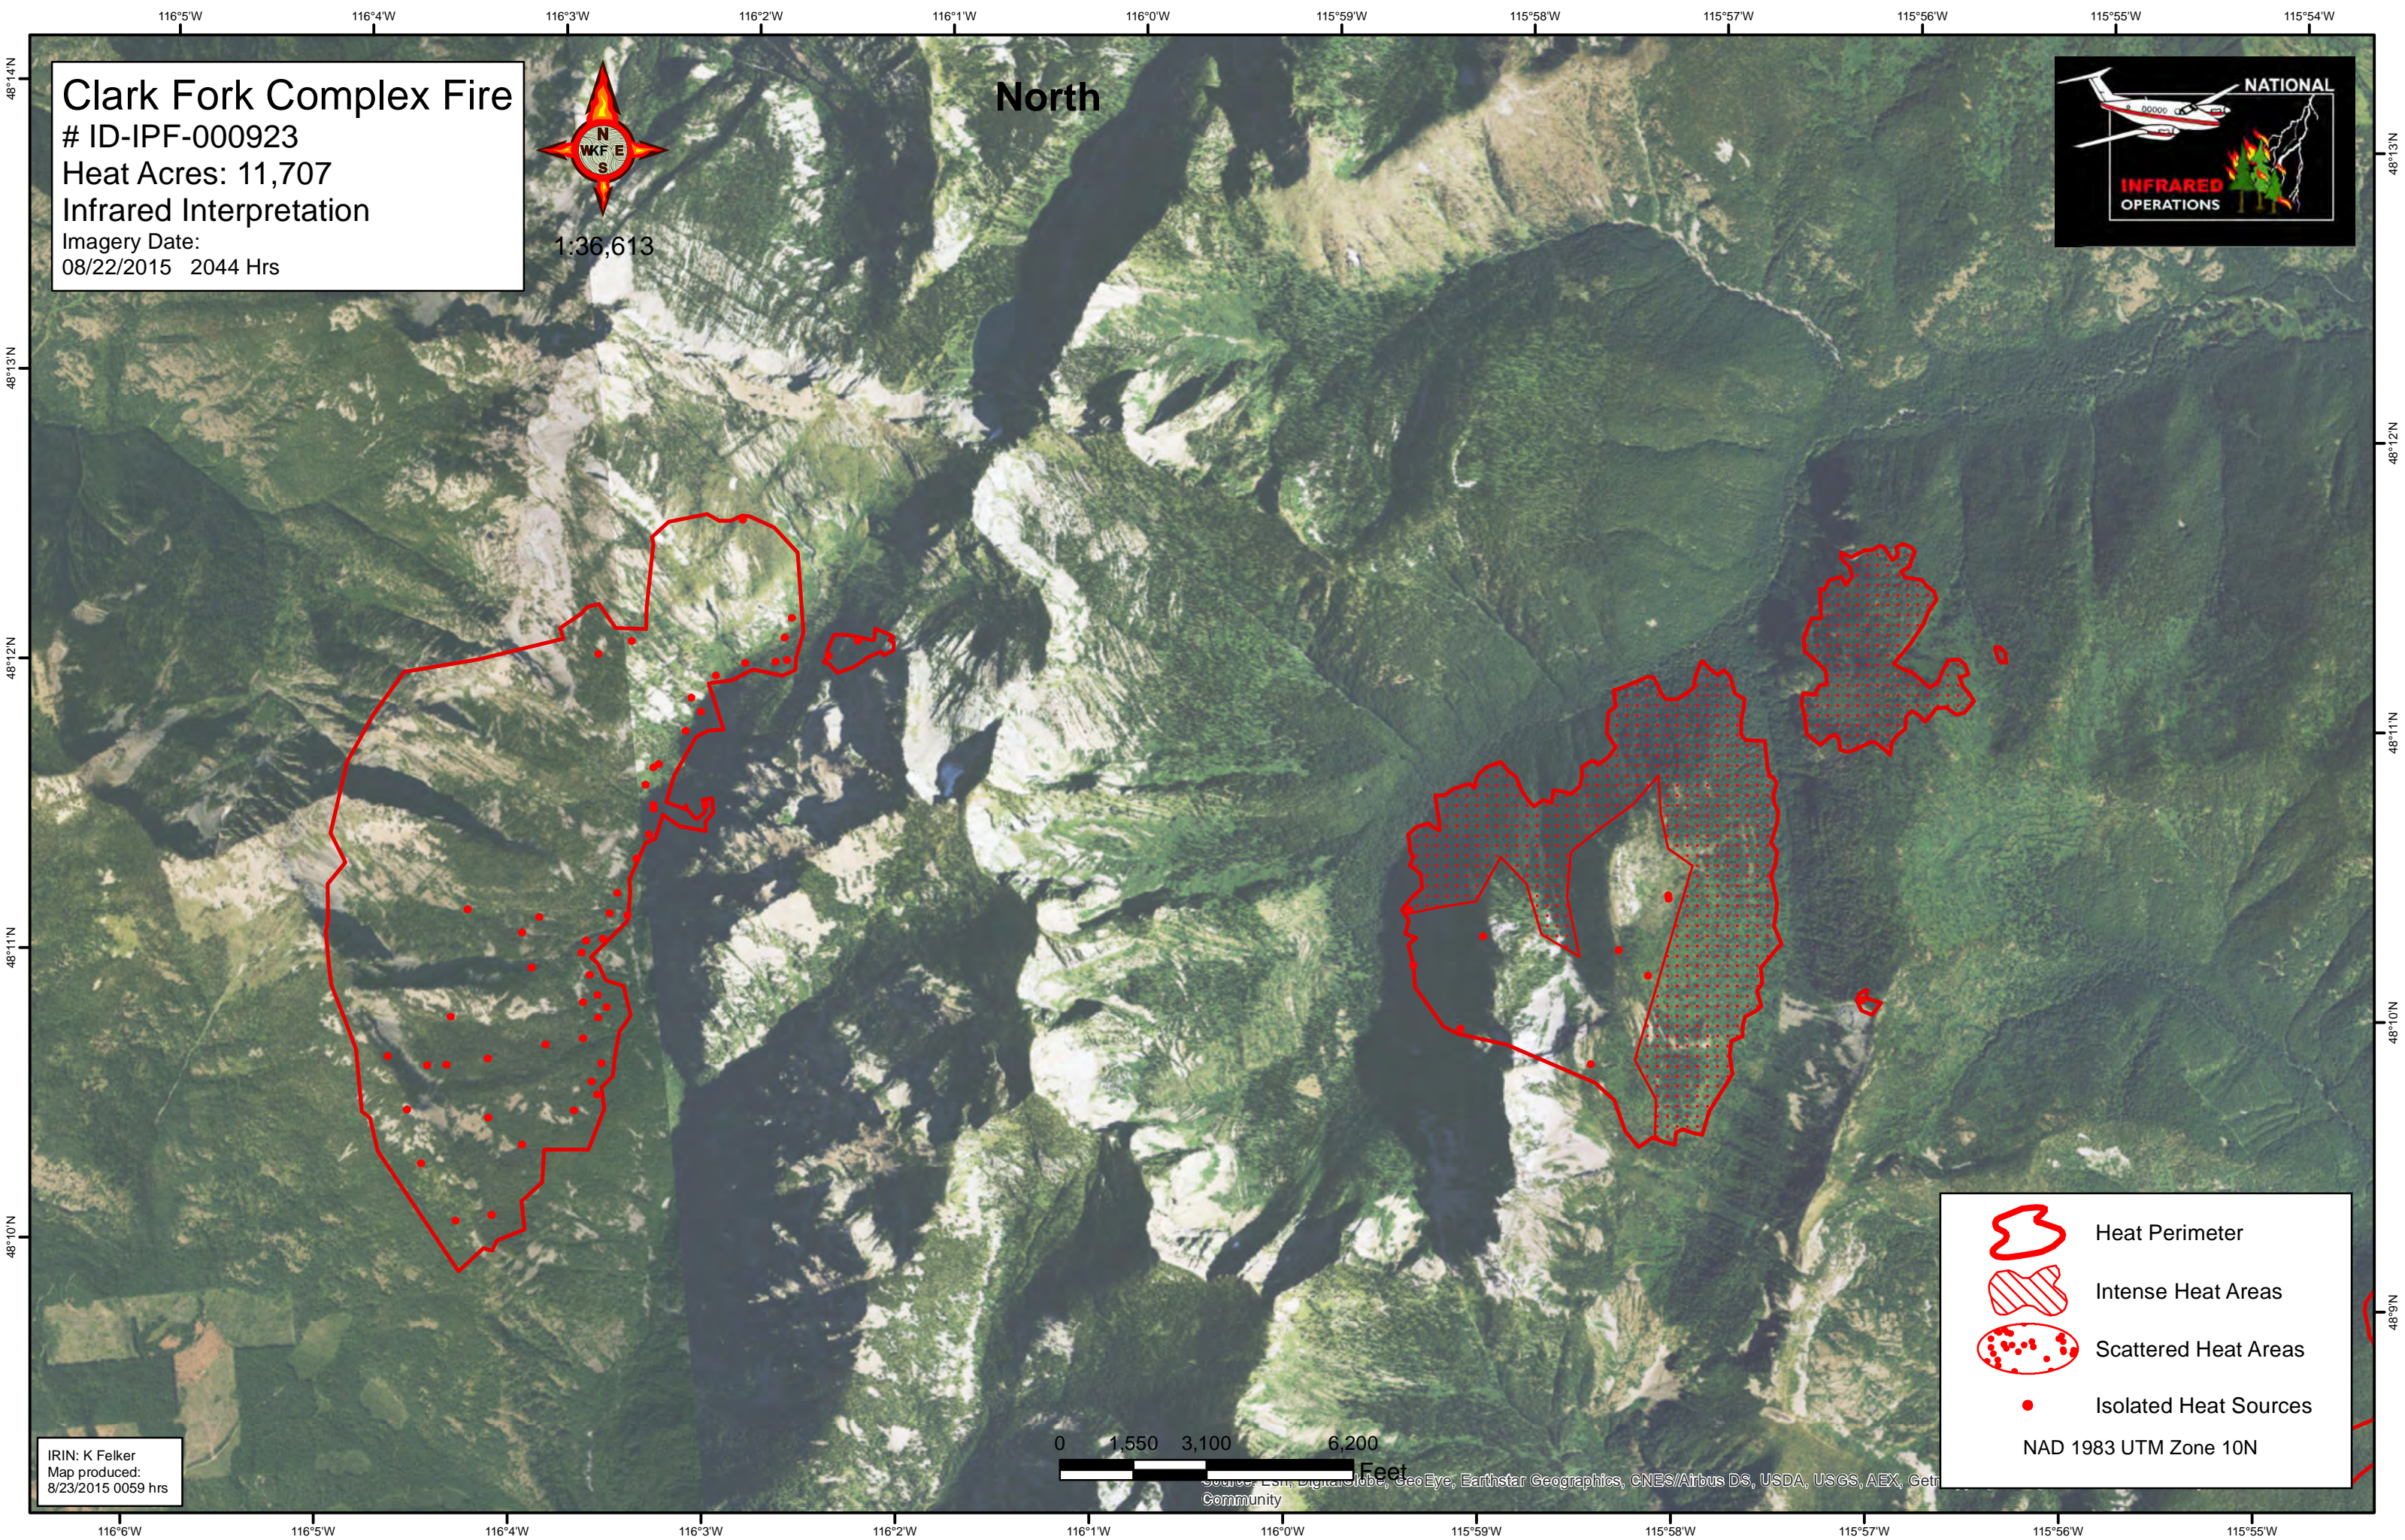

Clark Fork Complex Fire
ID-IPF-000923
Heat Acres: 11,707
Infrared Interpretation
Imagery Date:
08/22/2015 2044 Hrs

North

IRIN: K Felker
Map produced:
8/23/2015 0059 hrs

	Heat Perimeter
	Intense Heat Areas
	Scattered Heat Areas
	Isolated Heat Sources
NAD 1983 UTM Zone 10N	

Source: Esri, DigitalGlobe, GeoEye, Earthstar Geographics, CNES/Airbus DS, USDA, USGS, AEX, Getacommunity