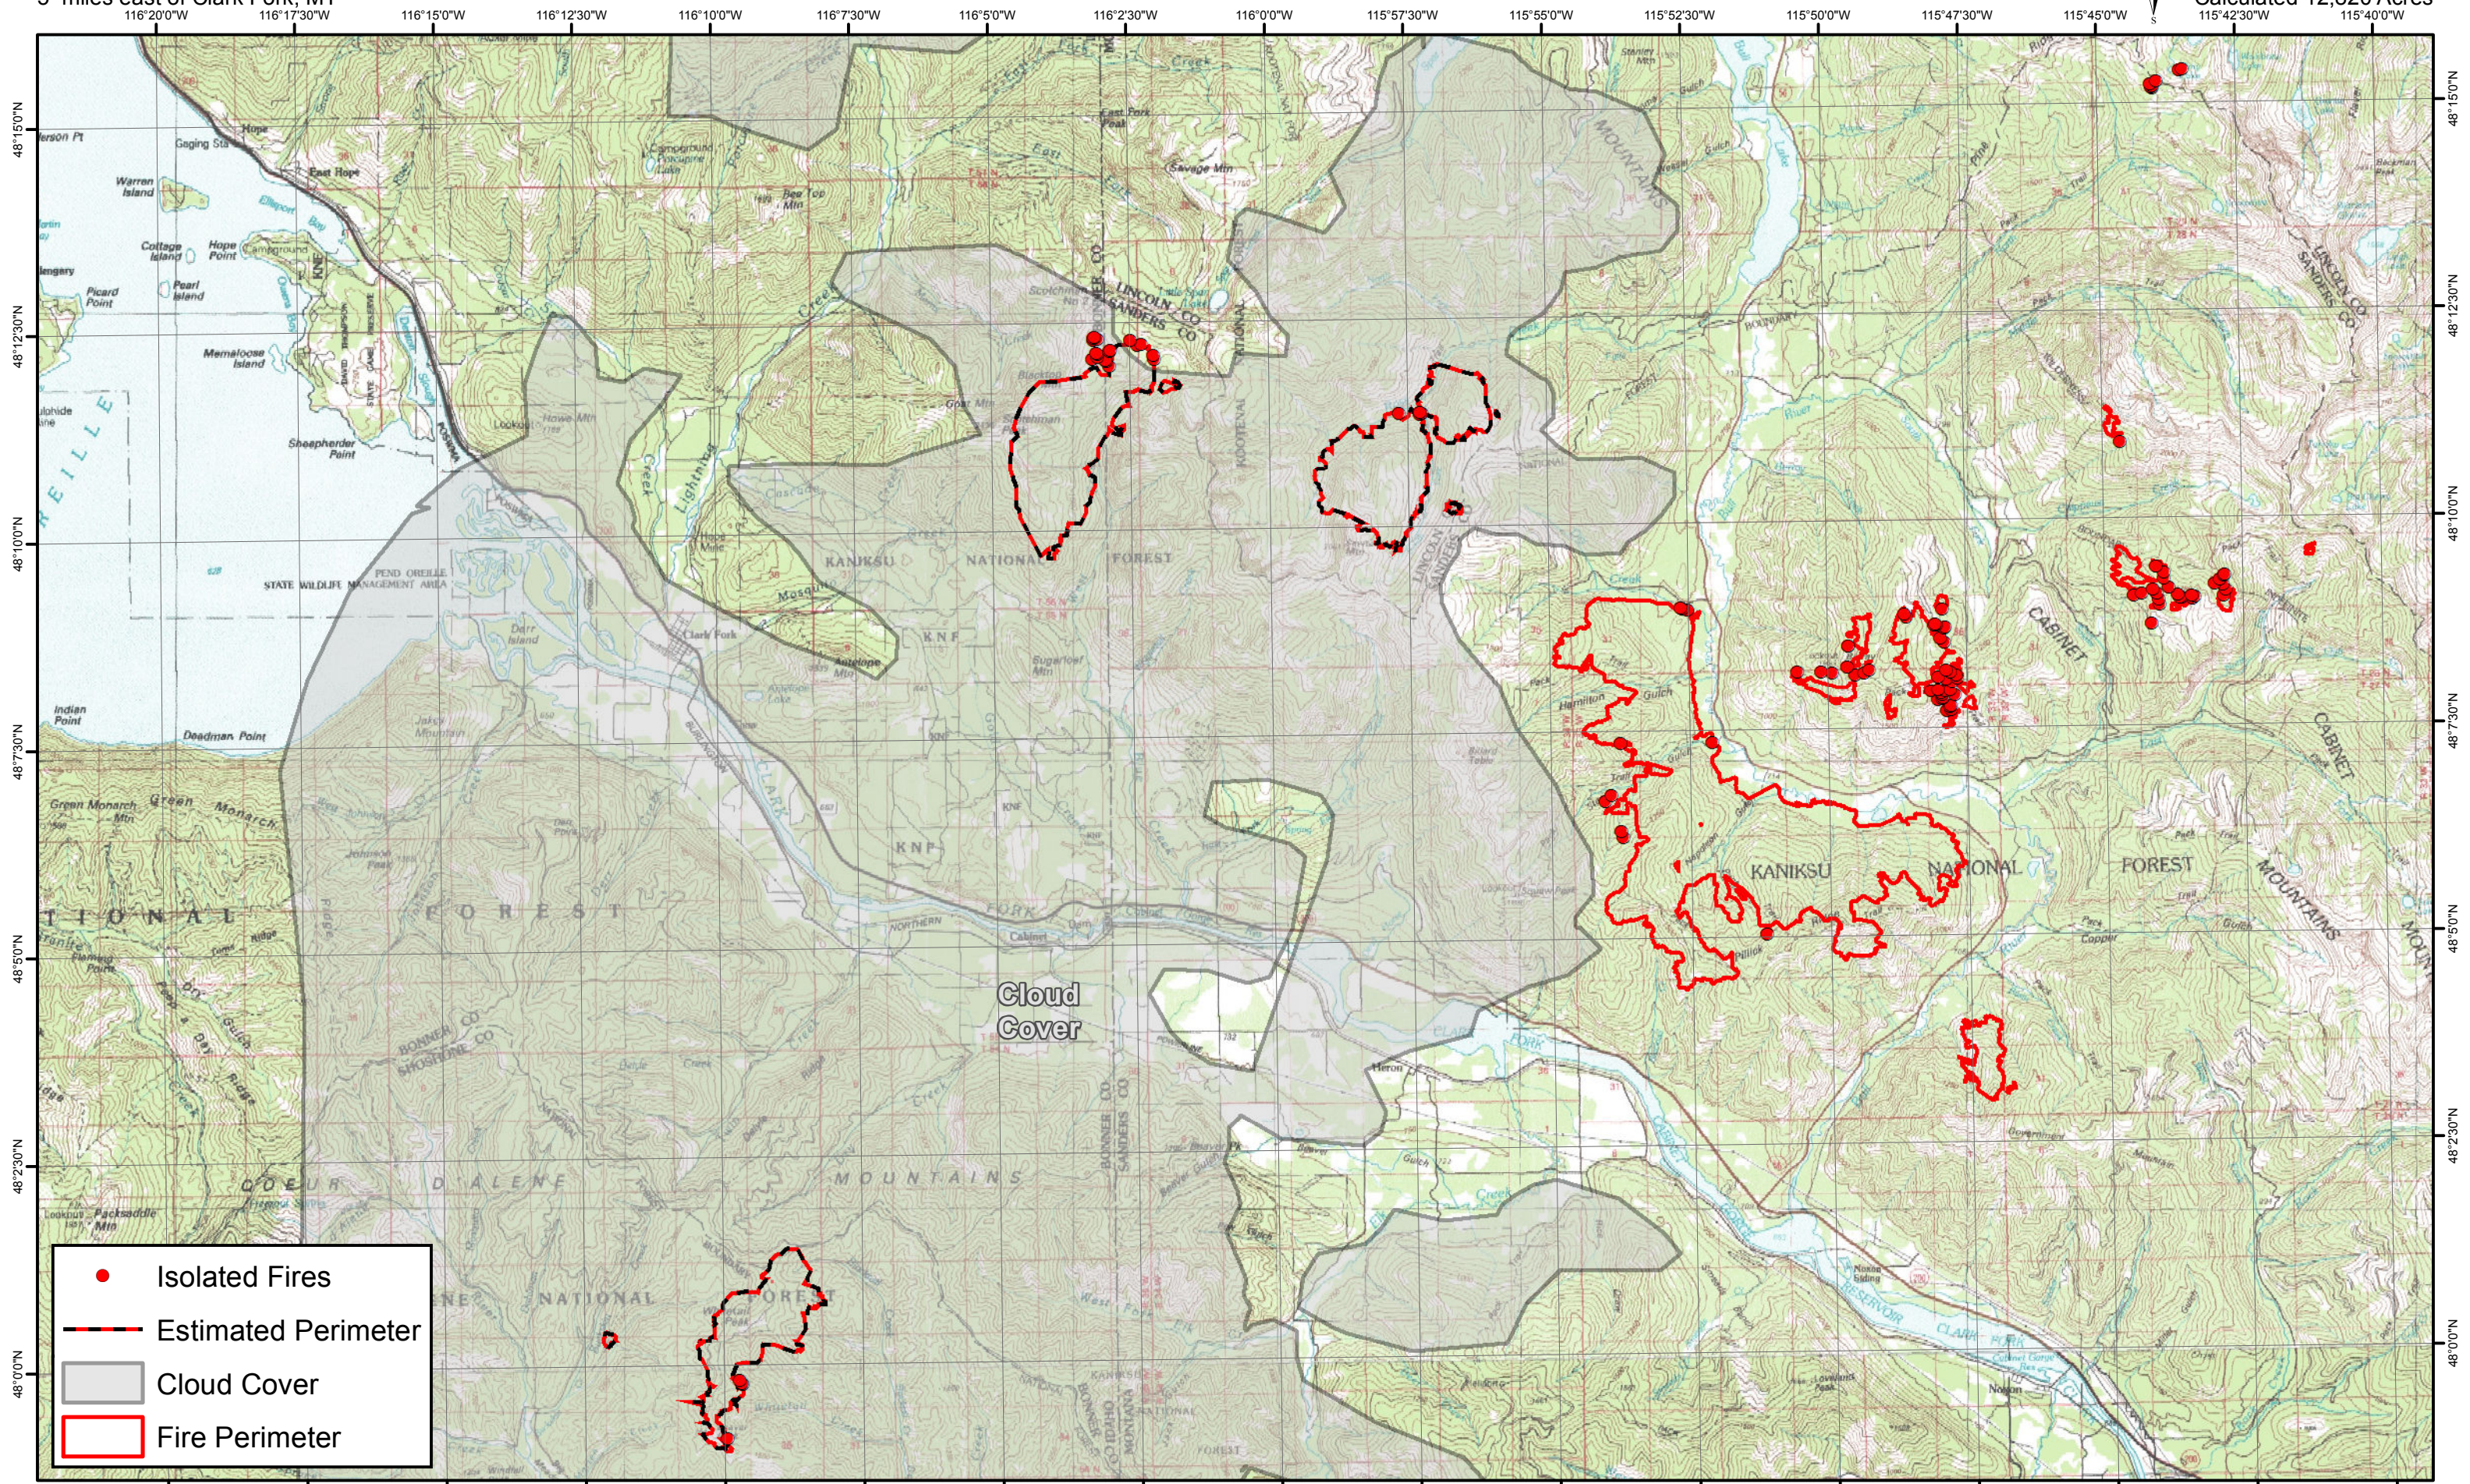

Clark Fork Complex Wildfire  
Kaniksu and Kootenai National Forests  
5 miles east of Clark Fork, MT

26 August 2015  
c. 0345 UTC  
Calculated 12,820 Acres

- Isolated Fires
- Estimated Perimeter
- Cloud Cover
- Fire Perimeter