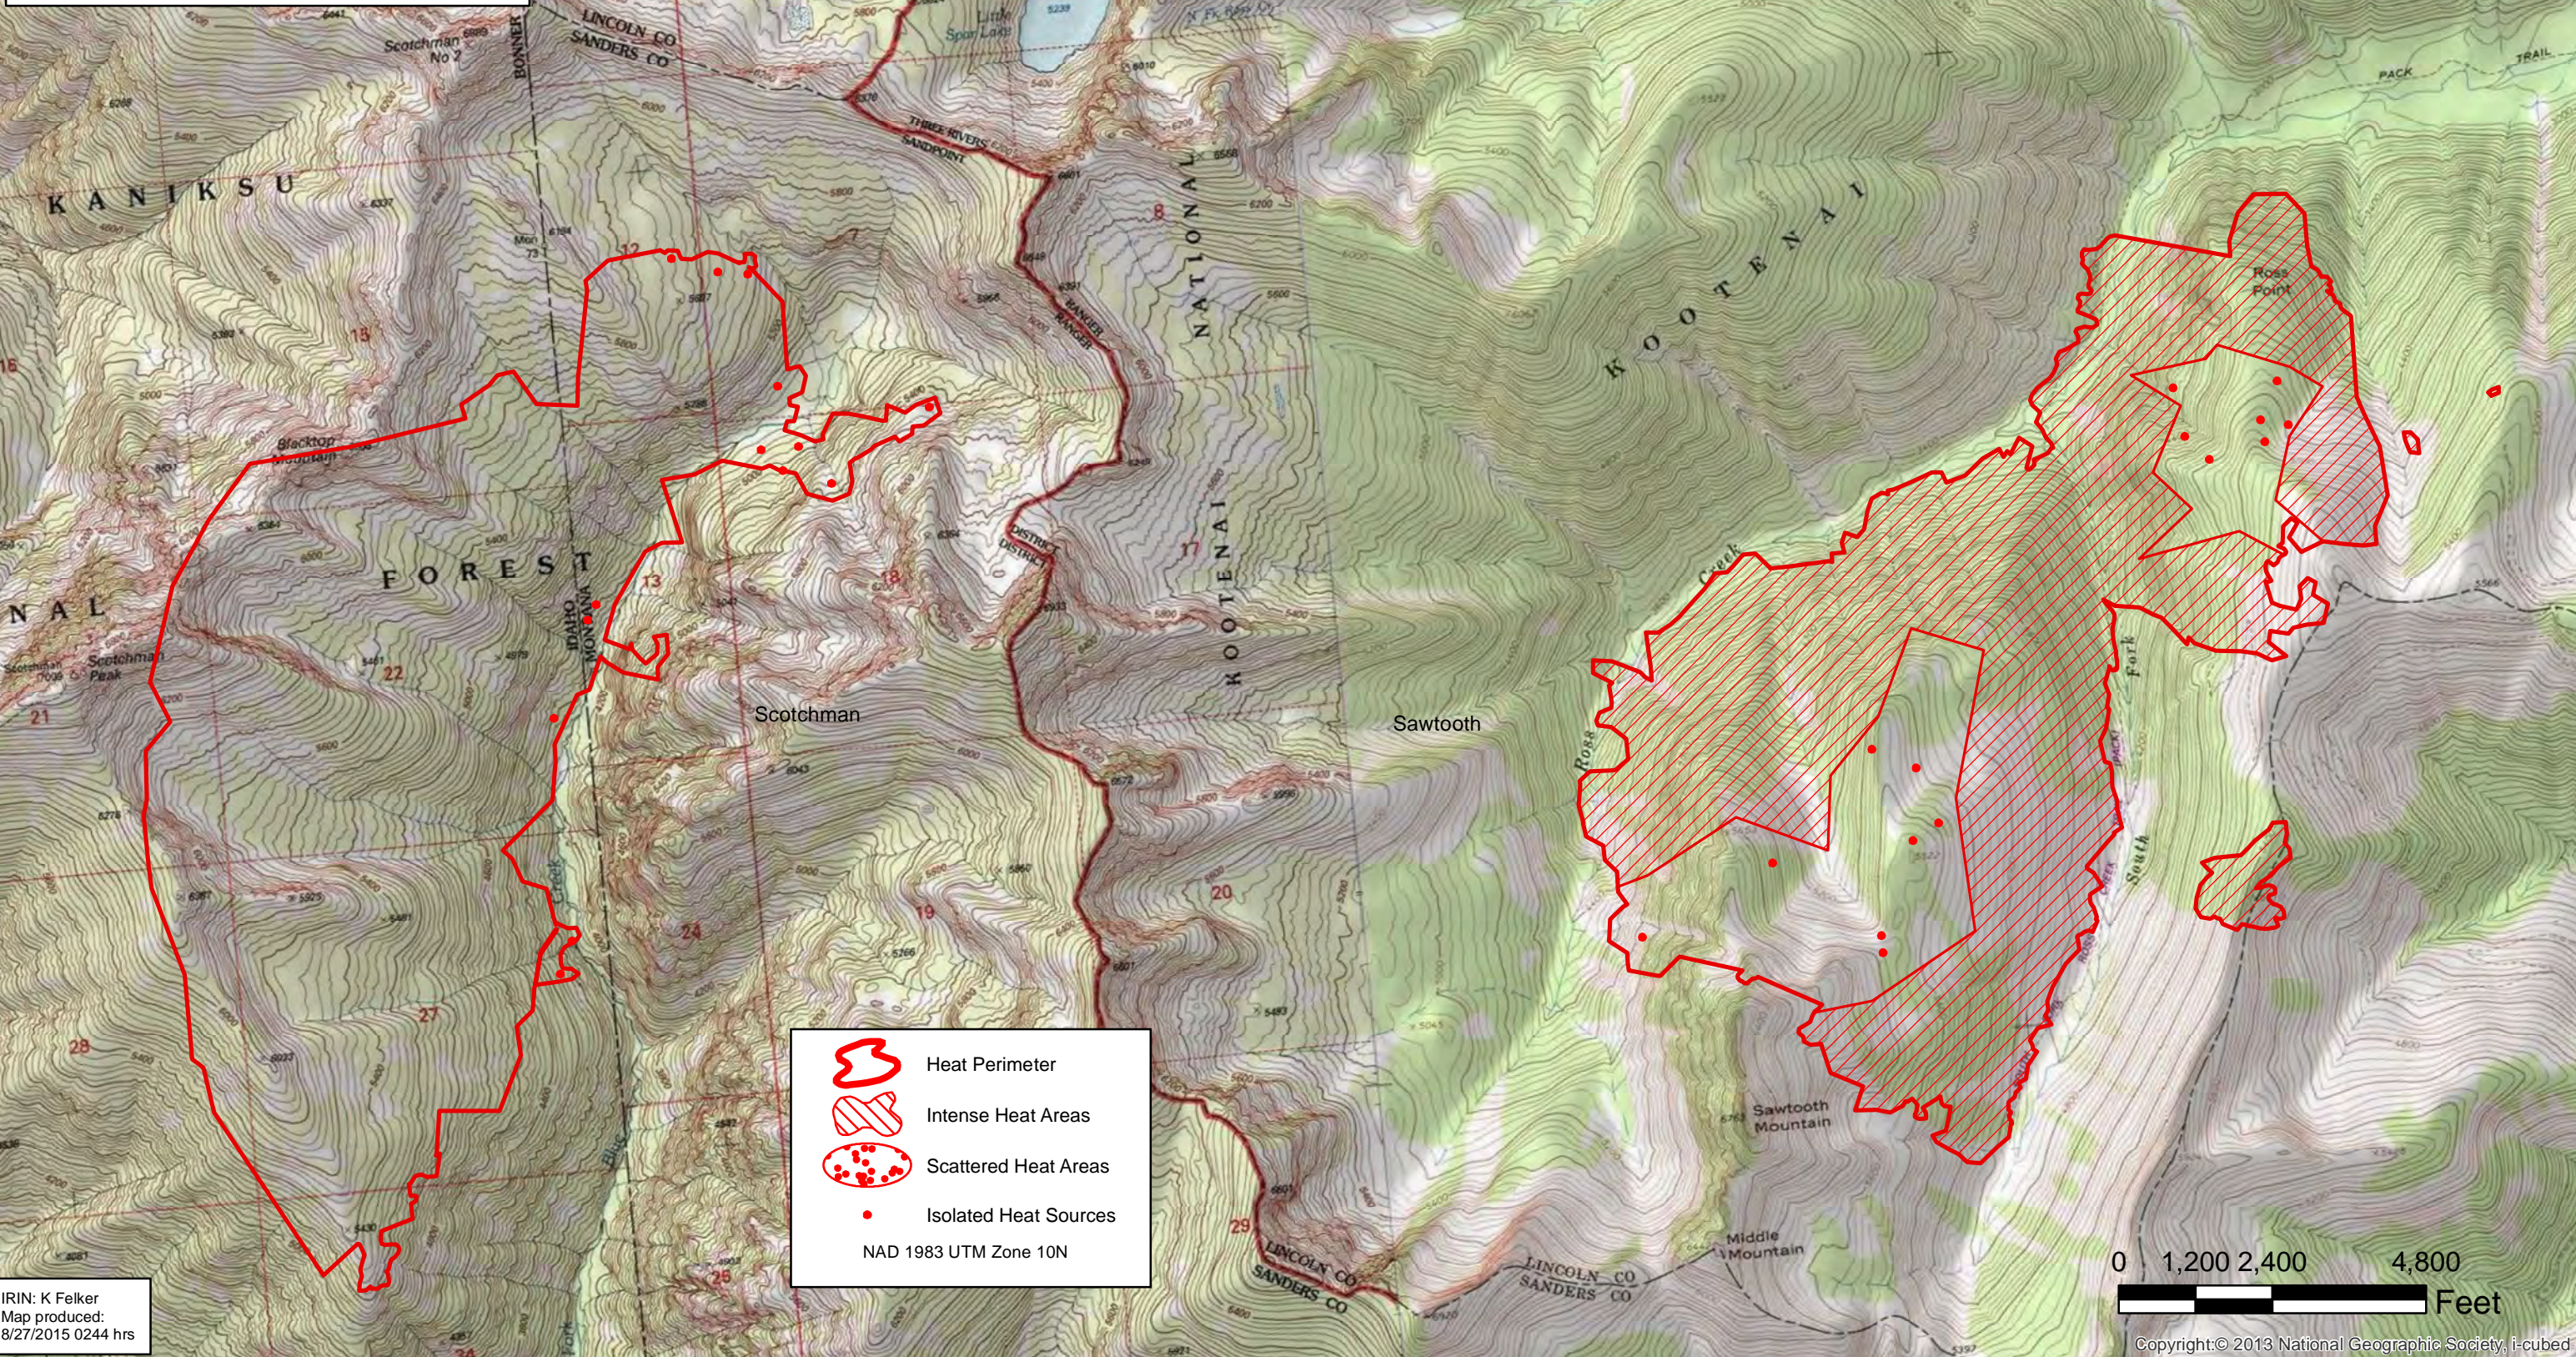

Clark Fork Complex Fire
ID-IPF-000923
Heat Acres: 13,979
Infrared Interpretation
Imagery Date:
08/26/2015 2143 Hrs

-  Heat Perimeter
-  Intense Heat Areas
-  Scattered Heat Areas
-  Isolated Heat Sources

NAD 1983 UTM Zone 10N

IRIN: K Felker
Map produced:
8/27/2015 0244 hrs

Copyright © 2013 National Geographic Society, i-cubed