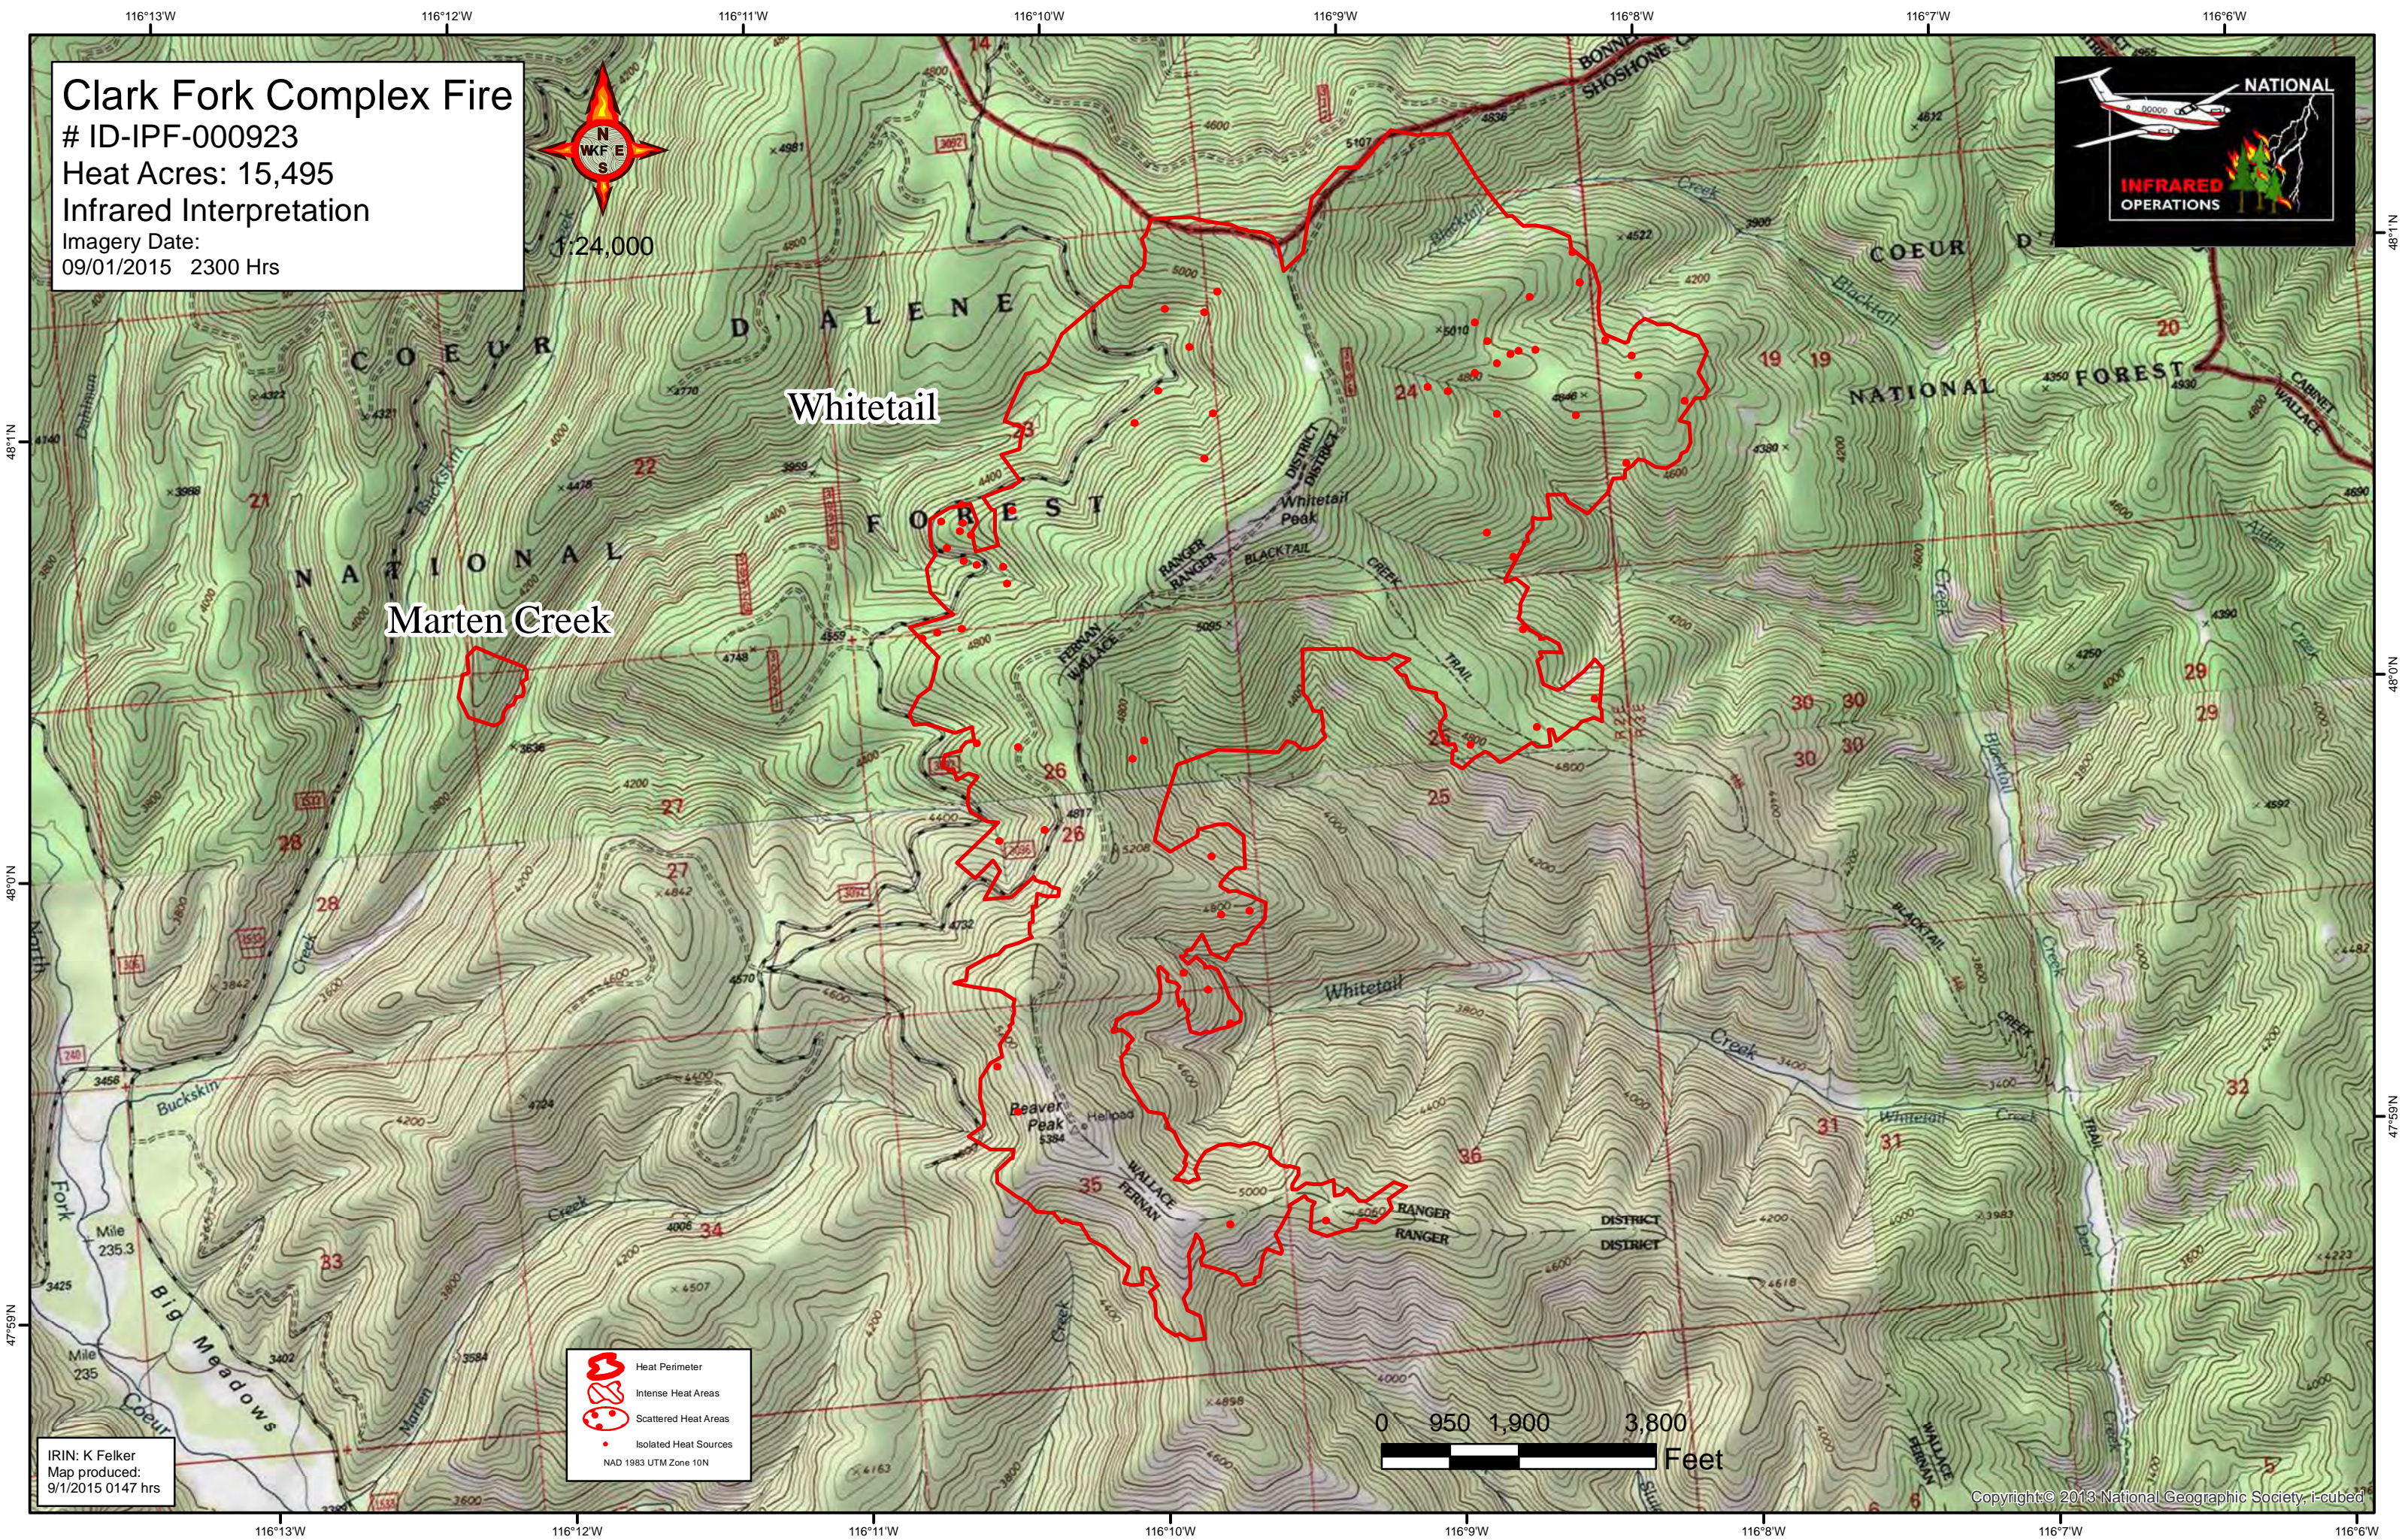

Clark Fork Complex Fire
 # ID-IPF-000923
 Heat Acres: 15,495
 Infrared Interpretation
 Imagery Date:
 09/01/2015 2300 Hrs

- Heat Perimeter
 - Intense Heat Areas
 - Scattered Heat Areas
 - Isolated Heat Sources
- NAD 1983 UTM Zone 10N

IRIN: K Felker
 Map produced:
 9/1/2015 0147 hrs