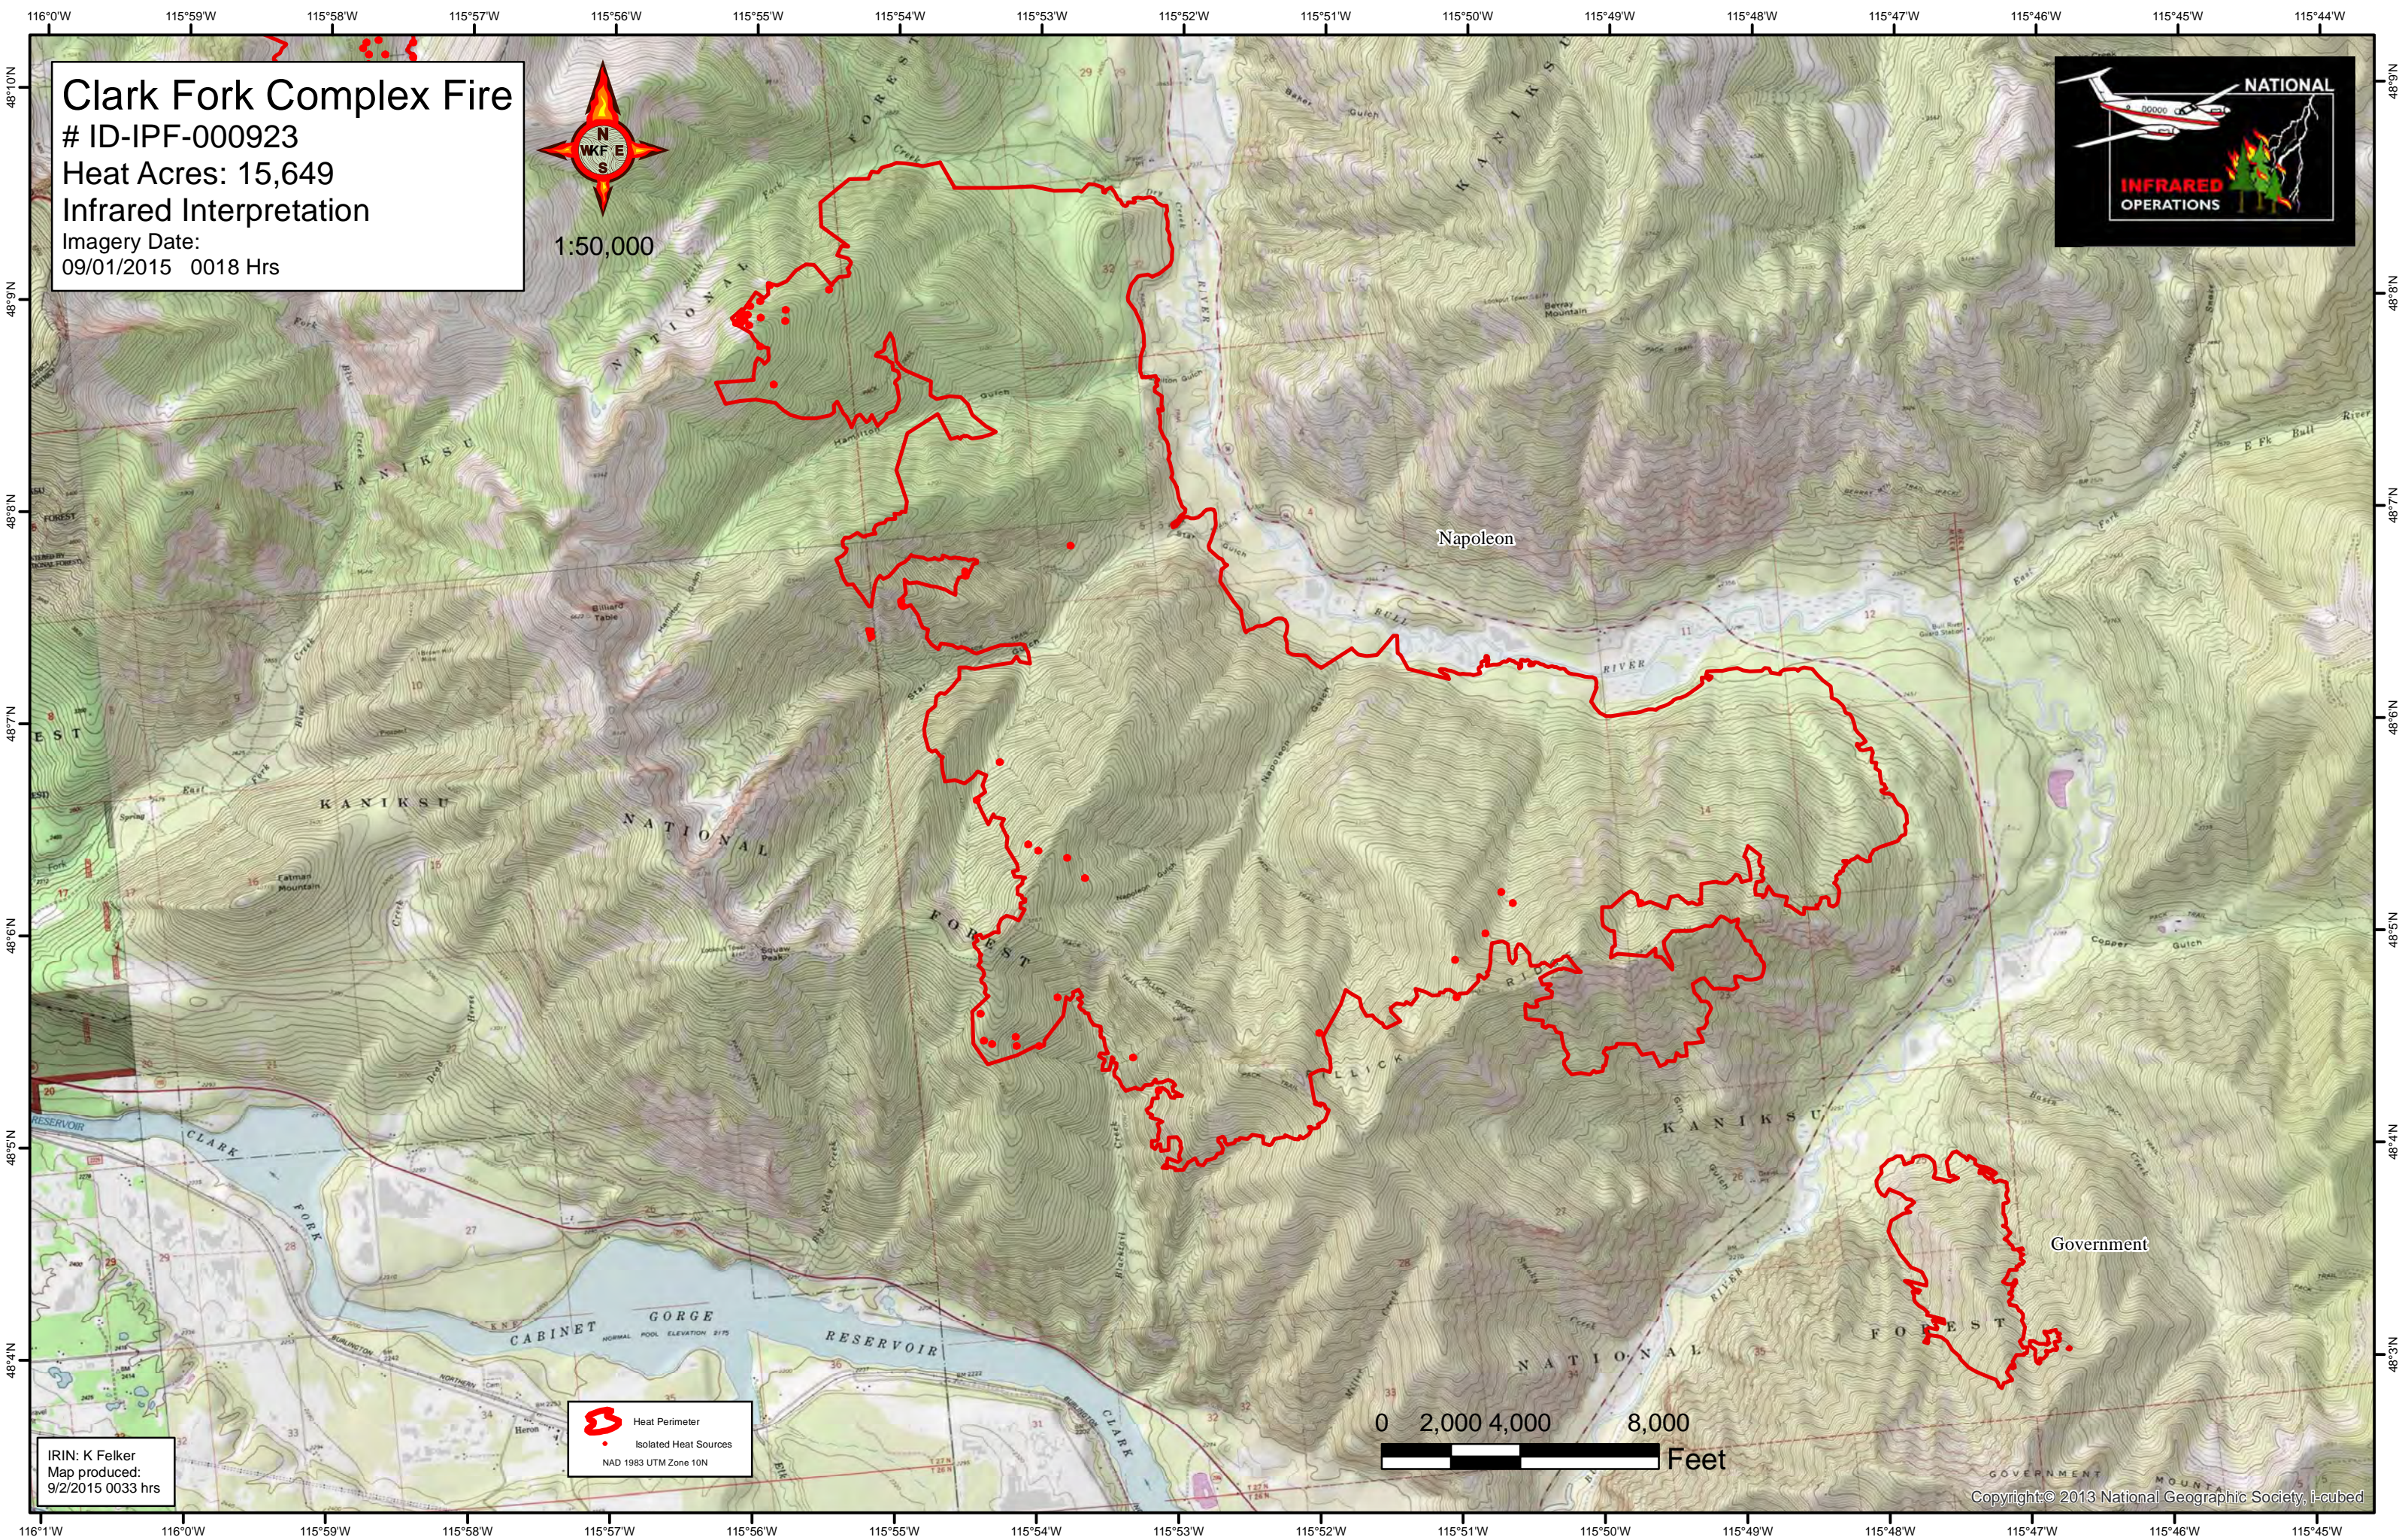

Clark Fork Complex Fire
ID-IPF-000923
Heat Acres: 15,649
Infrared Interpretation
Imagery Date:
09/01/2015 0018 Hrs

 Heat Perimeter
 Isolated Heat Sources
NAD 1983 UTM Zone 10N

0 2,000 4,000 8,000
Feet

IRIN: K Felker
Map produced:
9/2/2015 0033 hrs