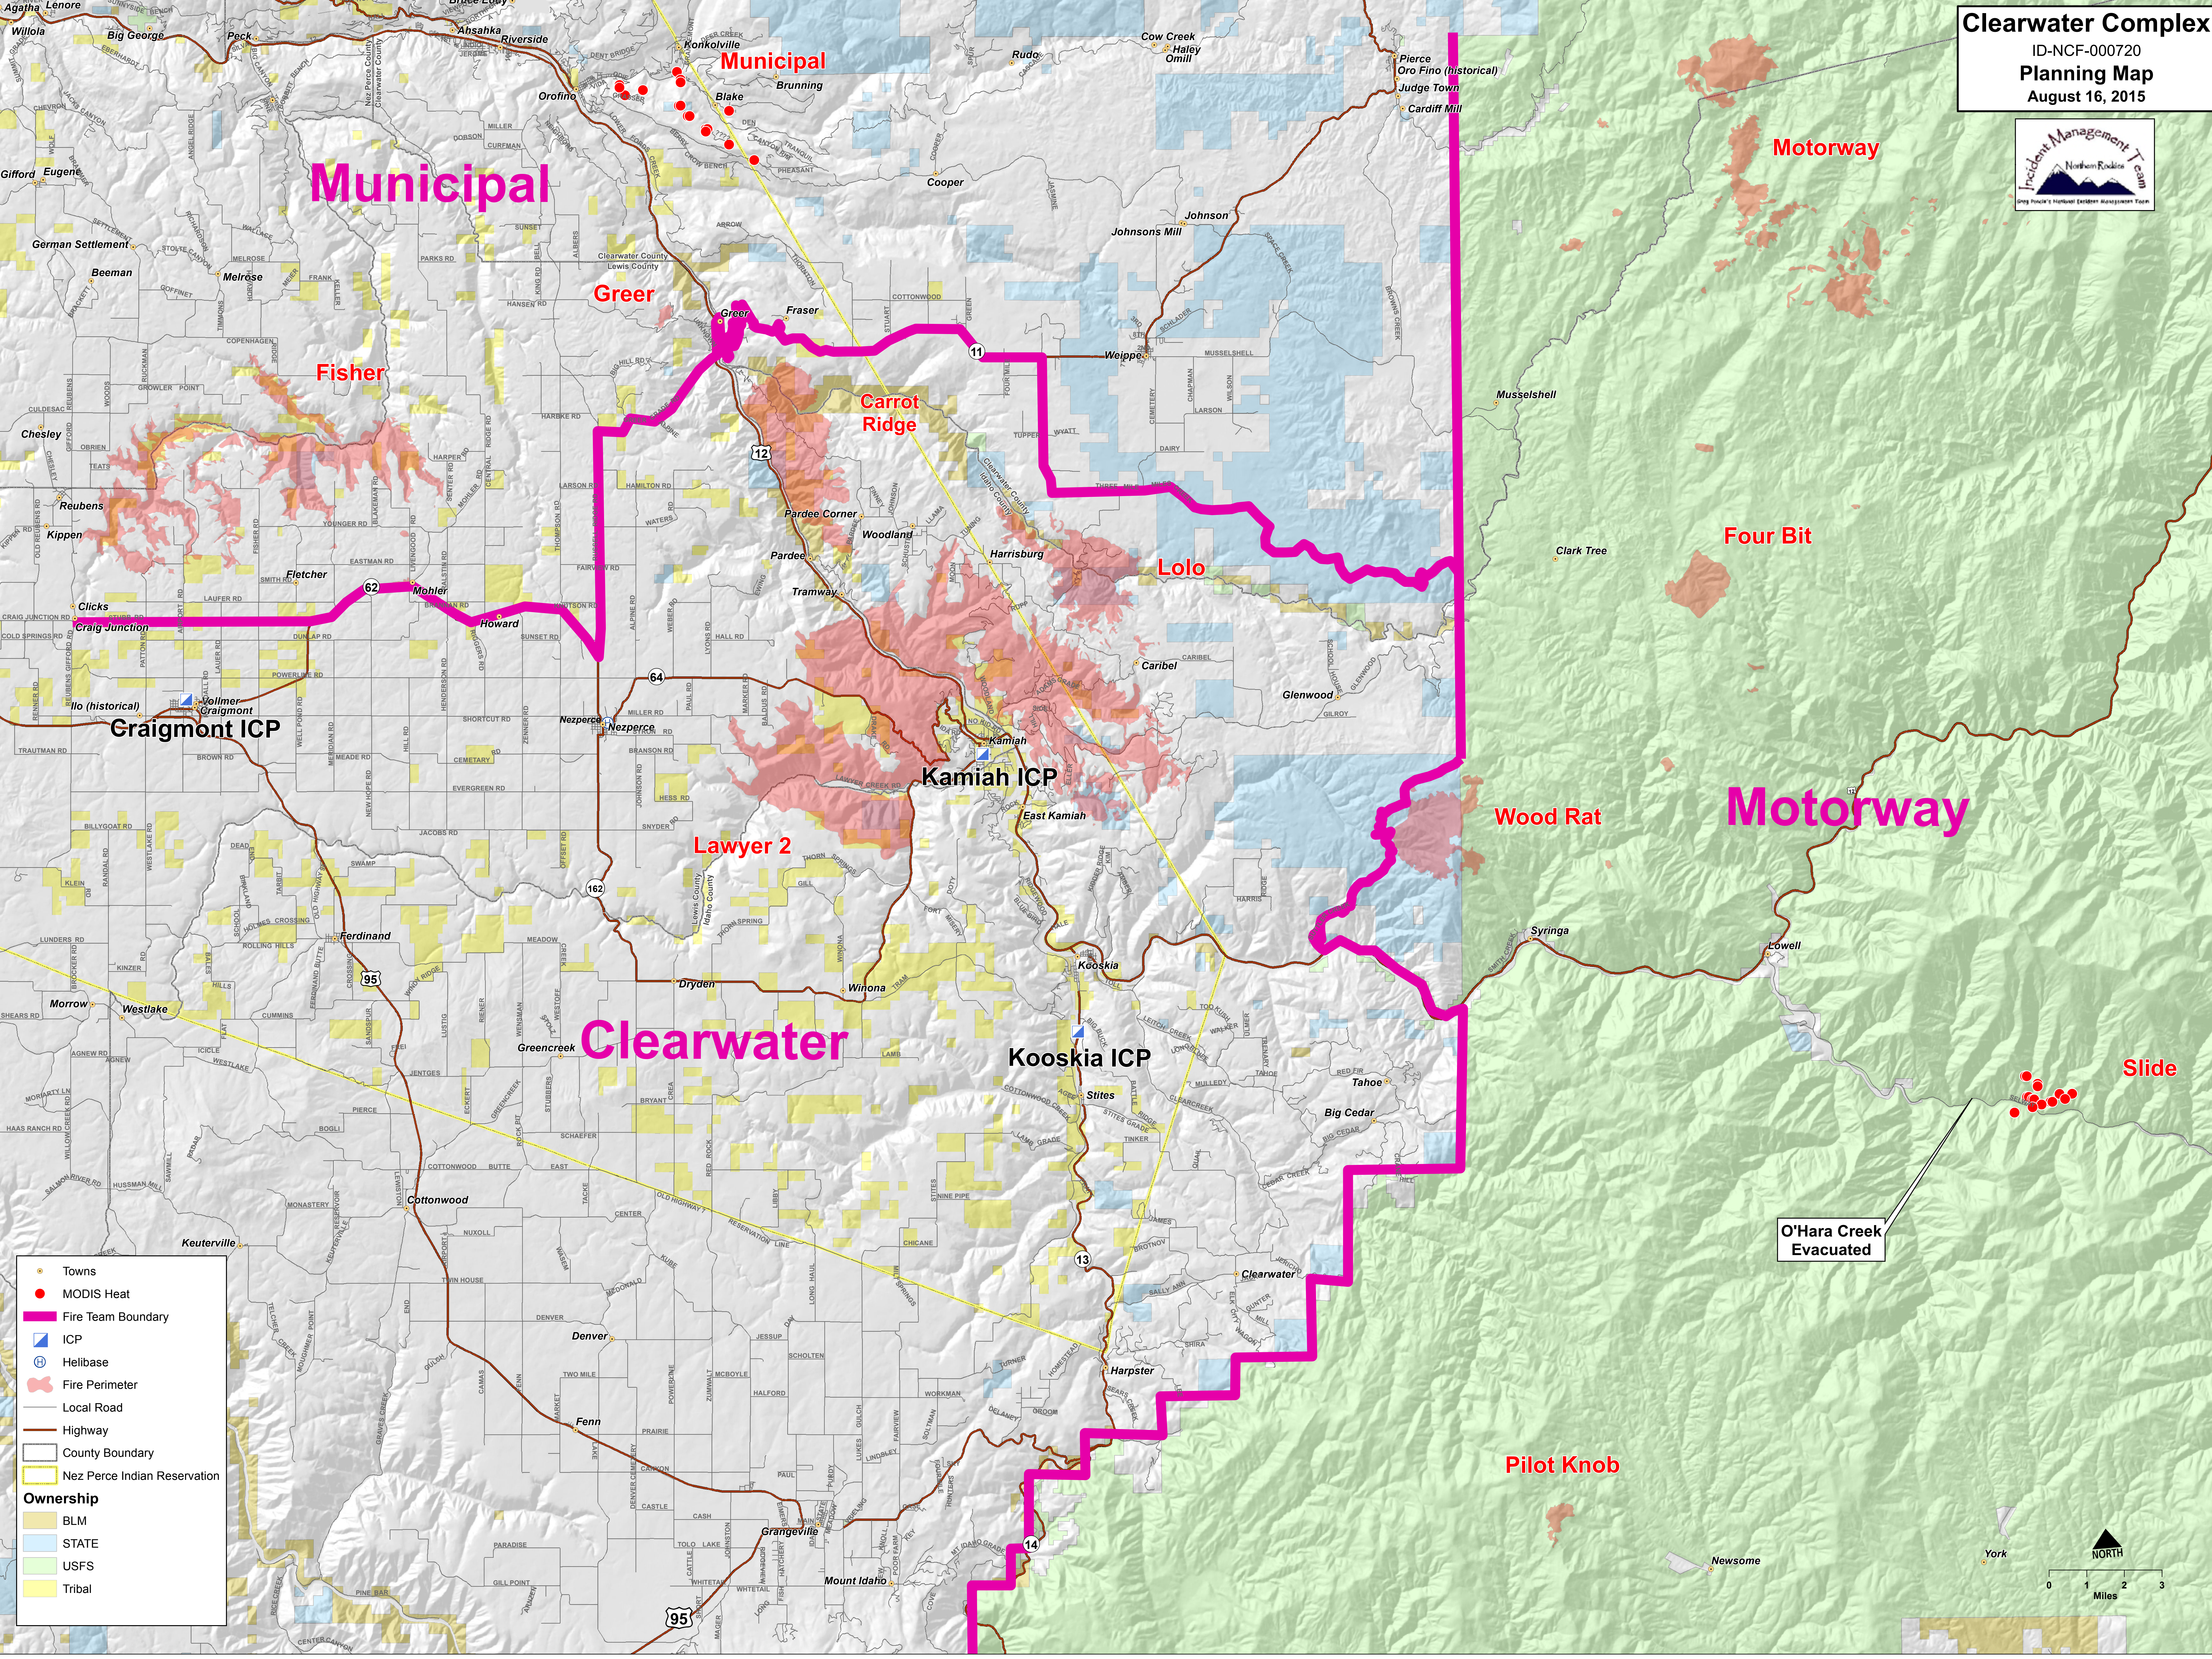

Clearwater Complex

ID-NCF-000720

Planning Map

August 16, 2015

Legend

- Towns
- MODIS Heat
- Fire Team Boundary
- ICP
- Helibase
- Fire Perimeter
- Local Road
- Highway
- County Boundary
- Nez Perce Indian Reservation
- Ownership**
- BLM
- STATE
- USFS
- Tribal