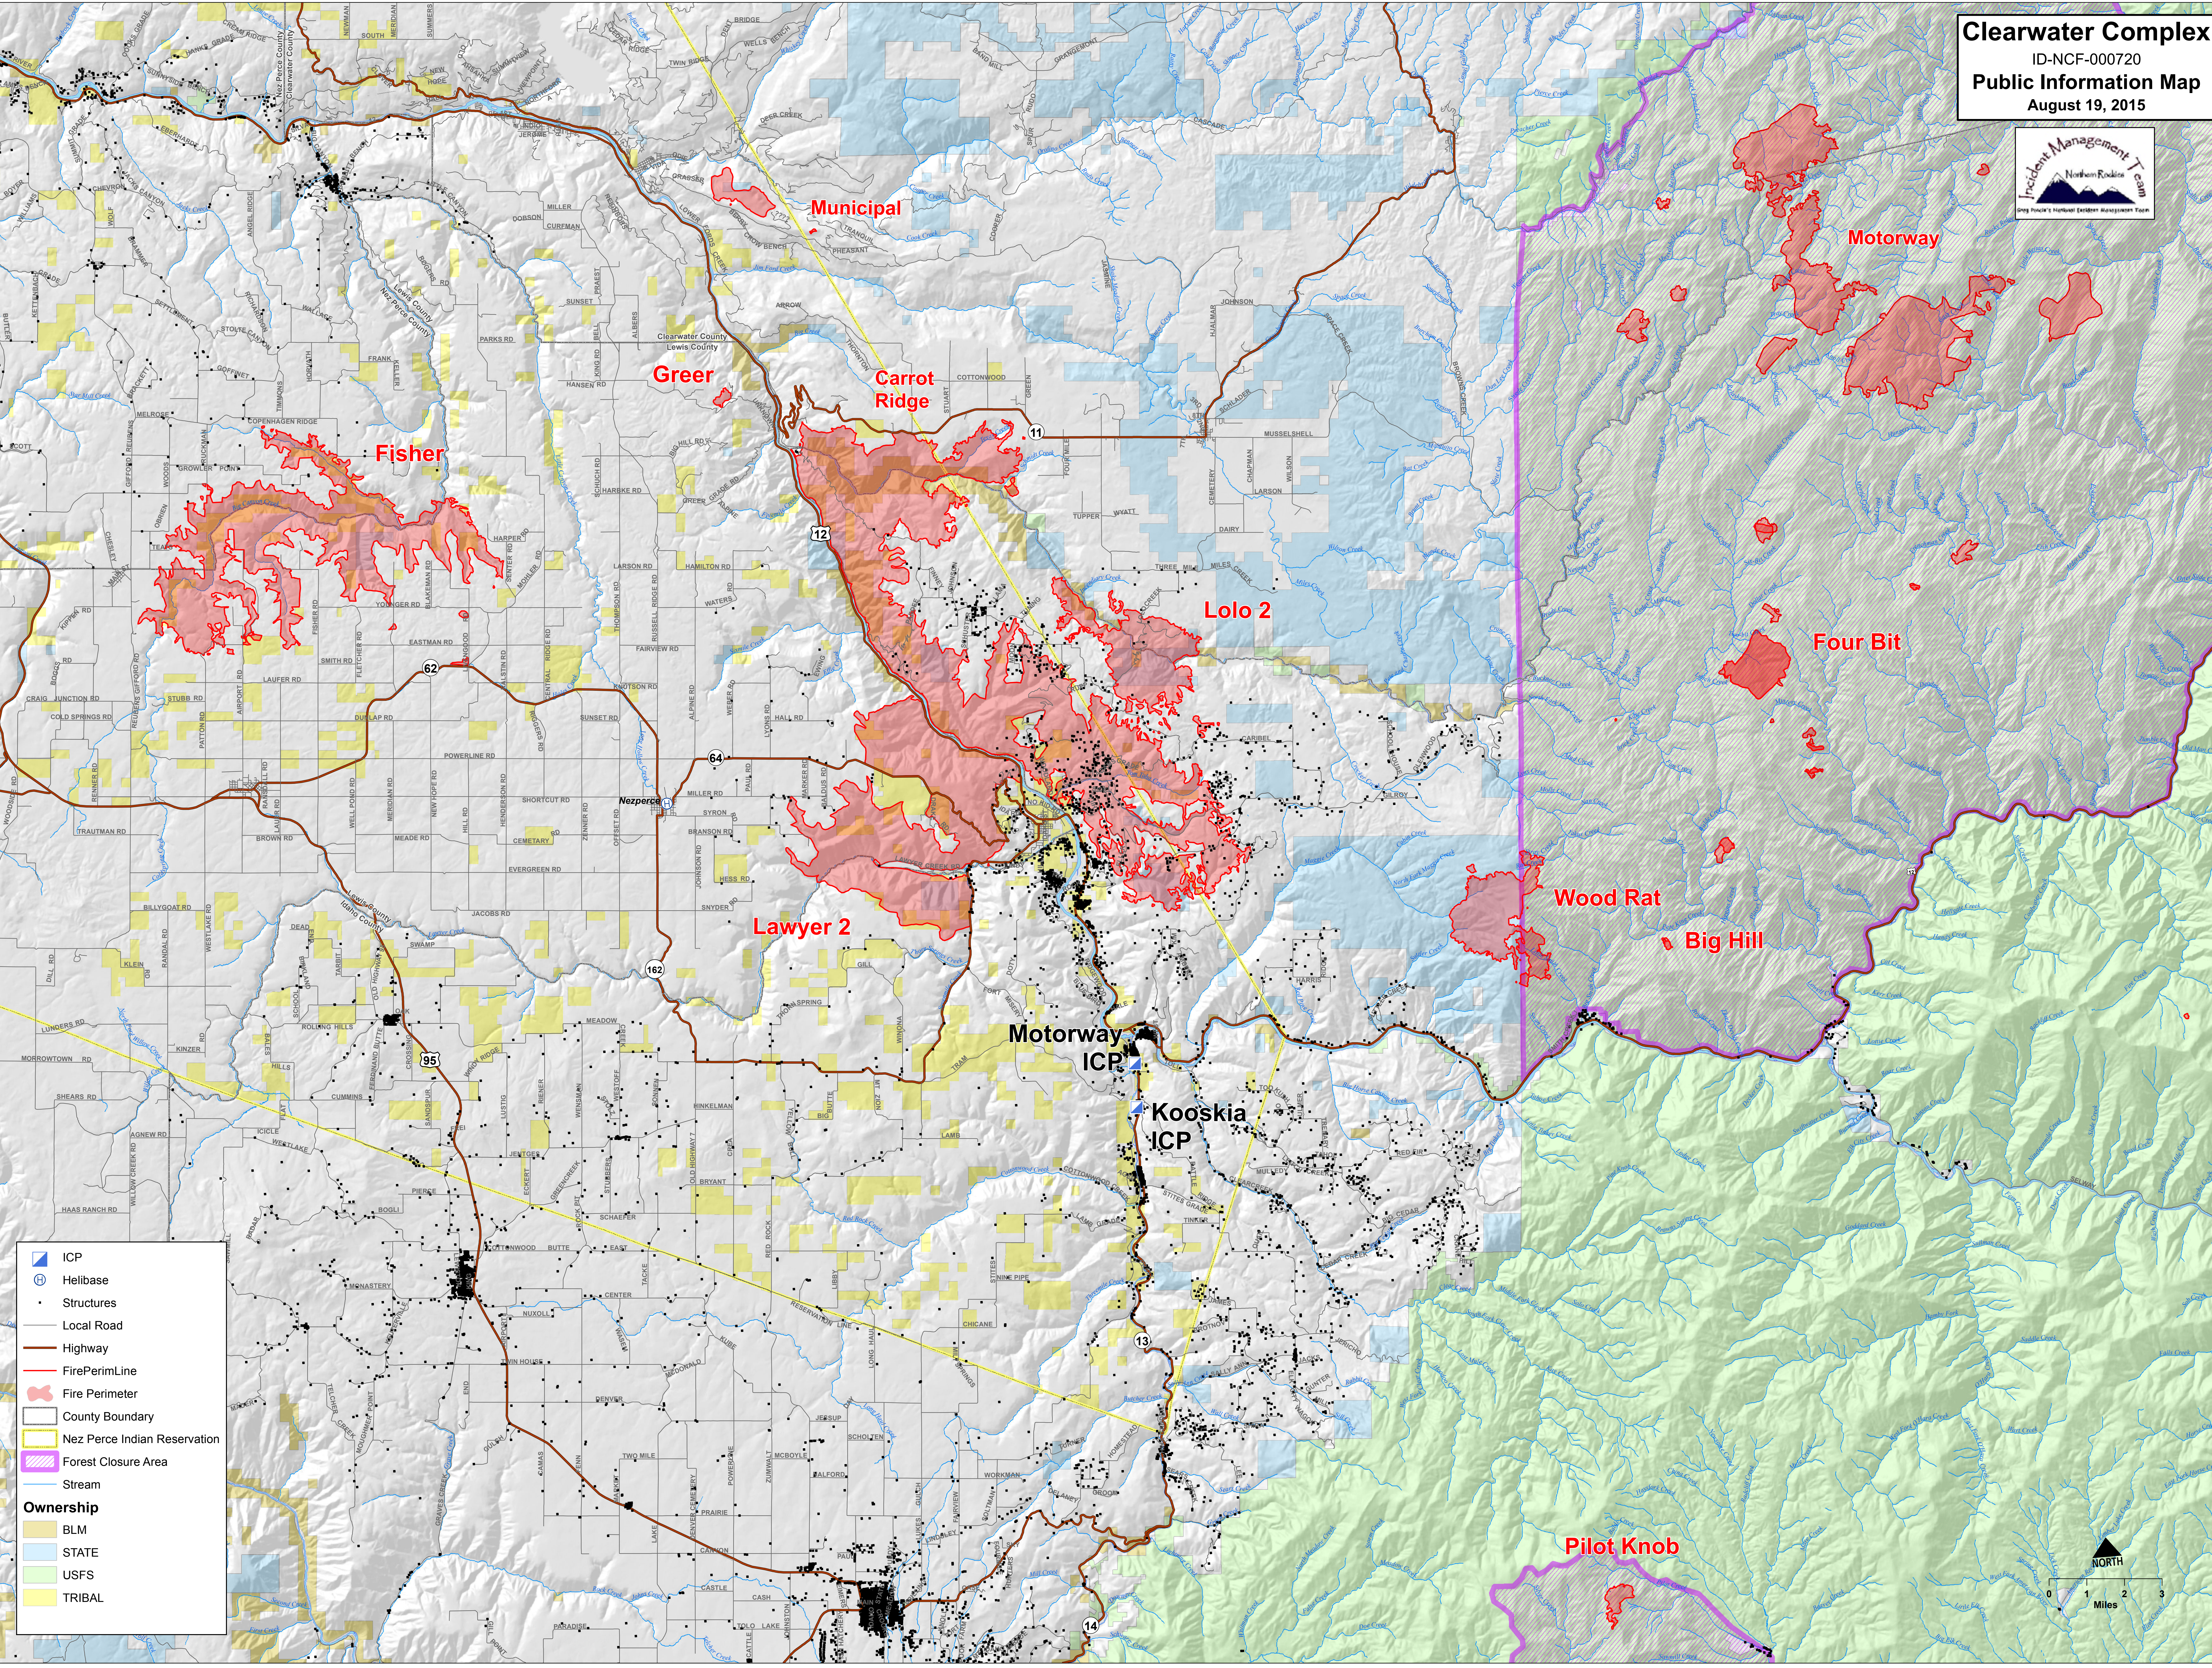

# Clearwater Complex

ID-NCF-000720

Public Information Map

August 19, 2015

	ICP
	Helibase
	Structures
	Local Road
	Highway
	FirePerimLine
	Fire Perimeter
	County Boundary
	Nez Perce Indian Reservation
	Forest Closure Area
	Stream
<b>Ownership</b>	
	BLM
	STATE
	USFS
	TRIBAL