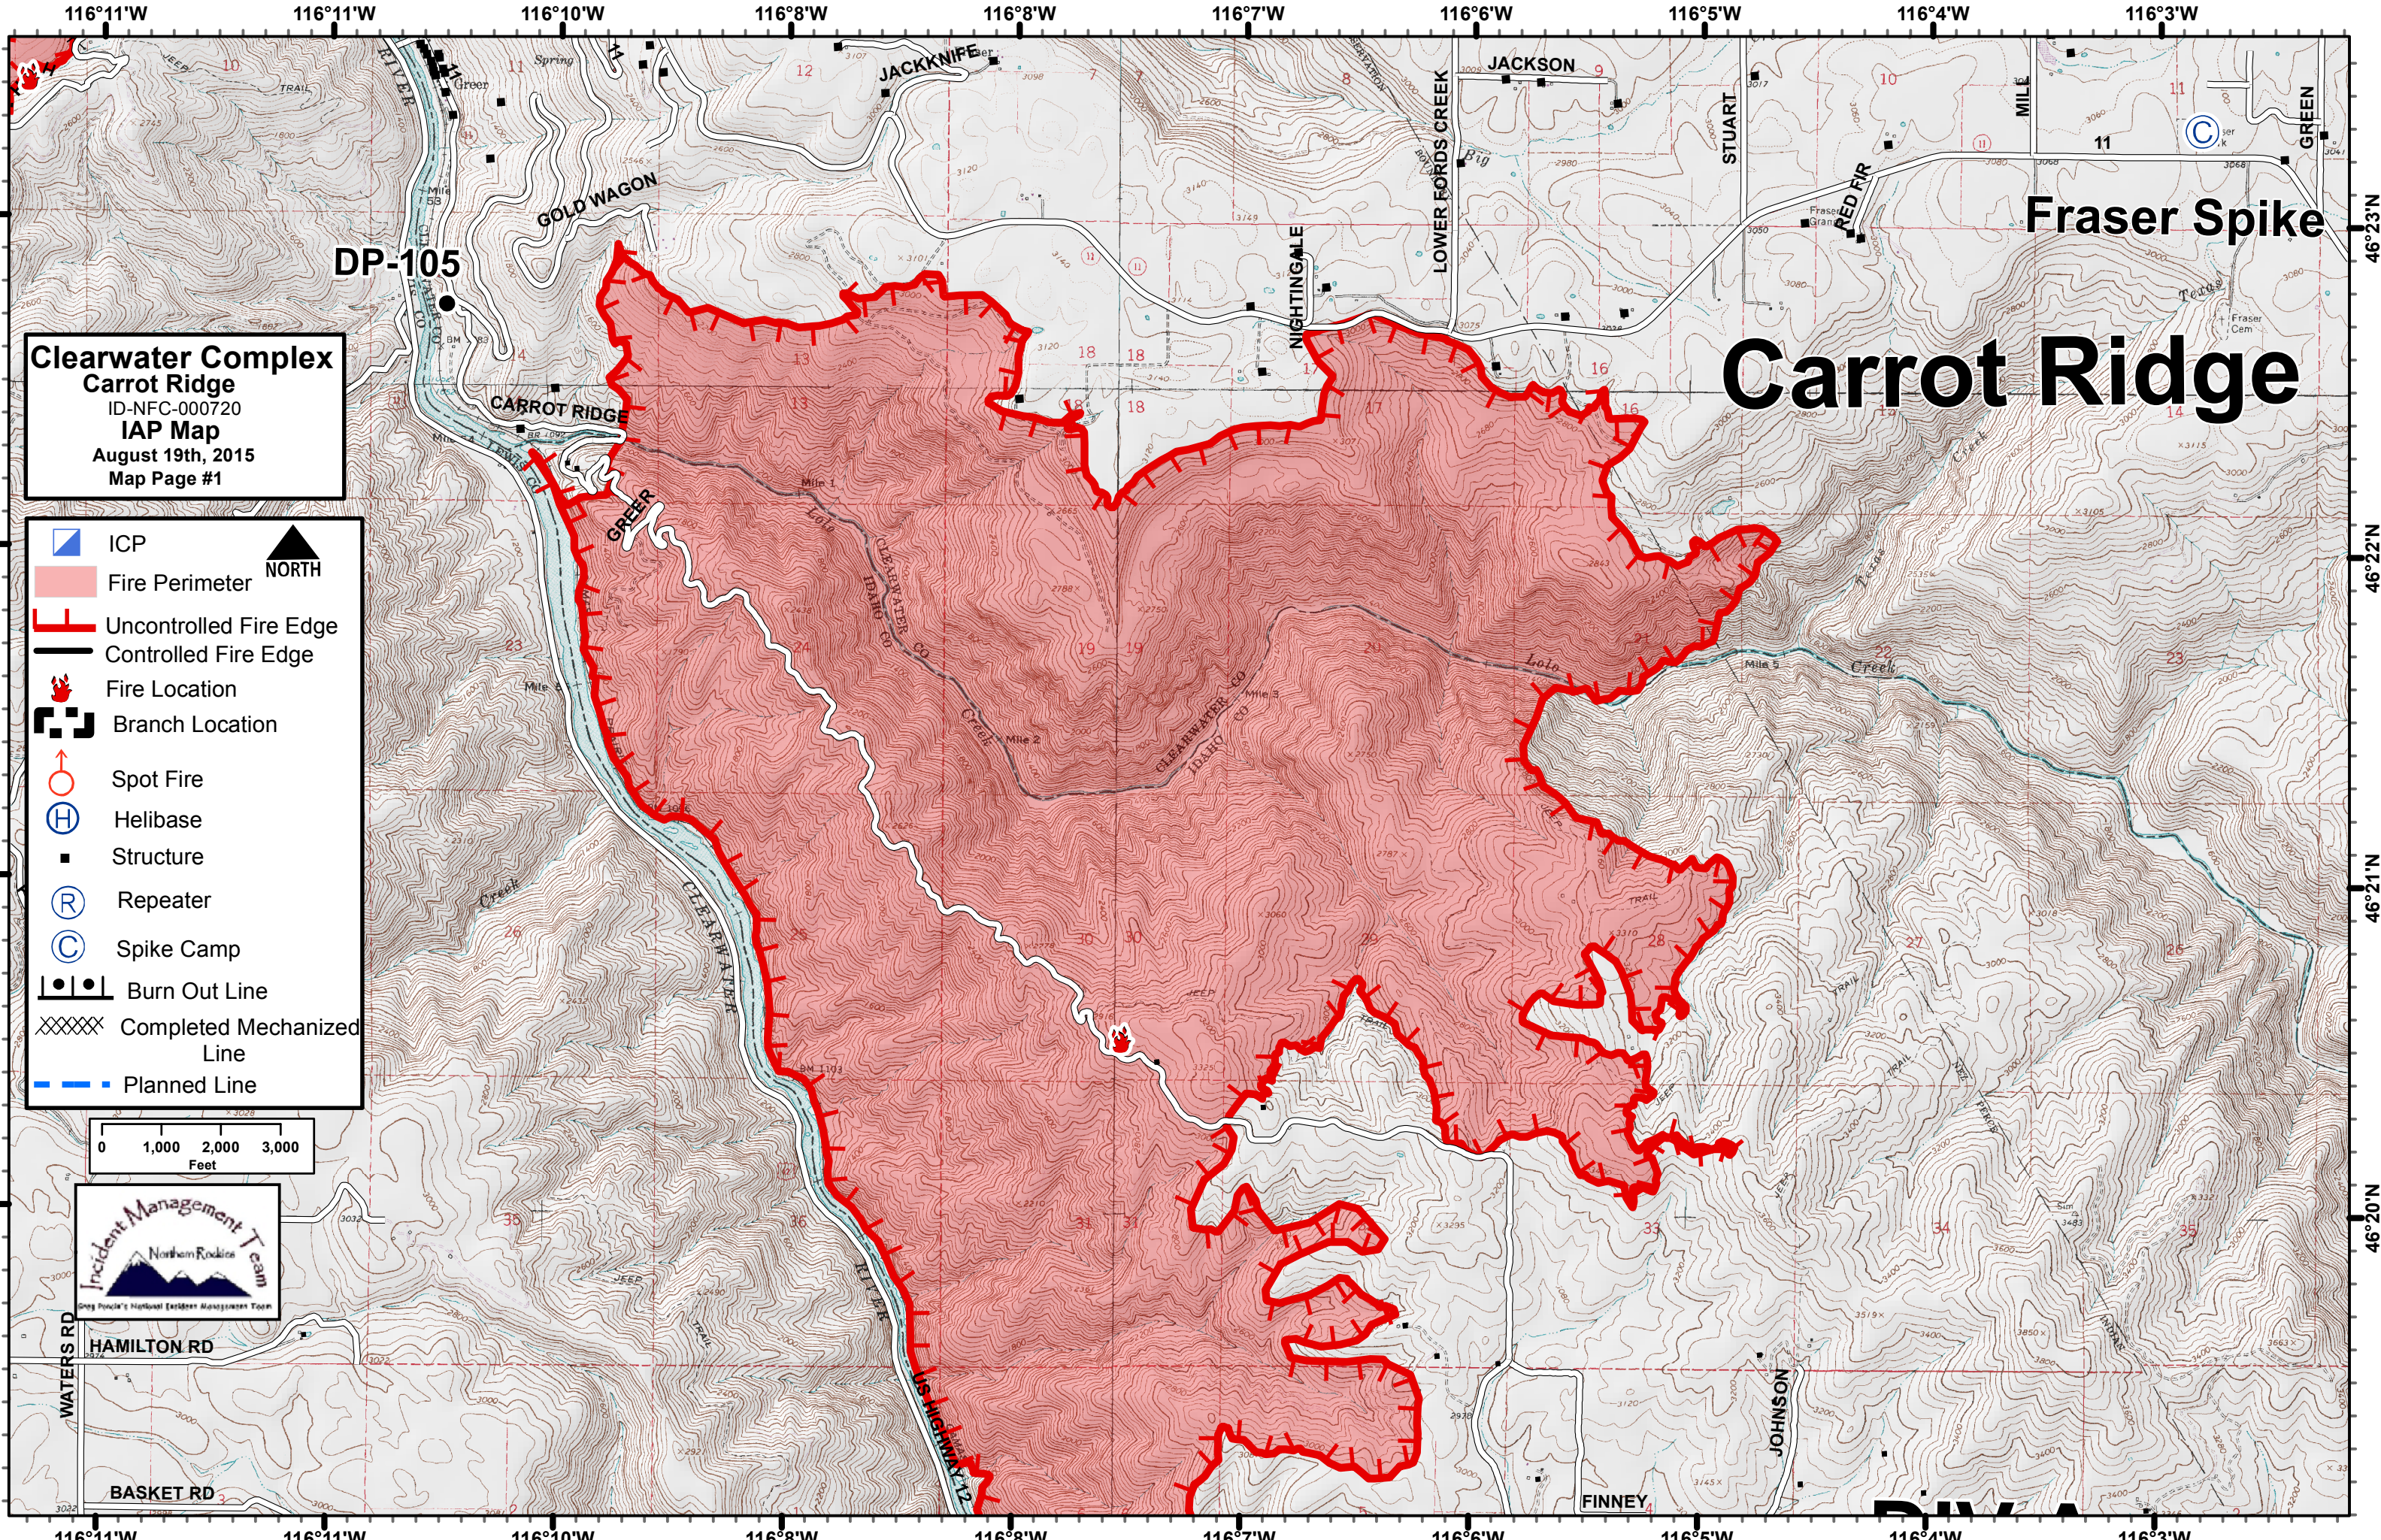

Clearwater Complex
Carrot Ridge
ID-NFC-000720
IAP Map
August 19th, 2015
Map Page #1

- ICP
- Fire Perimeter
- Uncontrolled Fire Edge
- Controlled Fire Edge
- Fire Location
- Branch Location
- Spot Fire
- Helibase
- Structure
- Repeater
- Spike Camp
- Burn Out Line
- Completed Mechanized Line
- Planned Line

Fraser Spike
Carrot Ridge

DP-105

CARROT RIDGE

JACKKNIFE

JACKSON

STUART

NIGHTINGALE

LOWER FORDS CREEK

RED FIR

Fraser Spike

GOLD WAGON

GREER

CARROT RIDGE

GREER

GREER

GREER