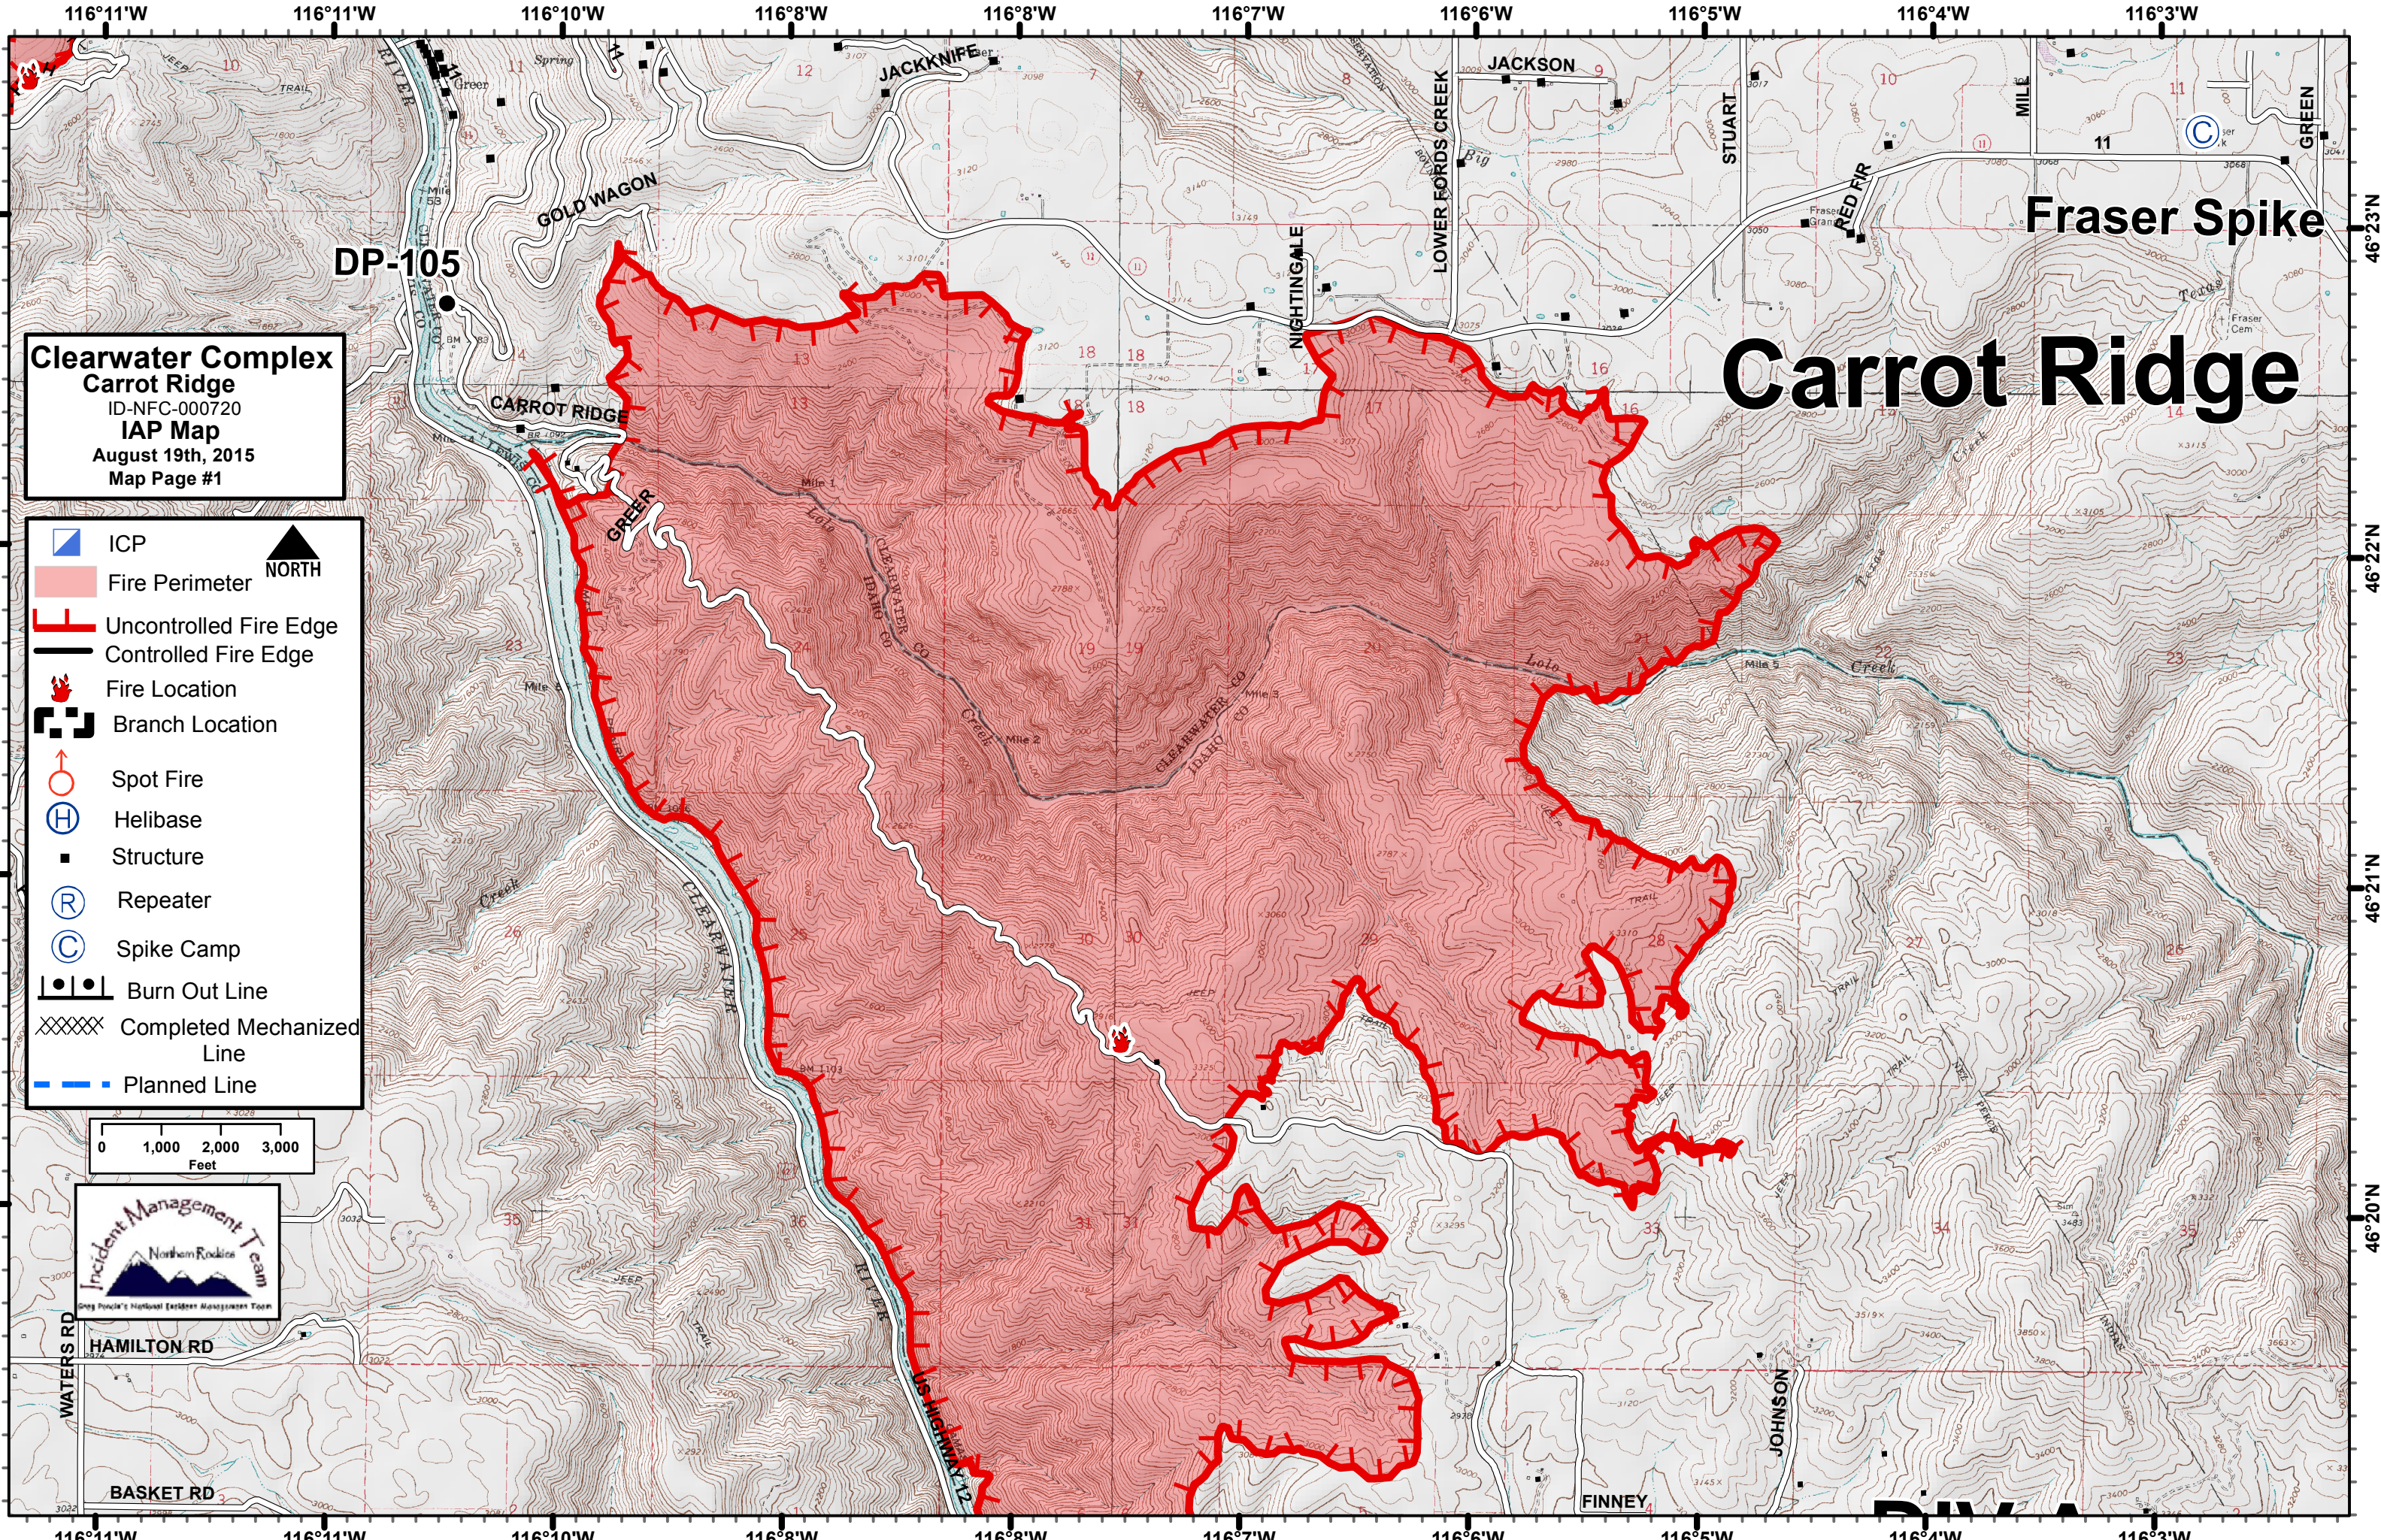

GREER

GREER

GREER

GREER

GREER

GREER

Fraser Spike
Carrot Ridge

DP-105