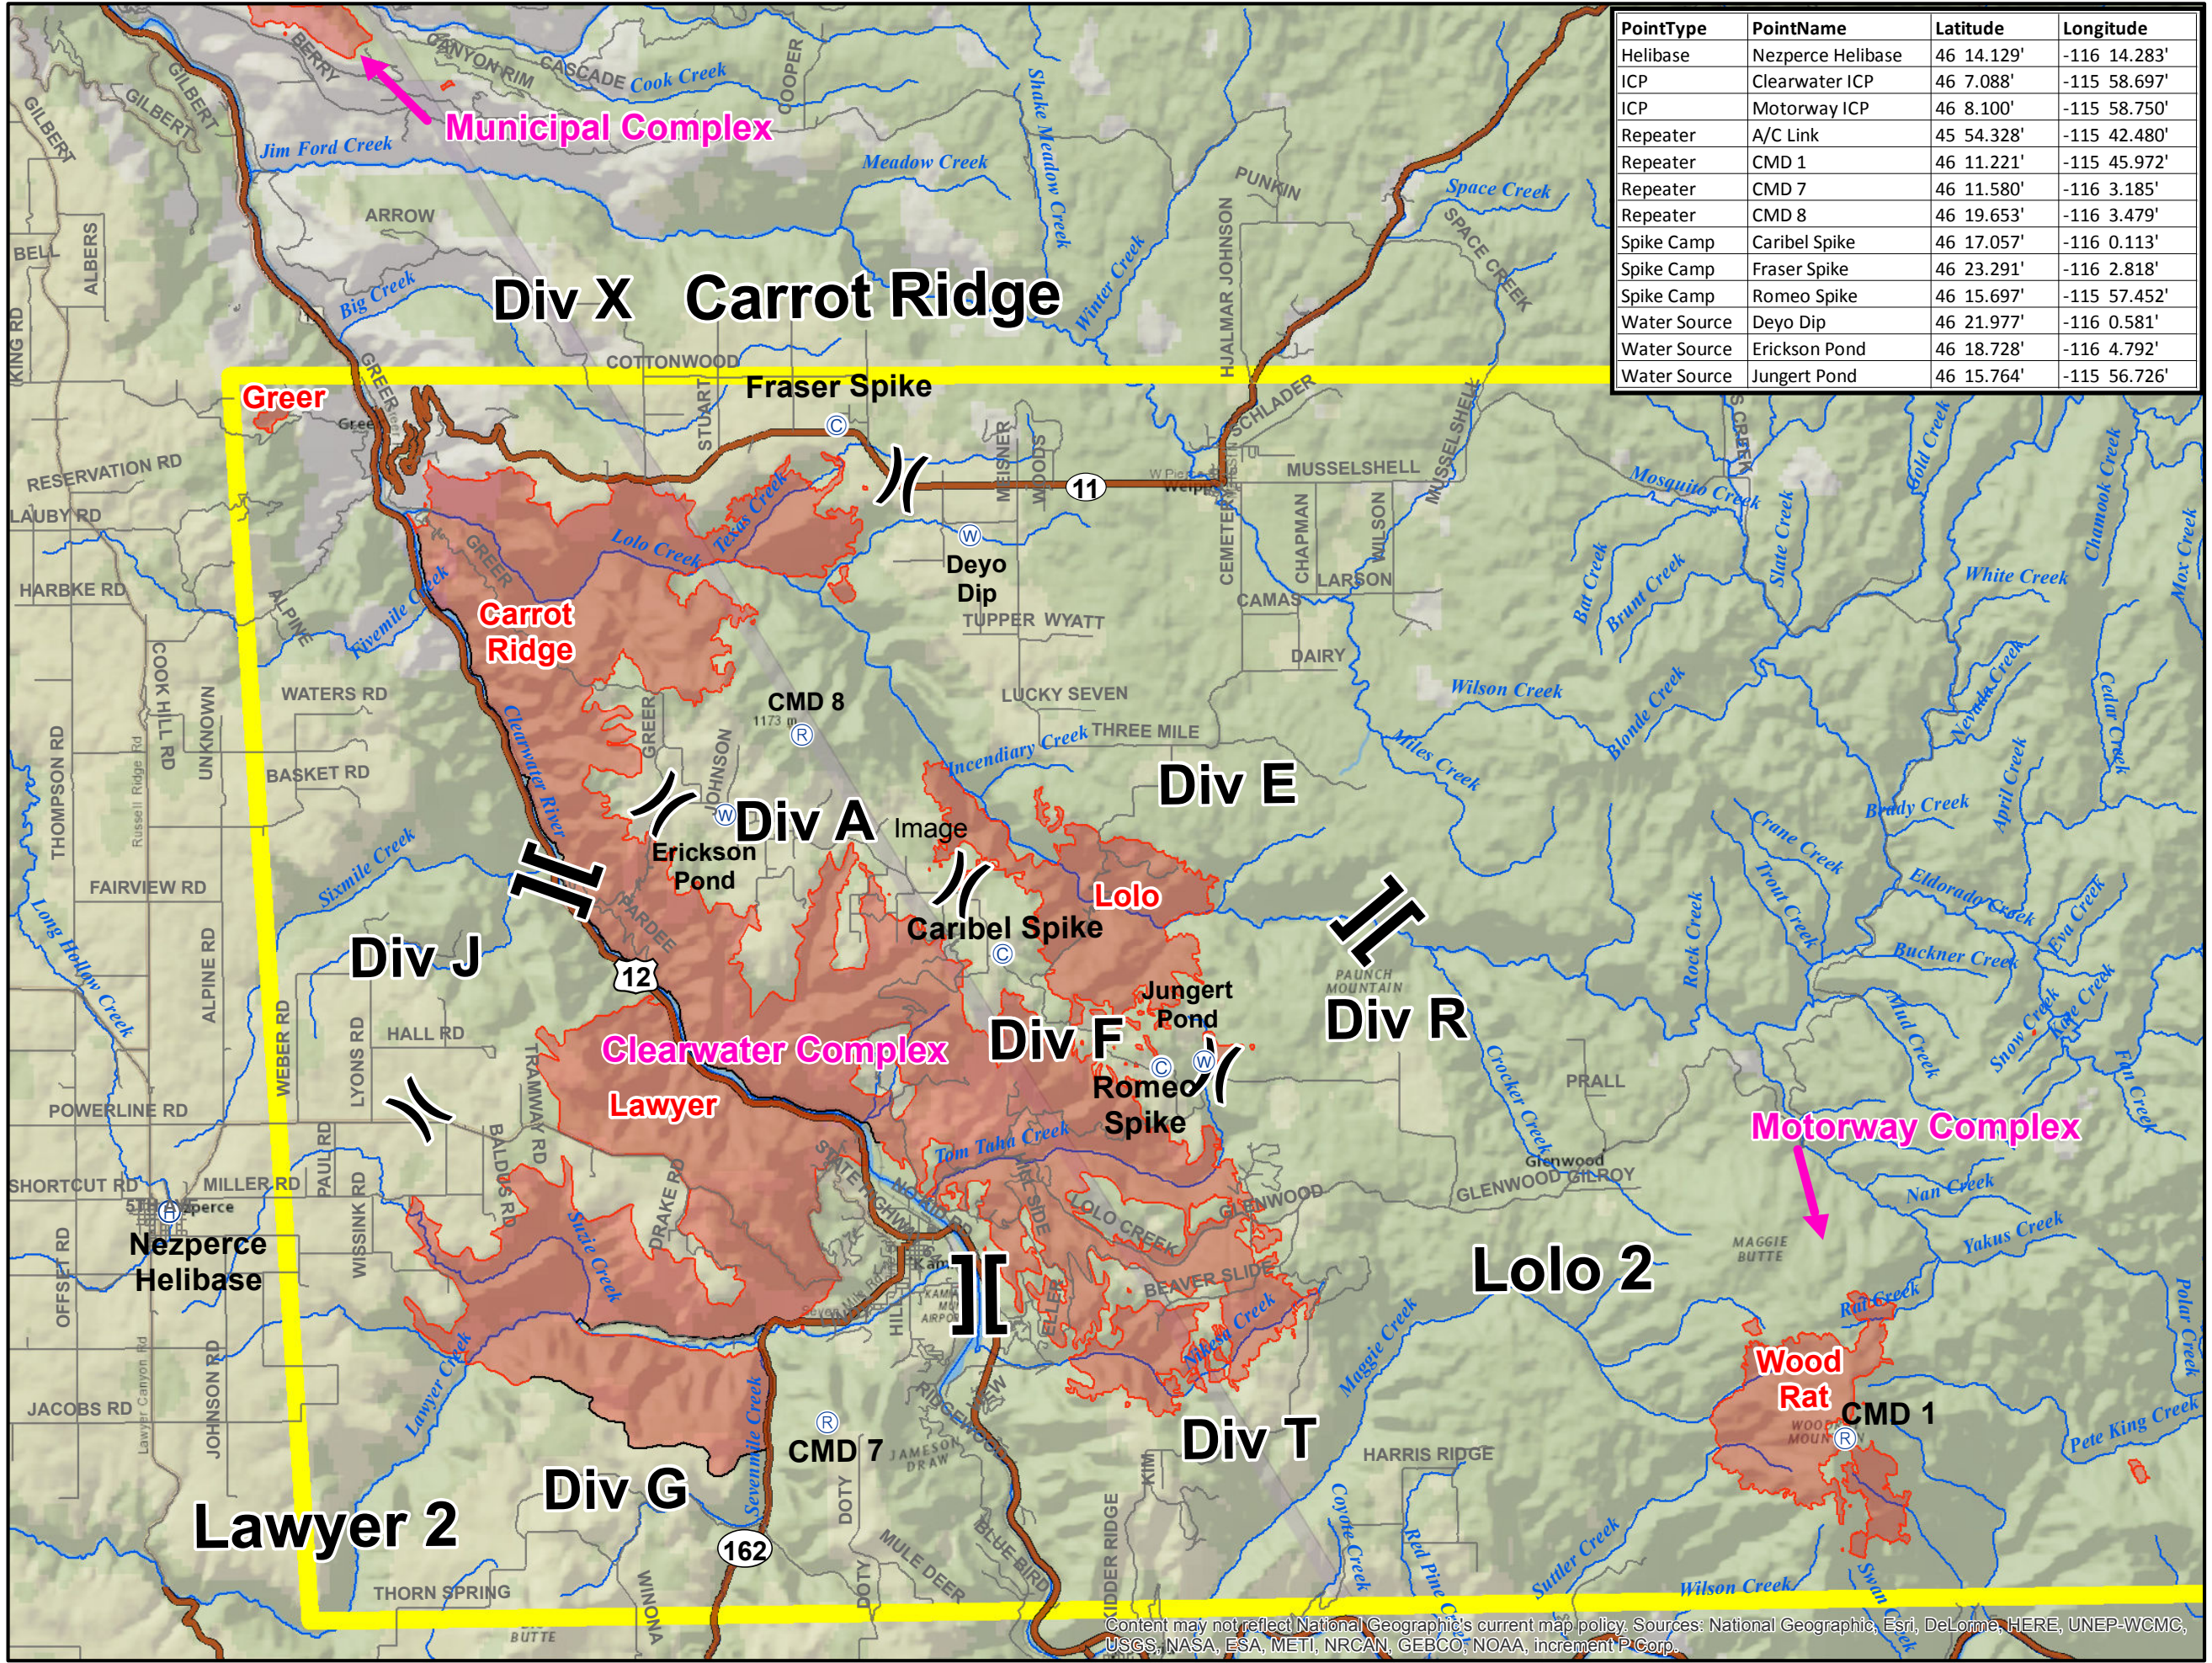

Pilot Map
Clearwater Complex
20150820

0 1 2 3
Nautical Miles

- Water Source
- Spike Camp
- Repeater
- Helibase
- ICP
- TFR

Frequencies	AM	FM
Clearwater Flight Follow	120.275	
Carrot Ridge A/G		166.875
Lolo A/G Div A, E		166.950
Lolo A/G Div F, R		168.375
Lolo A/G Div T		169.200
DECK		163.100
Lawyer 2 A/G Div J, G		167.125
Clearwater Rotorwing	132.275	
Clearwater Fixed Wing	119.075	

PointType	PointName	Latitude	Longitude
Helibase	Nezperce Helibase	46 14.129'	-116 14.283'
ICP	Clearwater ICP	46 7.088'	-115 58.697'
ICP	Motorway ICP	46 8.100'	-115 58.750'
Repeater	A/C Link	45 54.328'	-115 42.480'
Repeater	CMD 1	46 11.221'	-115 45.972'
Repeater	CMD 7	46 11.580'	-116 3.185'
Repeater	CMD 8	46 19.653'	-116 3.479'
Spike Camp	Caribel Spike	46 17.057'	-116 0.113'
Spike Camp	Fraser Spike	46 23.291'	-116 2.818'
Spike Camp	Romeo Spike	46 15.697'	-115 57.452'
Water Source	Deyo Dip	46 21.977'	-116 0.581'
Water Source	Erickson Pond	46 18.728'	-116 4.792'
Water Source	Jungert Pond	46 15.764'	-115 56.726'

Content may not reflect National Geographic's current map policy. Sources: National Geographic, Esri, DeLorme, HERE, UNEP-WCMC, USGS, NASA, ESA, METI, NRCAN, GEBCO, NOAA, increment P Corp.