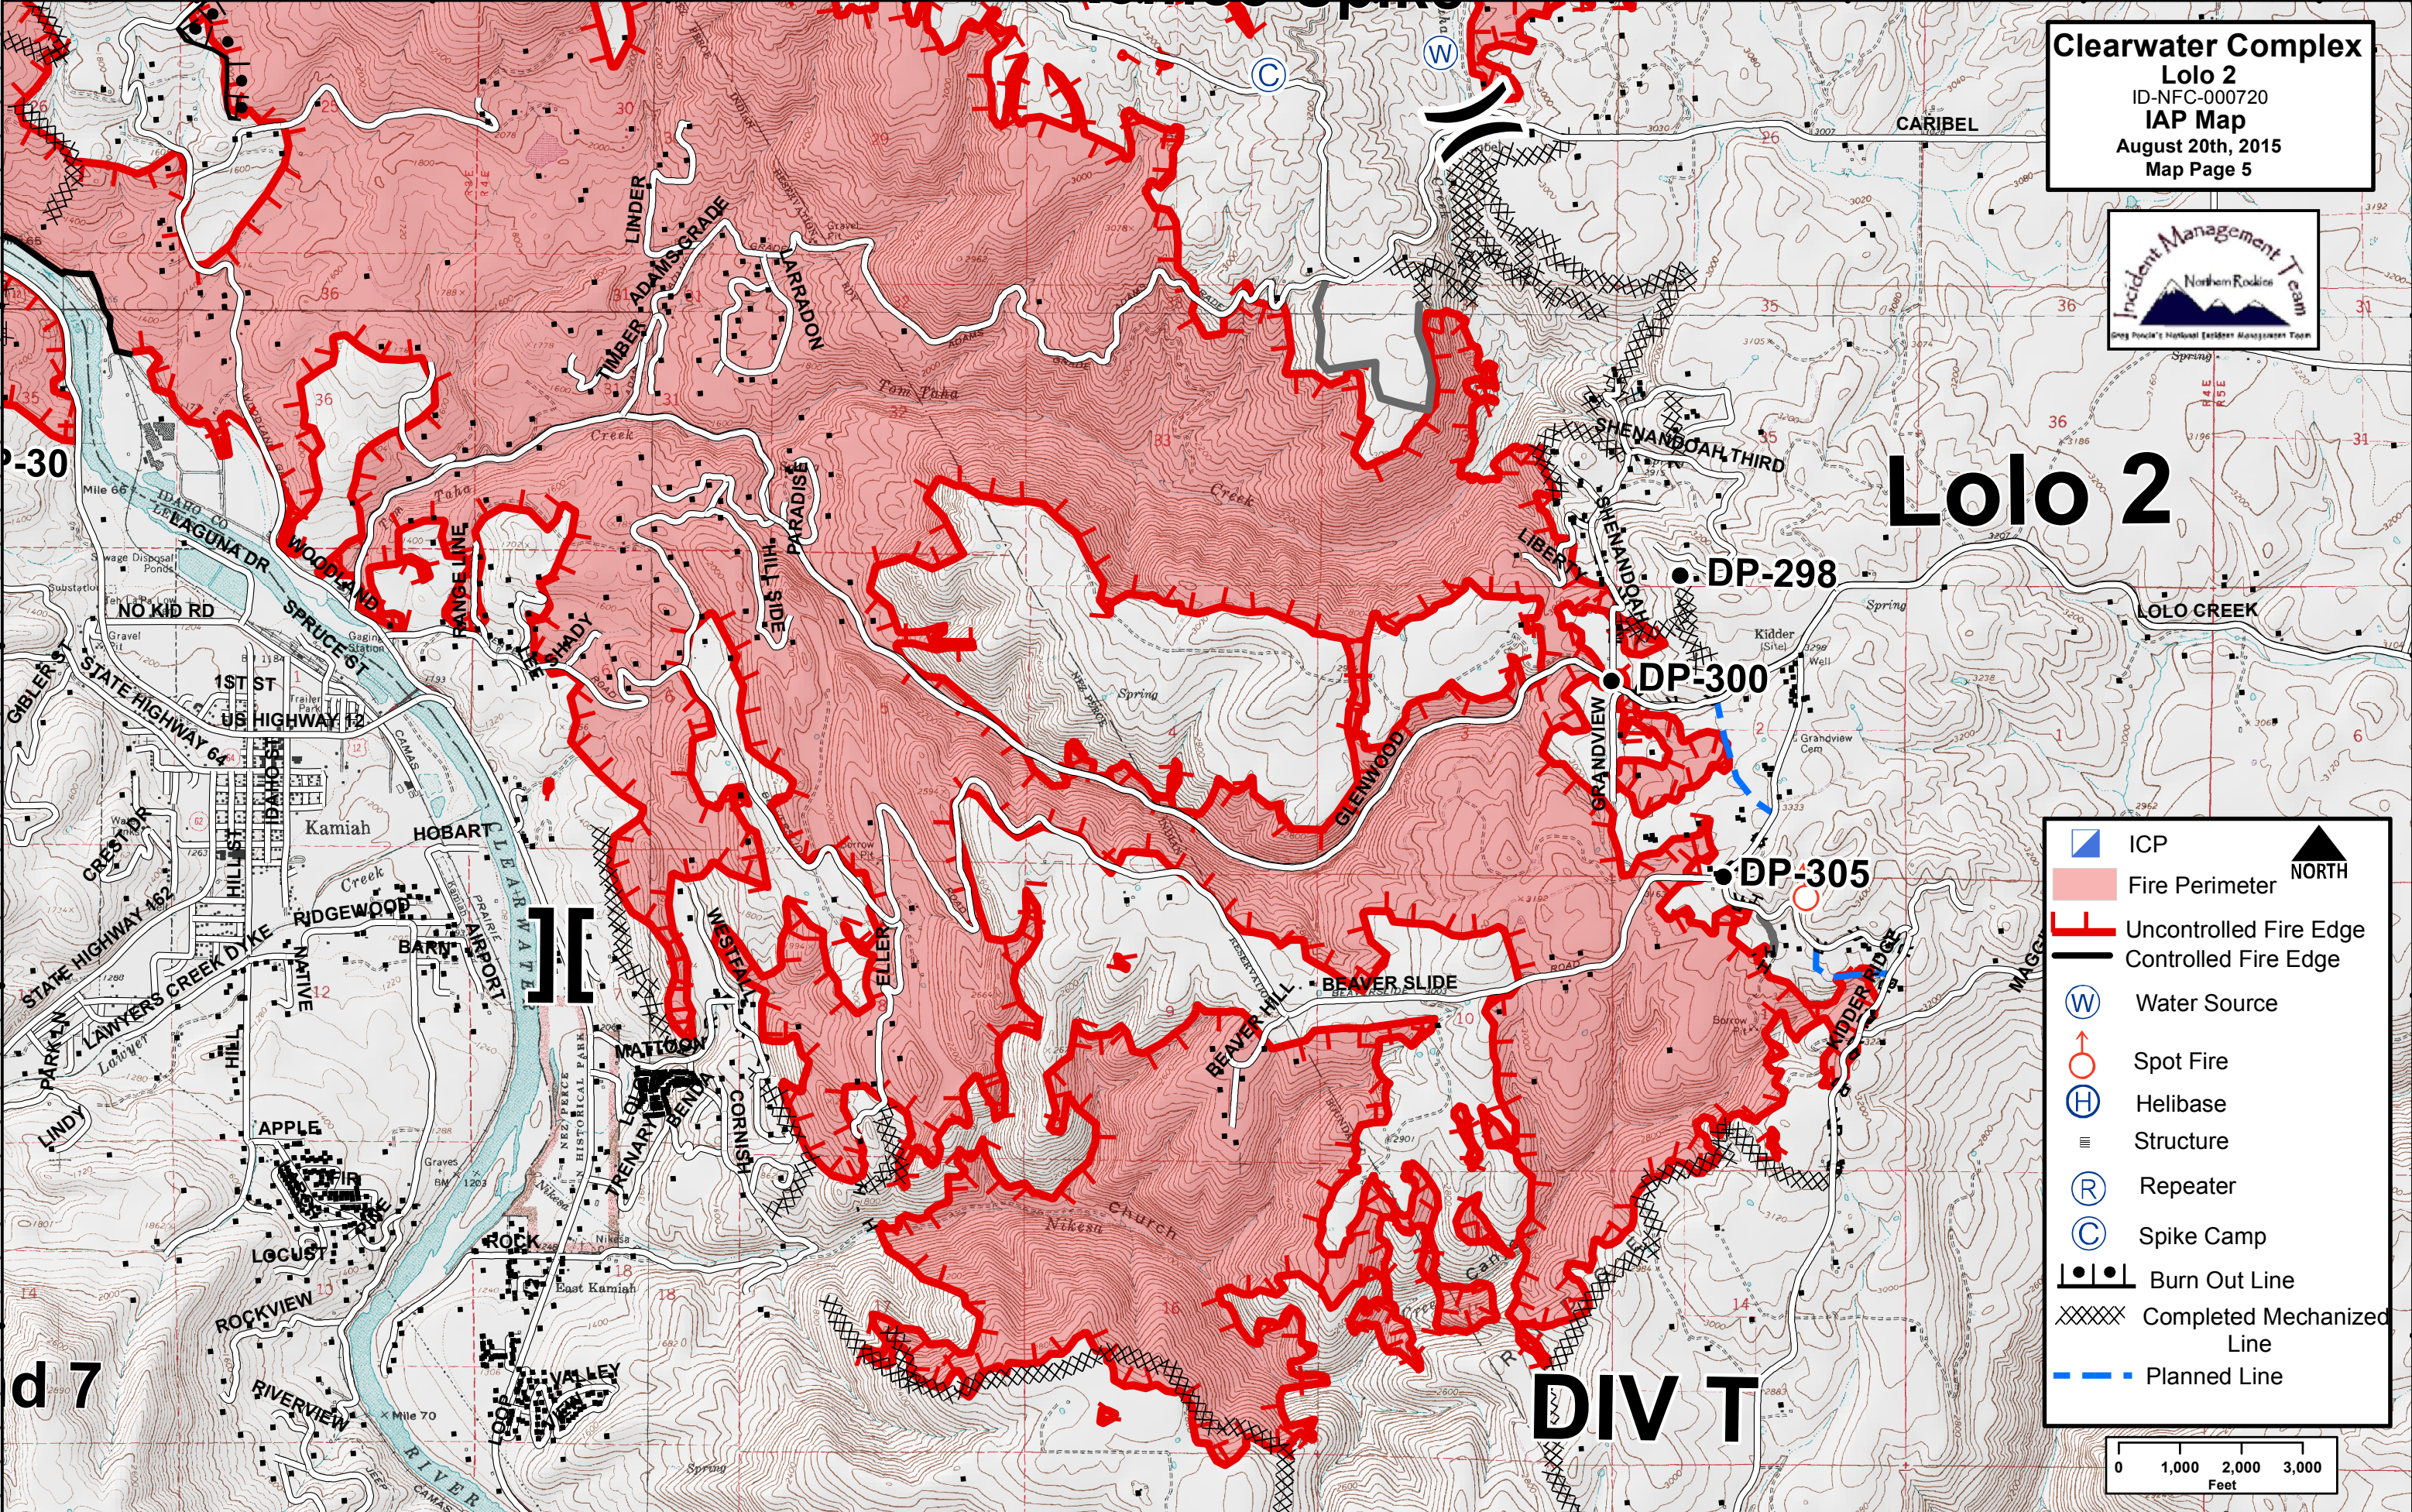

Clearwater Complex
Lolo 2
ID-NFC-000720
IAP Map
August 20th, 2015
Map Page 5

Lolo 2

- ICP
- Fire Perimeter
- Uncontrolled Fire Edge
- Controlled Fire Edge
- Water Source
- Spot Fire
- Helibase
- Structure
- Repeater
- Spike Camp
- Burn Out Line
- Completed Mechanized Line
- Planned Line

DIV T

d 7