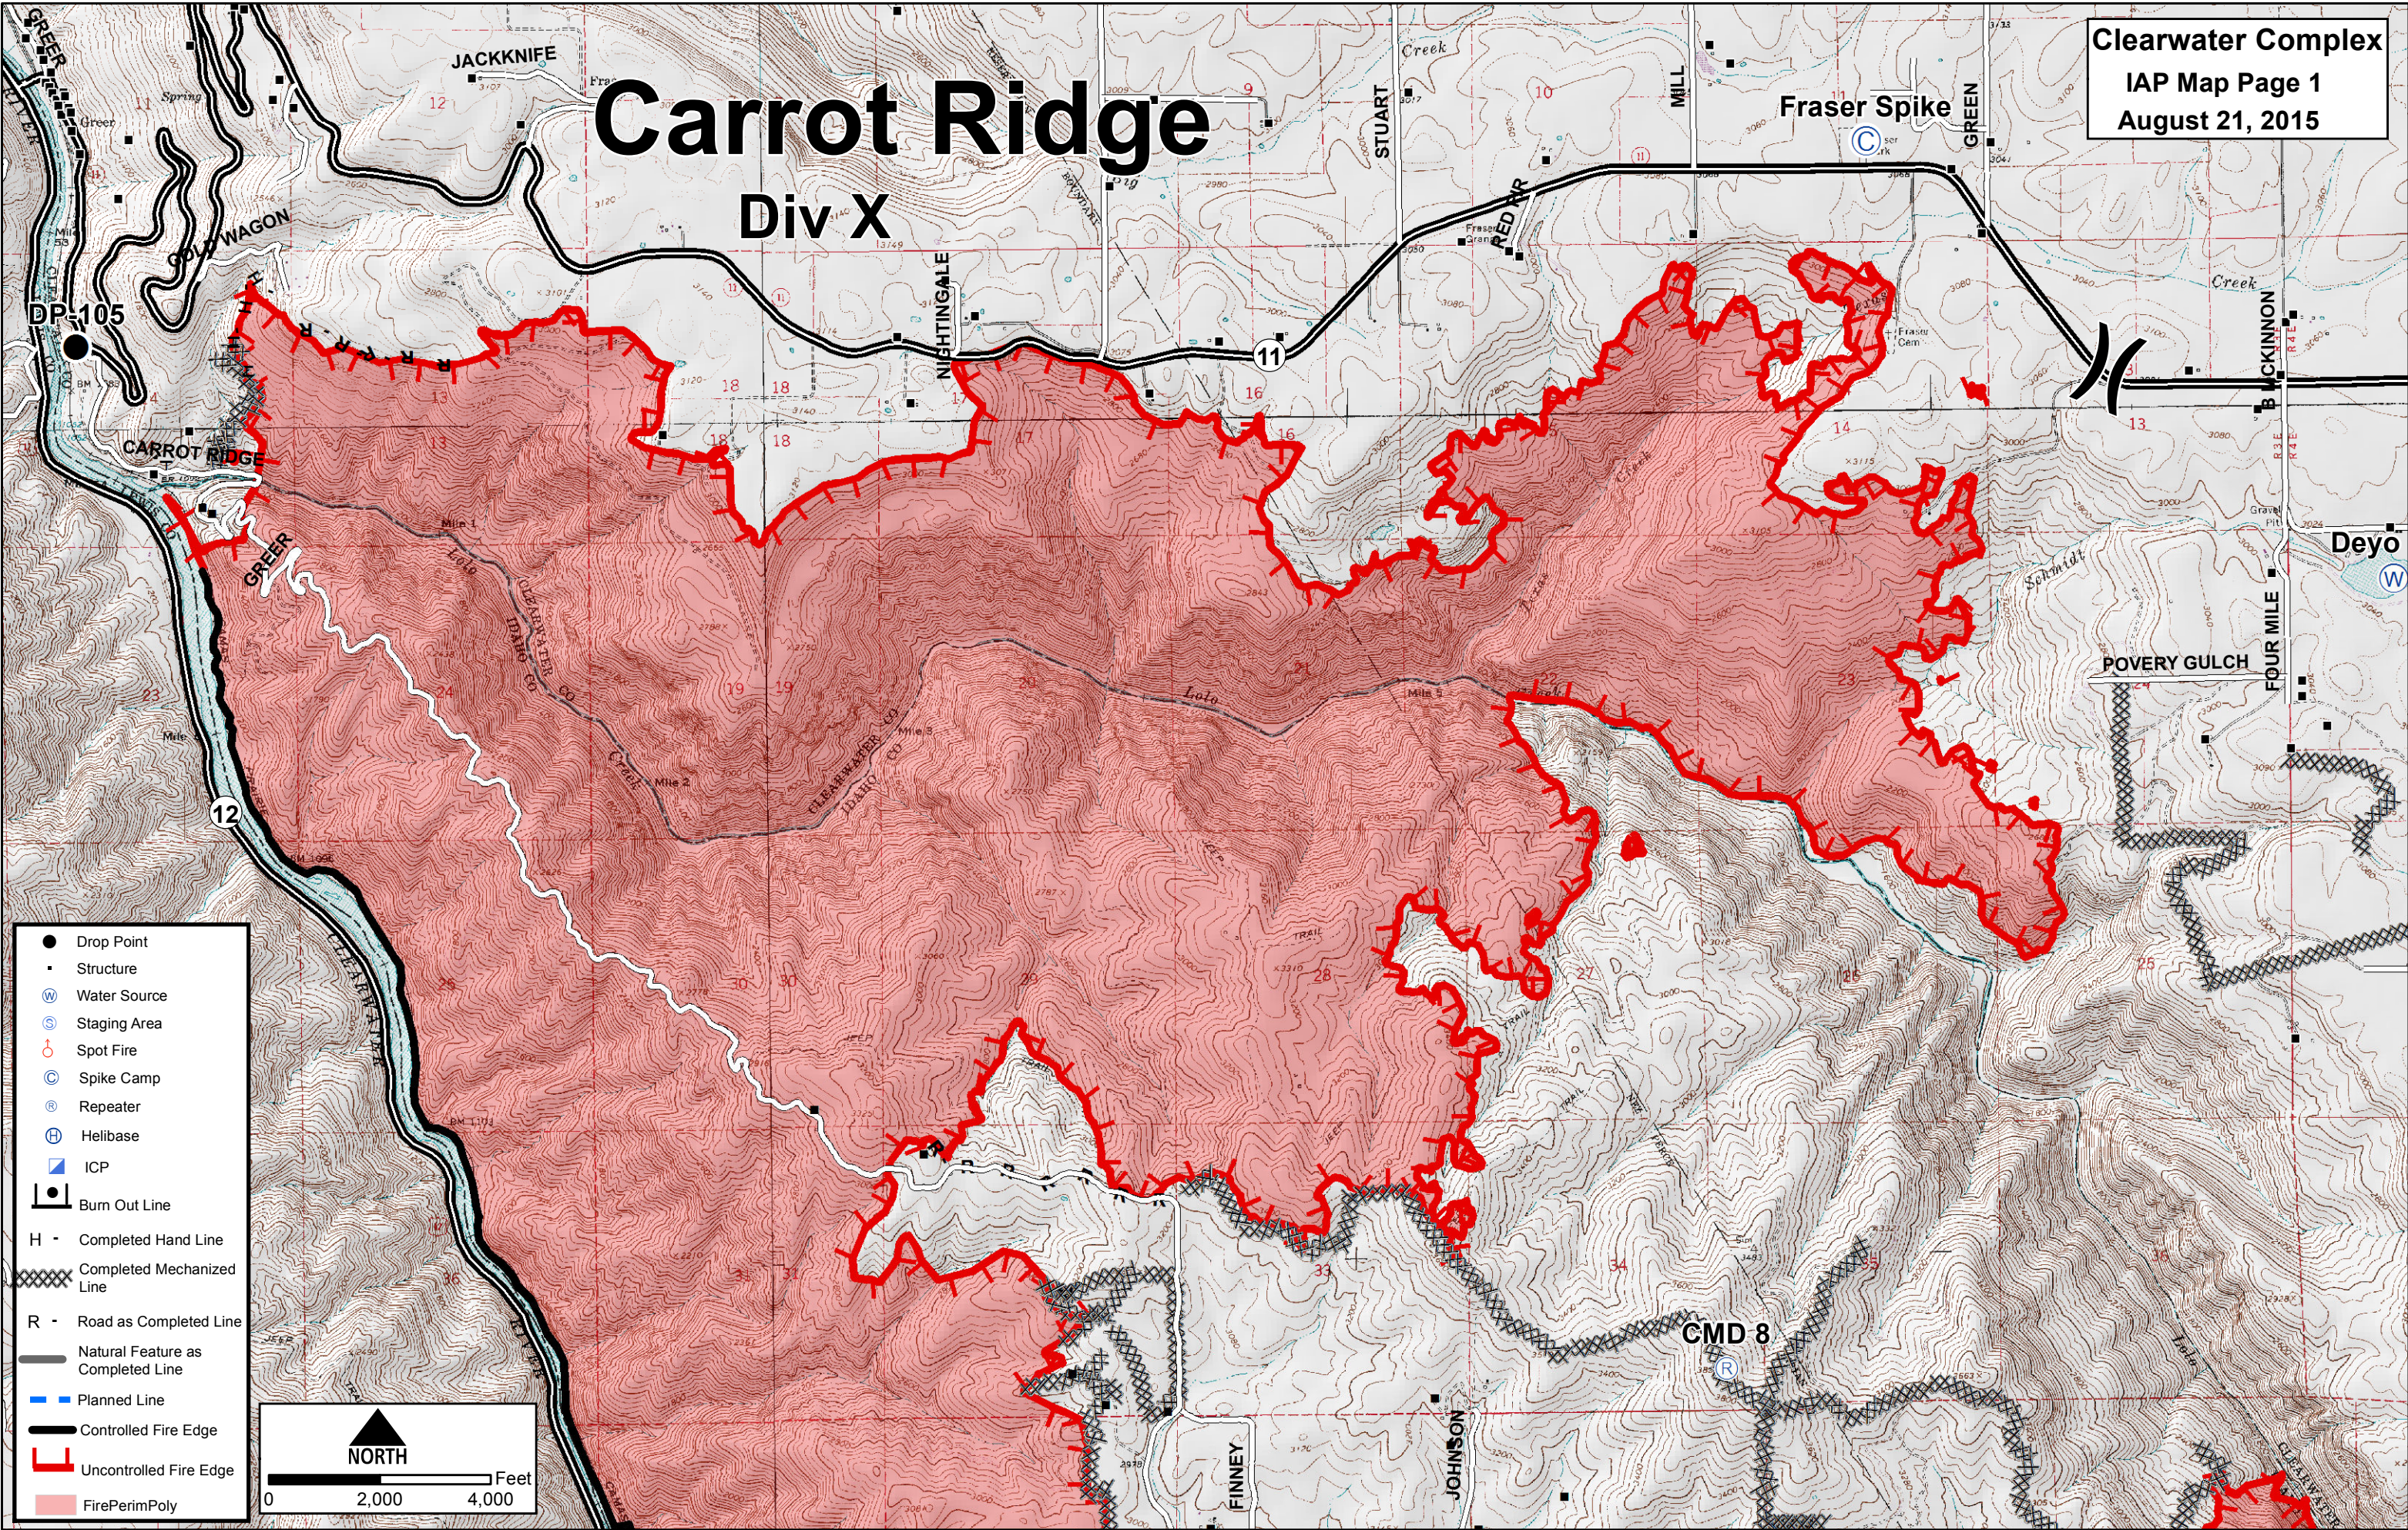

Carrot Ridge

Div X

- Drop Point
- Structure
- Ⓜ Water Source
- Ⓢ Staging Area
- Ⓡ Spot Fire
- Ⓢ Spike Camp
- Ⓡ Repeater
- Ⓢ Helibase
- Ⓢ ICP
- ▬ Burn Out Line
- H - Completed Hand Line
- ▬ Completed Mechanized Line
- R - Road as Completed Line
- ▬ Natural Feature as Completed Line
- ▬ Planned Line
- ▬ Controlled Fire Edge
- ▬ Uncontrolled Fire Edge
- ▬ FirePerimPoly