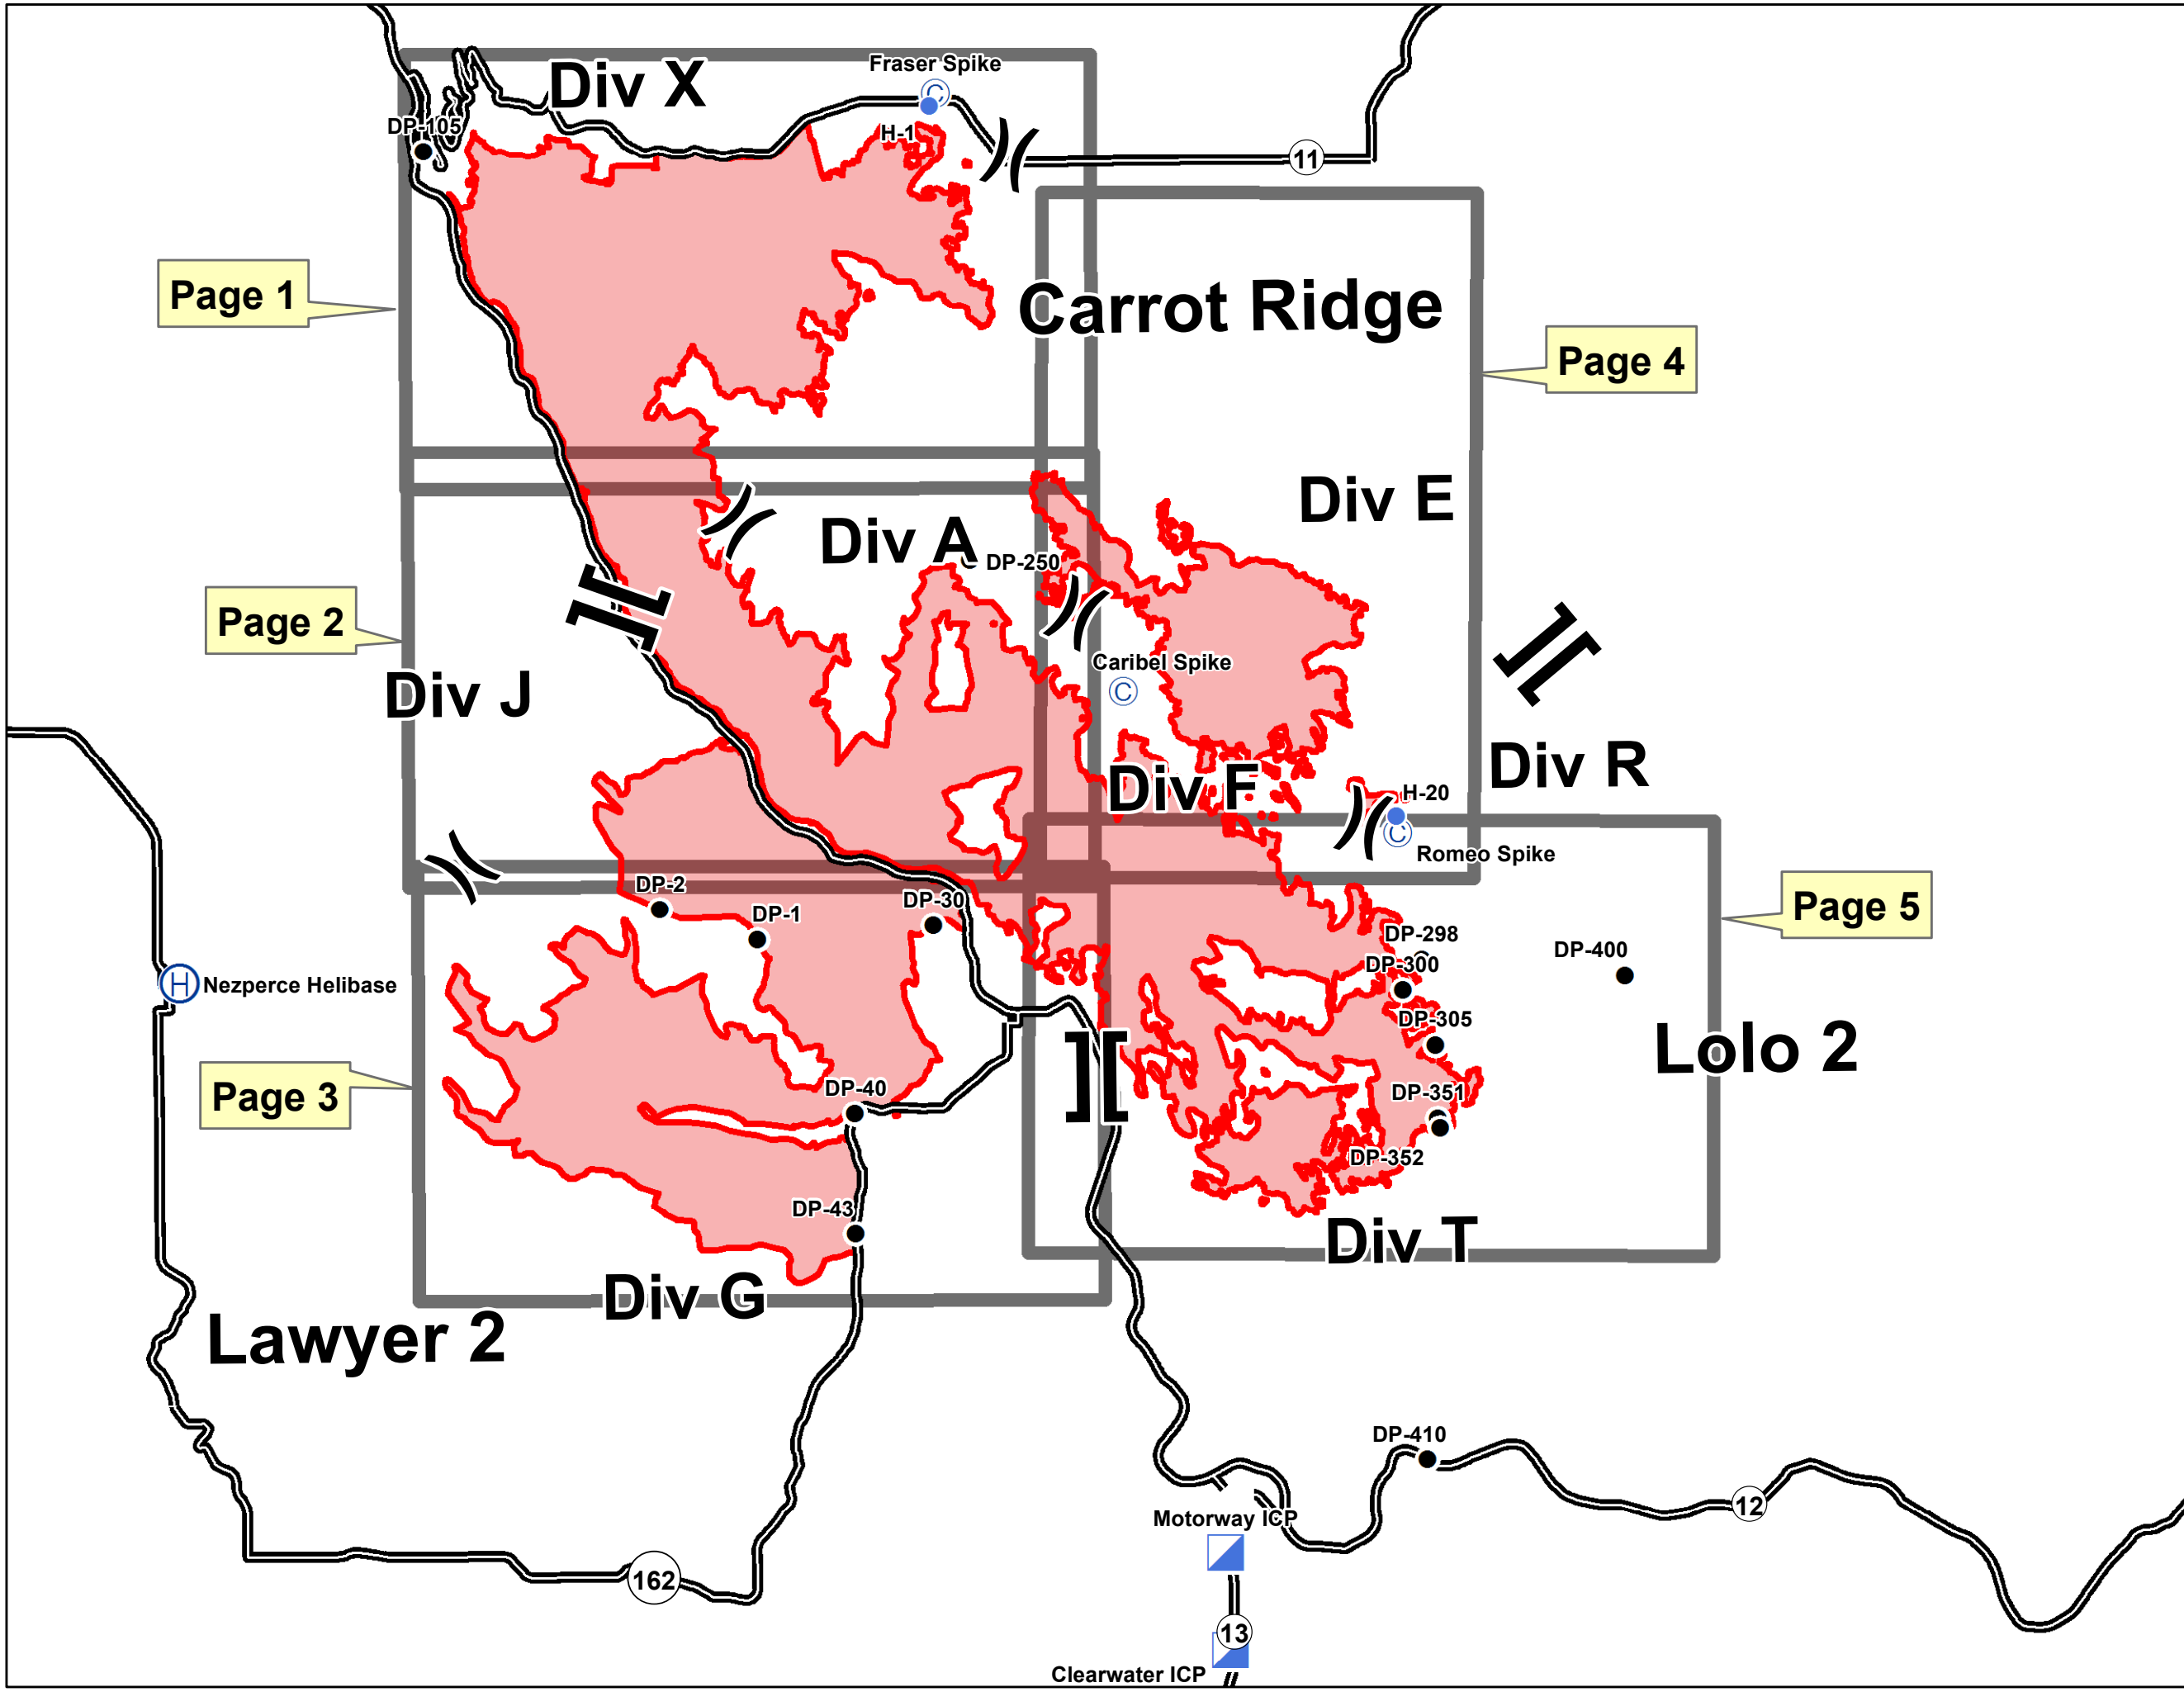

**Clearwater Complex
IAP Map Index
August 22, 2015**

Page 1

Page 2

Page 3

Page 4

Page 5

This QR code will connect you to a folder containing IAPs and maps for this incident.