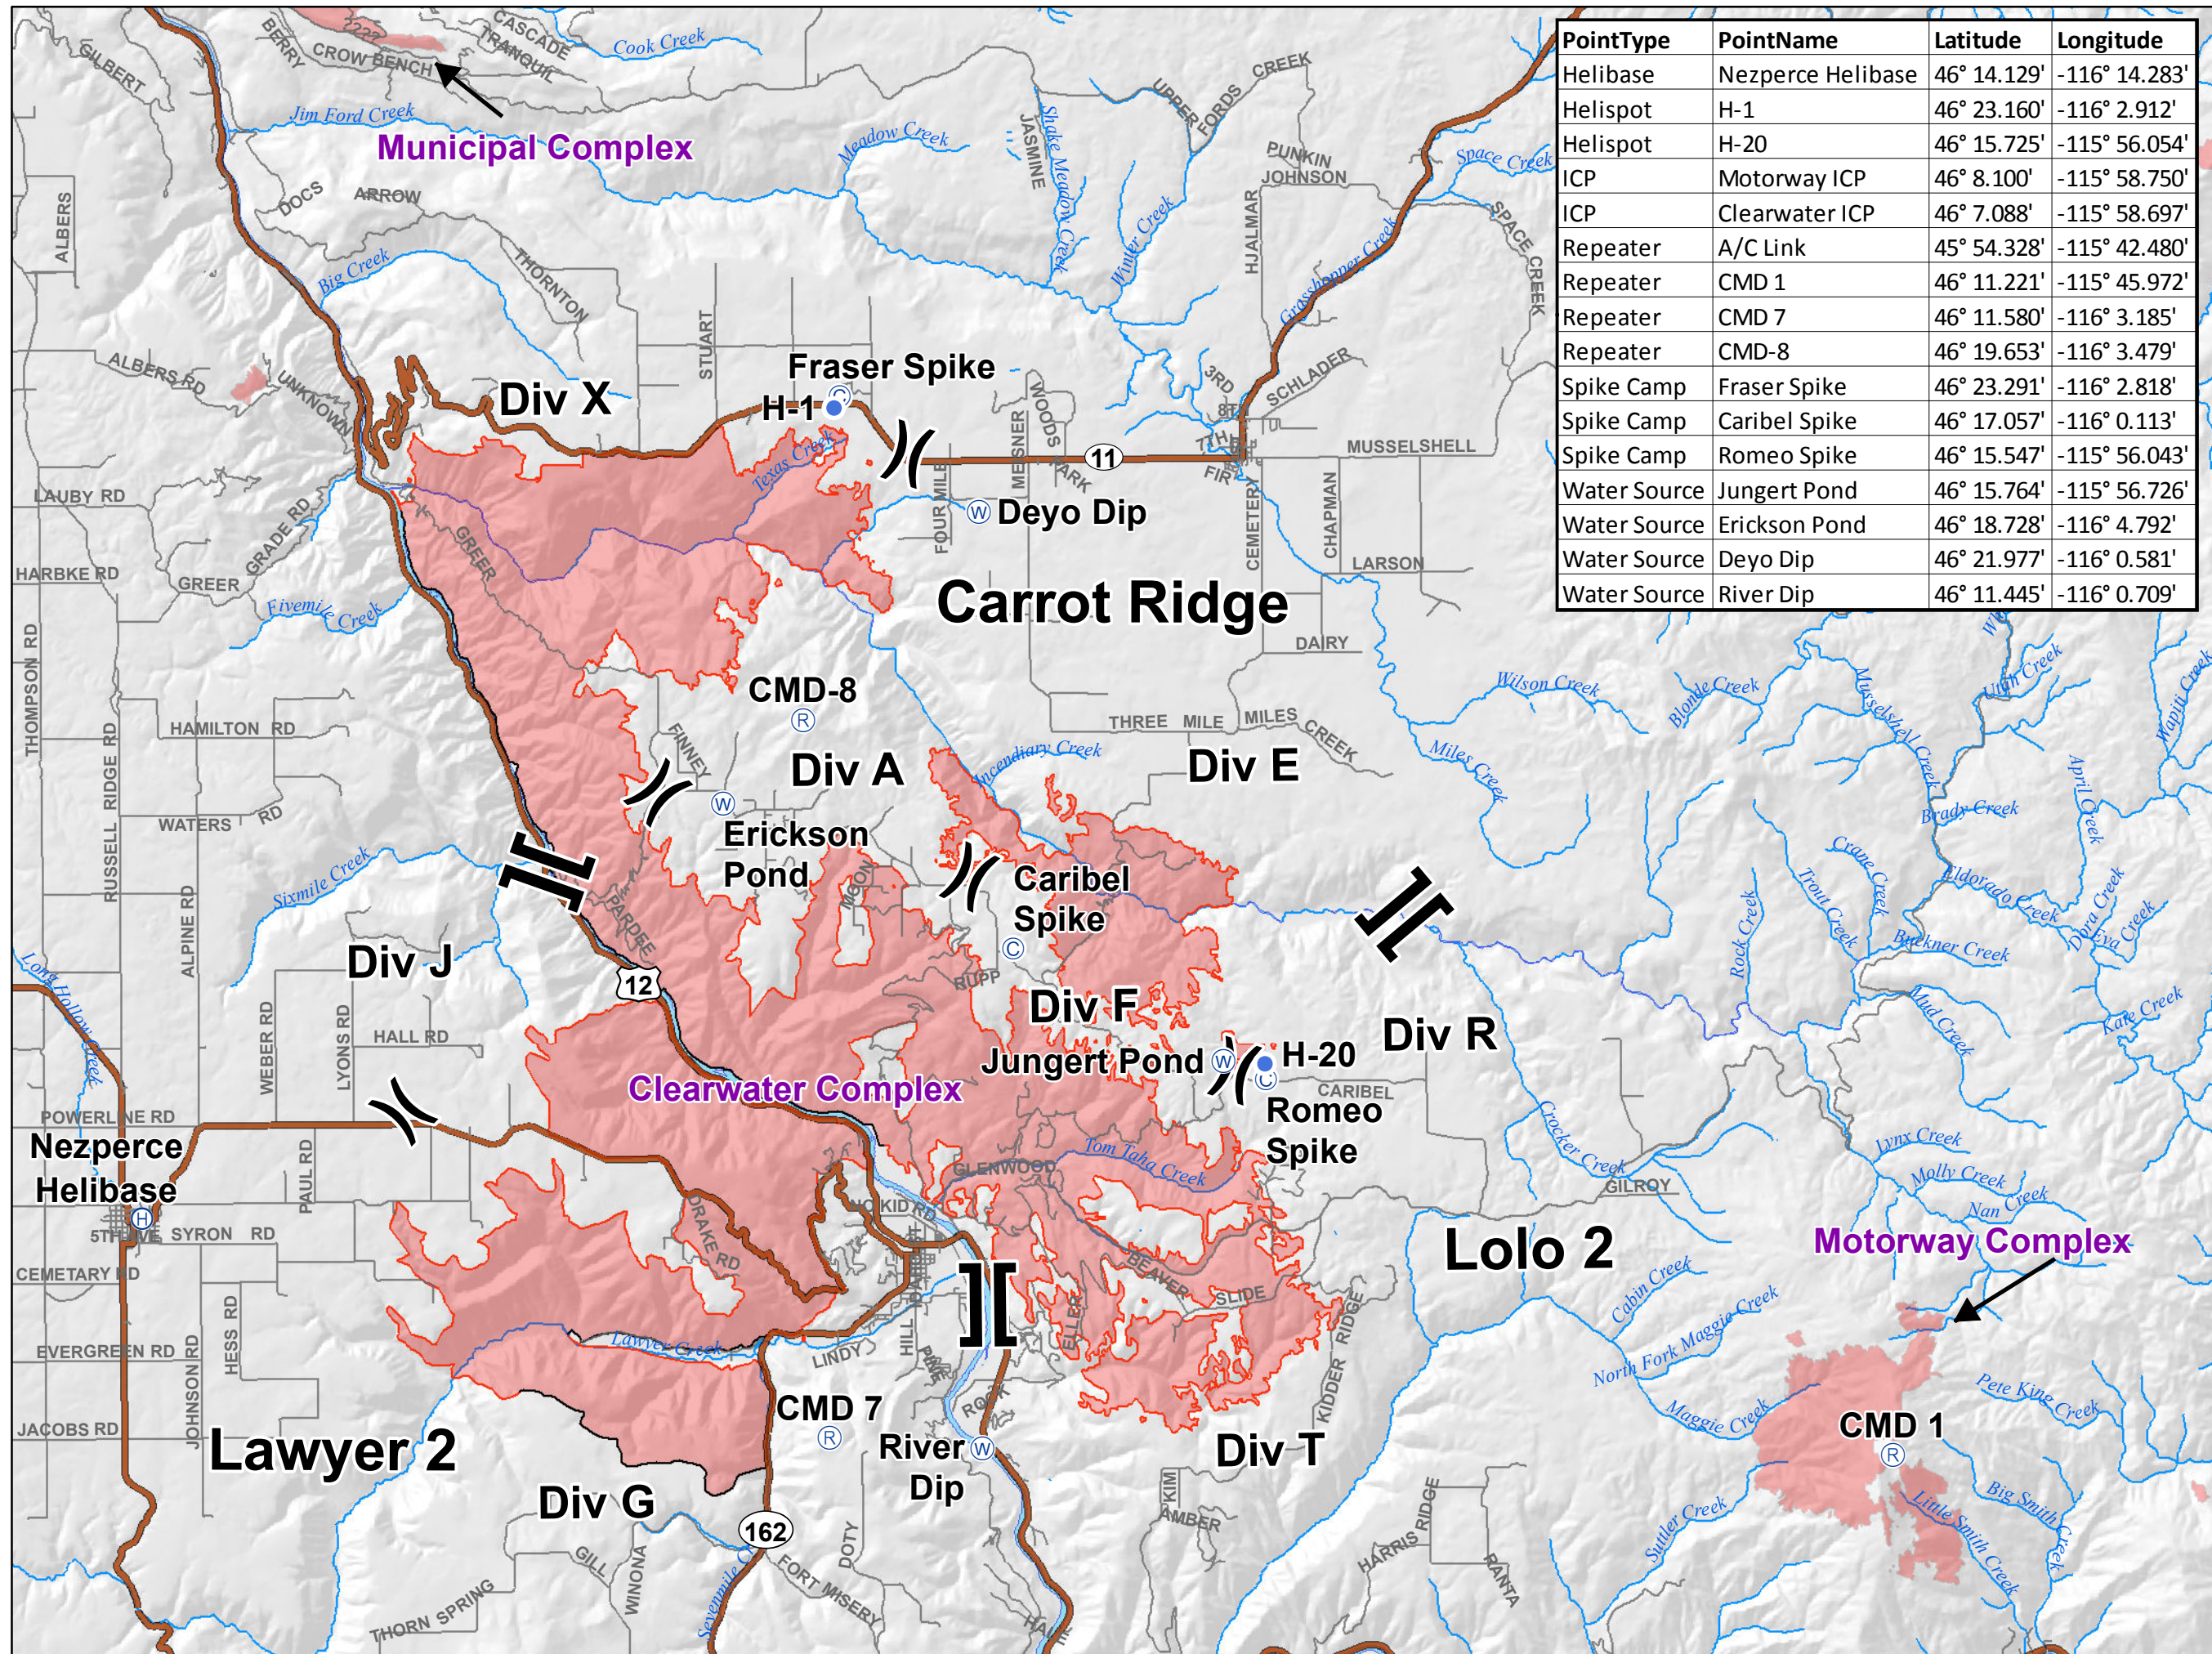

Pilot Map
Clearwater Complex
20150822

- Water Source
- Spike Camp
- Repeater
- Helibase
- Helispot
- ICP

Frequencies	AM	FM
Clearwater Flight Follow	120.275	
Carrot Ridge A/G		166.875
Lolo A/G Div A, E		166.950
Lolo A/G Div F, R		168.375
Lolo A/G Div T		169.200
DECK		163.100
Lawyer 2 A/G Div J, G		167.125
Clearwater Rotorwing	132.275	
Clearwater Fixed Wing	119.075	
TFR	125.425	

PointType	PointName	Latitude	Longitude
Helibase	Nezperce Helibase	46° 14.129'	-116° 14.283'
Helispot	H-1	46° 23.160'	-116° 2.912'
Helispot	H-20	46° 15.725'	-115° 56.054'
ICP	Motorway ICP	46° 8.100'	-115° 58.750'
ICP	Clearwater ICP	46° 7.088'	-115° 58.697'
Repeater	A/C Link	45° 54.328'	-115° 42.480'
Repeater	CMD 1	46° 11.221'	-115° 45.972'
Repeater	CMD 7	46° 11.580'	-116° 3.185'
Repeater	CMD-8	46° 19.653'	-116° 3.479'
Spike Camp	Fraser Spike	46° 23.291'	-116° 2.818'
Spike Camp	Caribel Spike	46° 17.057'	-116° 0.113'
Spike Camp	Romeo Spike	46° 15.547'	-115° 56.043'
Water Source	Jungert Pond	46° 15.764'	-115° 56.726'
Water Source	Erickson Pond	46° 18.728'	-116° 4.792'
Water Source	Deyo Dip	46° 21.977'	-116° 0.581'
Water Source	River Dip	46° 11.445'	-116° 0.709'