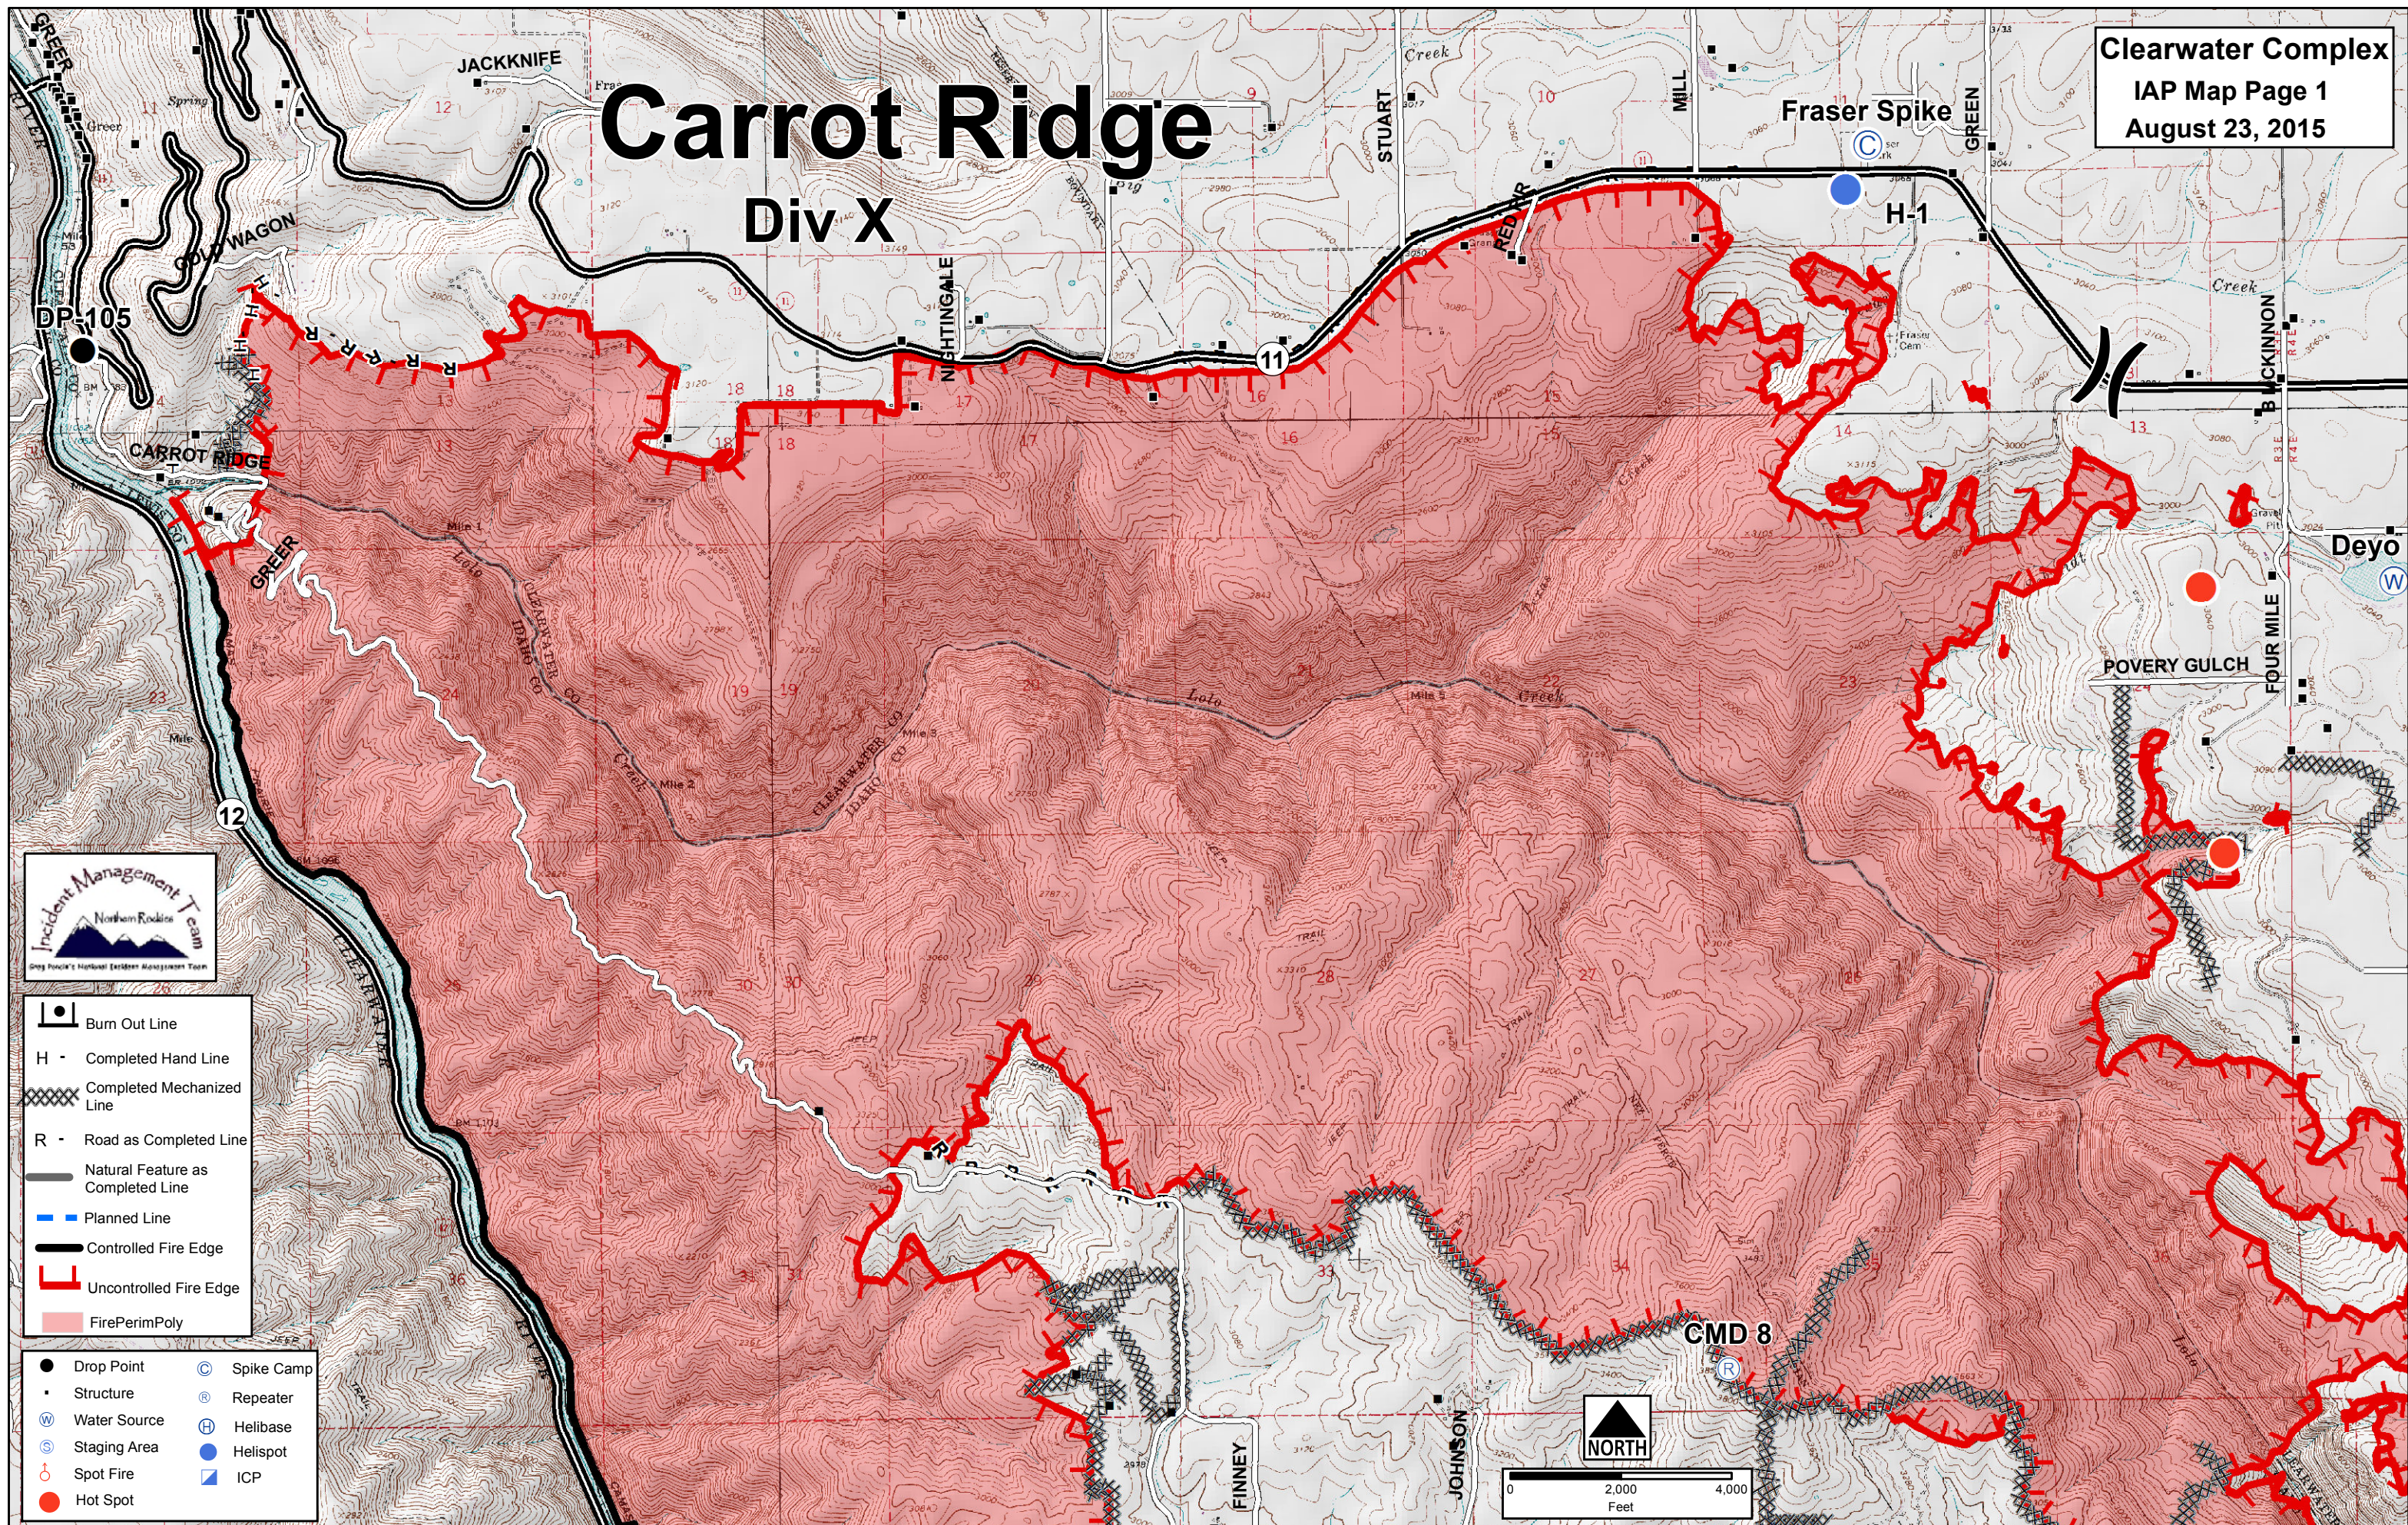

# Carrot Ridge

## Div X

- Burn Out Line
- H - Completed Hand Line
- Completed Mechanized Line
- R - Road as Completed Line
- Natural Feature as Completed Line
- Planned Line
- Controlled Fire Edge
- Uncontrolled Fire Edge
- FirePerimPoly

- Drop Point
- Structure
- Water Source
- Staging Area
- Spot Fire
- Hot Spot
- Spike Camp
- Repeater
- Helibase
- ICP