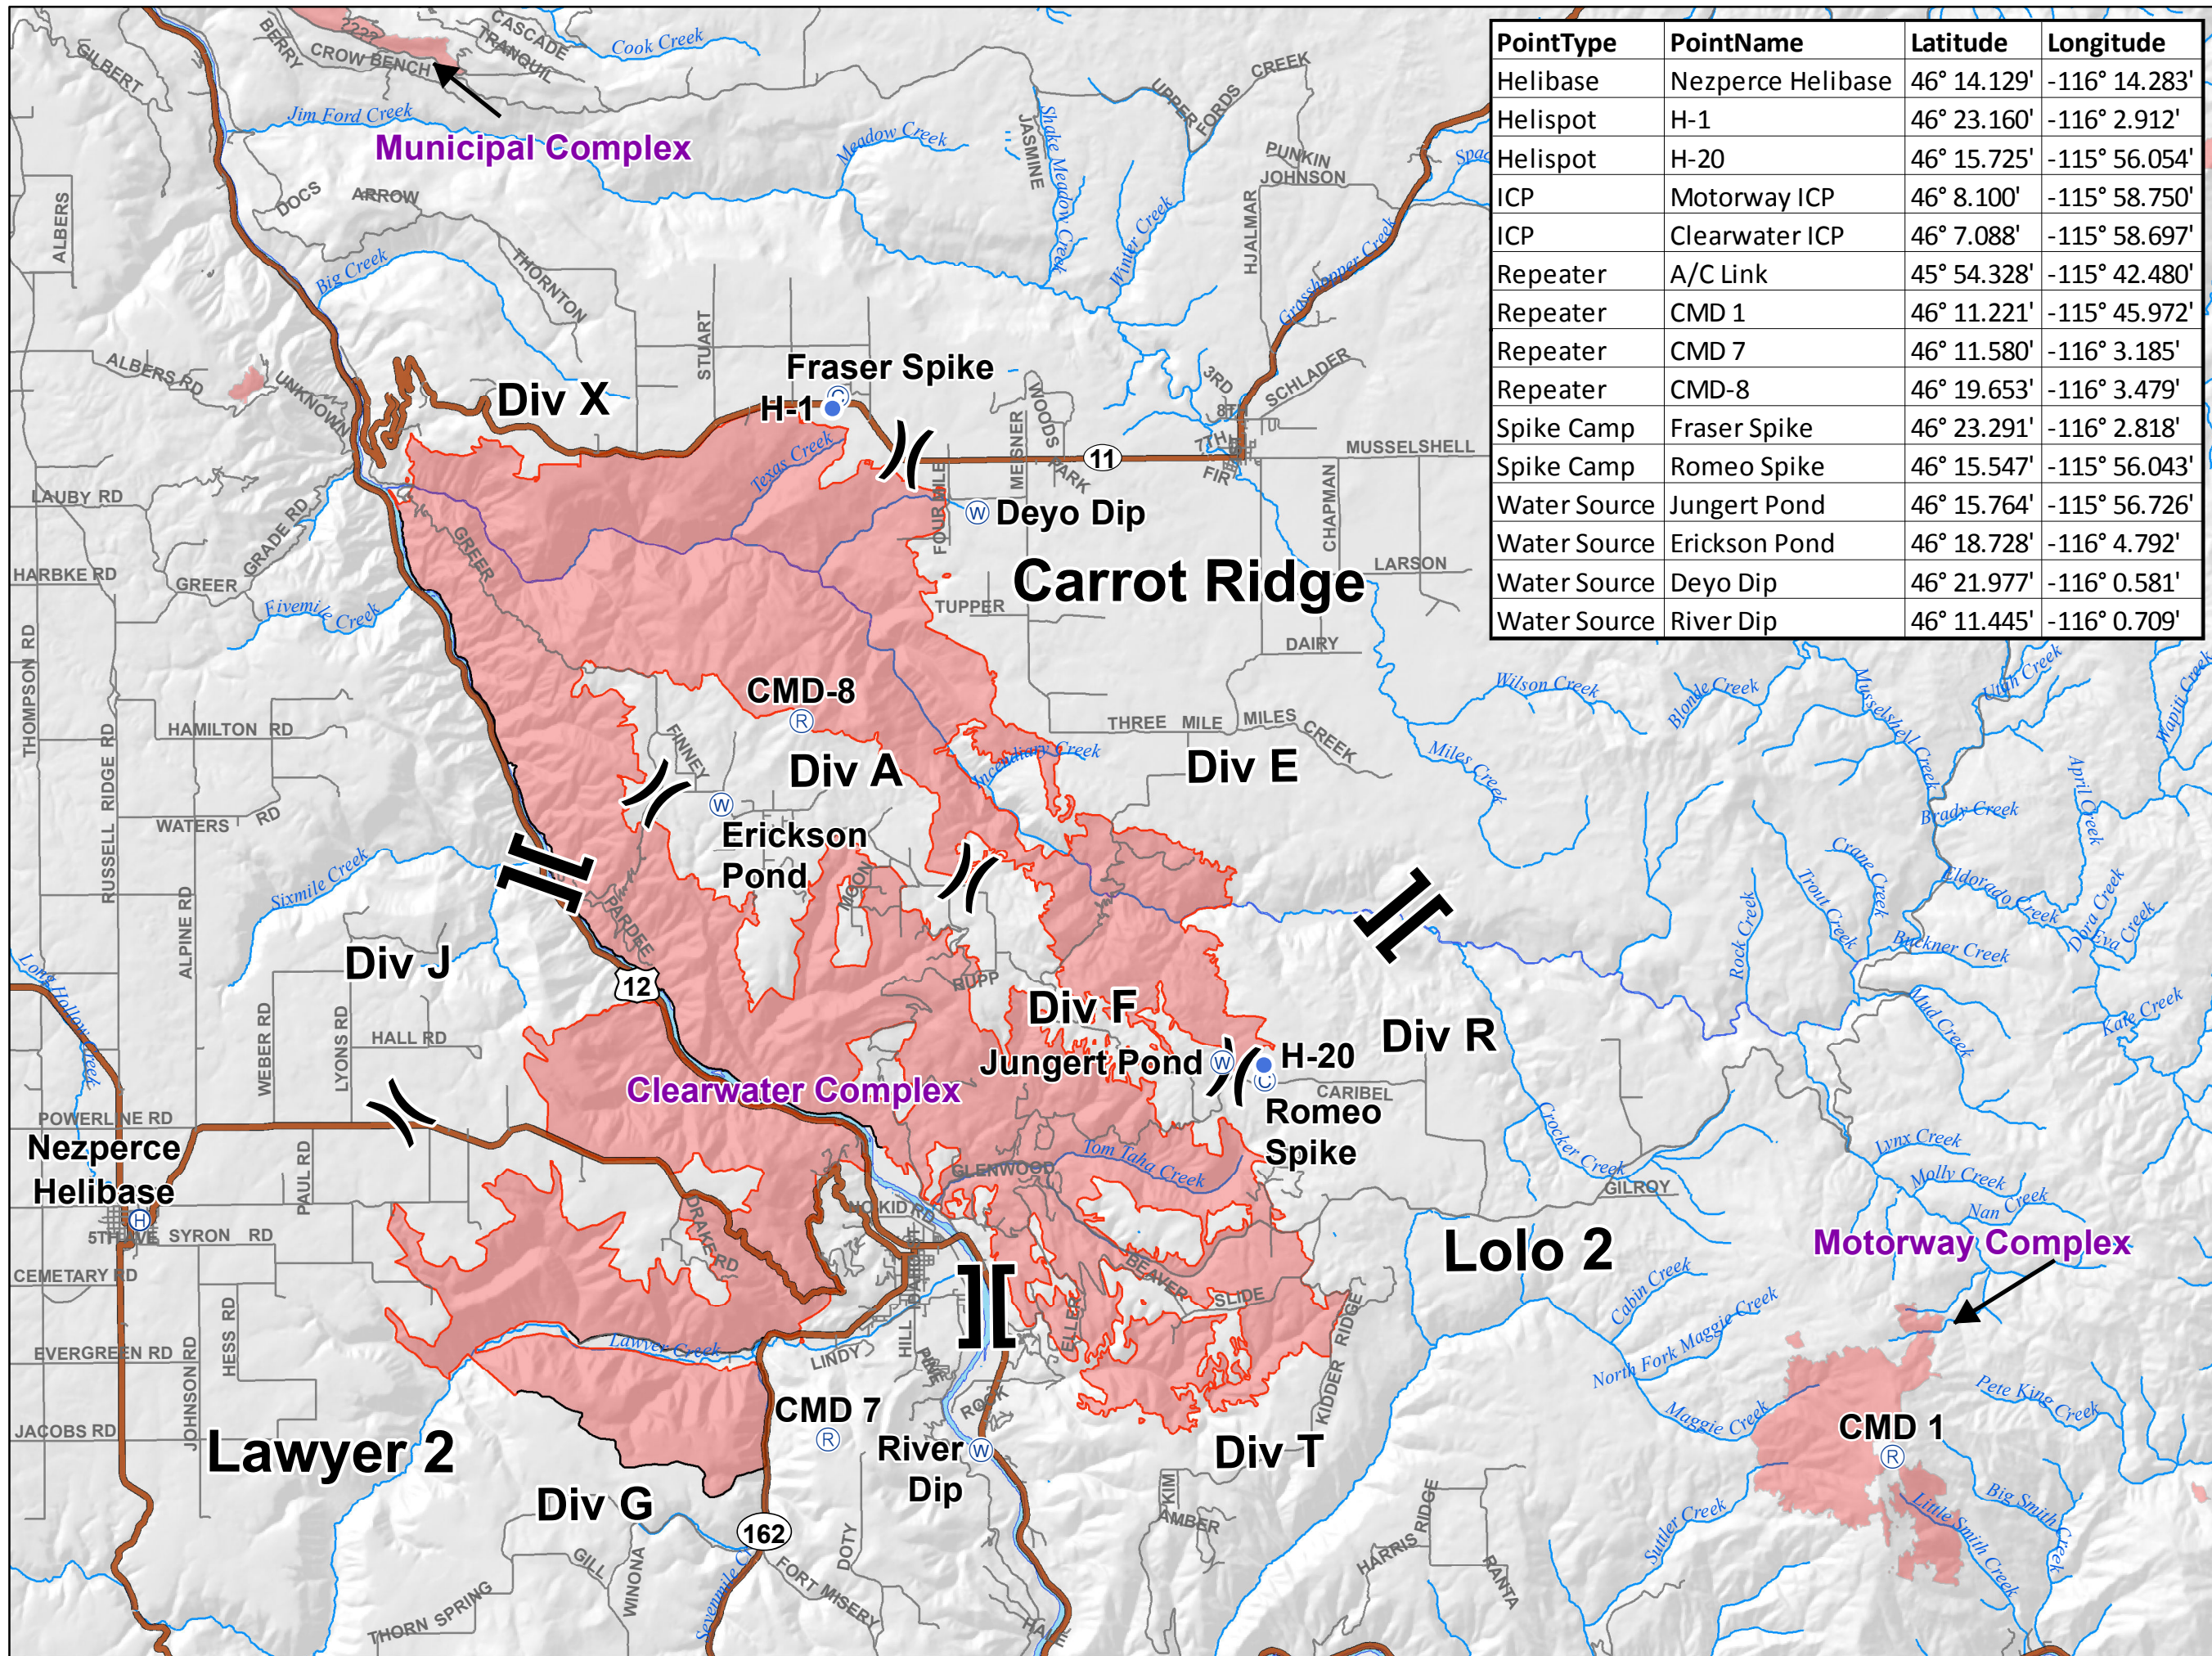

Pilot Map
Clearwater Complex
20150825

0 1 2 3
Nautical Miles

- Water Source
- Spike Camp
- Repeater
- Helibase
- Helispot
- ICP

Frequencies	AM	FM
Clearwater Flight Follow	120.275	
Carrot Ridge A/G		166.875
Lolo A/G Div A, E		166.950
Lolo A/G Div F, R, T		168.375
DECK		163.100
Lawyer 2 A/G Div J, G		167.125
Clearwater Rotorwing	132.275	
Clearwater Fixed Wing	119.075	
TFR	125.425	

PointType	PointName	Latitude	Longitude
Helibase	Nezperce Helibase	46° 14.129'	-116° 14.283'
Helispot	H-1	46° 23.160'	-116° 2.912'
Helispot	H-20	46° 15.725'	-115° 56.054'
ICP	Motorway ICP	46° 8.100'	-115° 58.750'
ICP	Clearwater ICP	46° 7.088'	-115° 58.697'
Repeater	A/C Link	45° 54.328'	-115° 42.480'
Repeater	CMD 1	46° 11.221'	-115° 45.972'
Repeater	CMD 7	46° 11.580'	-116° 3.185'
Repeater	CMD-8	46° 19.653'	-116° 3.479'
Spike Camp	Fraser Spike	46° 23.291'	-116° 2.818'
Spike Camp	Romeo Spike	46° 15.547'	-115° 56.043'
Water Source	Jungert Pond	46° 15.764'	-115° 56.726'
Water Source	Erickson Pond	46° 18.728'	-116° 4.792'
Water Source	Deyo Dip	46° 21.977'	-116° 0.581'
Water Source	River Dip	46° 11.445'	-116° 0.709'