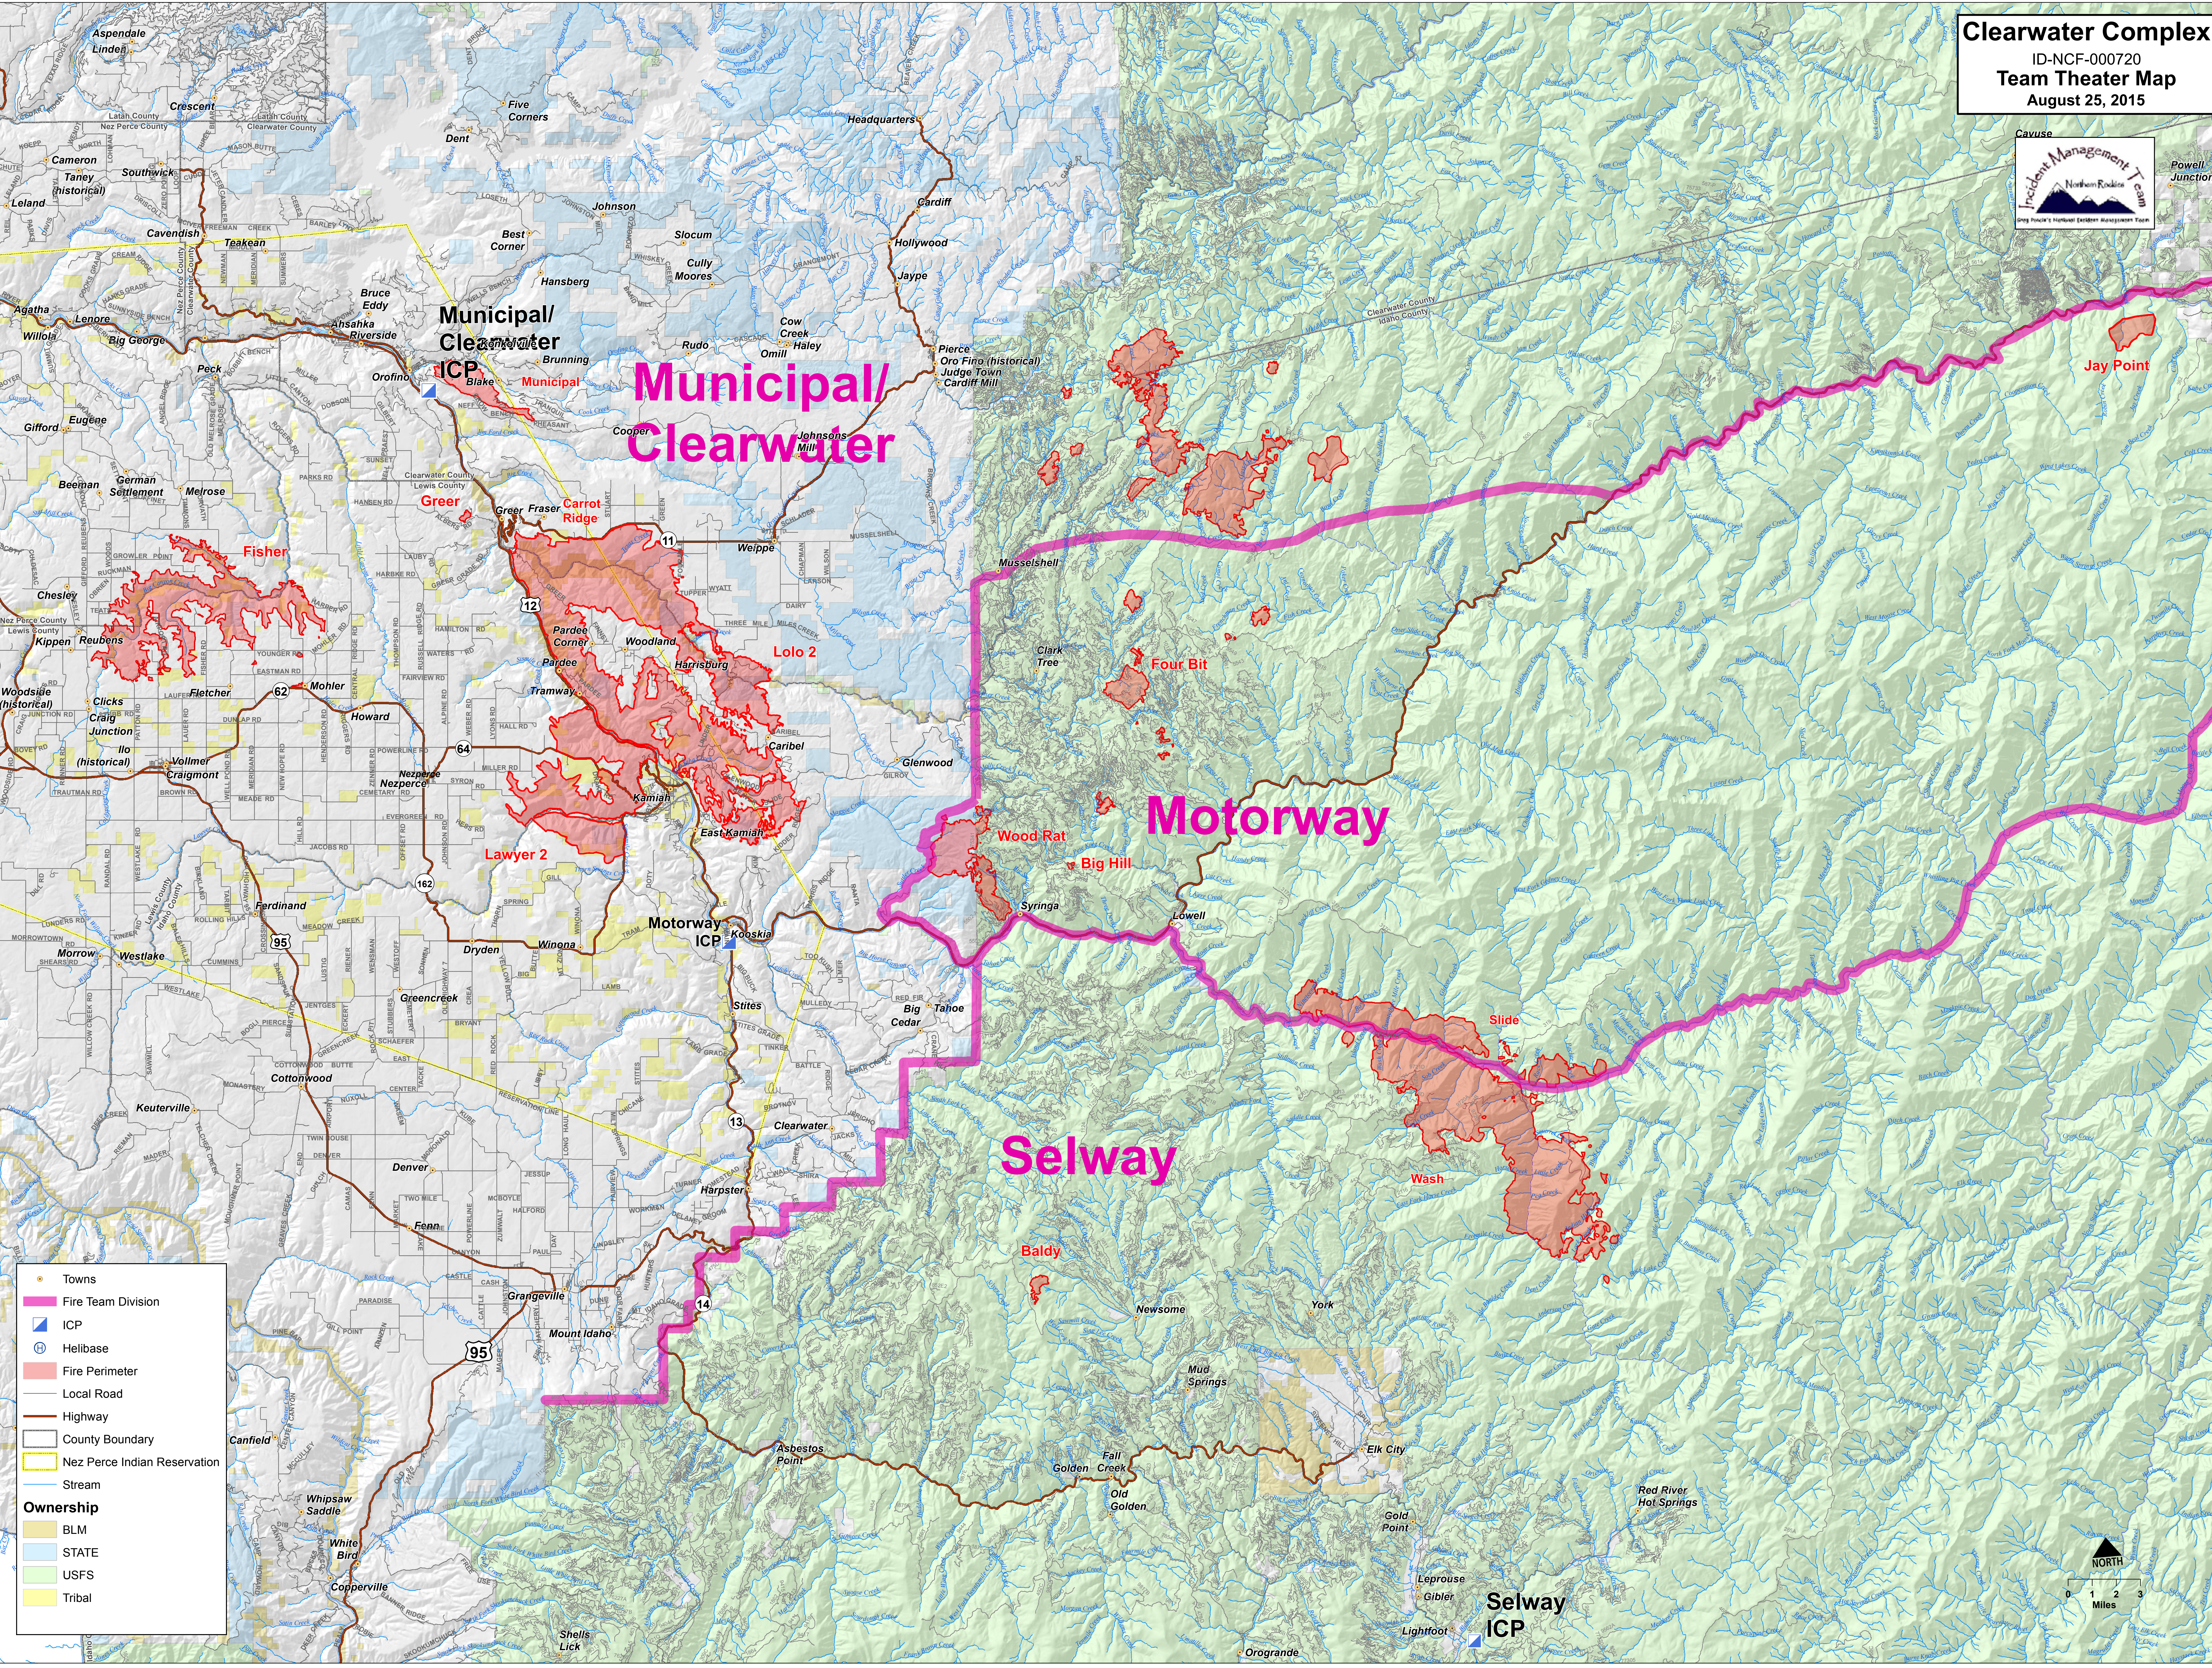

Clearwater Complex

ID-NCF-000720

Team Theater Map

August 25, 2015

	Towns
	Fire Team Division
	ICP
	Helibase
	Fire Perimeter
	Local Road
	Highway
	County Boundary
	Nez Perce Indian Reservation
	Stream
Ownership	
	BLM
	STATE
	USFS
	Tribal