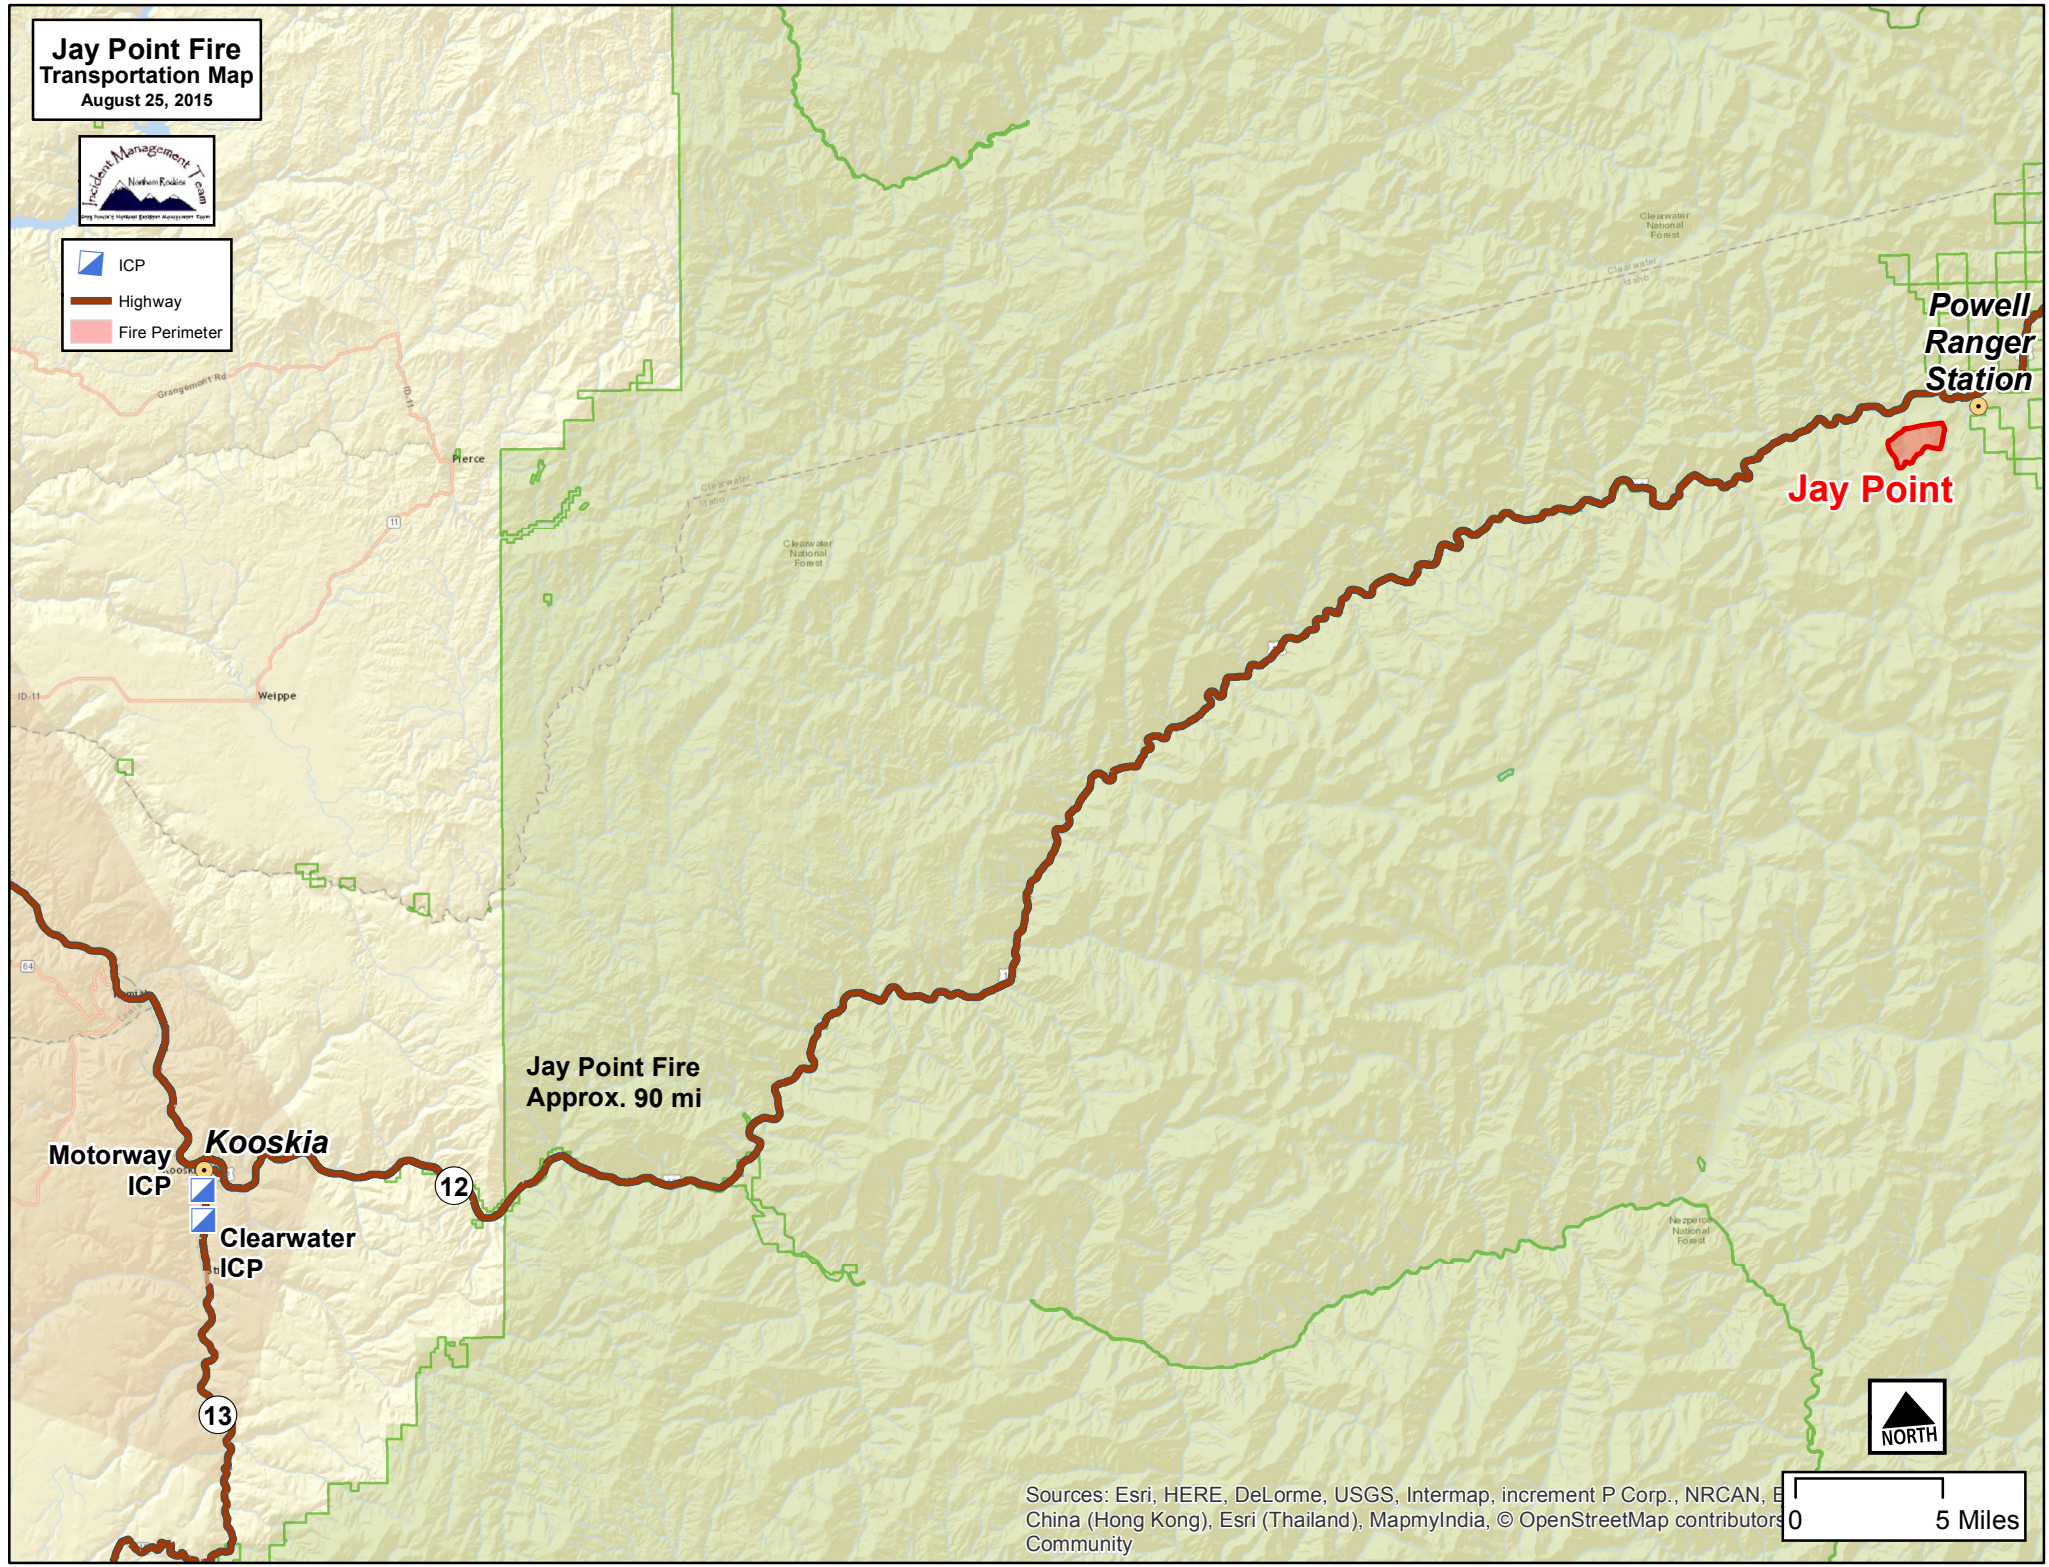

Jay Point Fire Transportation Map August 25, 2015

- ICP
- Highway
- Fire Perimeter

Jay Point Fire
Approx. 90 mi

Motorway ICP
Kooskia
Clearwater ICP

Powell
Ranger
Station
Jay Point