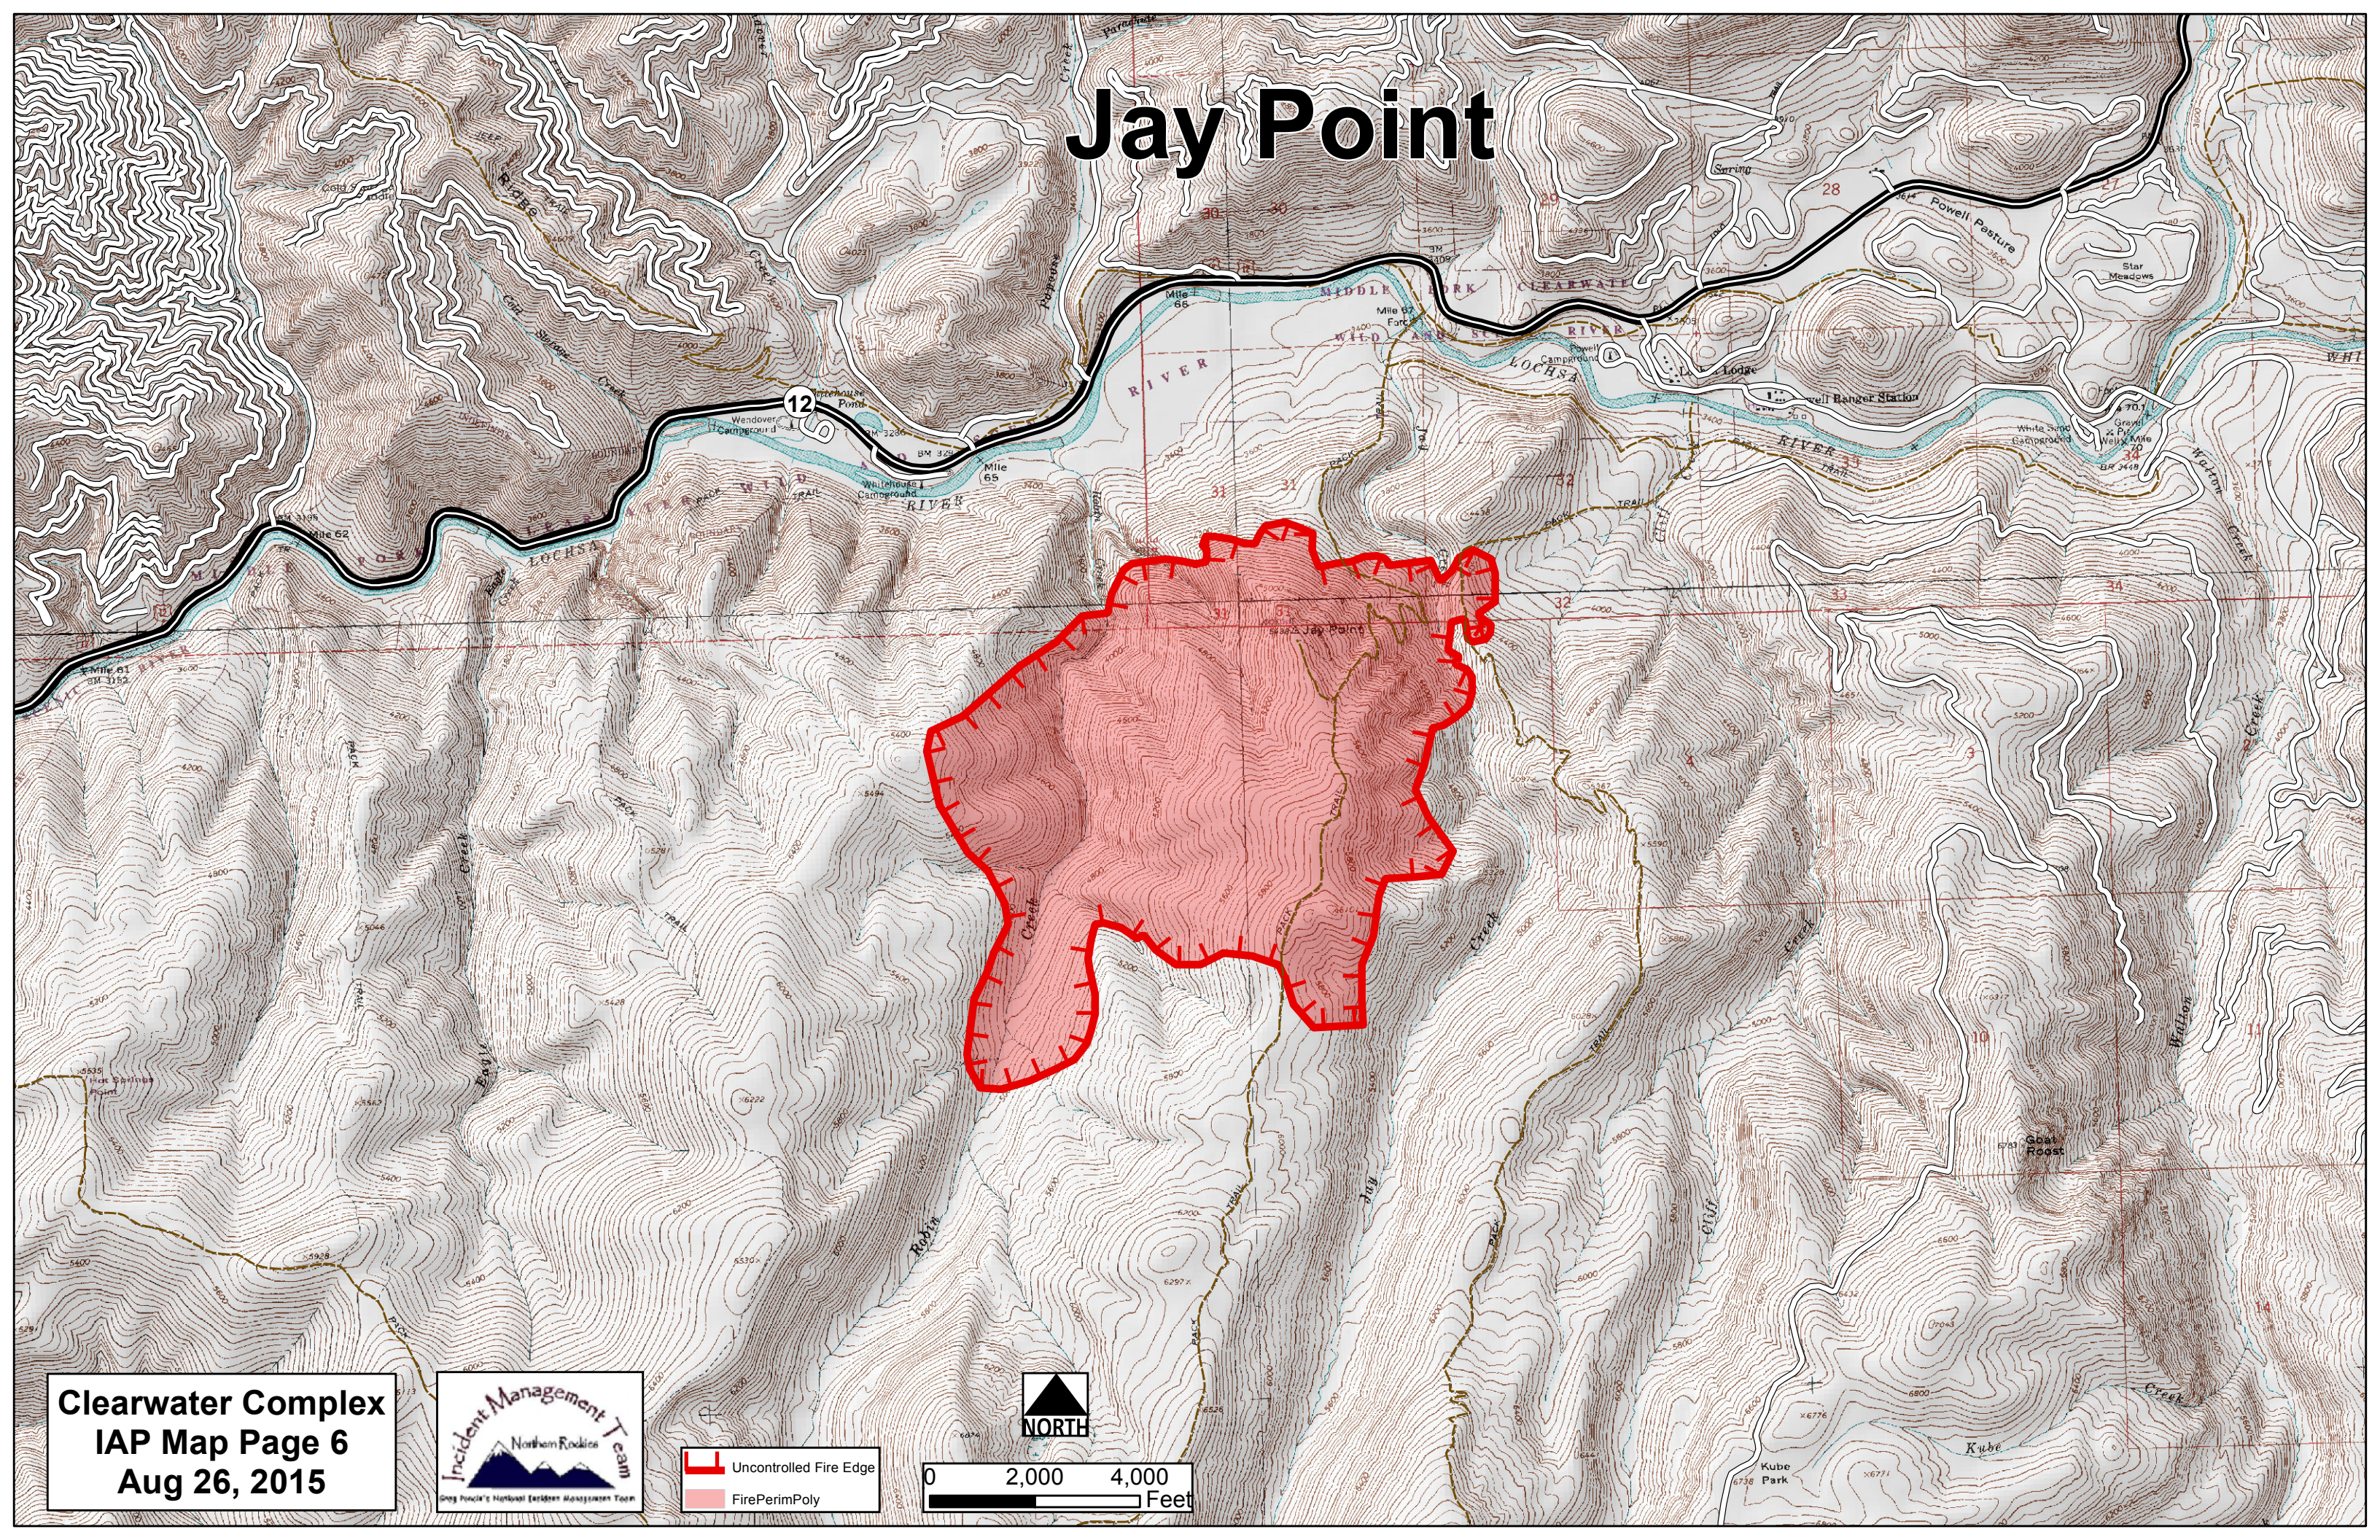

Jay Point

**Clearwater Complex
IAP Map Page 6
Aug 26, 2015**

 Uncontrolled Fire Edge
 FirePerimPoly

0 2,000 4,000
Feet