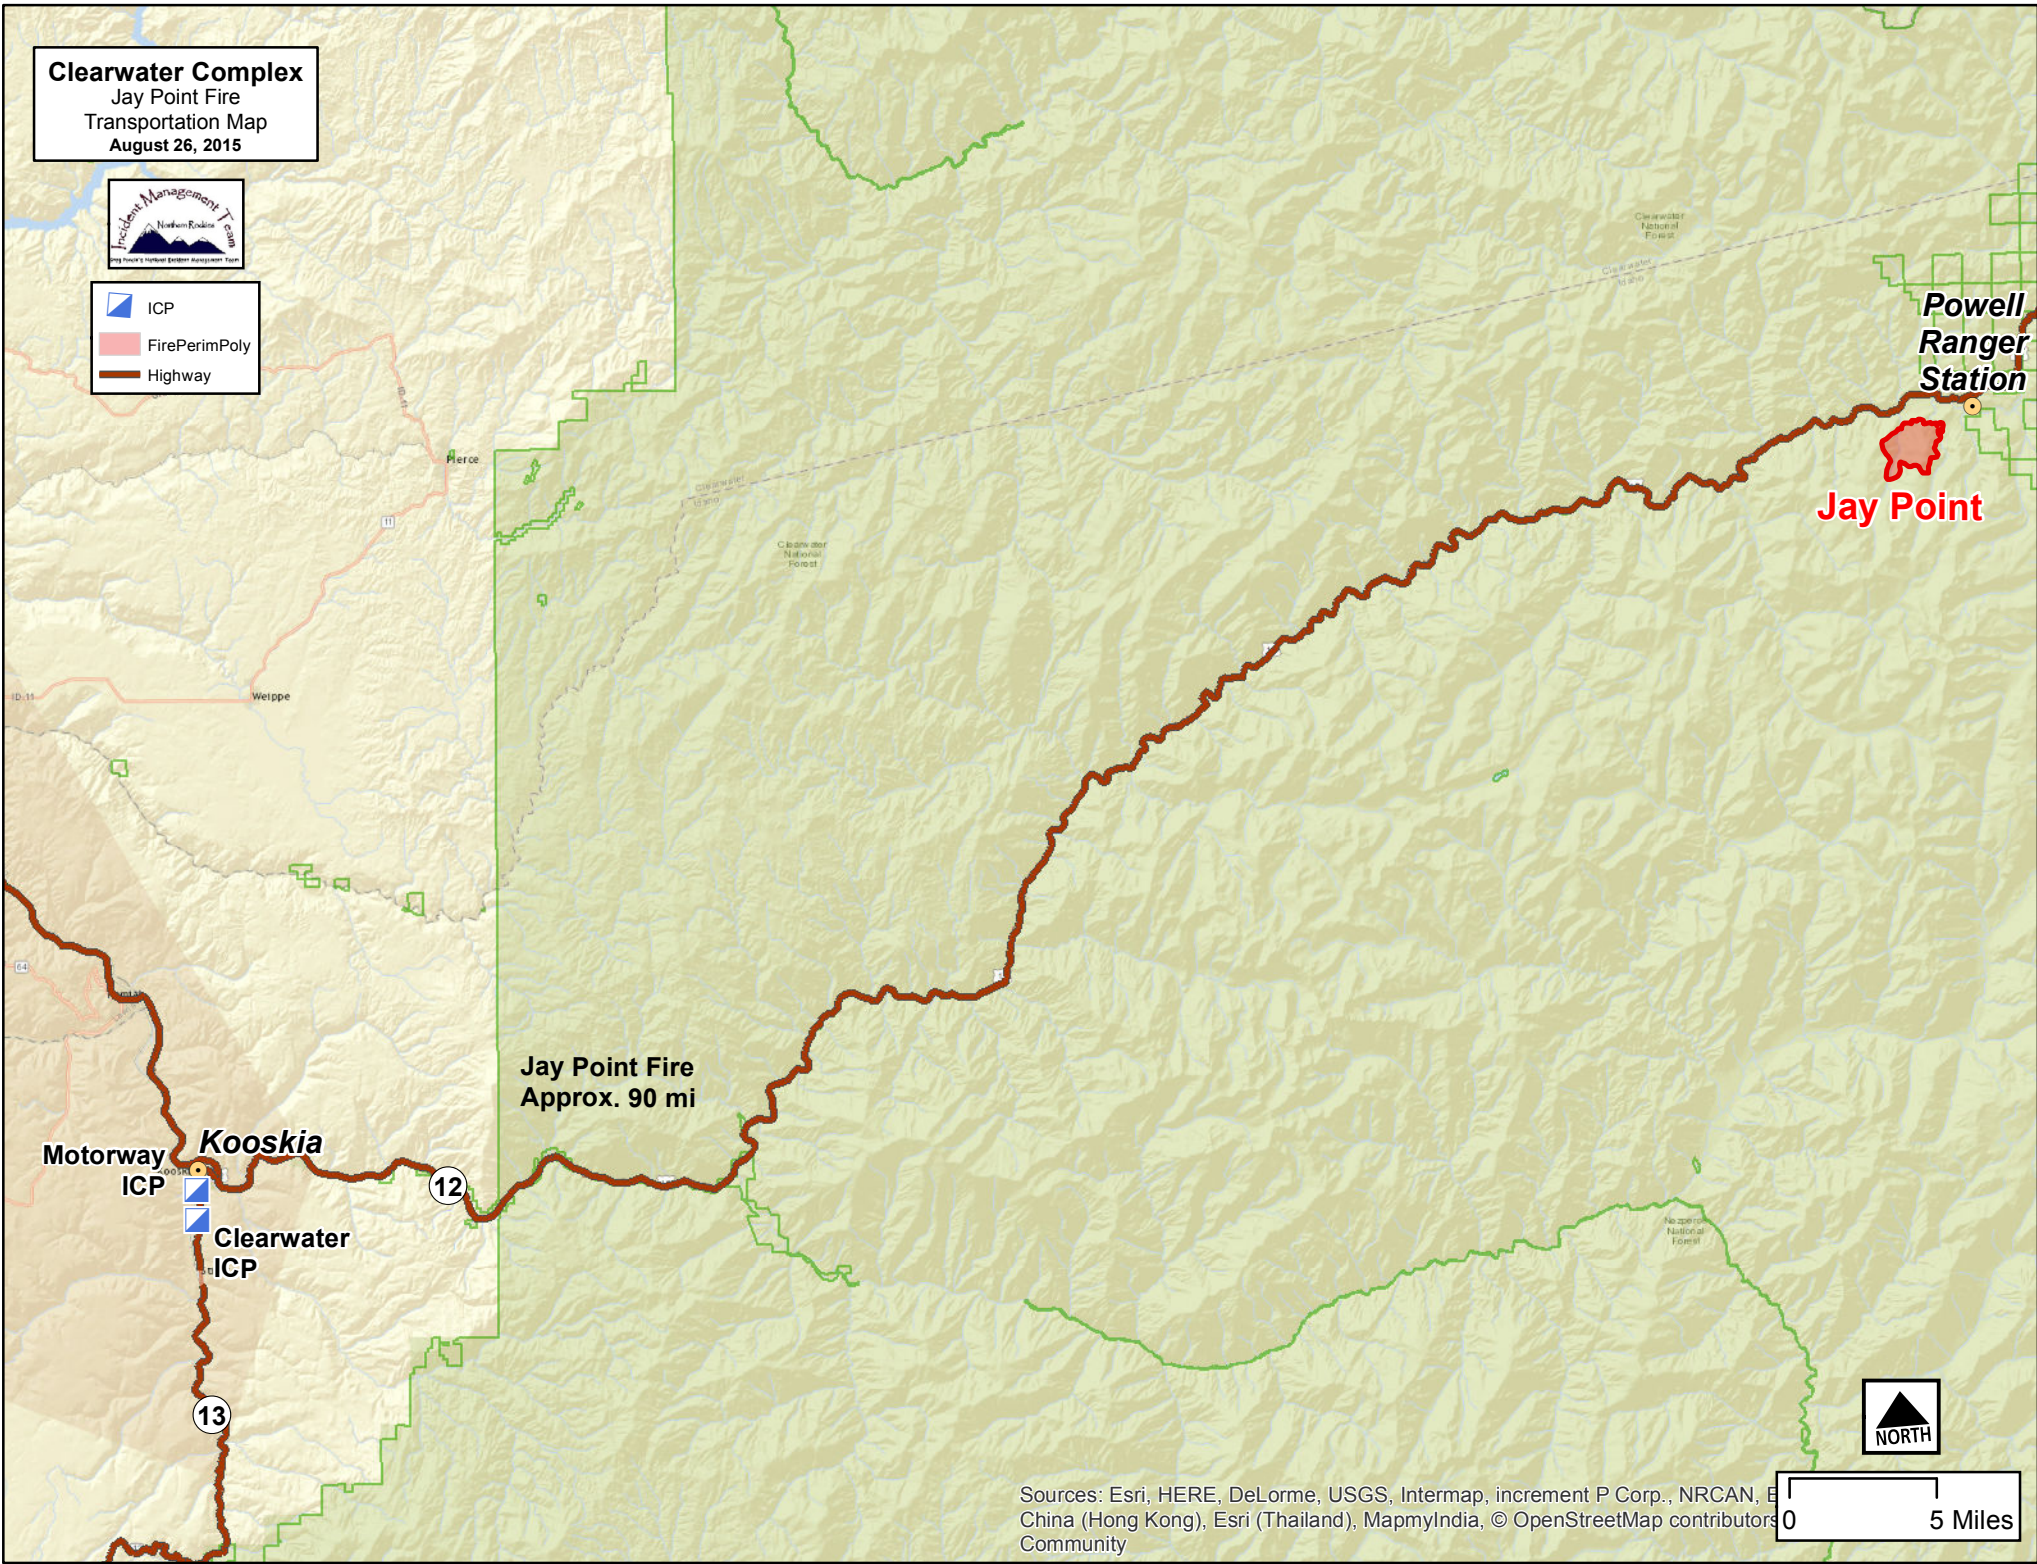

Clearwater Complex
Jay Point Fire
Transportation Map
August 26, 2015

- ICP
- FirePerimPoly
- Highway

Jay Point Fire
Approx. 90 mi

**Powell
Ranger
Station**
Jay Point

Motorway
Kooskia
Clearwater