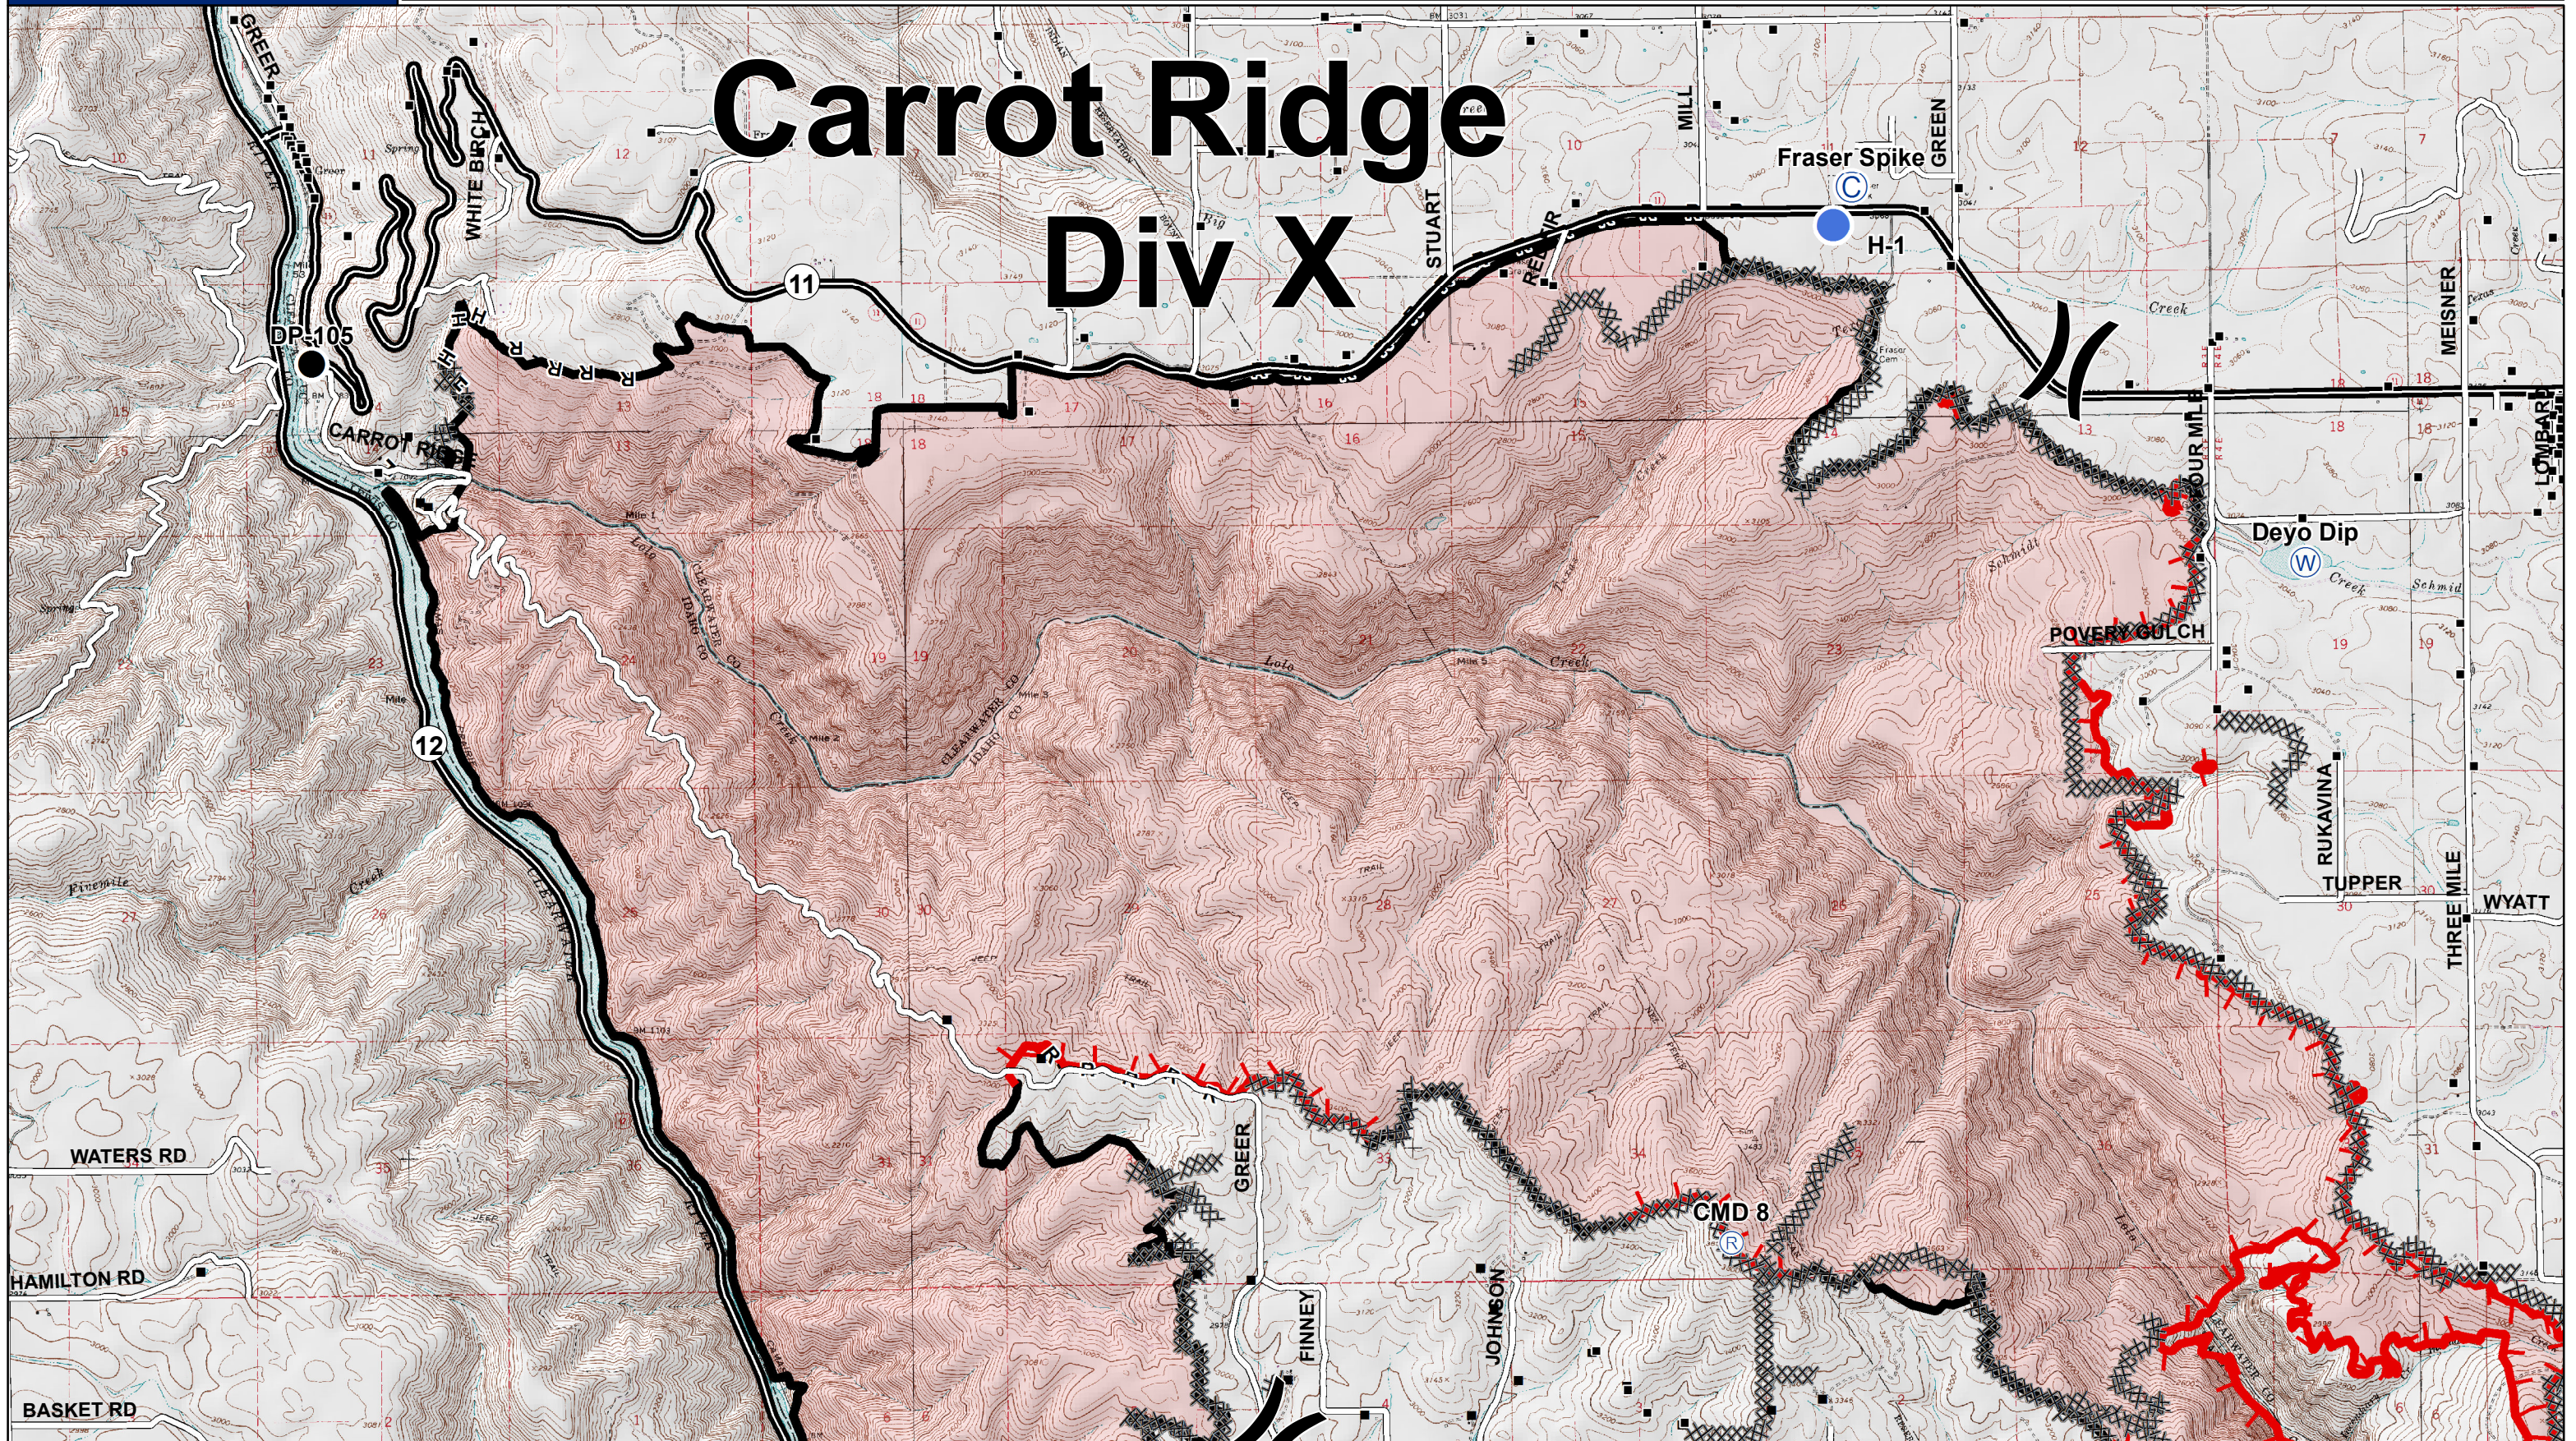

Carrot Ridge Div X

- Legend**
- Completed Line
 - Uncontrolled Fire Edge
 - xxxx Completed Dozer Line
 - Proposed Dozer Line
 - - Planned Fire Line
 - Planned Secondary Line
 - Completed Line Break
 - Explosive Line
 - Planned Fire Break

- () Division
- [] Branch
- Drop Point
- ⊗ Fire Origin
- Hot Spot
- ♂ Spot Fire
- Helispot
- Ⓢ Staging Area
- Ⓜ Dip Site
- Ⓡ Repeater
- ⚠ Safety Zone
- Ⓡ Fire Station
- Ⓜ Helibase
- Ⓜ Incident Command Post
- Ⓜ Camp
- Ⓜ Incident Base

Legend

Spatial Reference and Scales
 NAD_1983_UTM_Zone_11N
 1 inch = 0.63 miles 1:39,665
 0 0.25 0.5 1 Miles
 0 0.5 1 Kilometers

Blue Team Sit Unit
 6:11:13 PM
 8/27/2015
 Clearwater Complex
 IAP Map