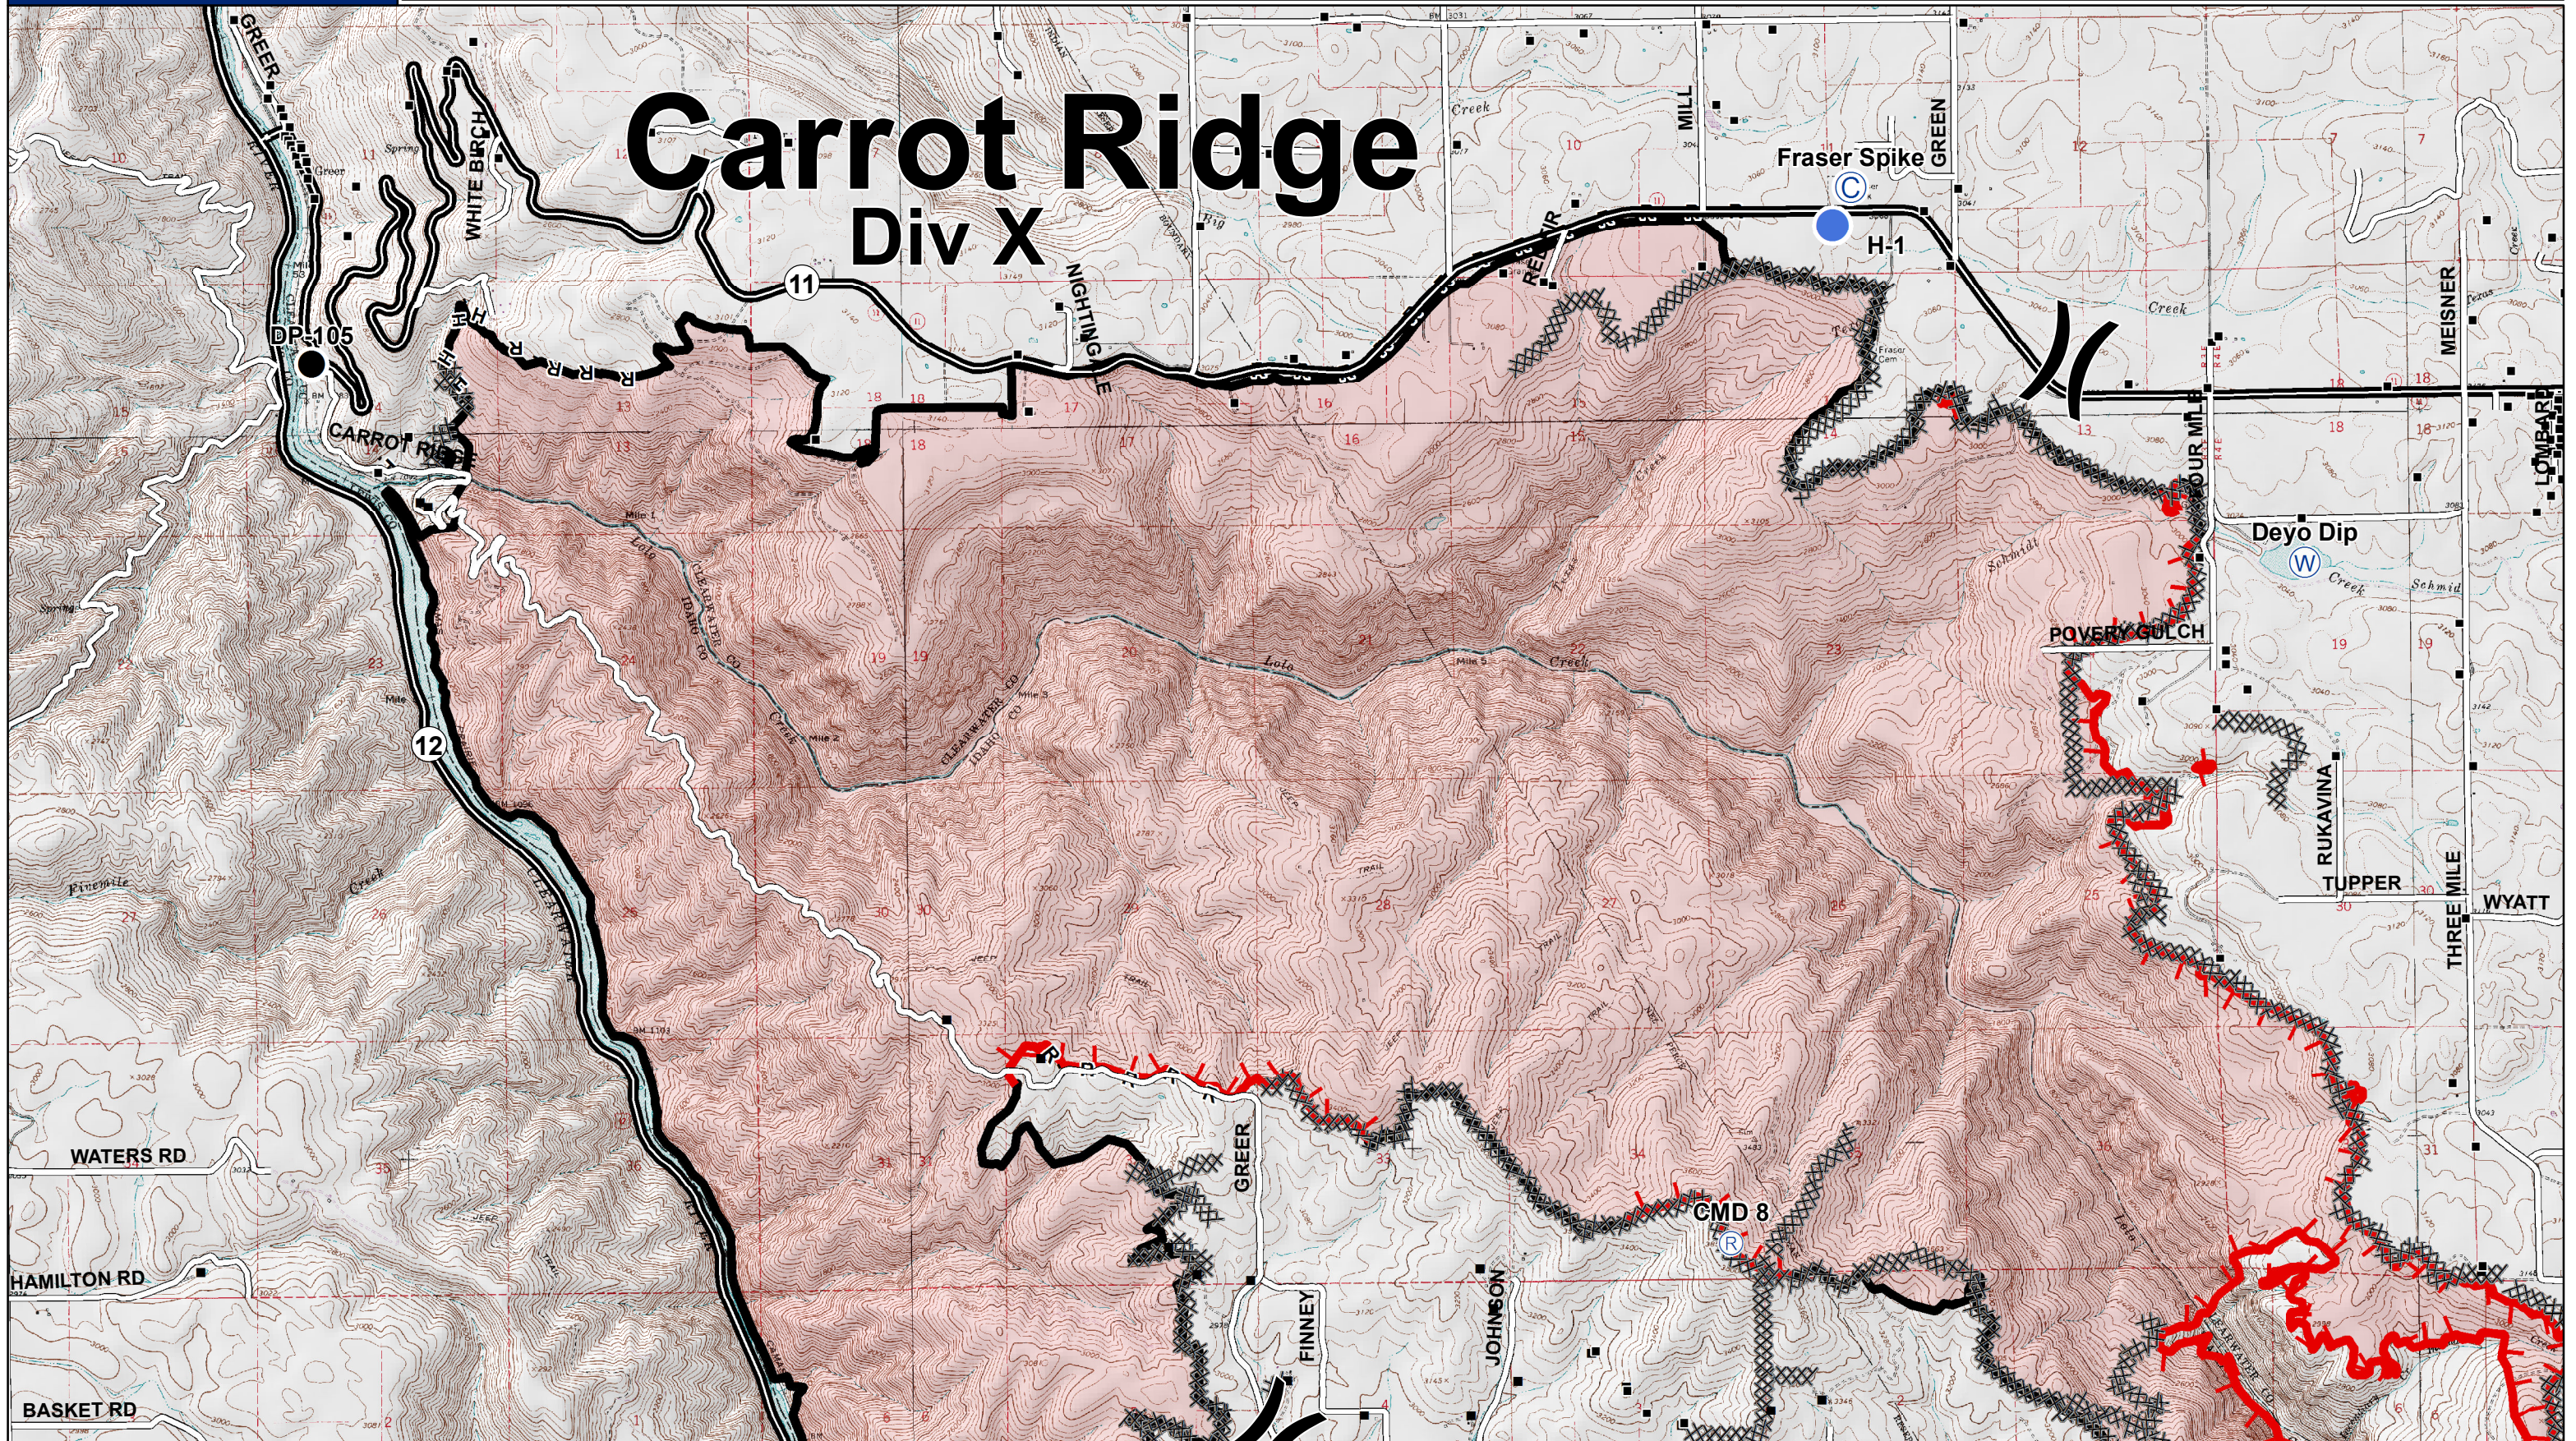

# Carrot Ridge

## Div X

- Legend**
- Completed Line
  - Uncontrolled Fire Edge
  - xxxx Completed Dozer Line
  - Proposed Dozer Line
  - - Planned Fire Line
  - Planned Secondary Line
  - Completed Line Break
  - ⚡ Explosive Line
  - ⚡ Planned Fire Break

- ( ) Division
- [ ] Branch
- Drop Point
- ⊗ Fire Origin
- Hot Spot
- ♂ Spot Fire
- Helispot
- Ⓢ Staging Area
- Ⓜ Dip Site
- Ⓡ Repeater
- ⚠ Safety Zone
- Ⓡ Fire Station
- Ⓜ Helibase
- Ⓜ Incident Command Post
- Ⓜ Camp
- Ⓜ Incident Base

Legend

**Spatial Reference and Scales**  
 NAD\_1983\_UTM\_Zone\_11N  
 1 inch = 0.63 miles 1:39,674  
 0 0.25 0.5 1 Miles  
 0 0.5 1 Kilometers

Blue Team Sit Unit  
 9:10:47 PM  
 8/28/2015  
 Clearwater Complex  
 IAP Map