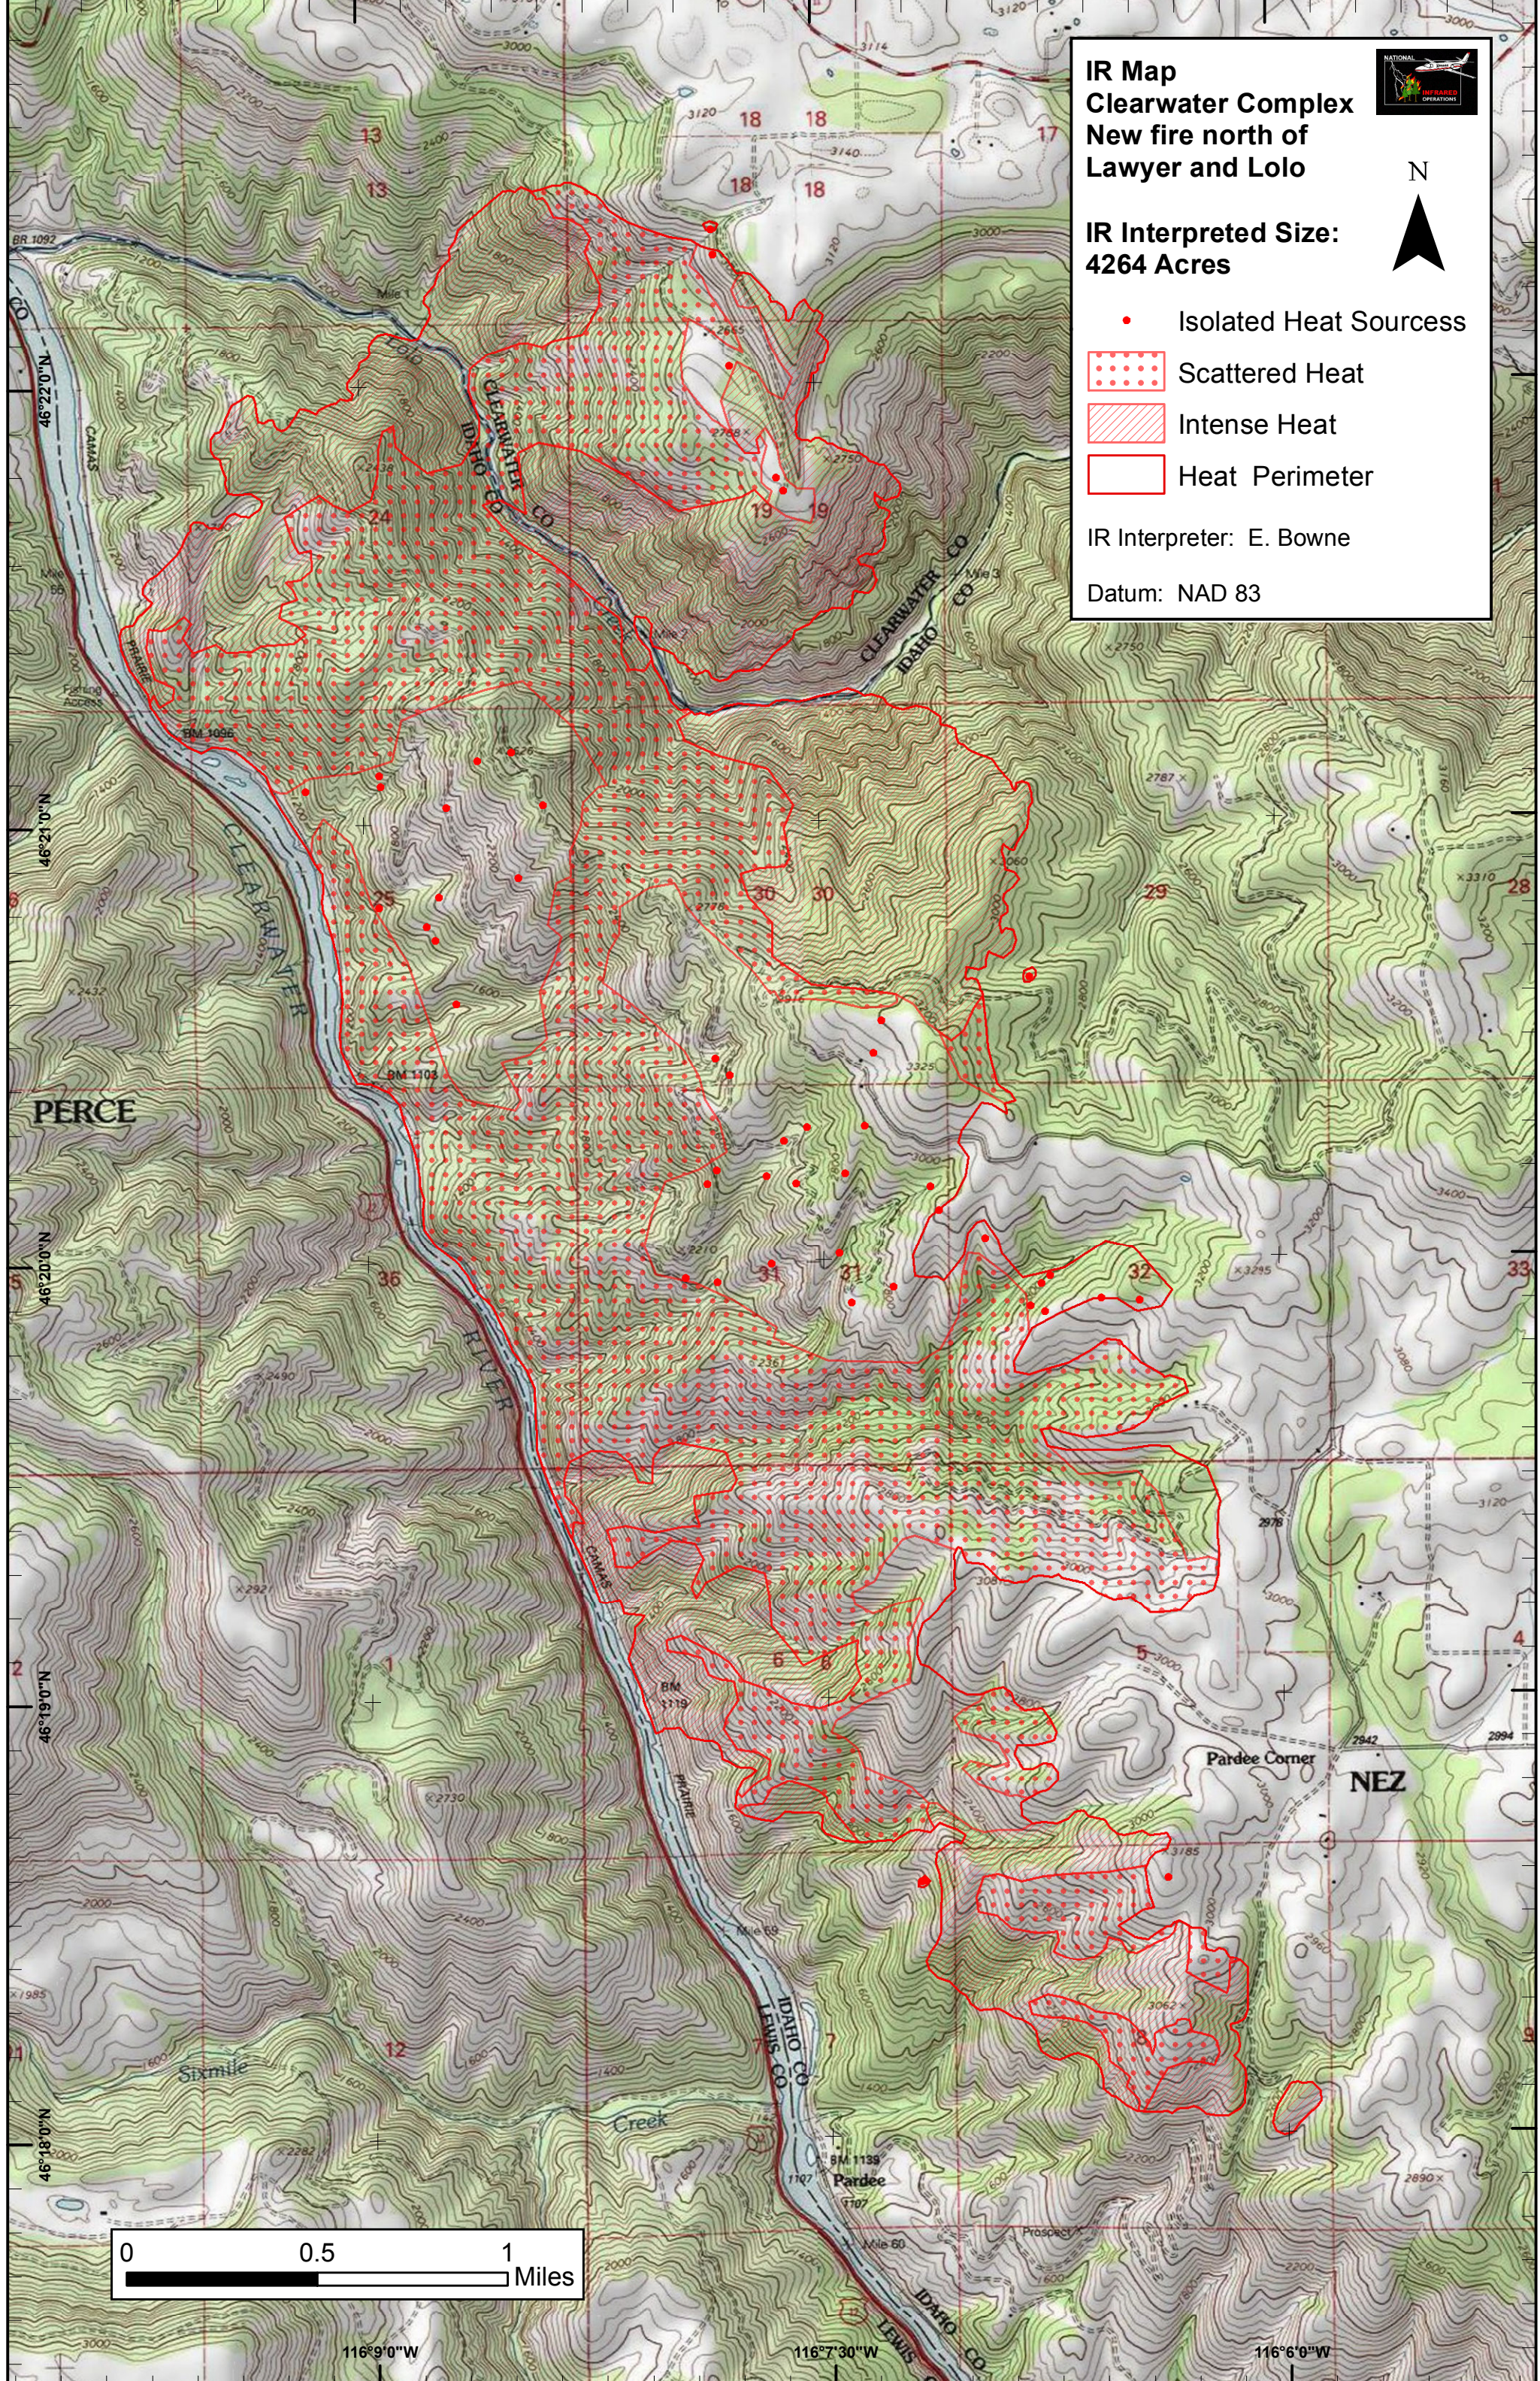

**IR Map**  
**Clearwater Complex**  
**New fire north of**  
**Lawyer and Lolo**

N

**IR Interpreted Size:**  
**4264 Acres**

- Isolated Heat Sourcess
- ▤ Scattered Heat
- ▨ Intense Heat
- ▭ Heat Perimeter

IR Interpreter: E. Bowne  
 Datum: NAD 83

116°9'0"W 116°7'30"W 116°6'0"W