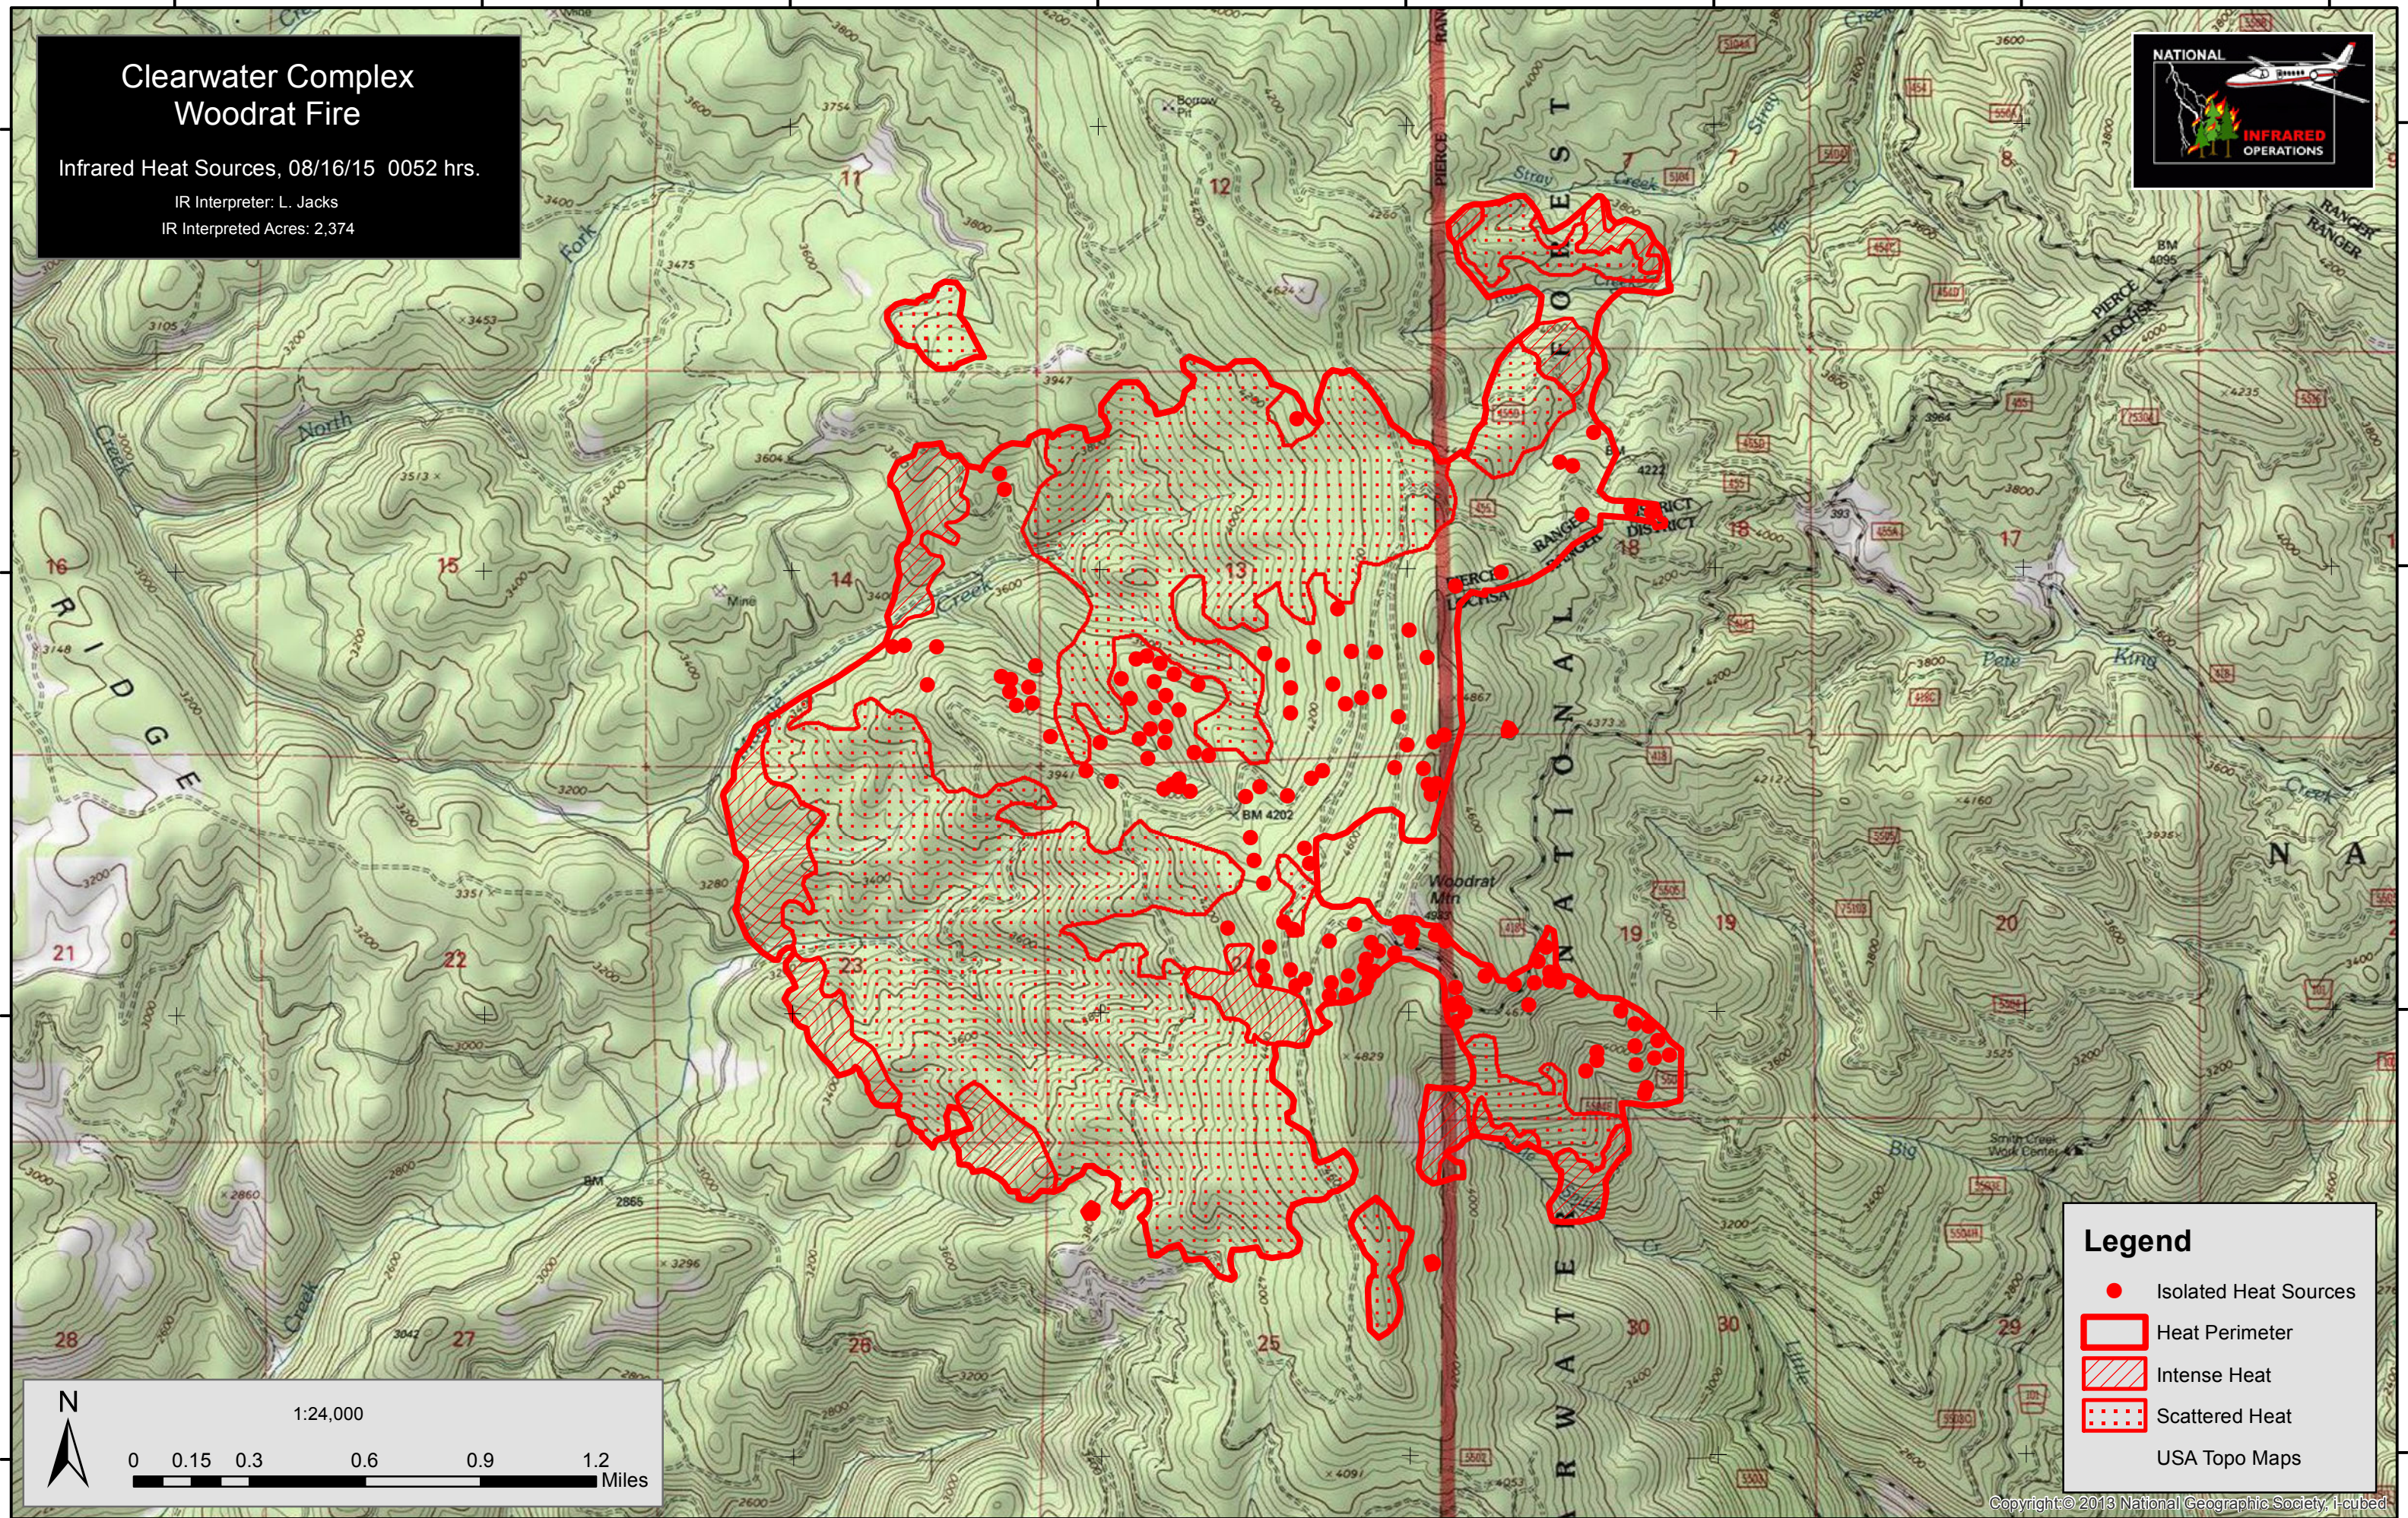

Clearwater Complex Woodrat Fire

Infrared Heat Sources, 08/16/15 0052 hrs.

IR Interpreter: L. Jacks

IR Interpreted Acres: 2,374

Legend

- Isolated Heat Sources
- ▭ Heat Perimeter
- ▨ Intense Heat
- ▭ Scattered Heat
- USA Topo Maps