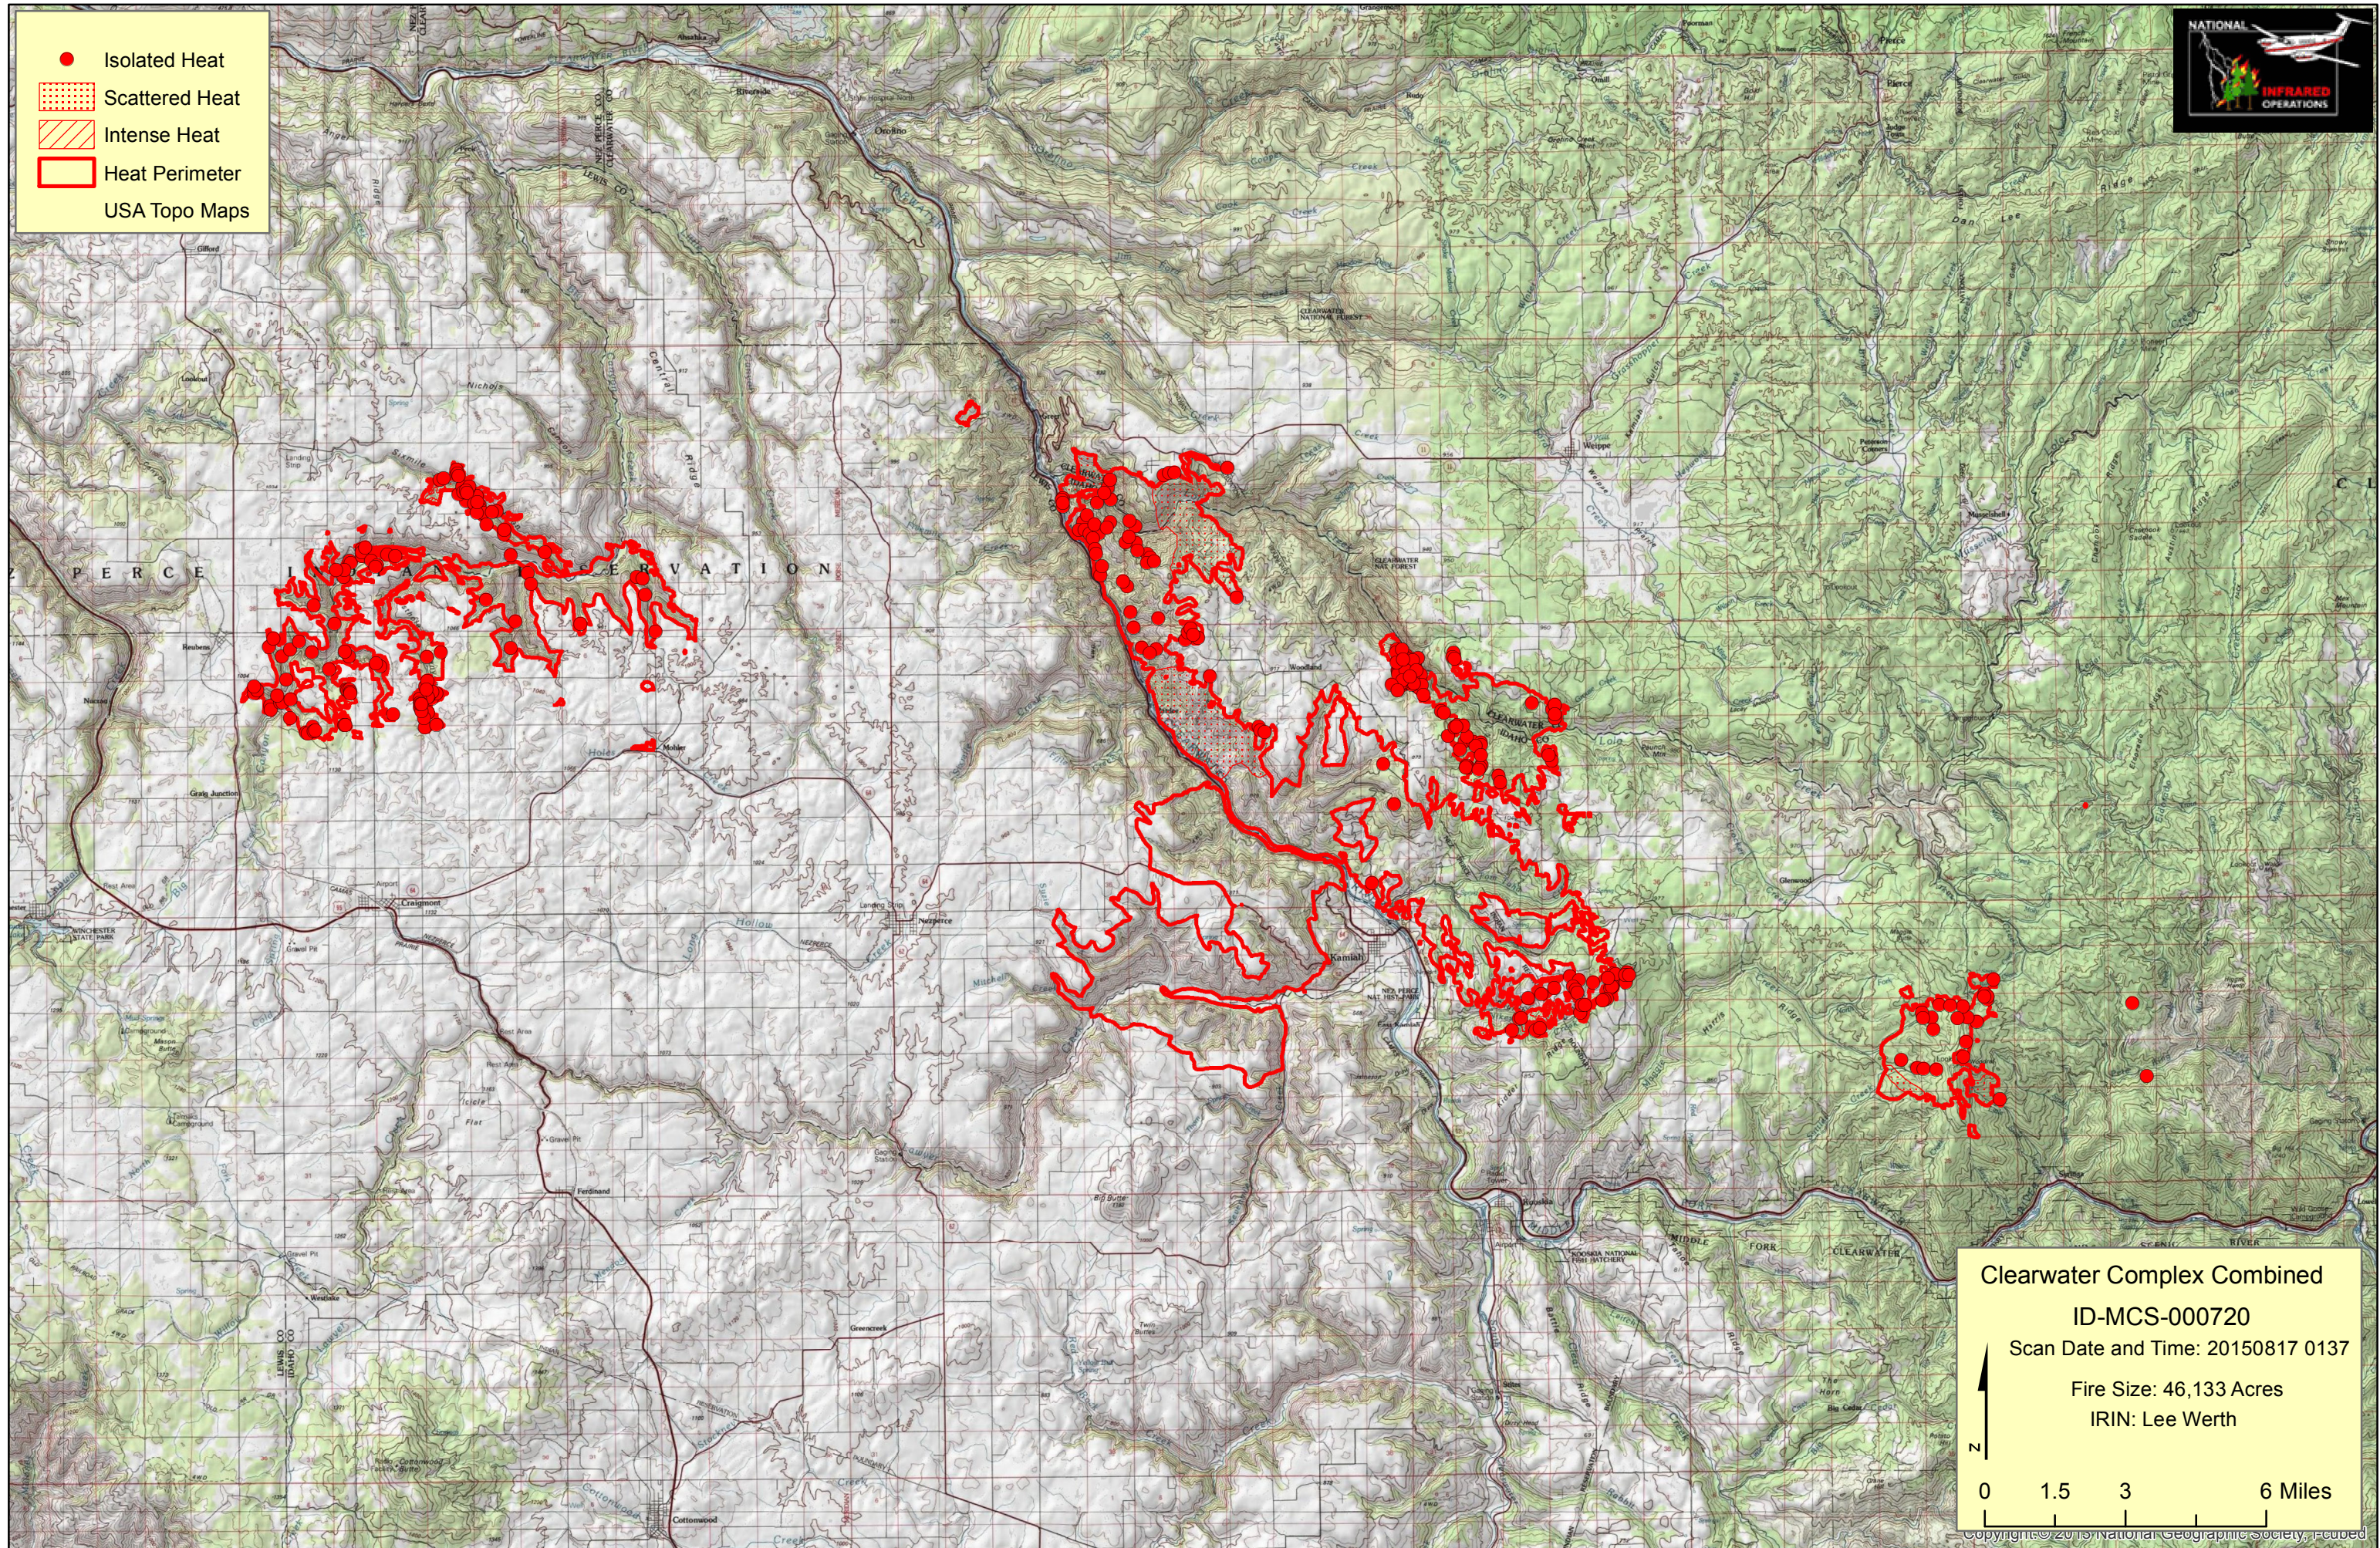

- Isolated Heat
- ▨ Scattered Heat
- ▨ Intense Heat
- ▭ Heat Perimeter

USA Topo Maps

**Clearwater Complex Combined**  
ID-MCS-000720  
Scan Date and Time: 20150817 0137  
Fire Size: 46,133 Acres  
IRIN: Lee Werth

0 1.5 3 6 Miles