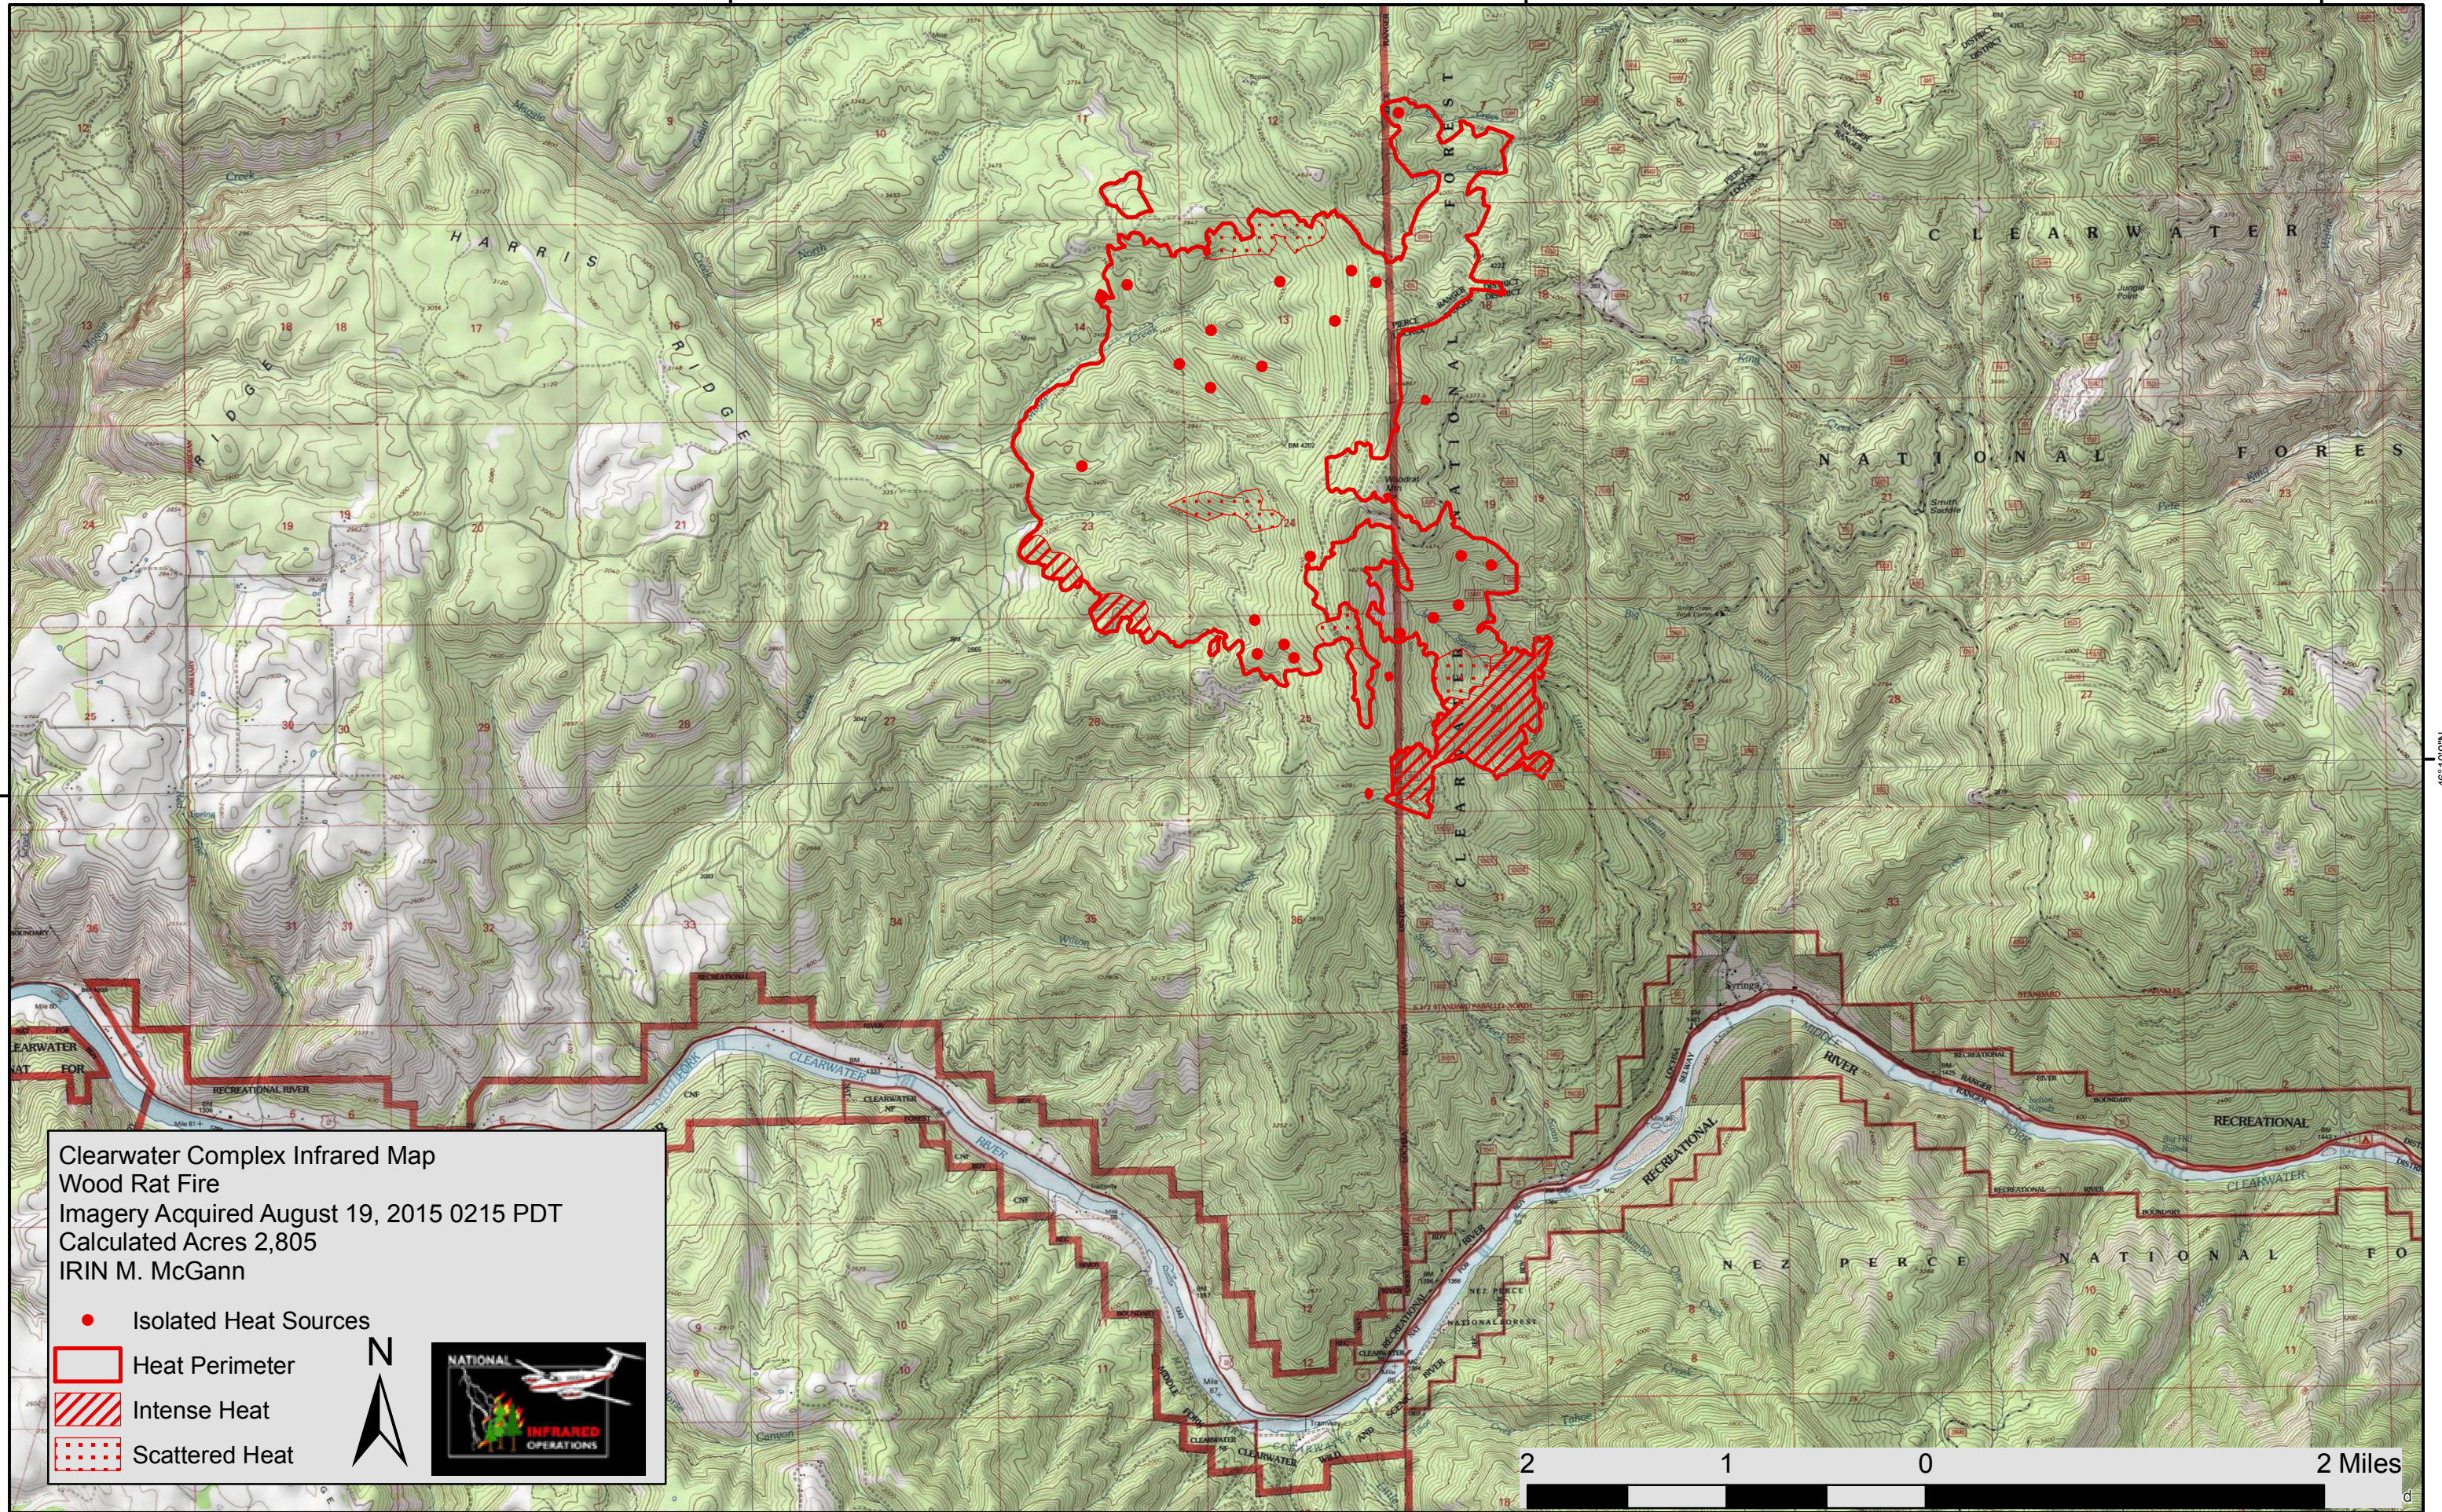

115°50'0"W

115°45'0"W

115°40'0"W

46°10'0"N

46°10'0"N

Clearwater Complex Infrared Map
 Wood Rat Fire
 Imagery Acquired August 19, 2015 0215 PDT
 Calculated Acres 2,805
 IRIN M. McGann

- Isolated Heat Sources
- Heat Perimeter
- Intense Heat
- Scattered Heat

115°50'0"W

115°45'0"W

115°40'0"W