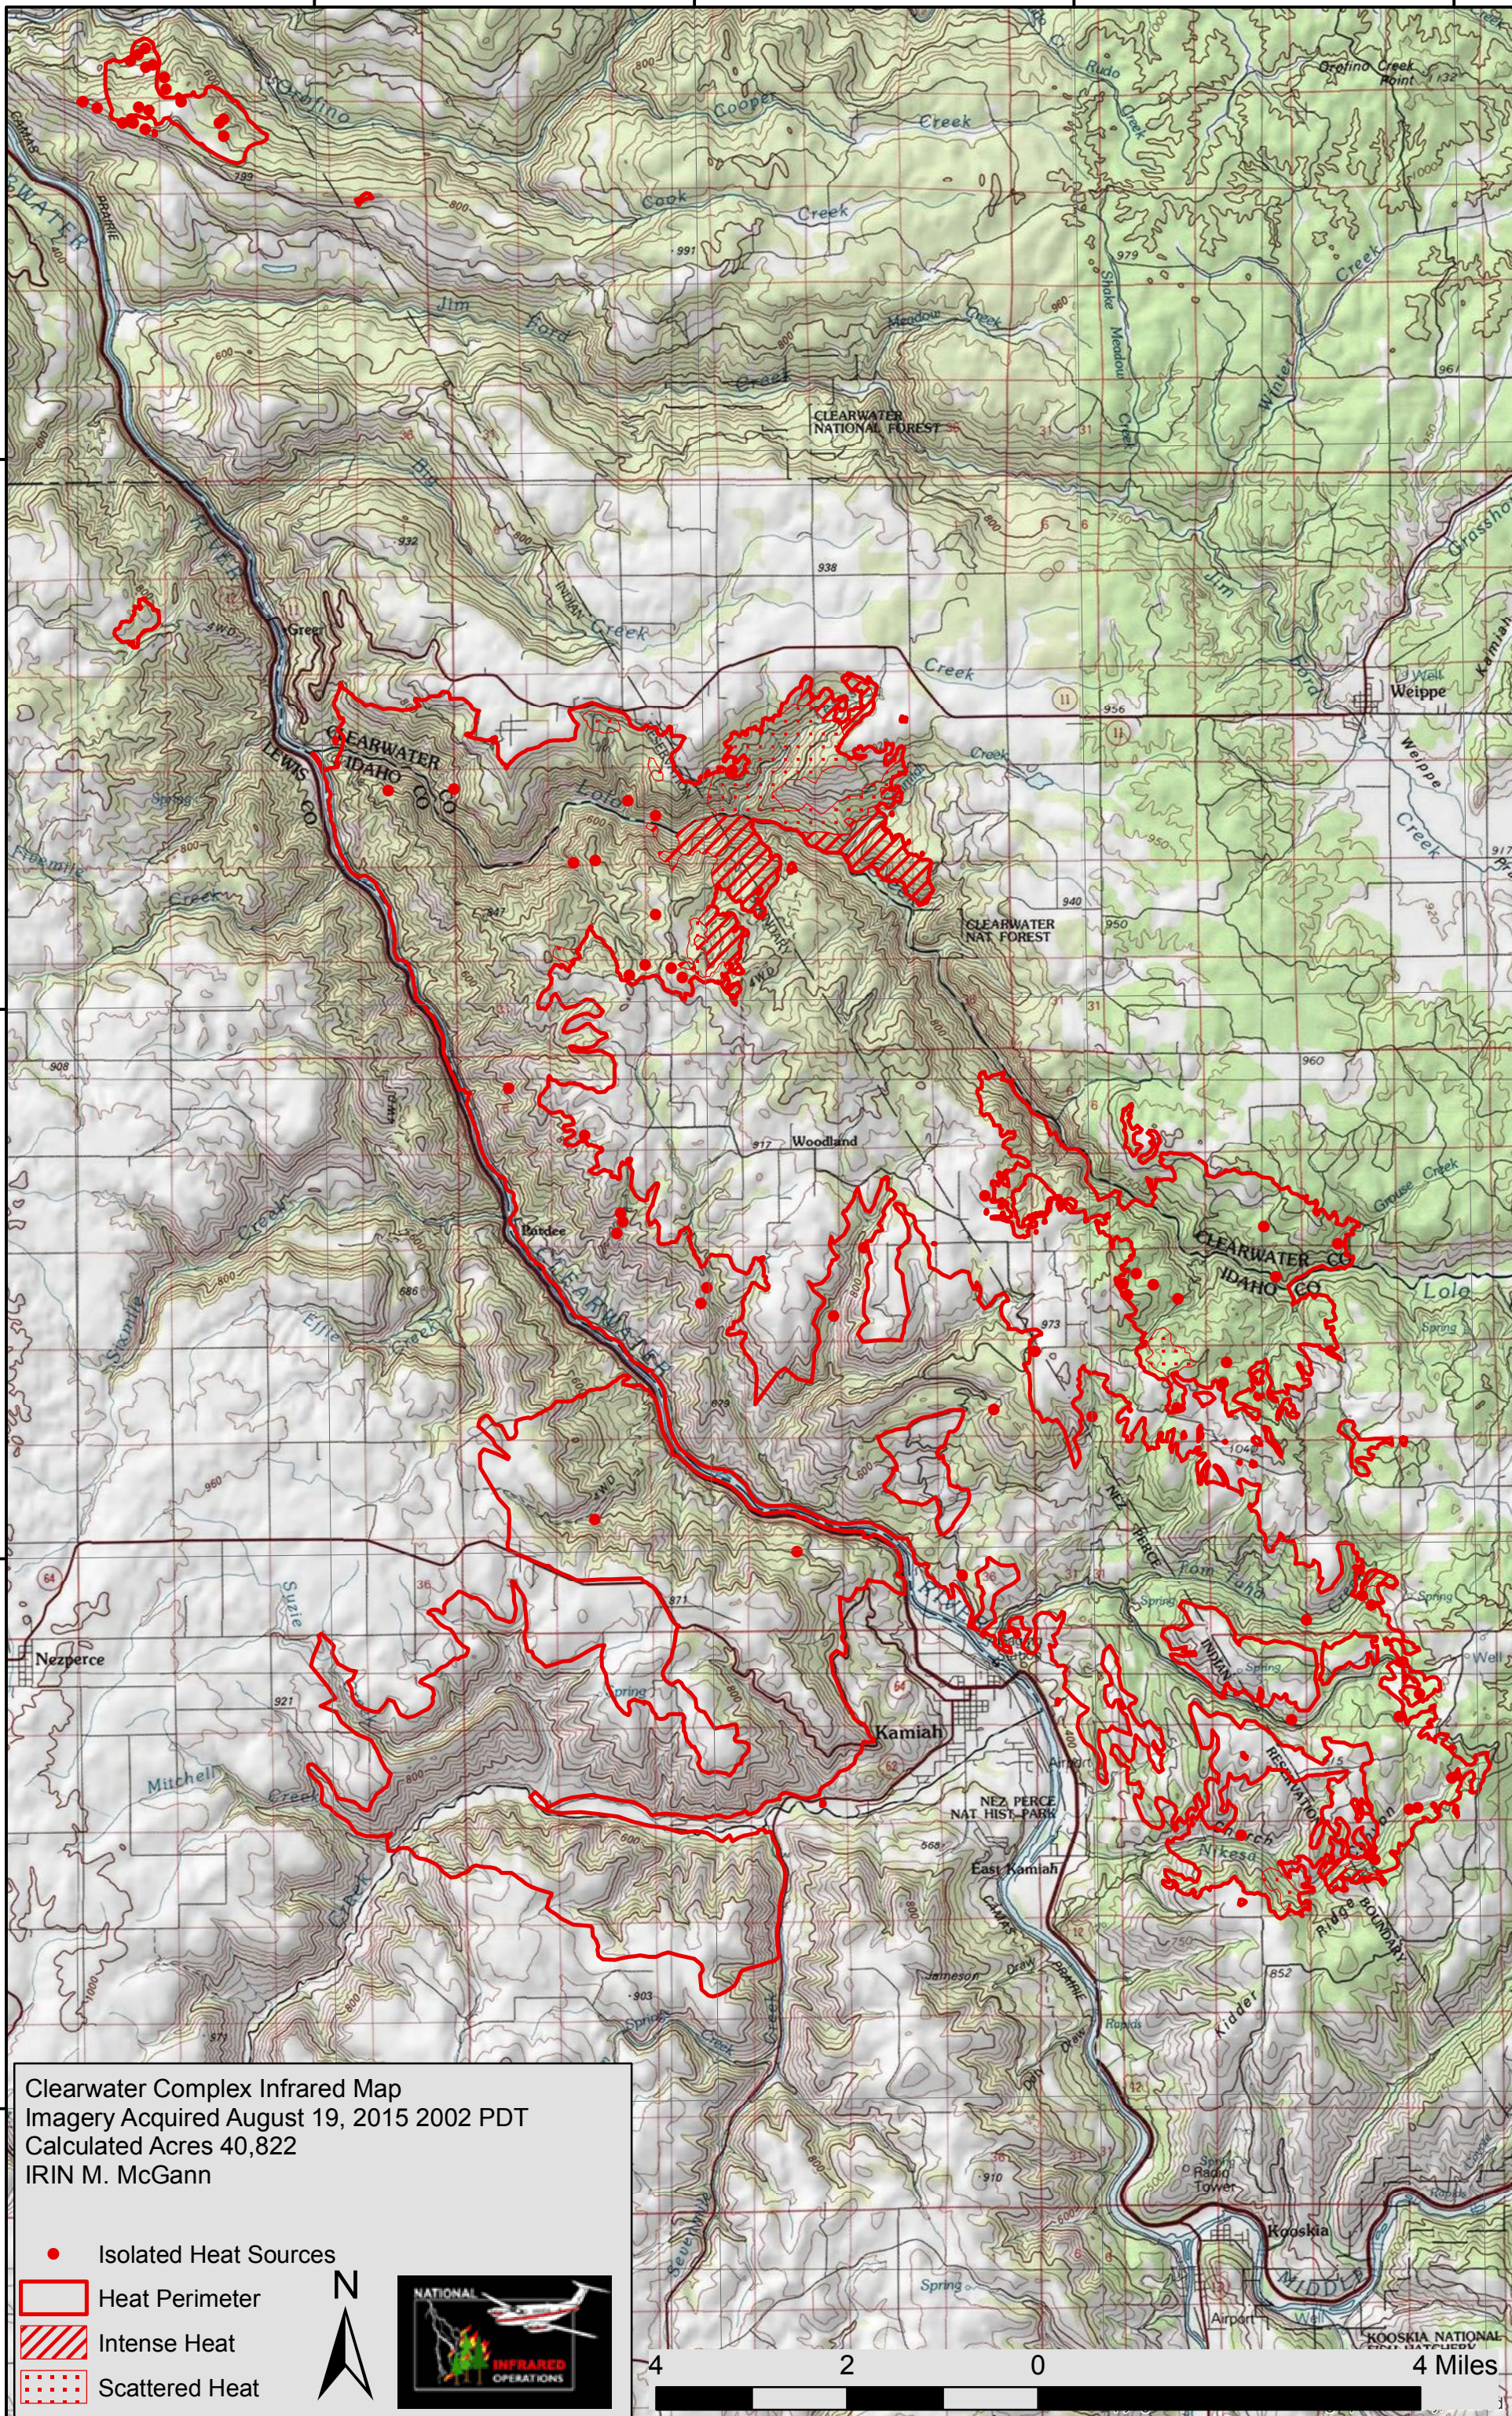

116°10'0"W

116°5'0"W

116°0'0"W

115°55'0"W

46°25'0"N

46°25'0"N

46°20'0"N

46°20'0"N

46°15'0"N

46°15'0"N

46°10'0"N

46°10'0"N

Clearwater Complex Infrared Map
 Imagery Acquired August 19, 2015 2002 PDT
 Calculated Acres 40,822
 IRIN M. McGann

- Isolated Heat Sources
- Heat Perimeter
- Intense Heat
- Scattered Heat

116°10'0"W

116°5'0"W

116°0'0"W

115°55'0"W