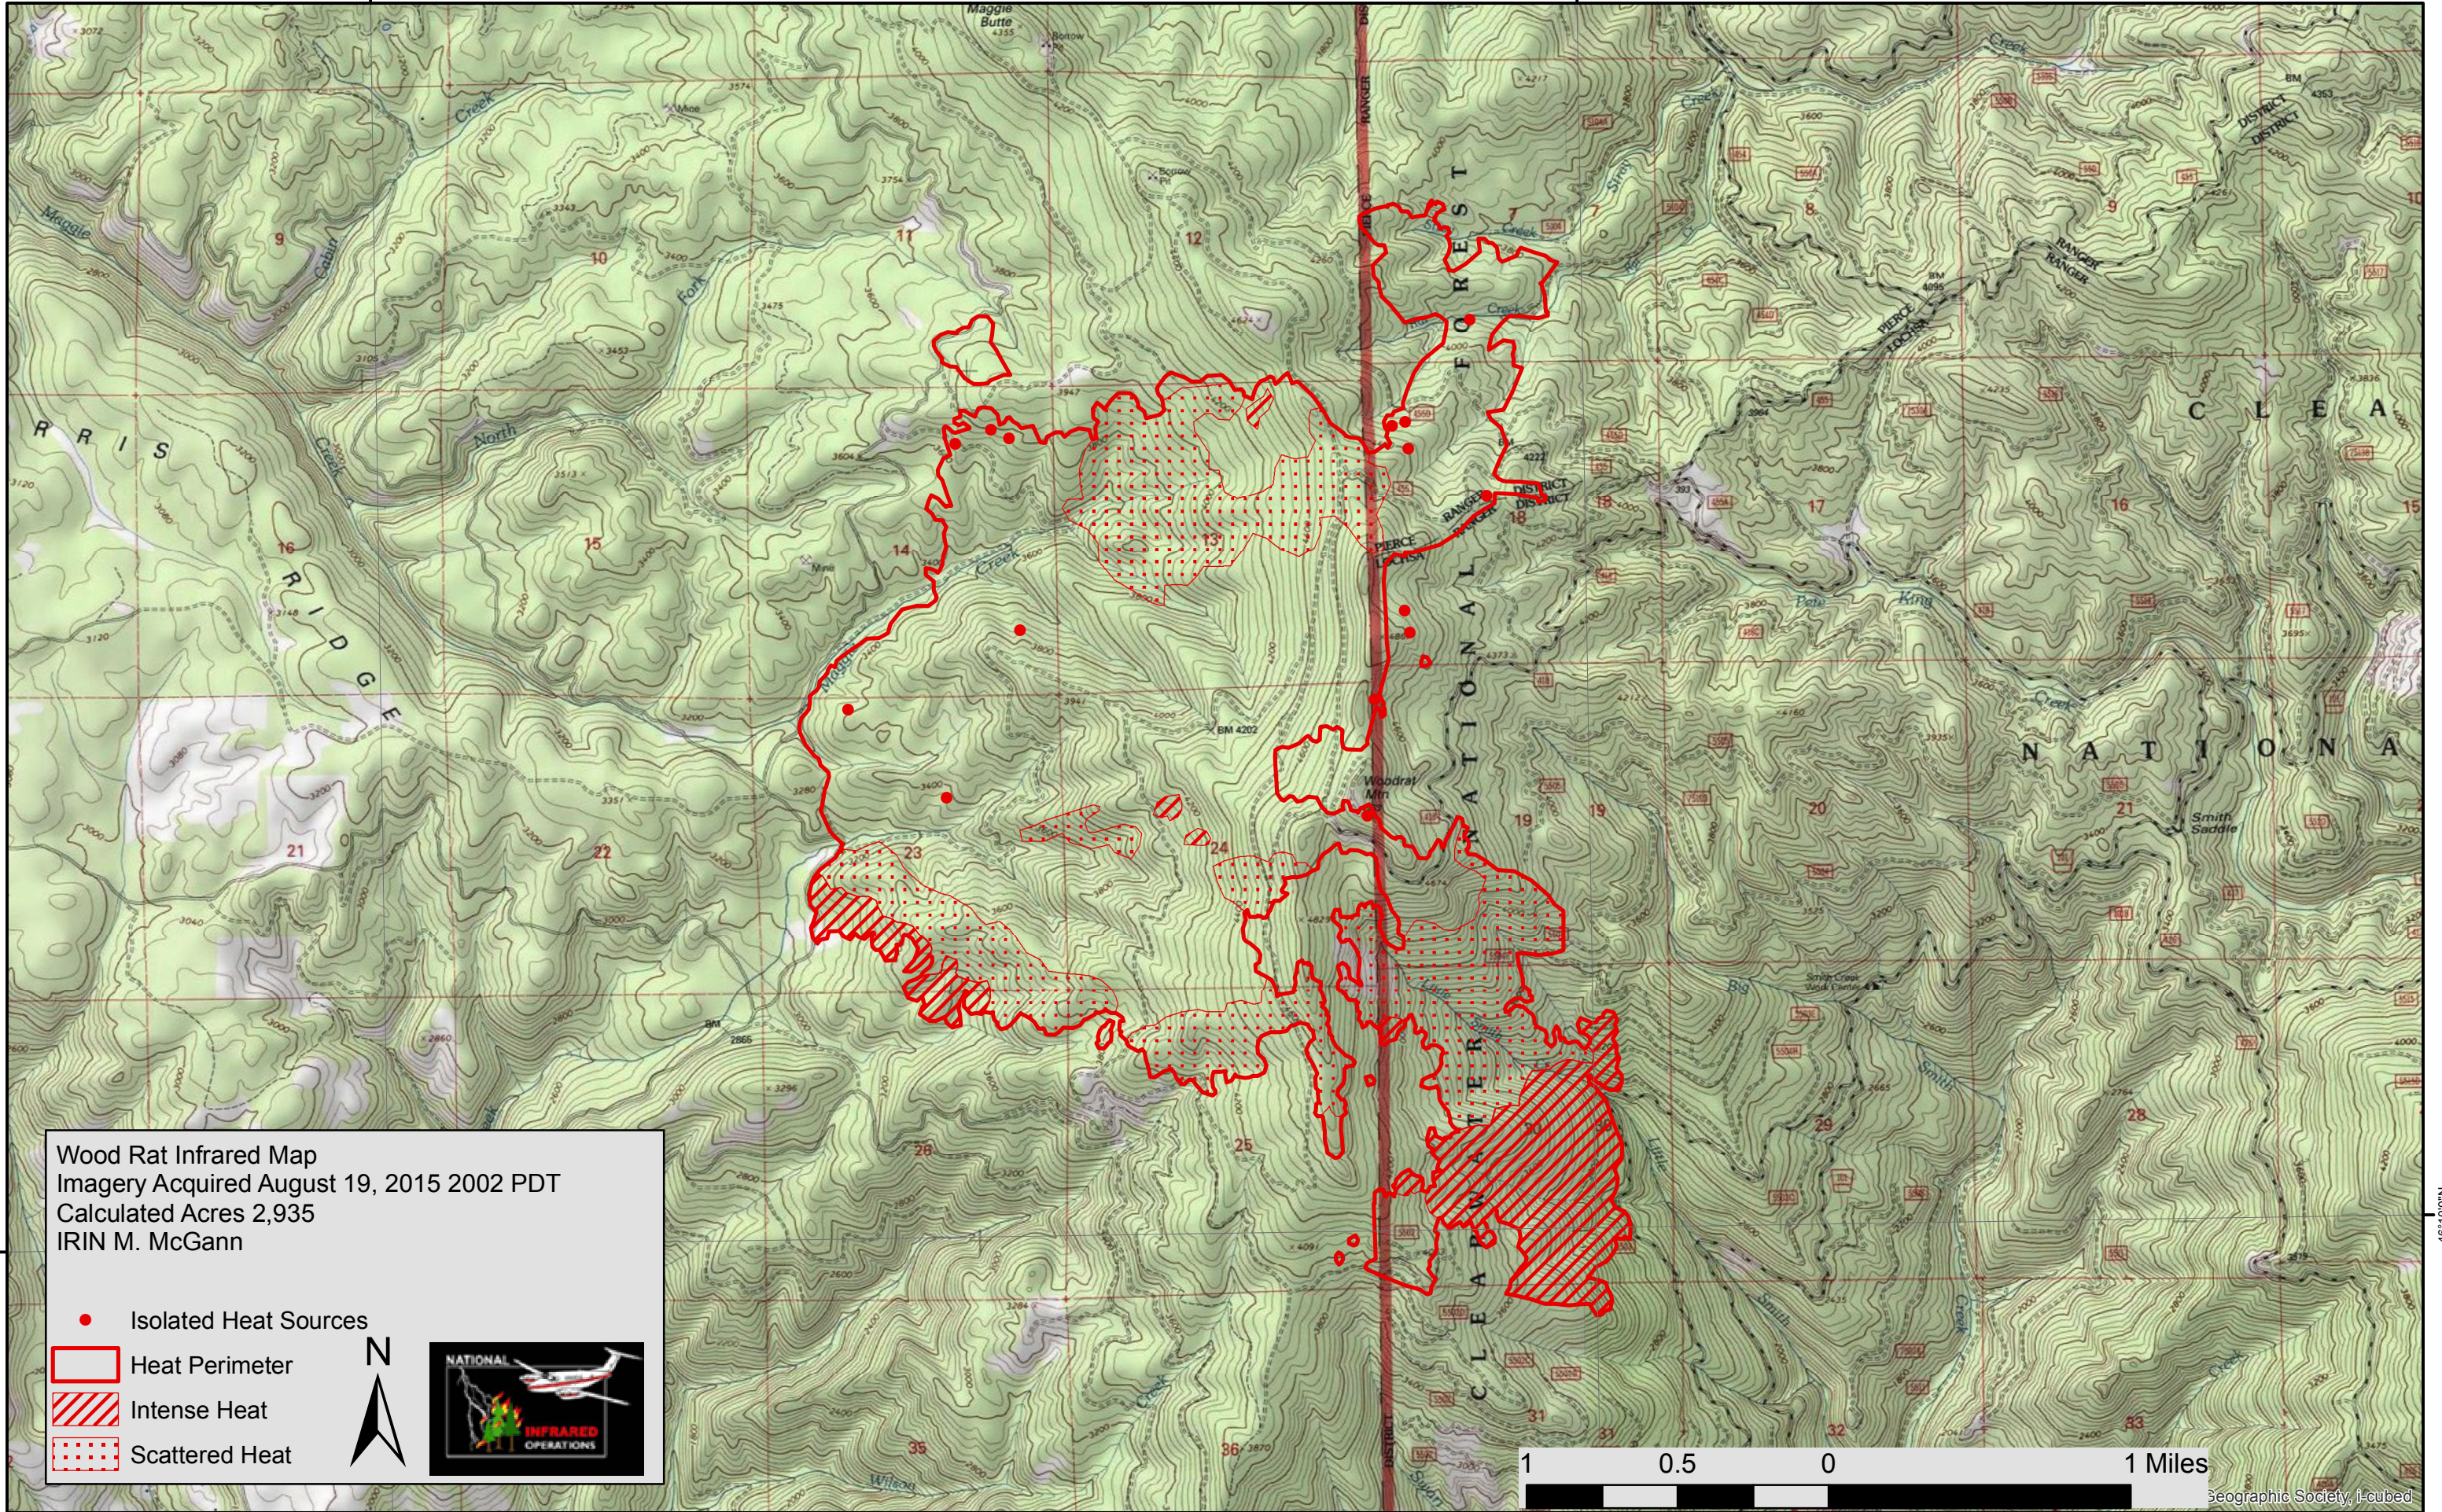

115°50'0"W

115°45'0"W

Wood Rat Infrared Map  
 Imagery Acquired August 19, 2015 2002 PDT  
 Calculated Acres 2,935  
 IRIN M. McGann

- Isolated Heat Sources
- ▭ Heat Perimeter
- ▨ Intense Heat
- ▤ Scattered Heat

1 0.5 0 1 Miles

46°10'0"N

46°10'0"N

115°50'0"W

115°45'0"W