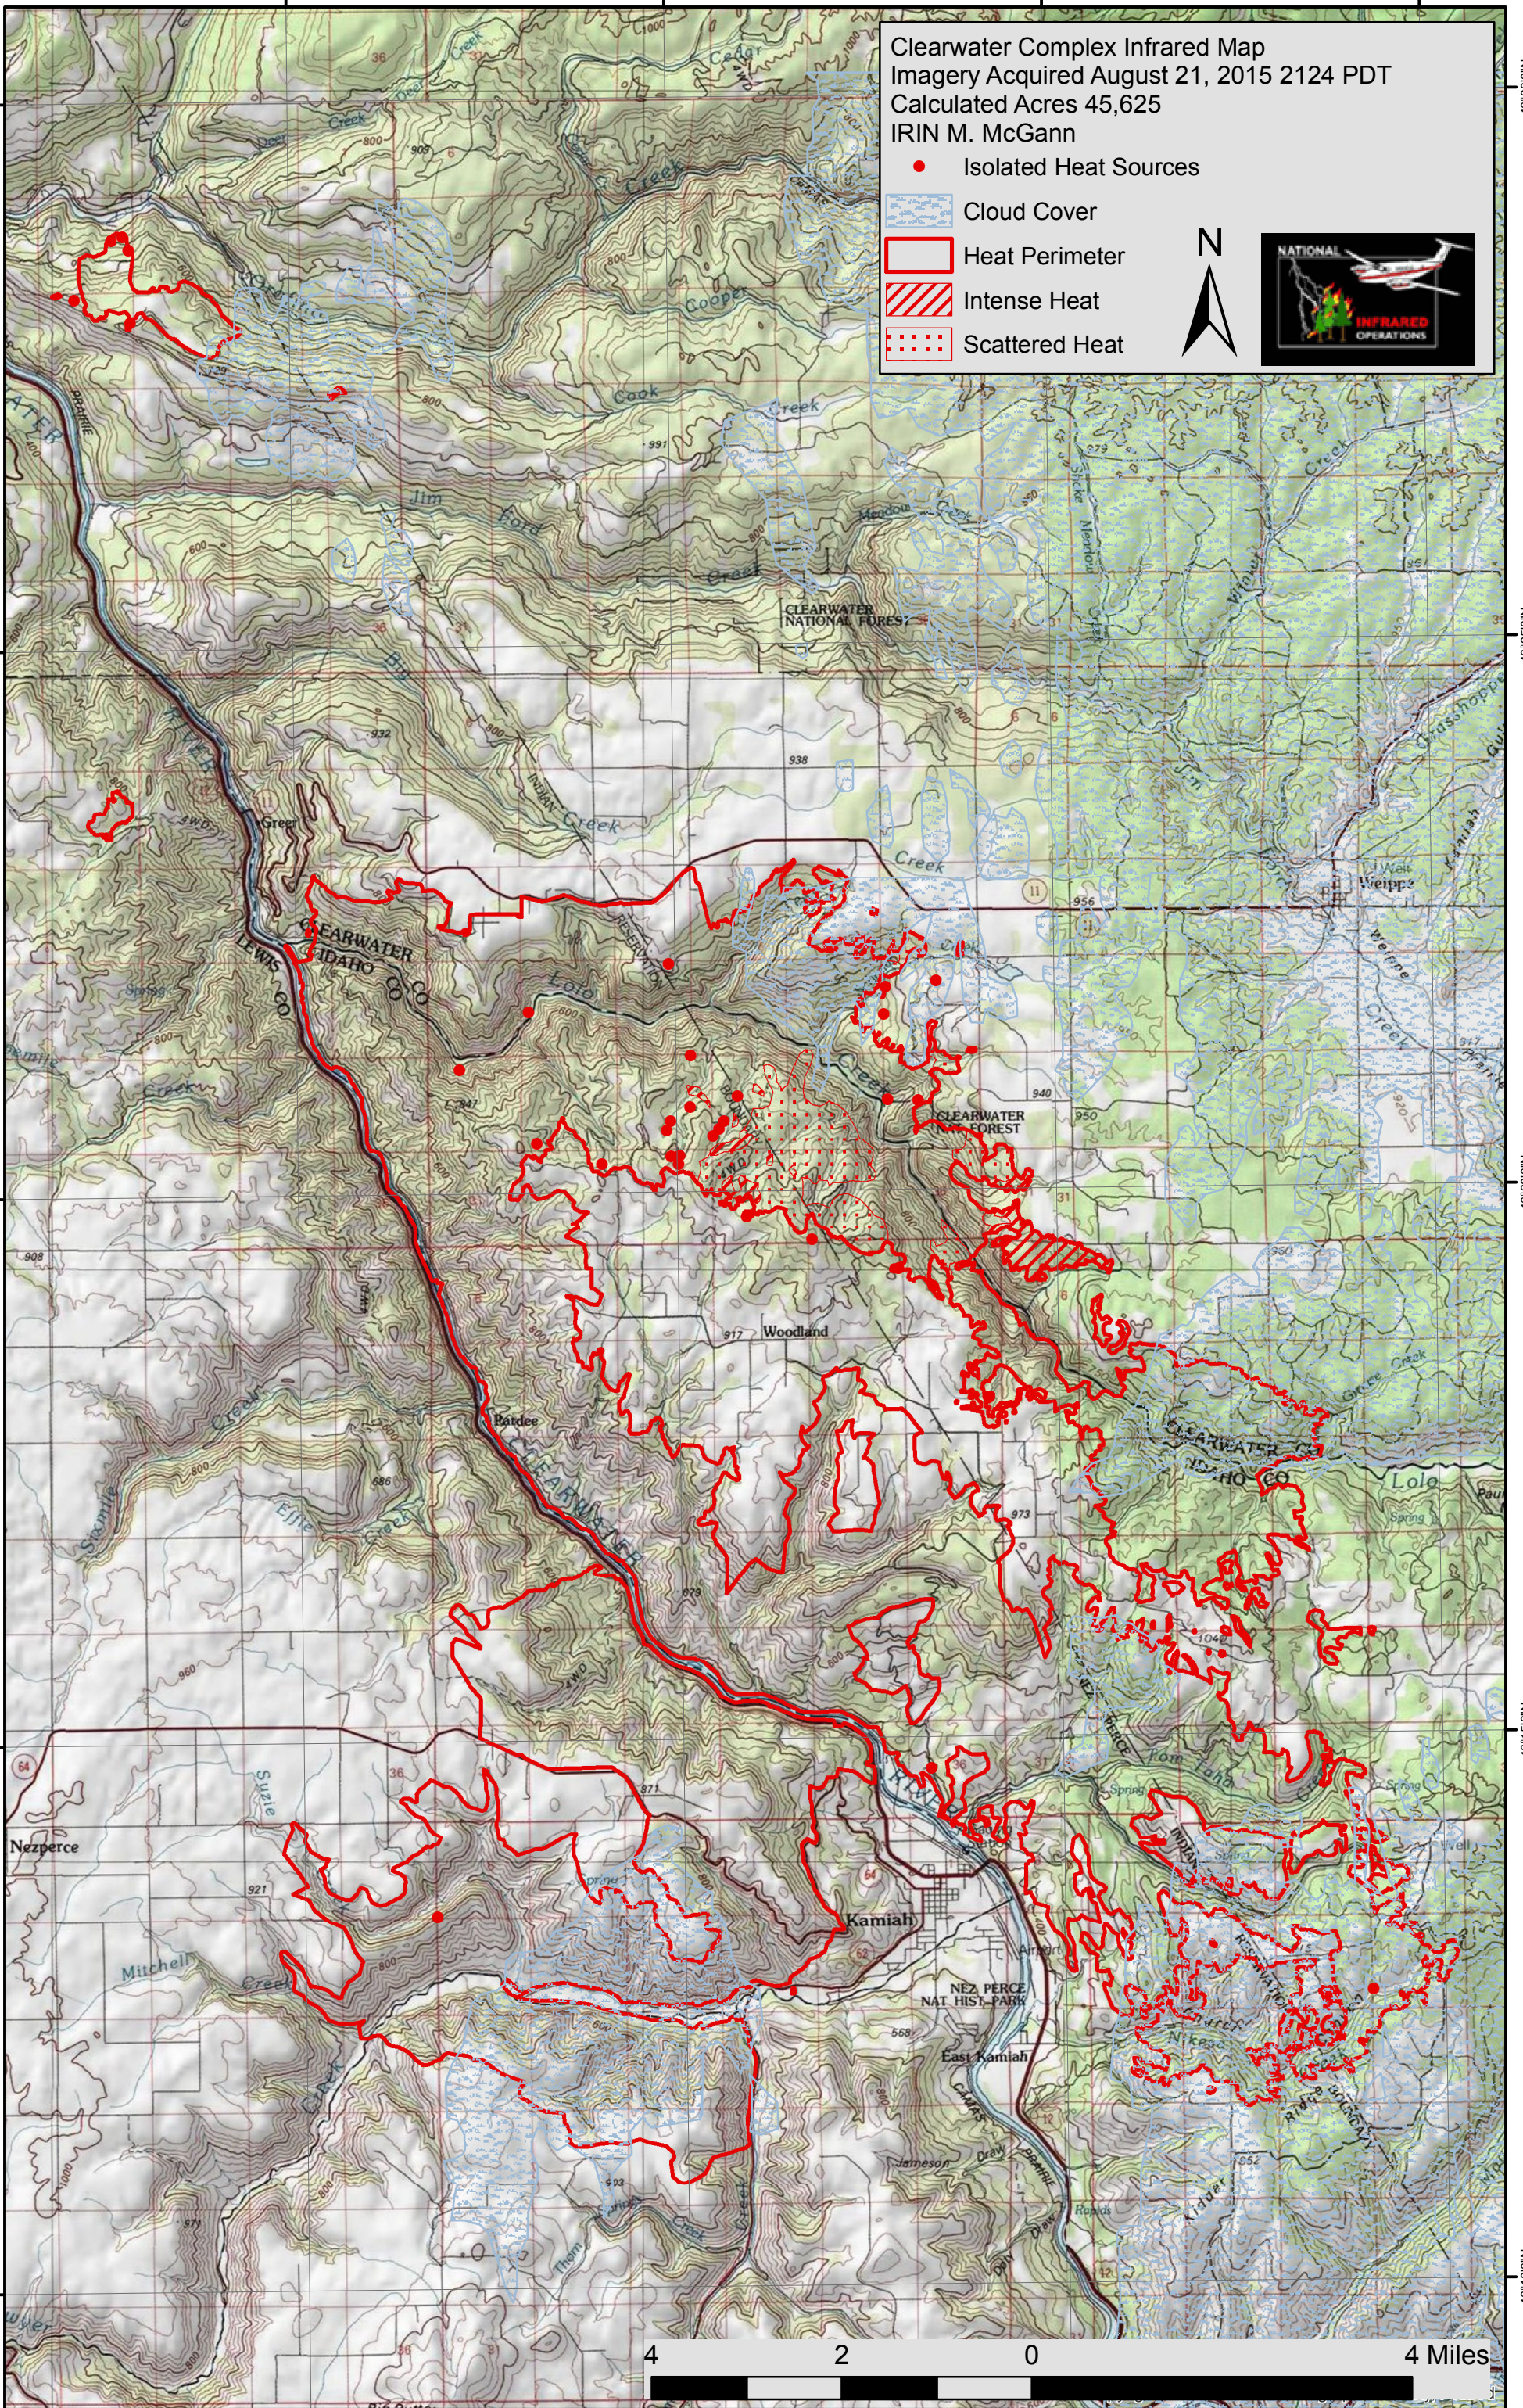

116°10'0"W

116°5'0"W

116°0'0"W

115°55'0"W

46°30'0"N

46°30'0"N

46°25'0"N

46°25'0"N

46°20'0"N

46°20'0"N

46°15'0"N

46°15'0"N

46°10'0"N

46°10'0"N

Clearwater Complex Infrared Map
 Imagery Acquired August 21, 2015 2124 PDT
 Calculated Acres 45,625
 IRIN M. McGann

- Isolated Heat Sources
-  Cloud Cover
-  Heat Perimeter
-  Intense Heat
-  Scattered Heat

116°10'0"W

116°5'0"W

116°0'0"W

115°55'0"W

4 2 0 4 Miles