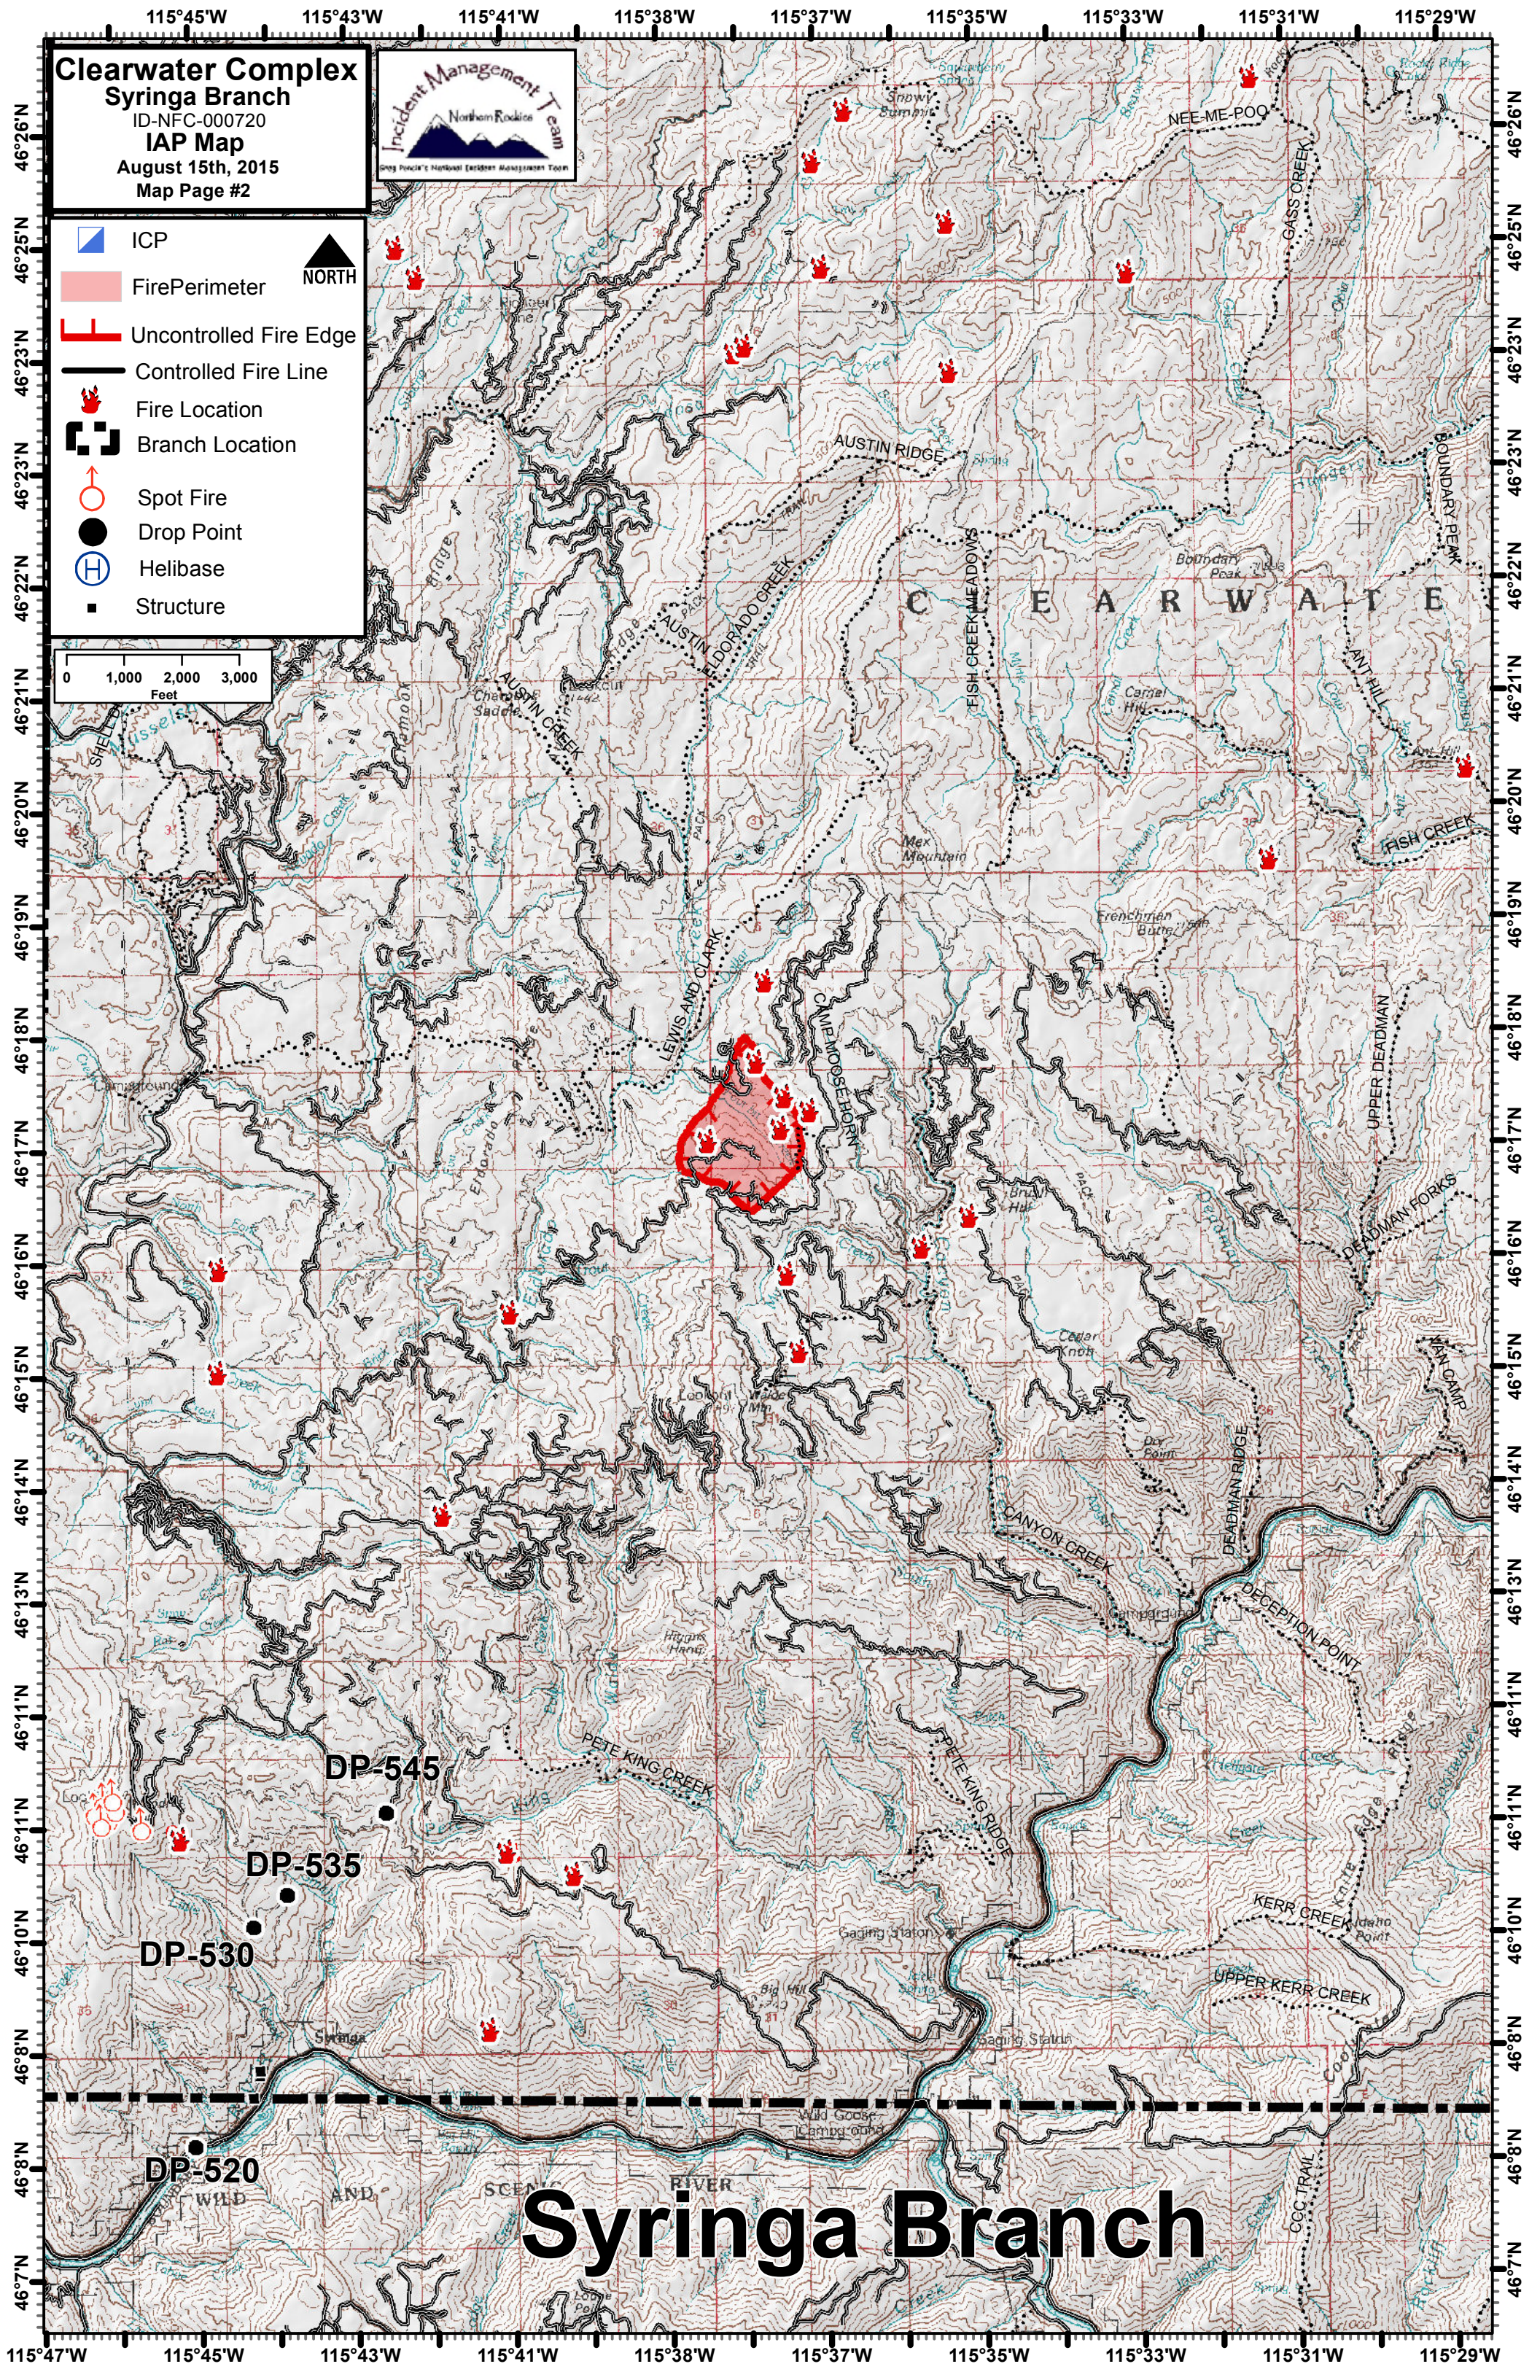

Clearwater Complex
Syringa Branch
ID-NFC-000720
IAP Map
August 15th, 2015
Map Page #2

-  ICP
-  FirePerimeter
-  Uncontrolled Fire Edge
-  Controlled Fire Line
-  Fire Location
-  Branch Location
-  Spot Fire
-  Drop Point
-  Helibase
-  Structure

Syringa Branch