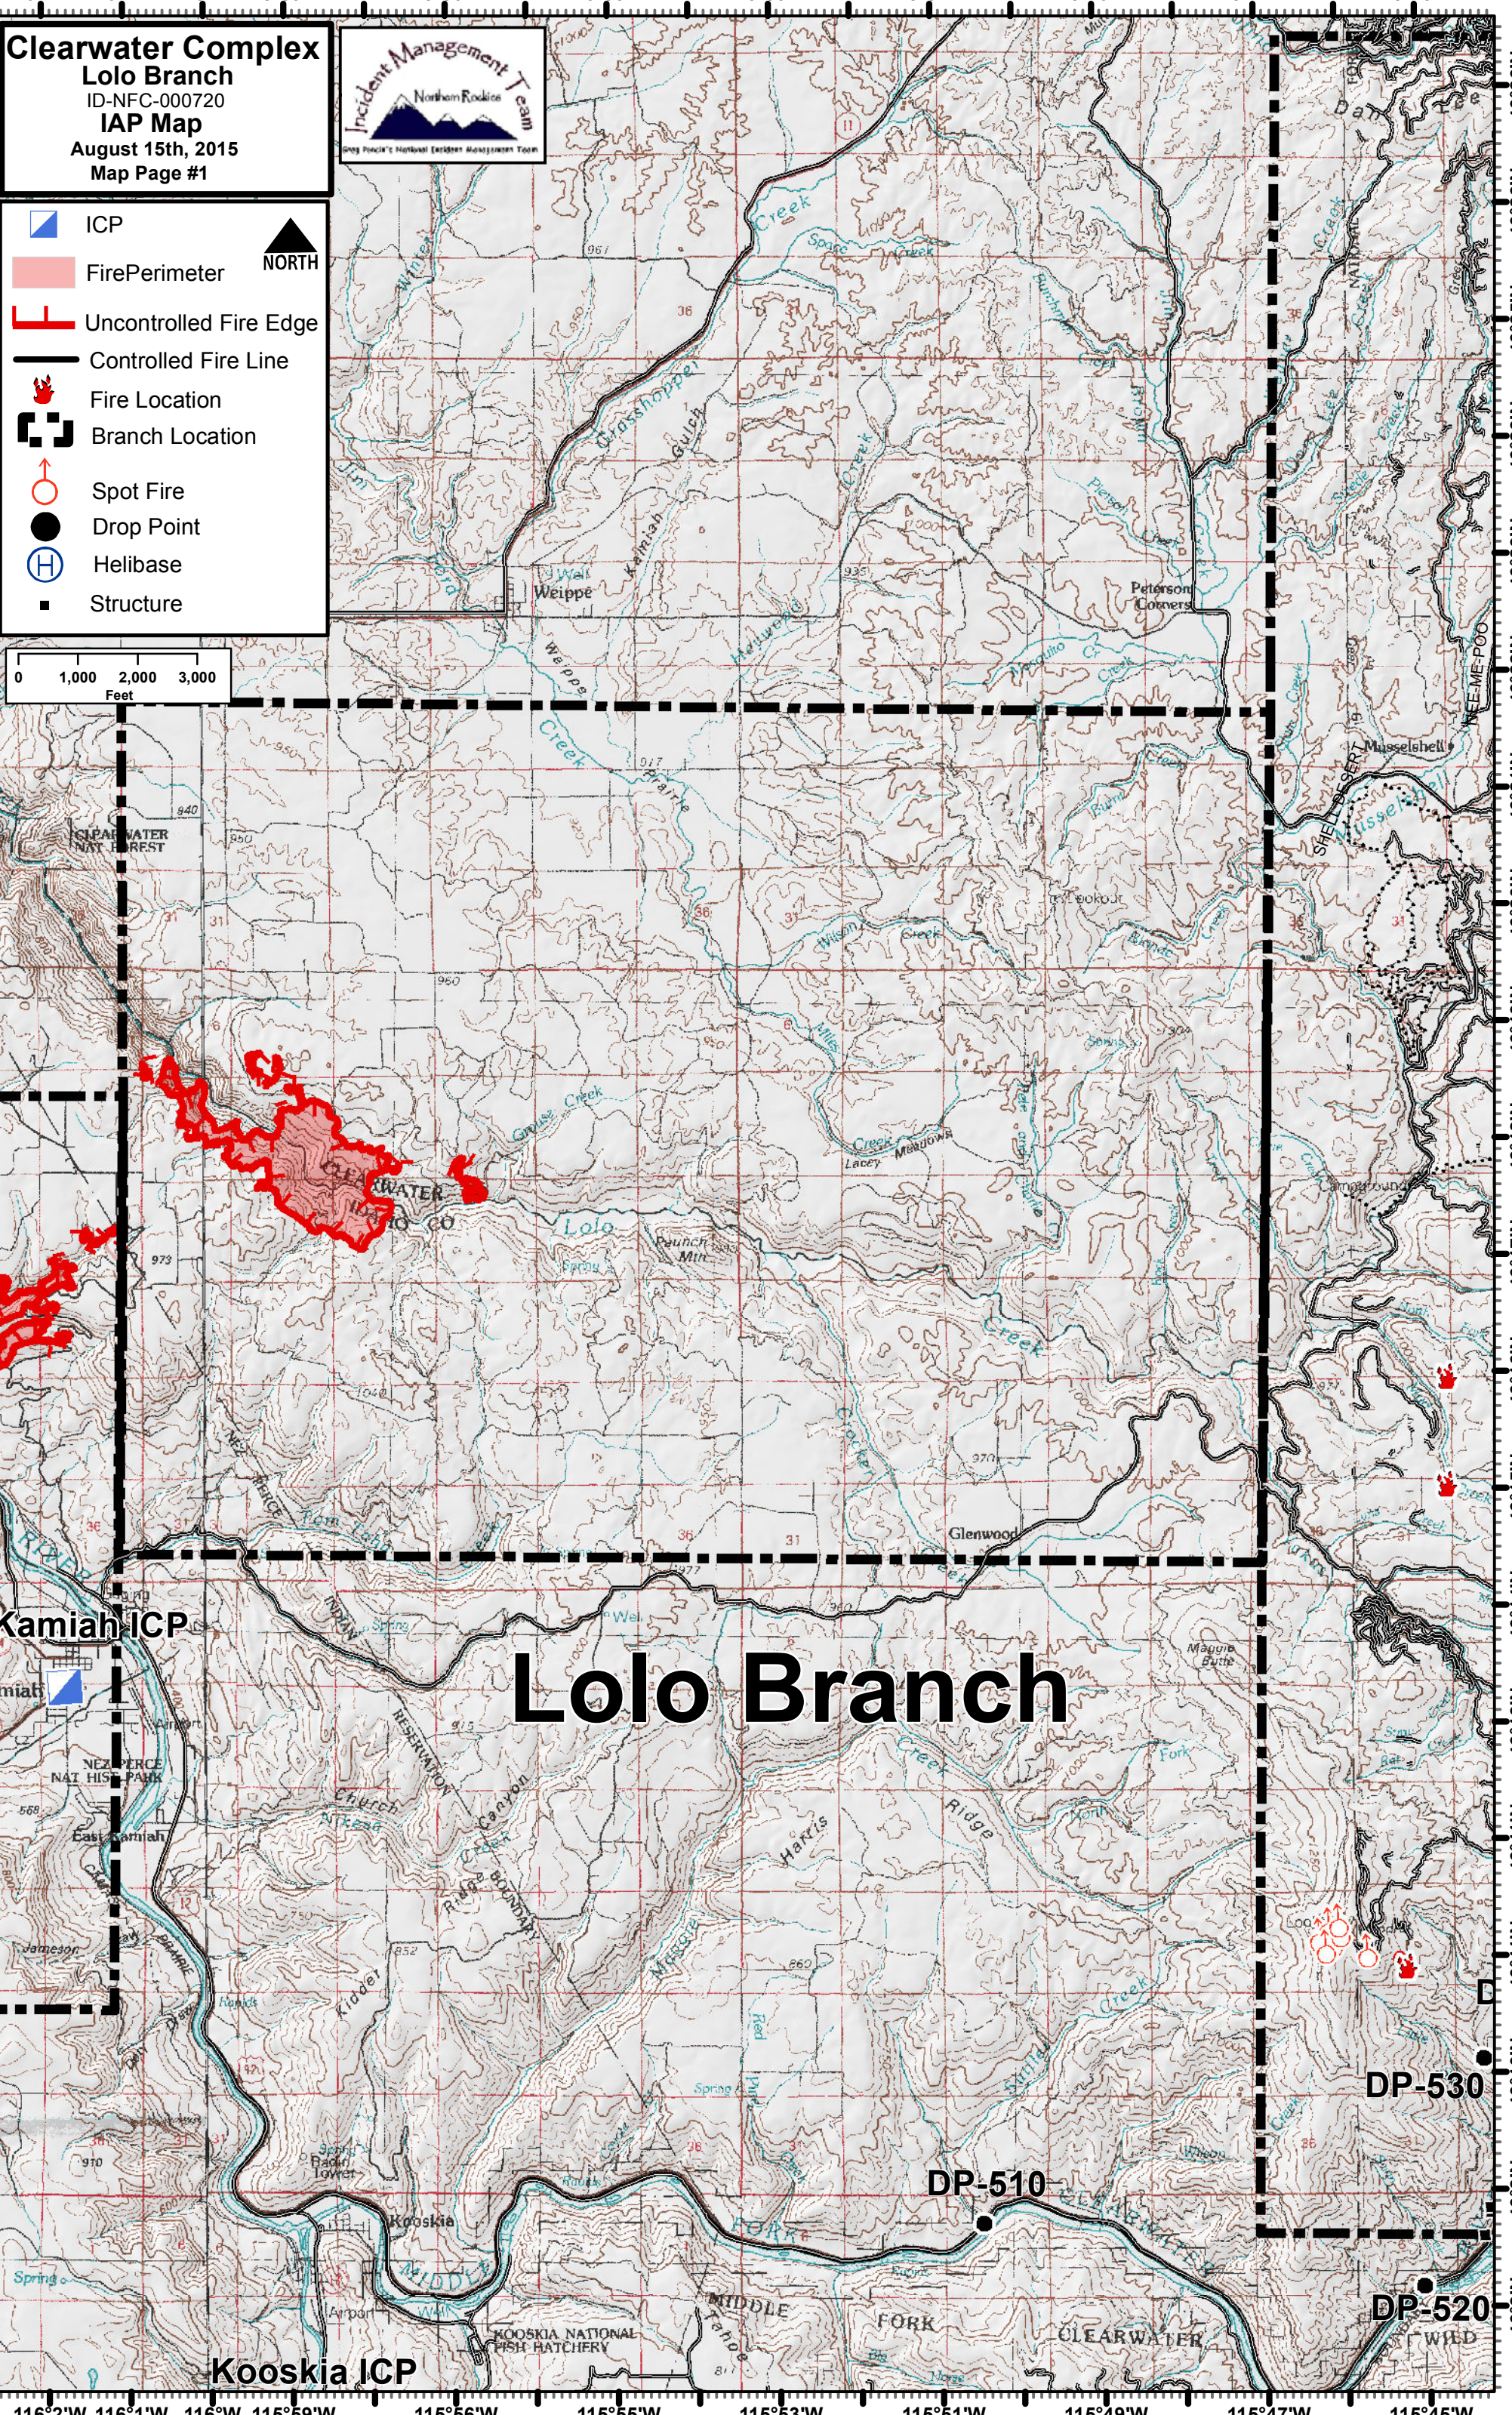

**Clearwater Complex**  
**Lolo Branch**  
ID-NFC-000720  
**IAP Map**  
August 15th, 2015  
Map Page #1

-  ICP
-  FirePerimeter
-  Uncontrolled Fire Edge
-  Controlled Fire Line
-  Fire Location
-  Branch Location
-  Spot Fire
-  Drop Point
-  Helibase
-  Structure

# Lolo Branch

Kamiah ICP

Kooskia ICP

DP-510

DP-530

DP-520