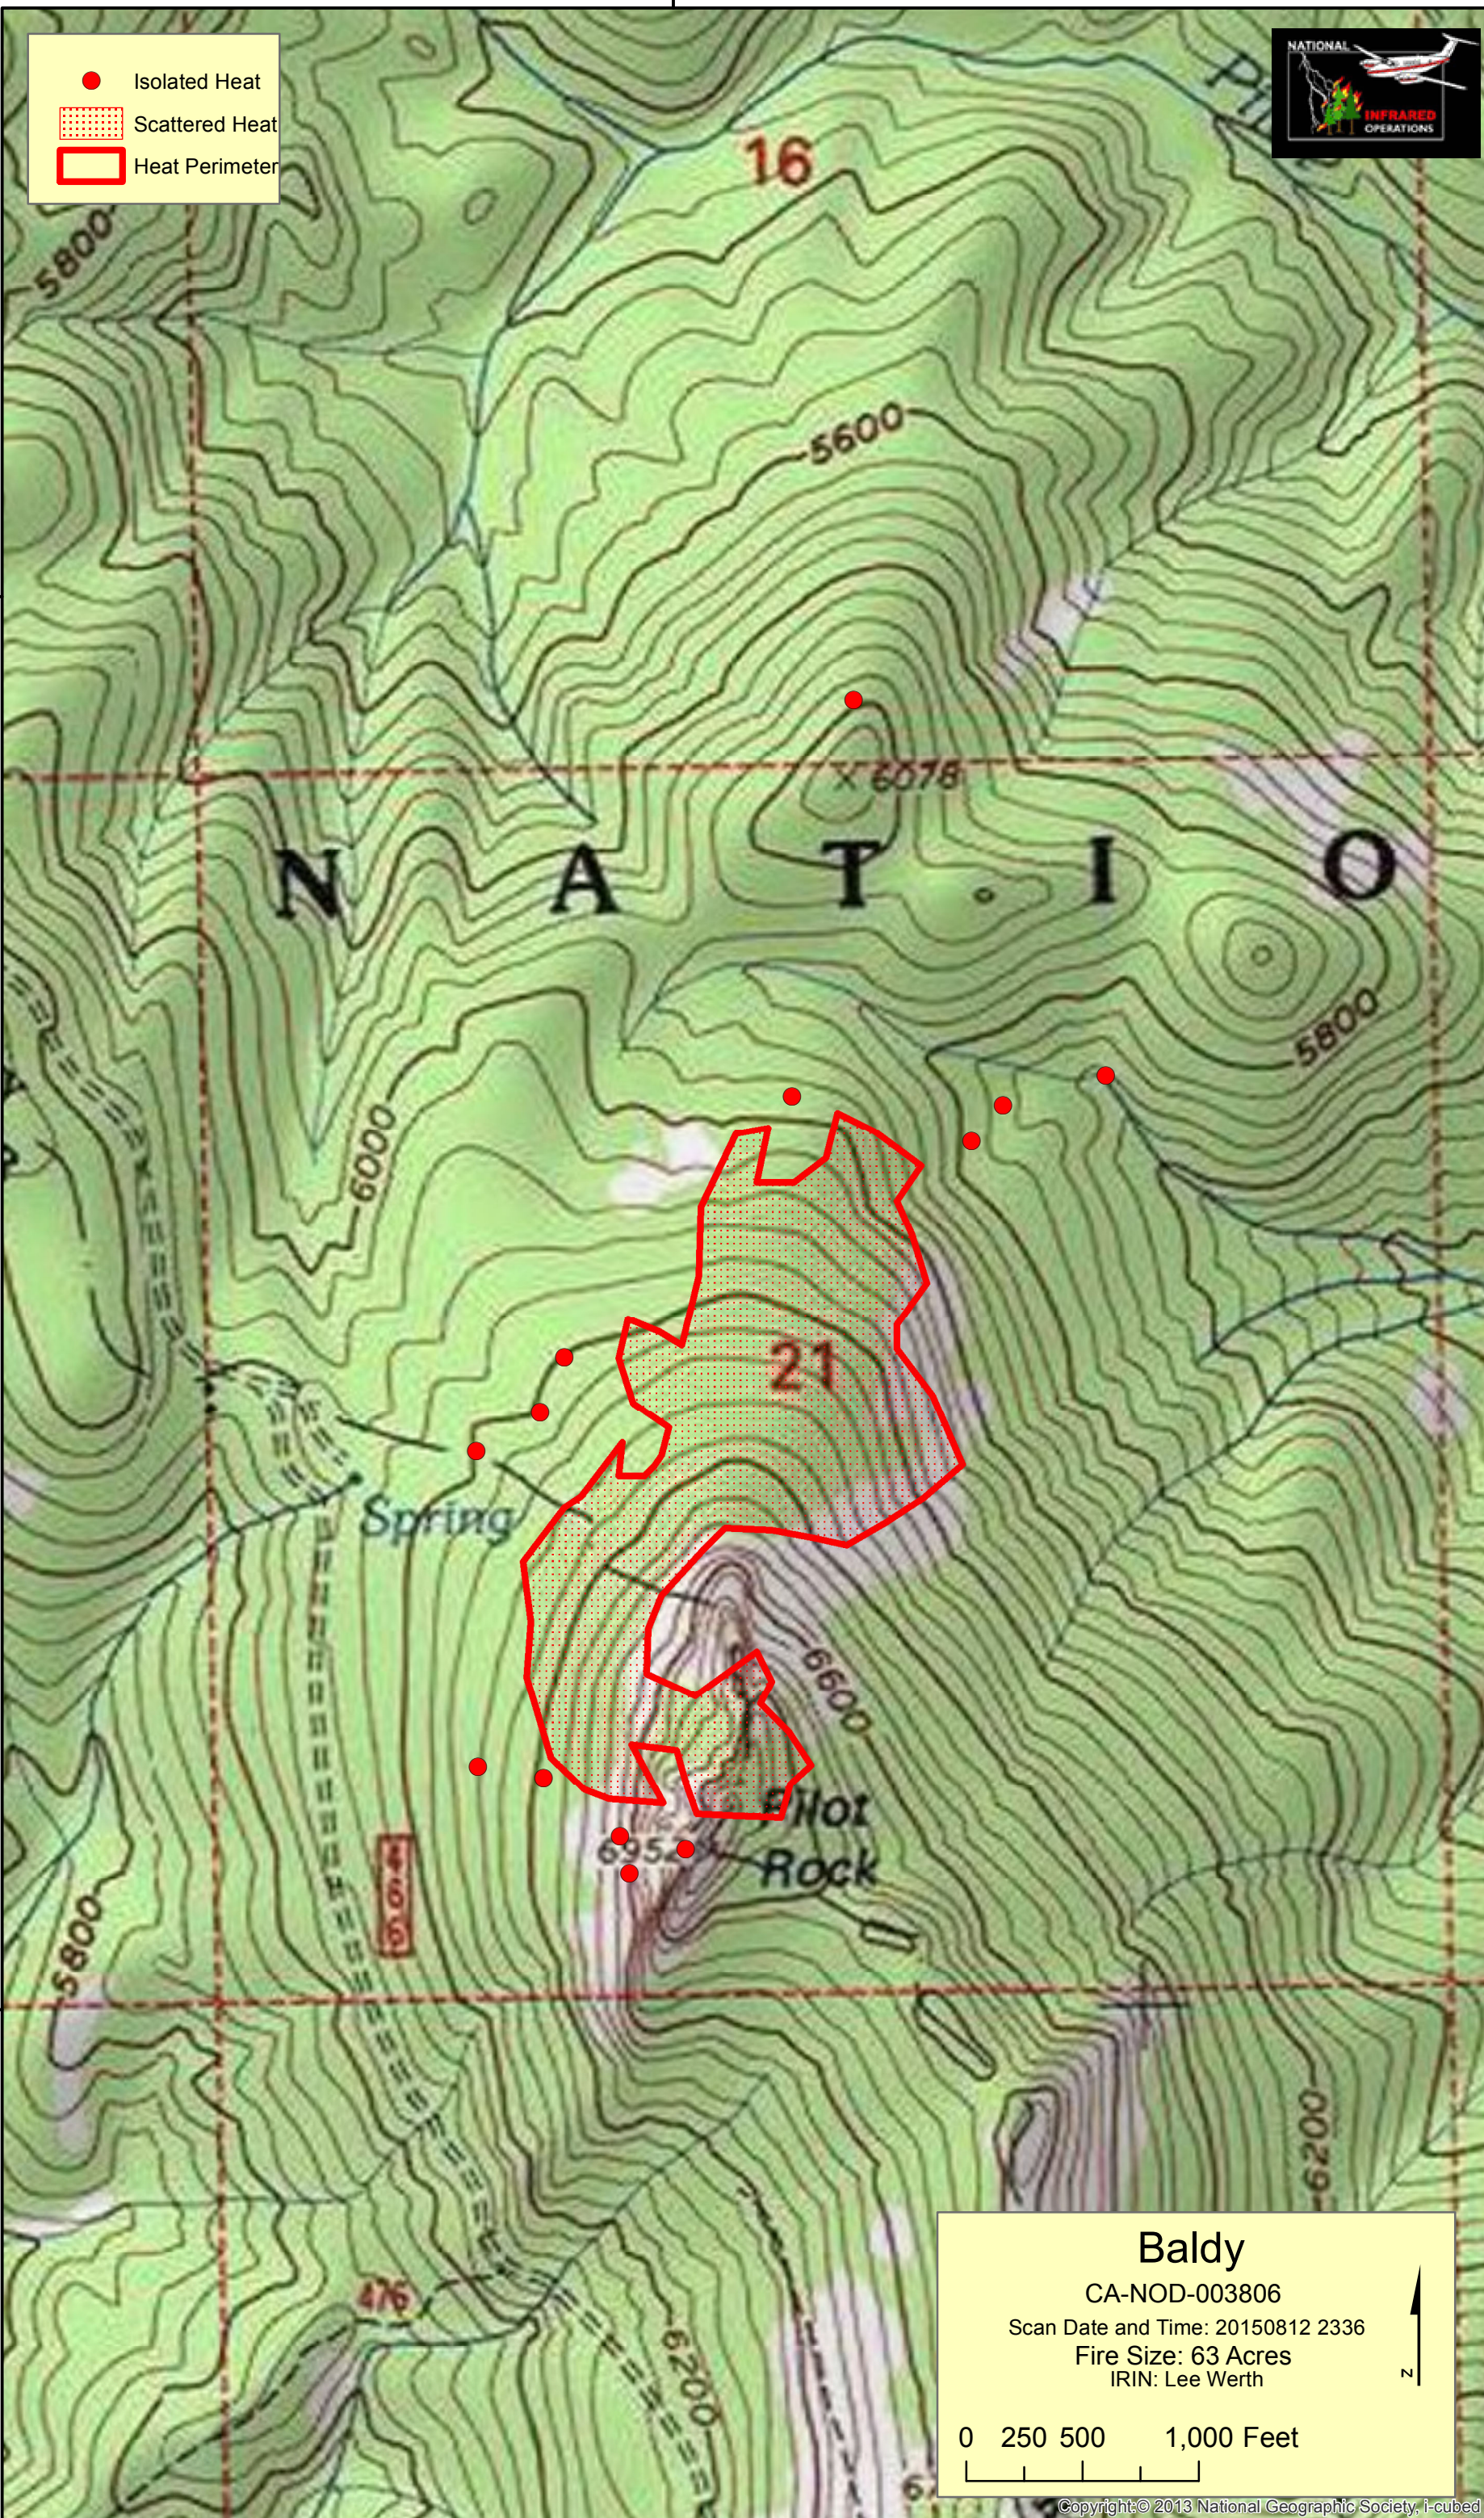

- Isolated Heat
- Scattered Heat
- Heat Perimeter

45°56'0"N

45°56'0"N

45°55'0"N

45°55'0"N

Baldy

CA-NOD-003806

Scan Date and Time: 20150812 2336

Fire Size: 63 Acres

IRIN: Lee Werth

0 250 500 1,000 Feet

N ↑