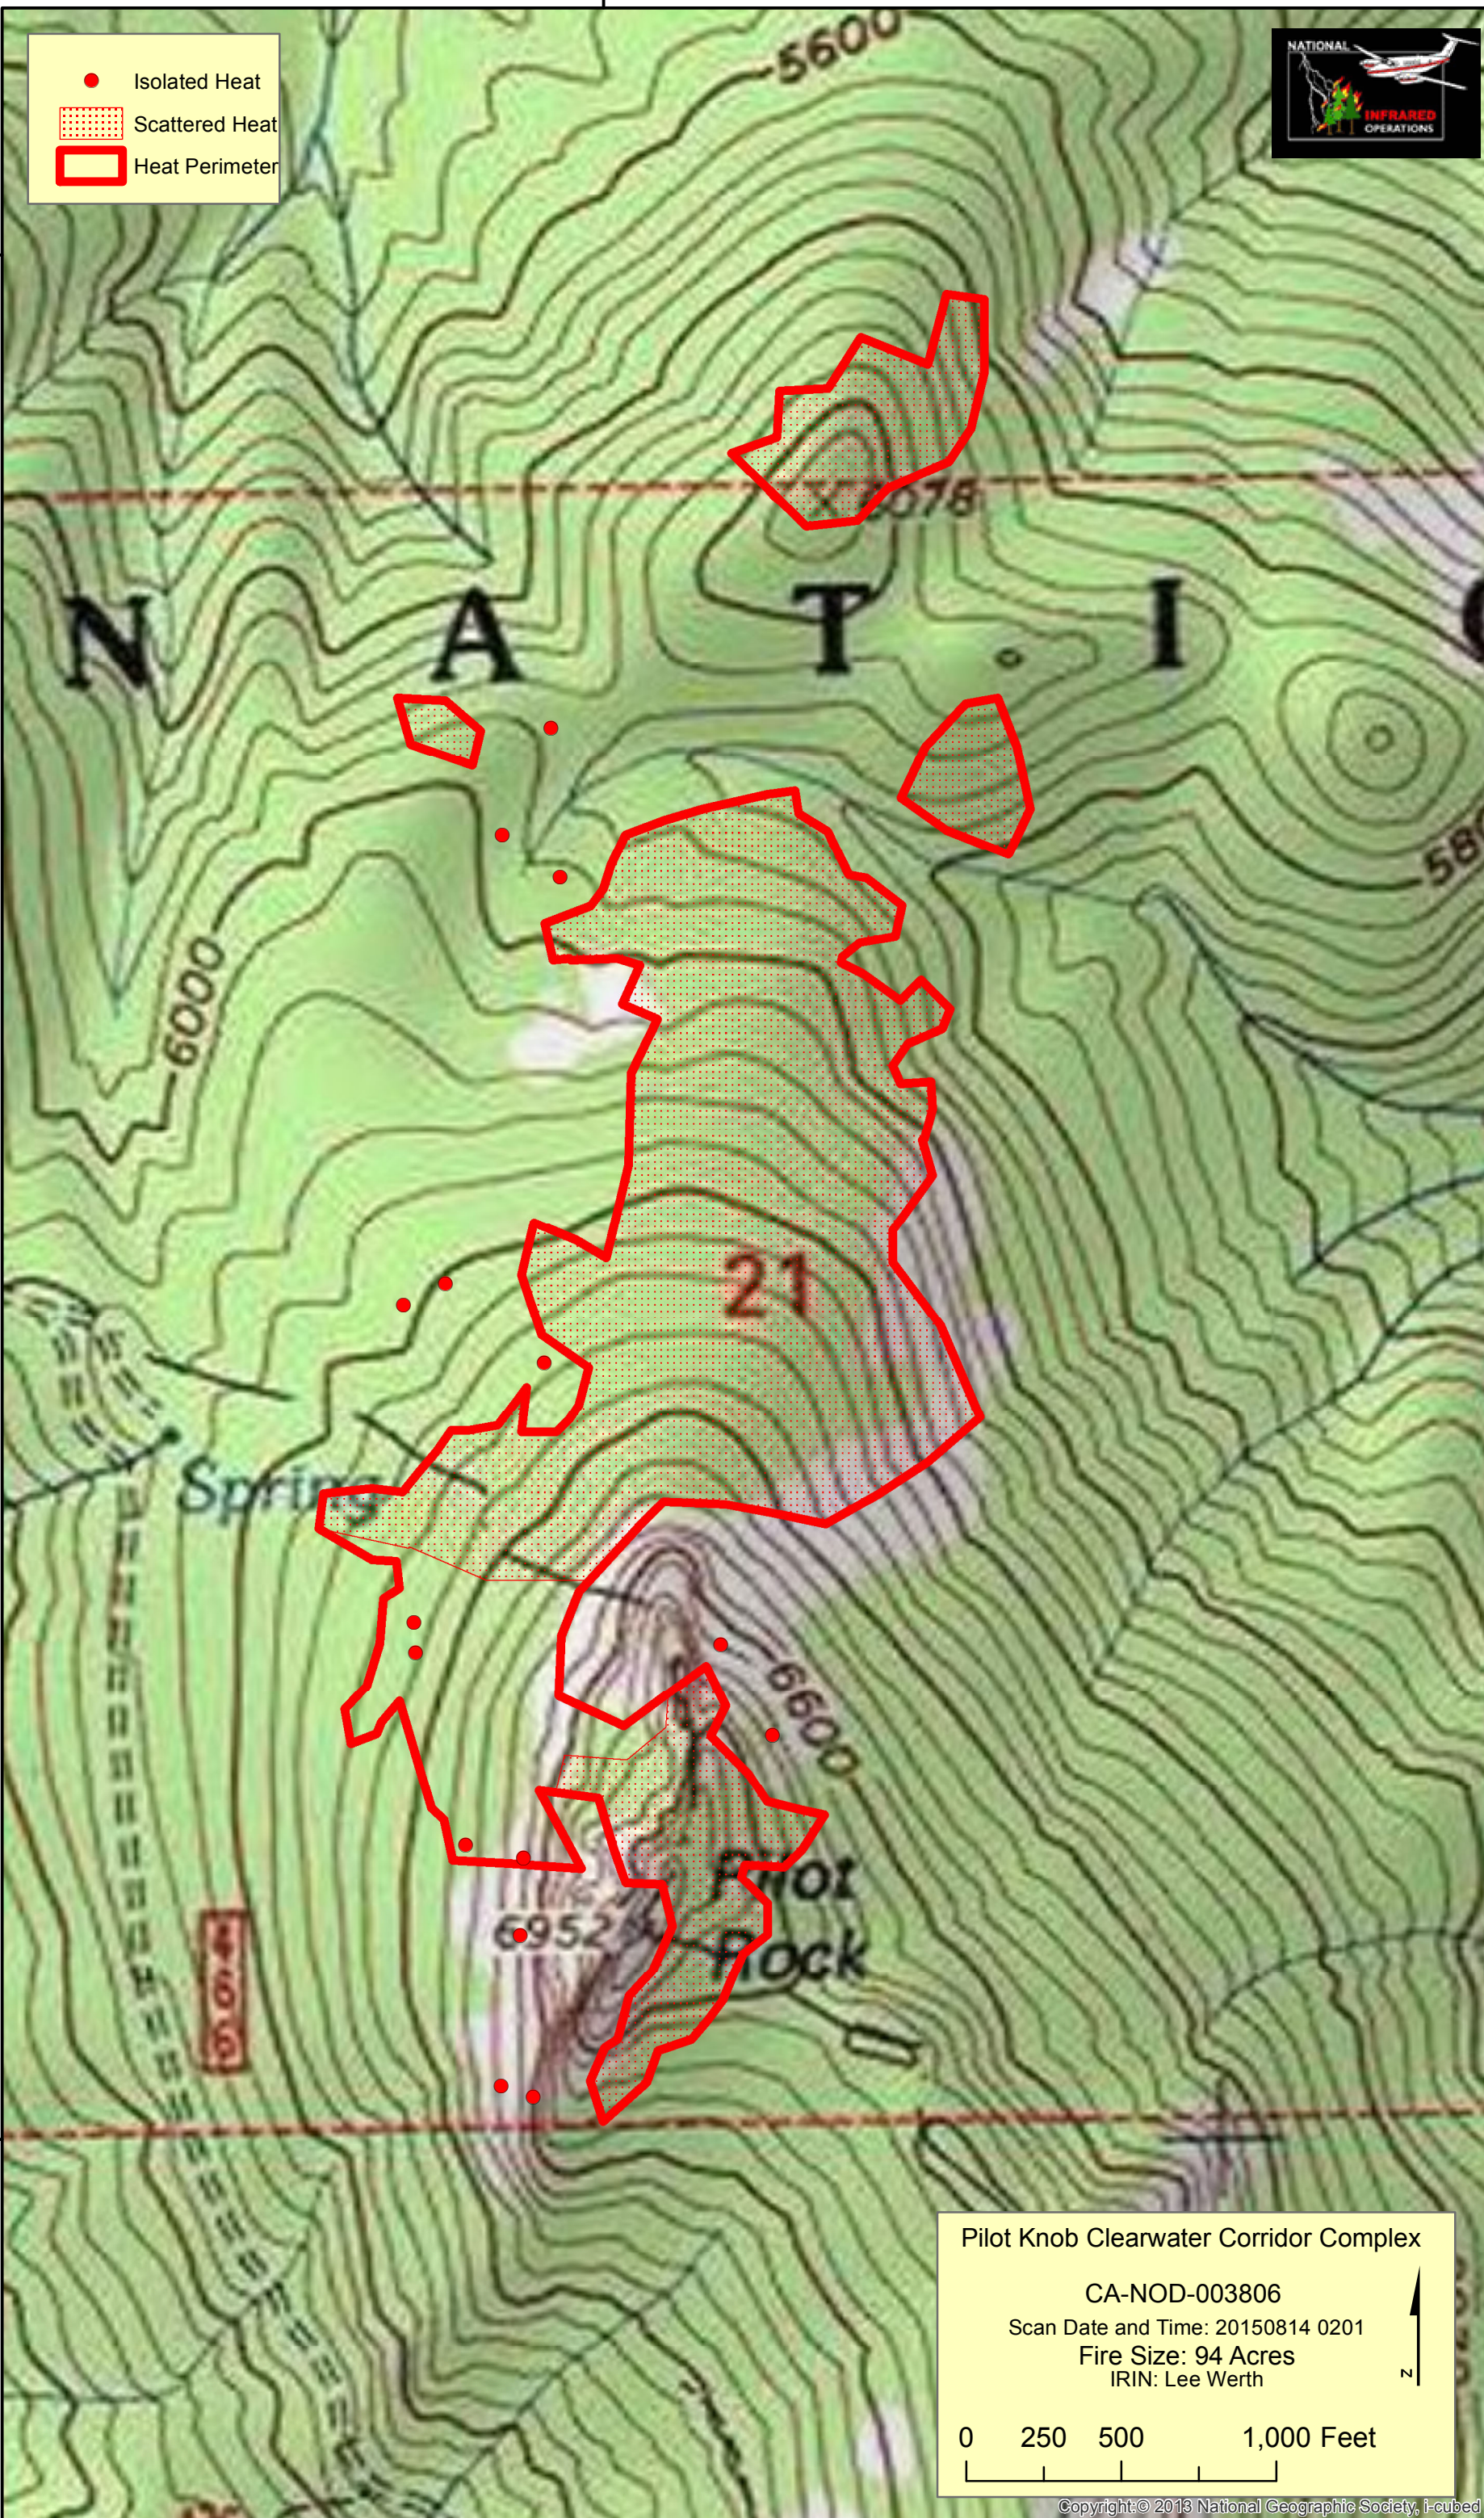

115°43'0"W

● Isolated Heat

▨ Scattered Heat

▭ Heat Perimeter

45°56'0"N

45°56'0"N

45°55'0"N

45°55'0"N

Pilot Knob Clearwater Corridor Complex

CA-NOD-003806

Scan Date and Time: 20150814 0201

Fire Size: 94 Acres

IRIN: Lee Werth

0 250 500 1,000 Feet

Copyright: © 2013 National Geographic Society, i-cubed

115°43'0"W