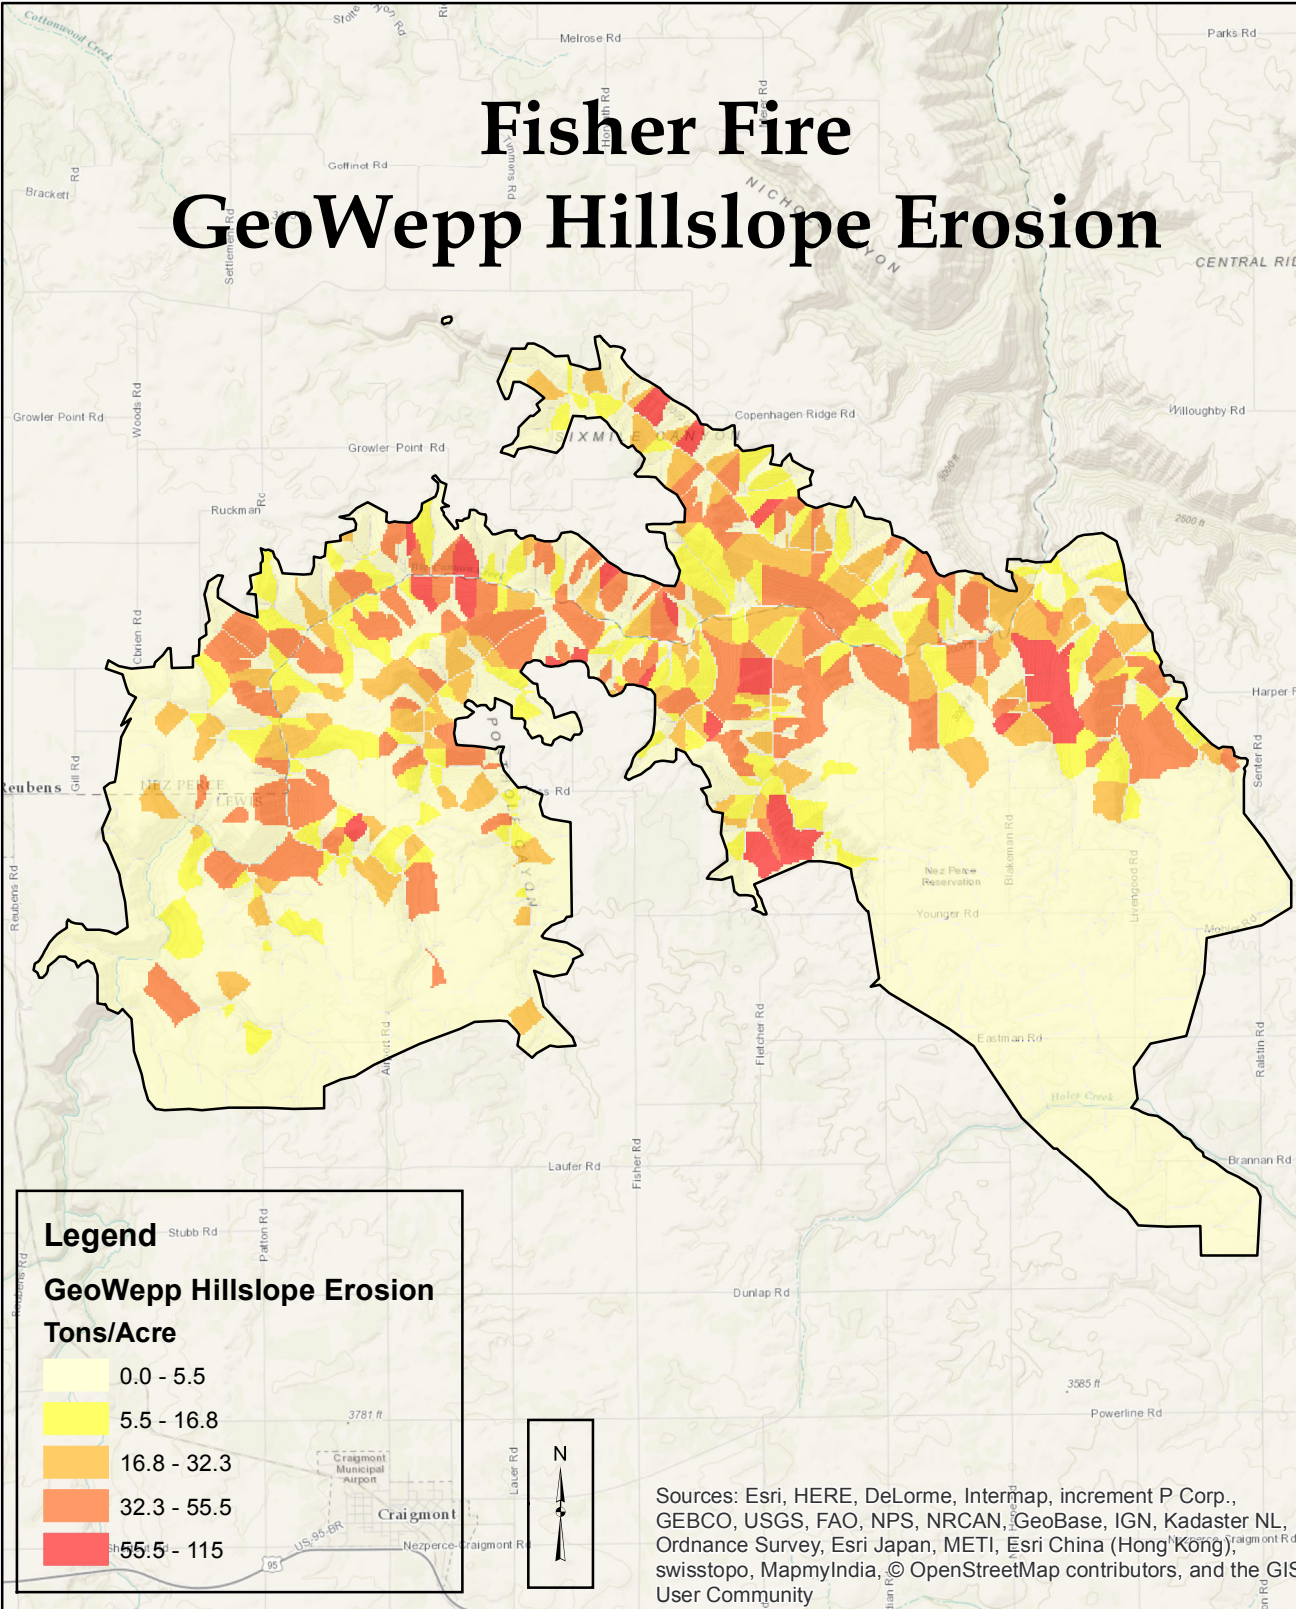

Fisher Fire GeoWepp Hillslope Erosion

Sources: Esri, HERE, DeLorme, Intermap, increment P Corp., GEBCO, USGS, FAO, NPS, NRCAN, GeoBase, IGN, Kadaster NL, Ordnance Survey, Esri Japan, METI, Esri China (Hong Kong), swisstopo, MapmyIndia, © OpenStreetMap contributors, and the GIS User Community